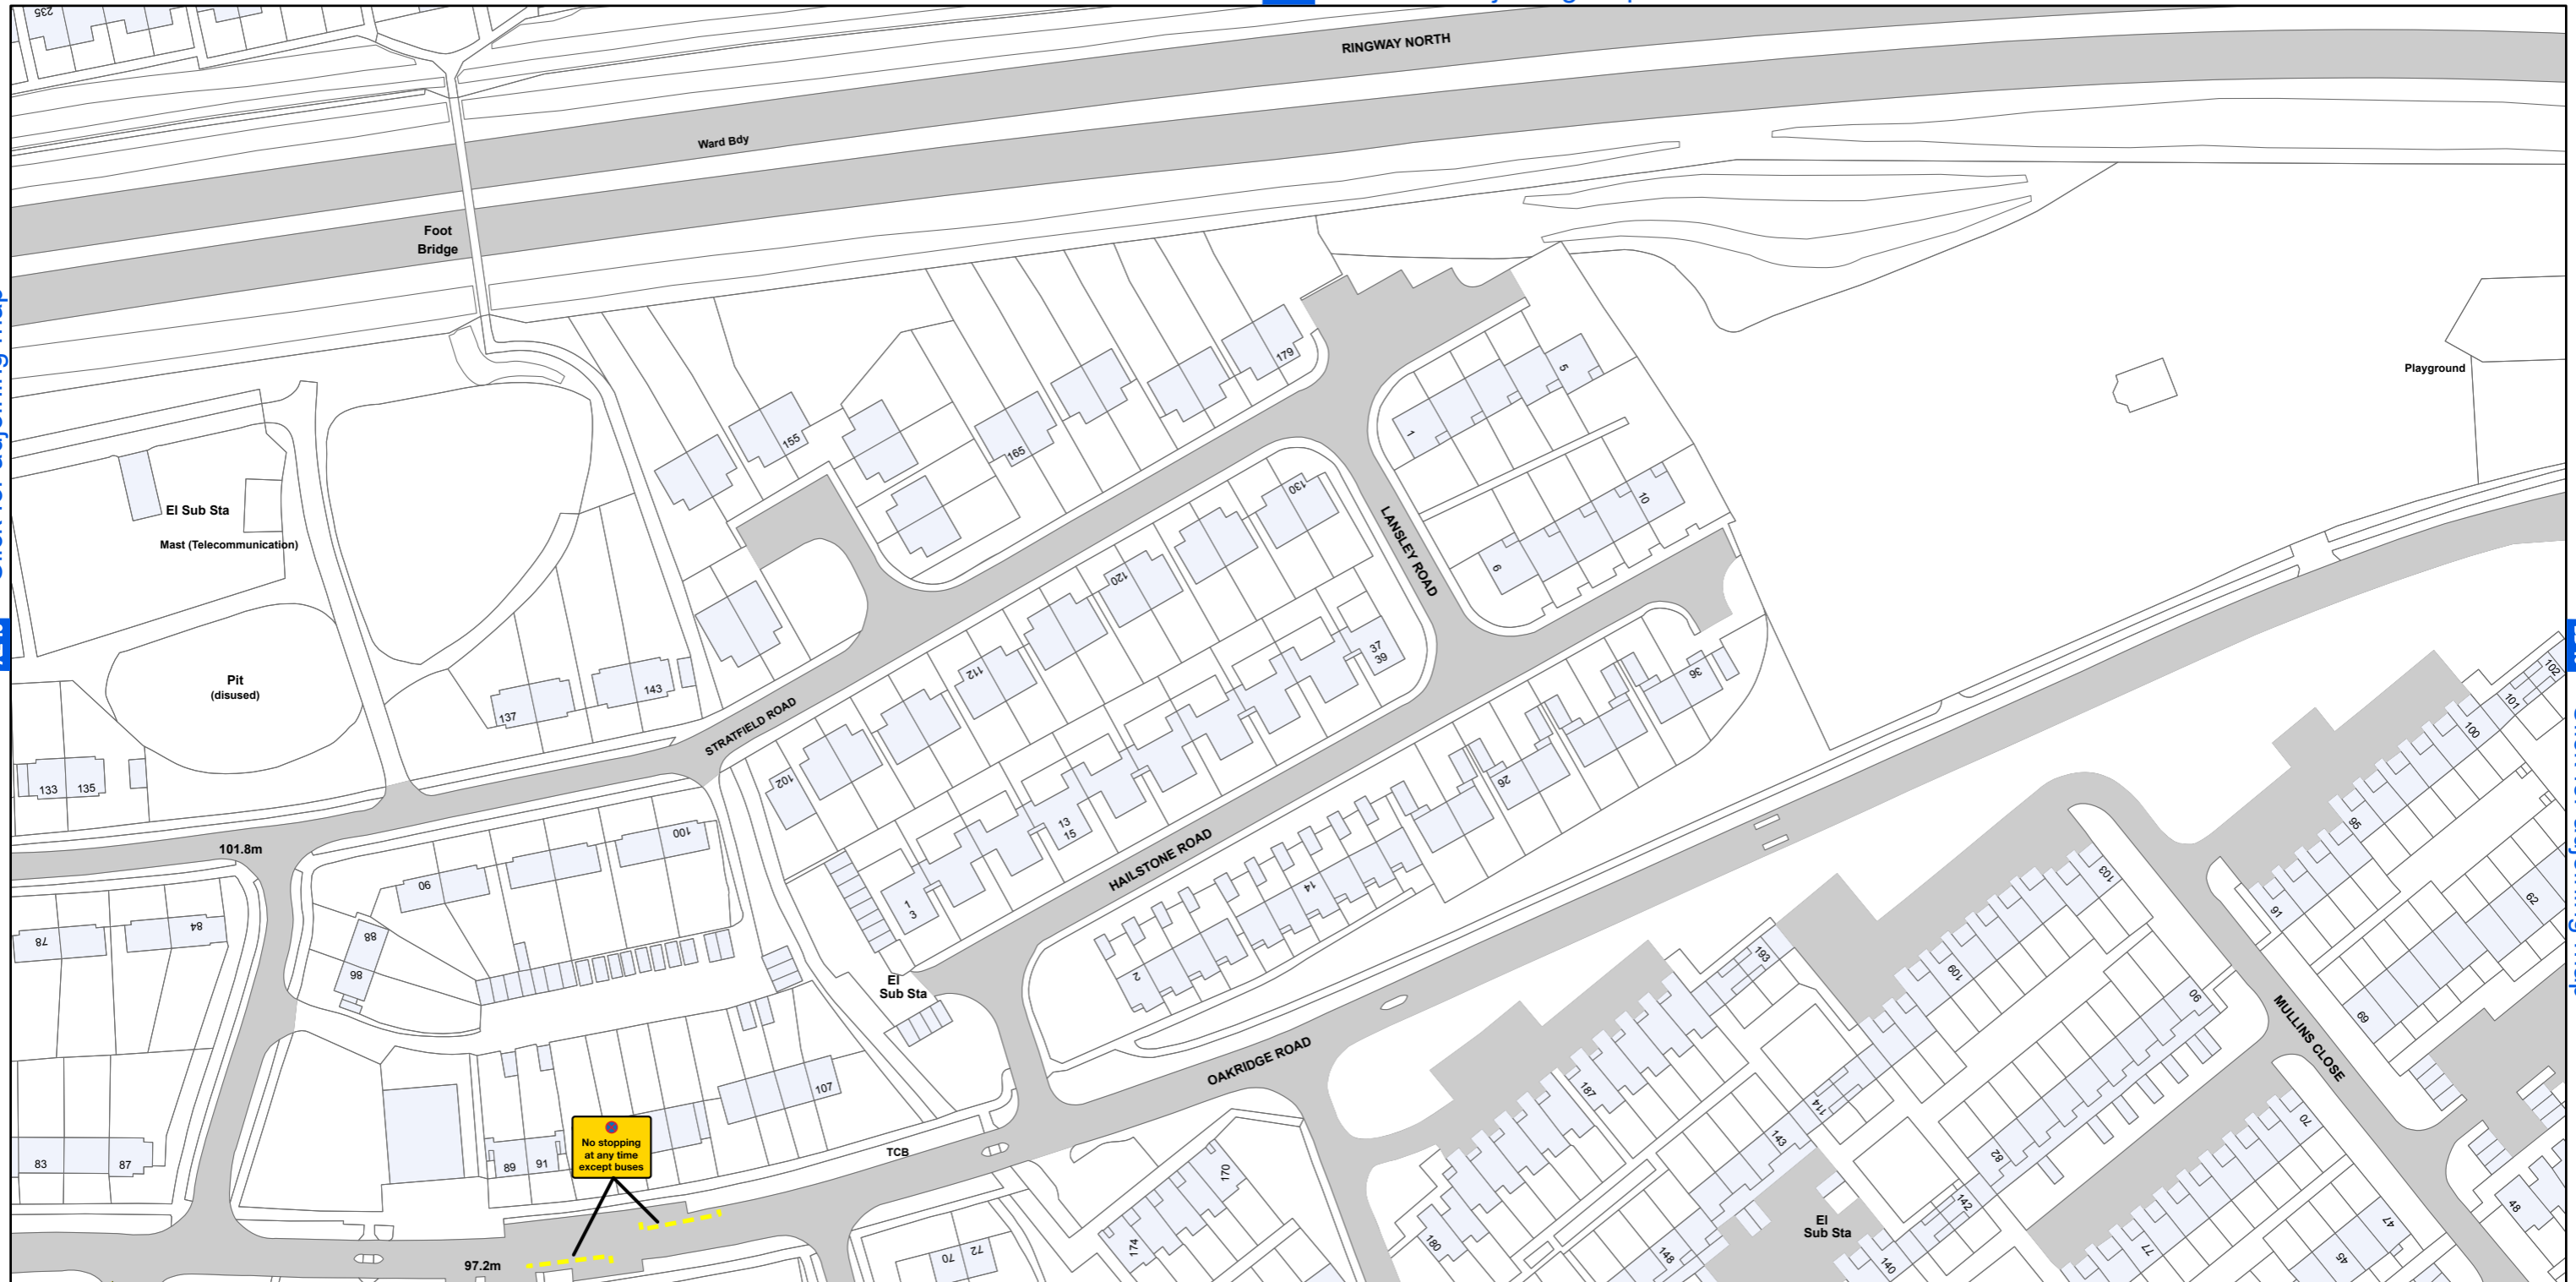

# AREA CODE: BA 48

SHEET REVISION NUMBER - 0

SHEET ACTIVE FROM - 14 April 2018

[BA 47](#) Click for adjoining map

[AZ 48](#) Click for adjoining map

[BB 48](#) Click for adjoining map

[BA 49](#) Click for adjoining map

SCALE - 1:1,250 @ A3

Basingstoke and Deane Borough Council  
(Prohibition and Restriction of Waiting and Loading  
and Parking Places) (Consolidation) Order 2018

**Basingstoke  
and Deane**

Basingstoke and Deane Borough Council  
Civic Offices  
London Road  
Basingstoke  
Hampshire  
RG21 4AH

© Crown copyright and database rights 2018 Ordnance Survey LA100019356

Produced by JL Mapping Services Ltd