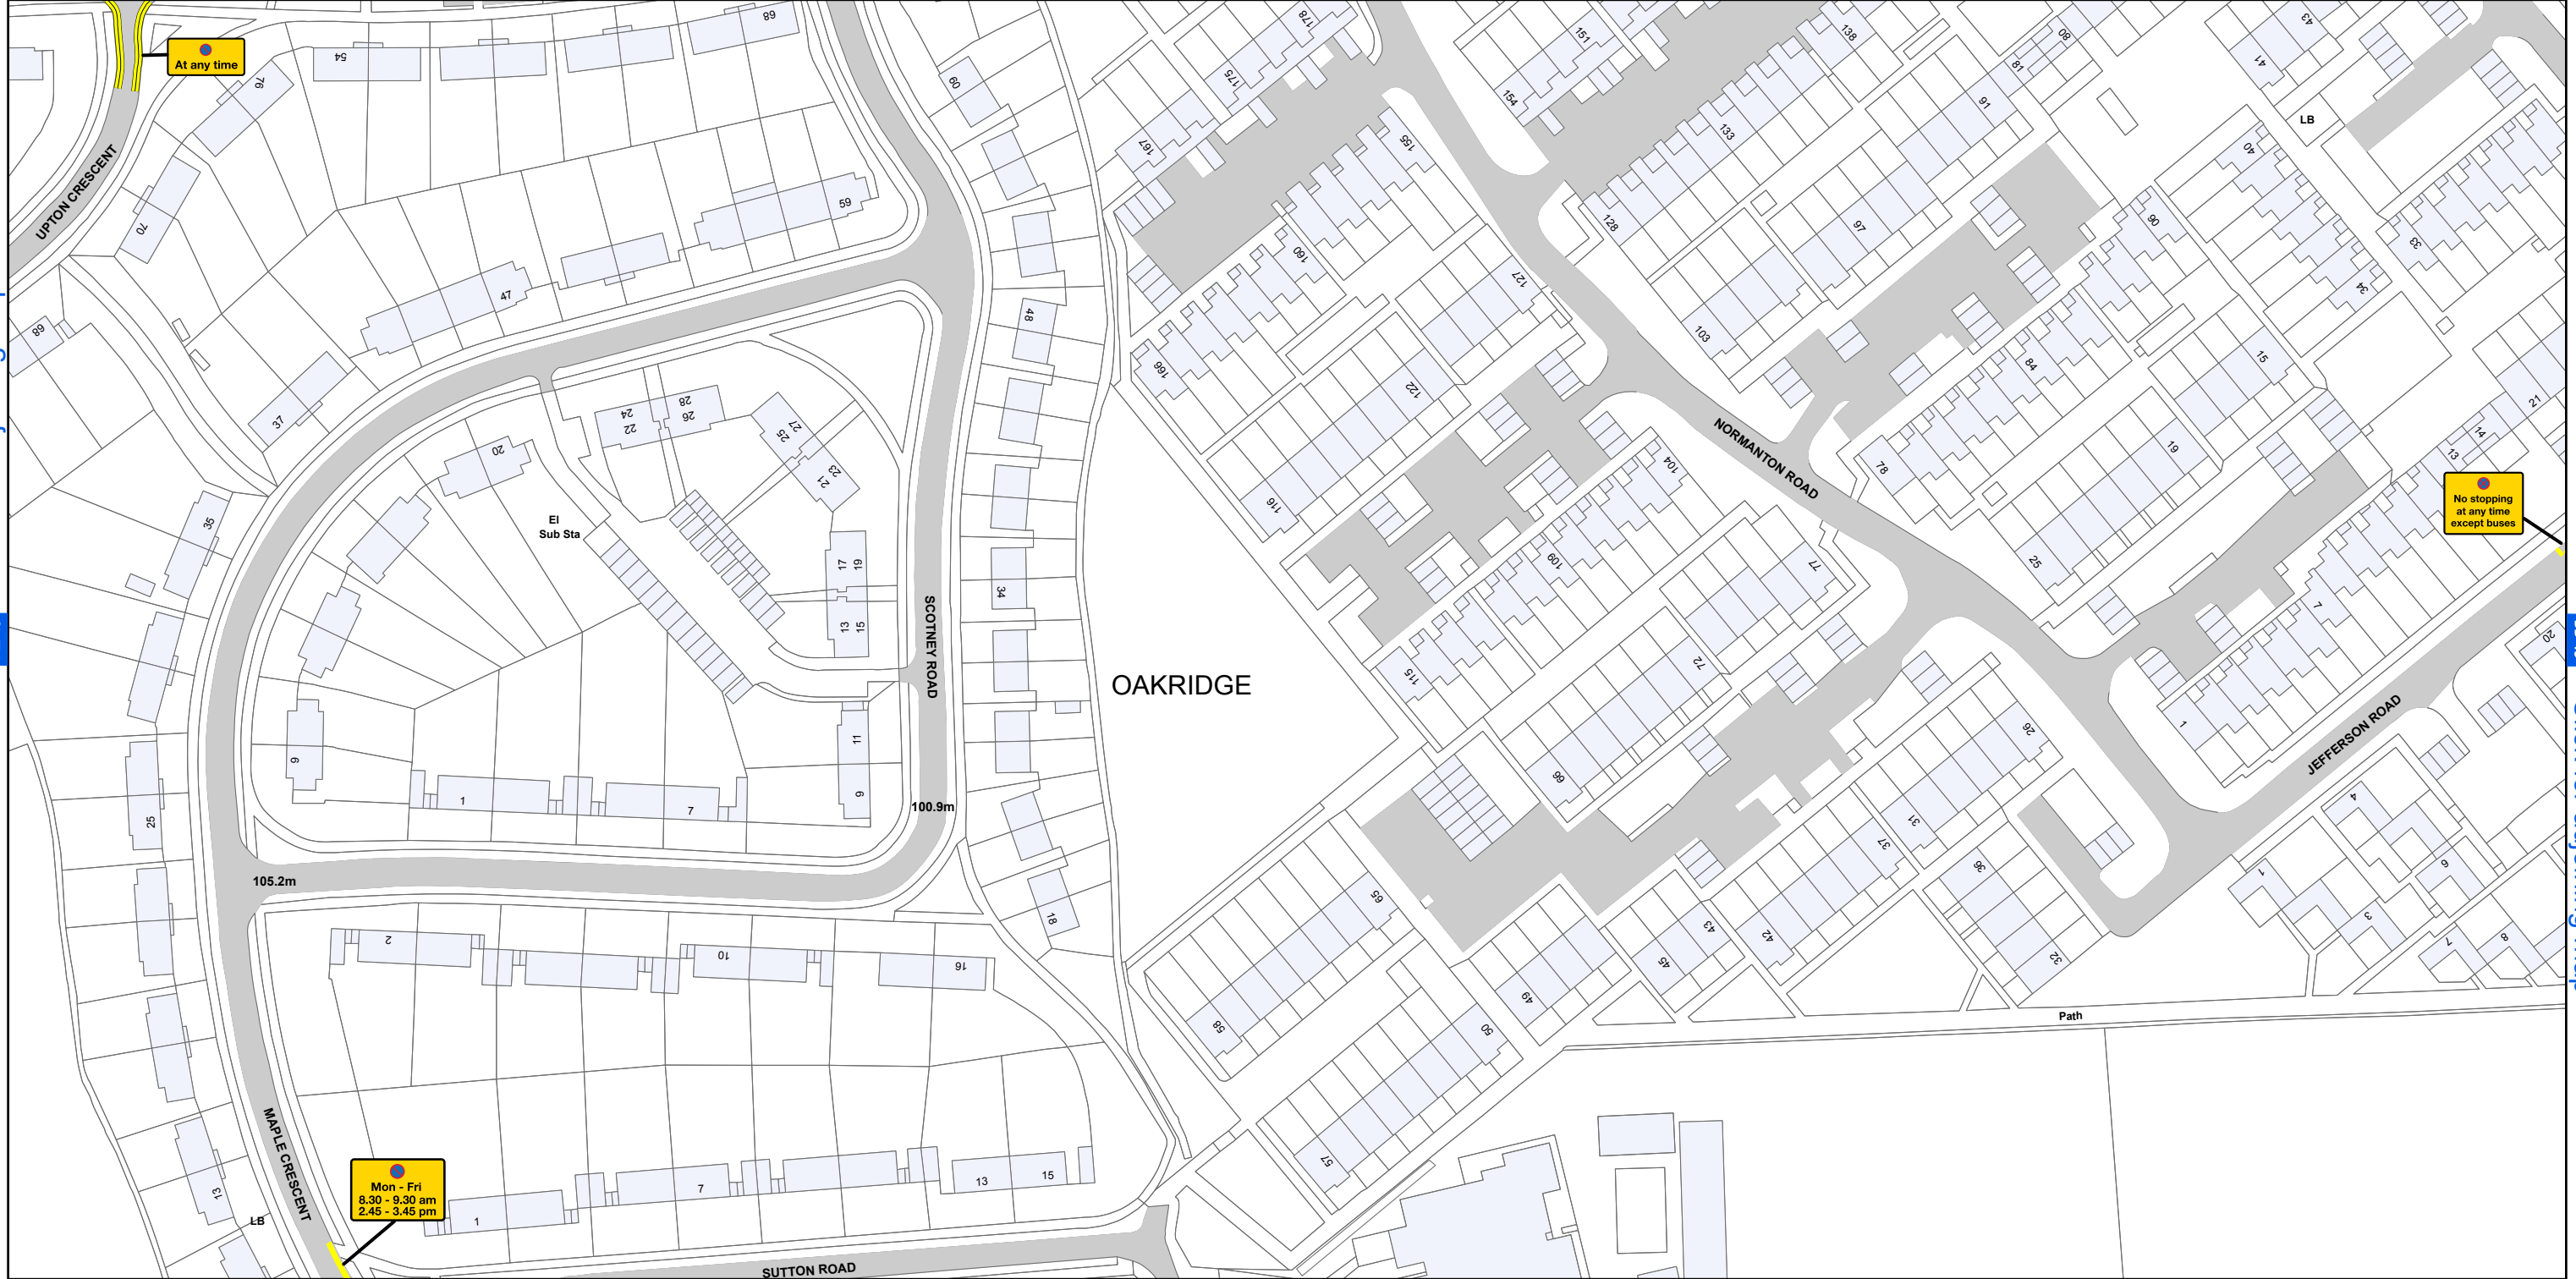

# AREA CODE: BA 49

SHEET REVISION NUMBER - 1

SHEET ACTIVE FROM - 13 October 2018

[BA 48](#) Click for adjoining map

[AZ 49](#) Click for adjoining map

[BB 49](#) Click for adjoining map

[BA 50](#) Click for adjoining map

SCALE - 1:1,250 @ A3

Basingstoke and Deane Borough Council  
(Prohibition and Restriction of Waiting and Loading  
and Parking Places) (Consolidation) Order 2018

**Basingstoke  
and Deane**

Basingstoke and Deane Borough Council  
Civic Offices  
London Road  
Basingstoke  
Hampshire  
RG21 4AH

© Crown copyright and database rights 2018 Ordnance Survey LA100019356

Produced by JL Mapping Services Ltd