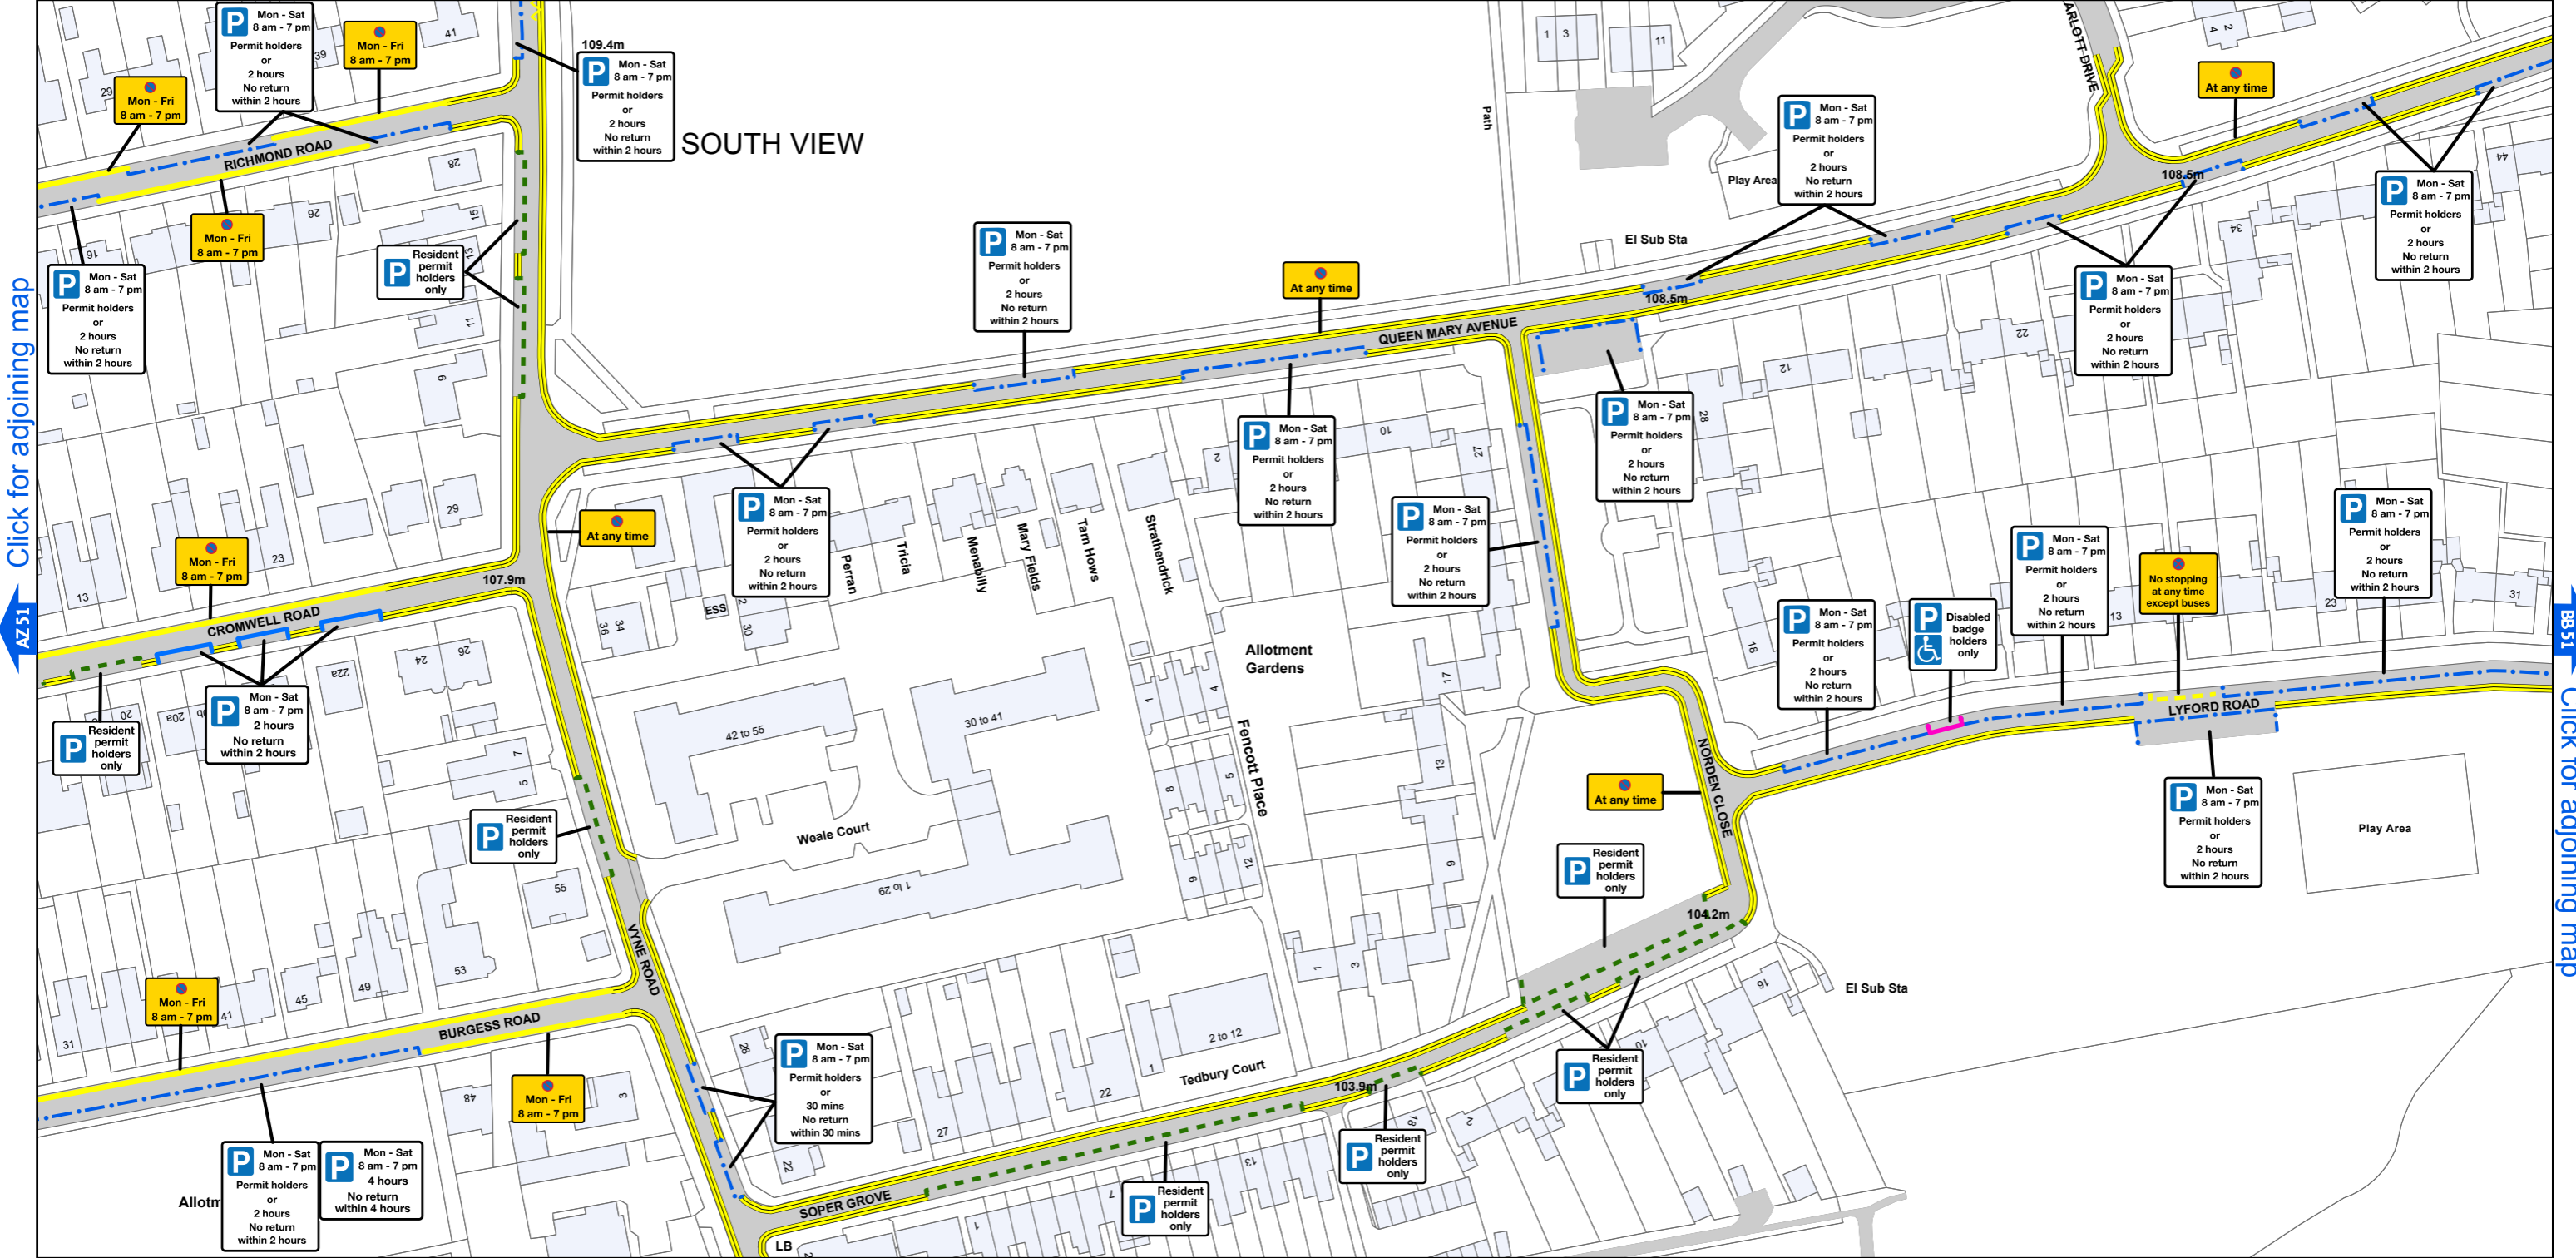

AREA CODE: BA 51

SHEET REVISION NUMBER - 0

SHEET ACTIVE FROM - 14 April 2018

[BA 50](#) Click for adjoining map

Click for adjoining map

Click for adjoining map

[BA 52](#) Click for adjoining map

SCALE - 1:1,250 @ A3

Basingstoke and Deane Borough Council
 (Prohibition and Restriction of Waiting and Loading
 and Parking Places) (Consolidation) Order 2018

**Basingstoke
and Deane**

Basingstoke and Deane Borough Council
 Civic Offices
 London Road
 Basingstoke
 Hampshire
 RG21 4AH

© Crown copyright and database rights 2018 Ordnance Survey LA100019356

Produced by JL Mapping Services Ltd