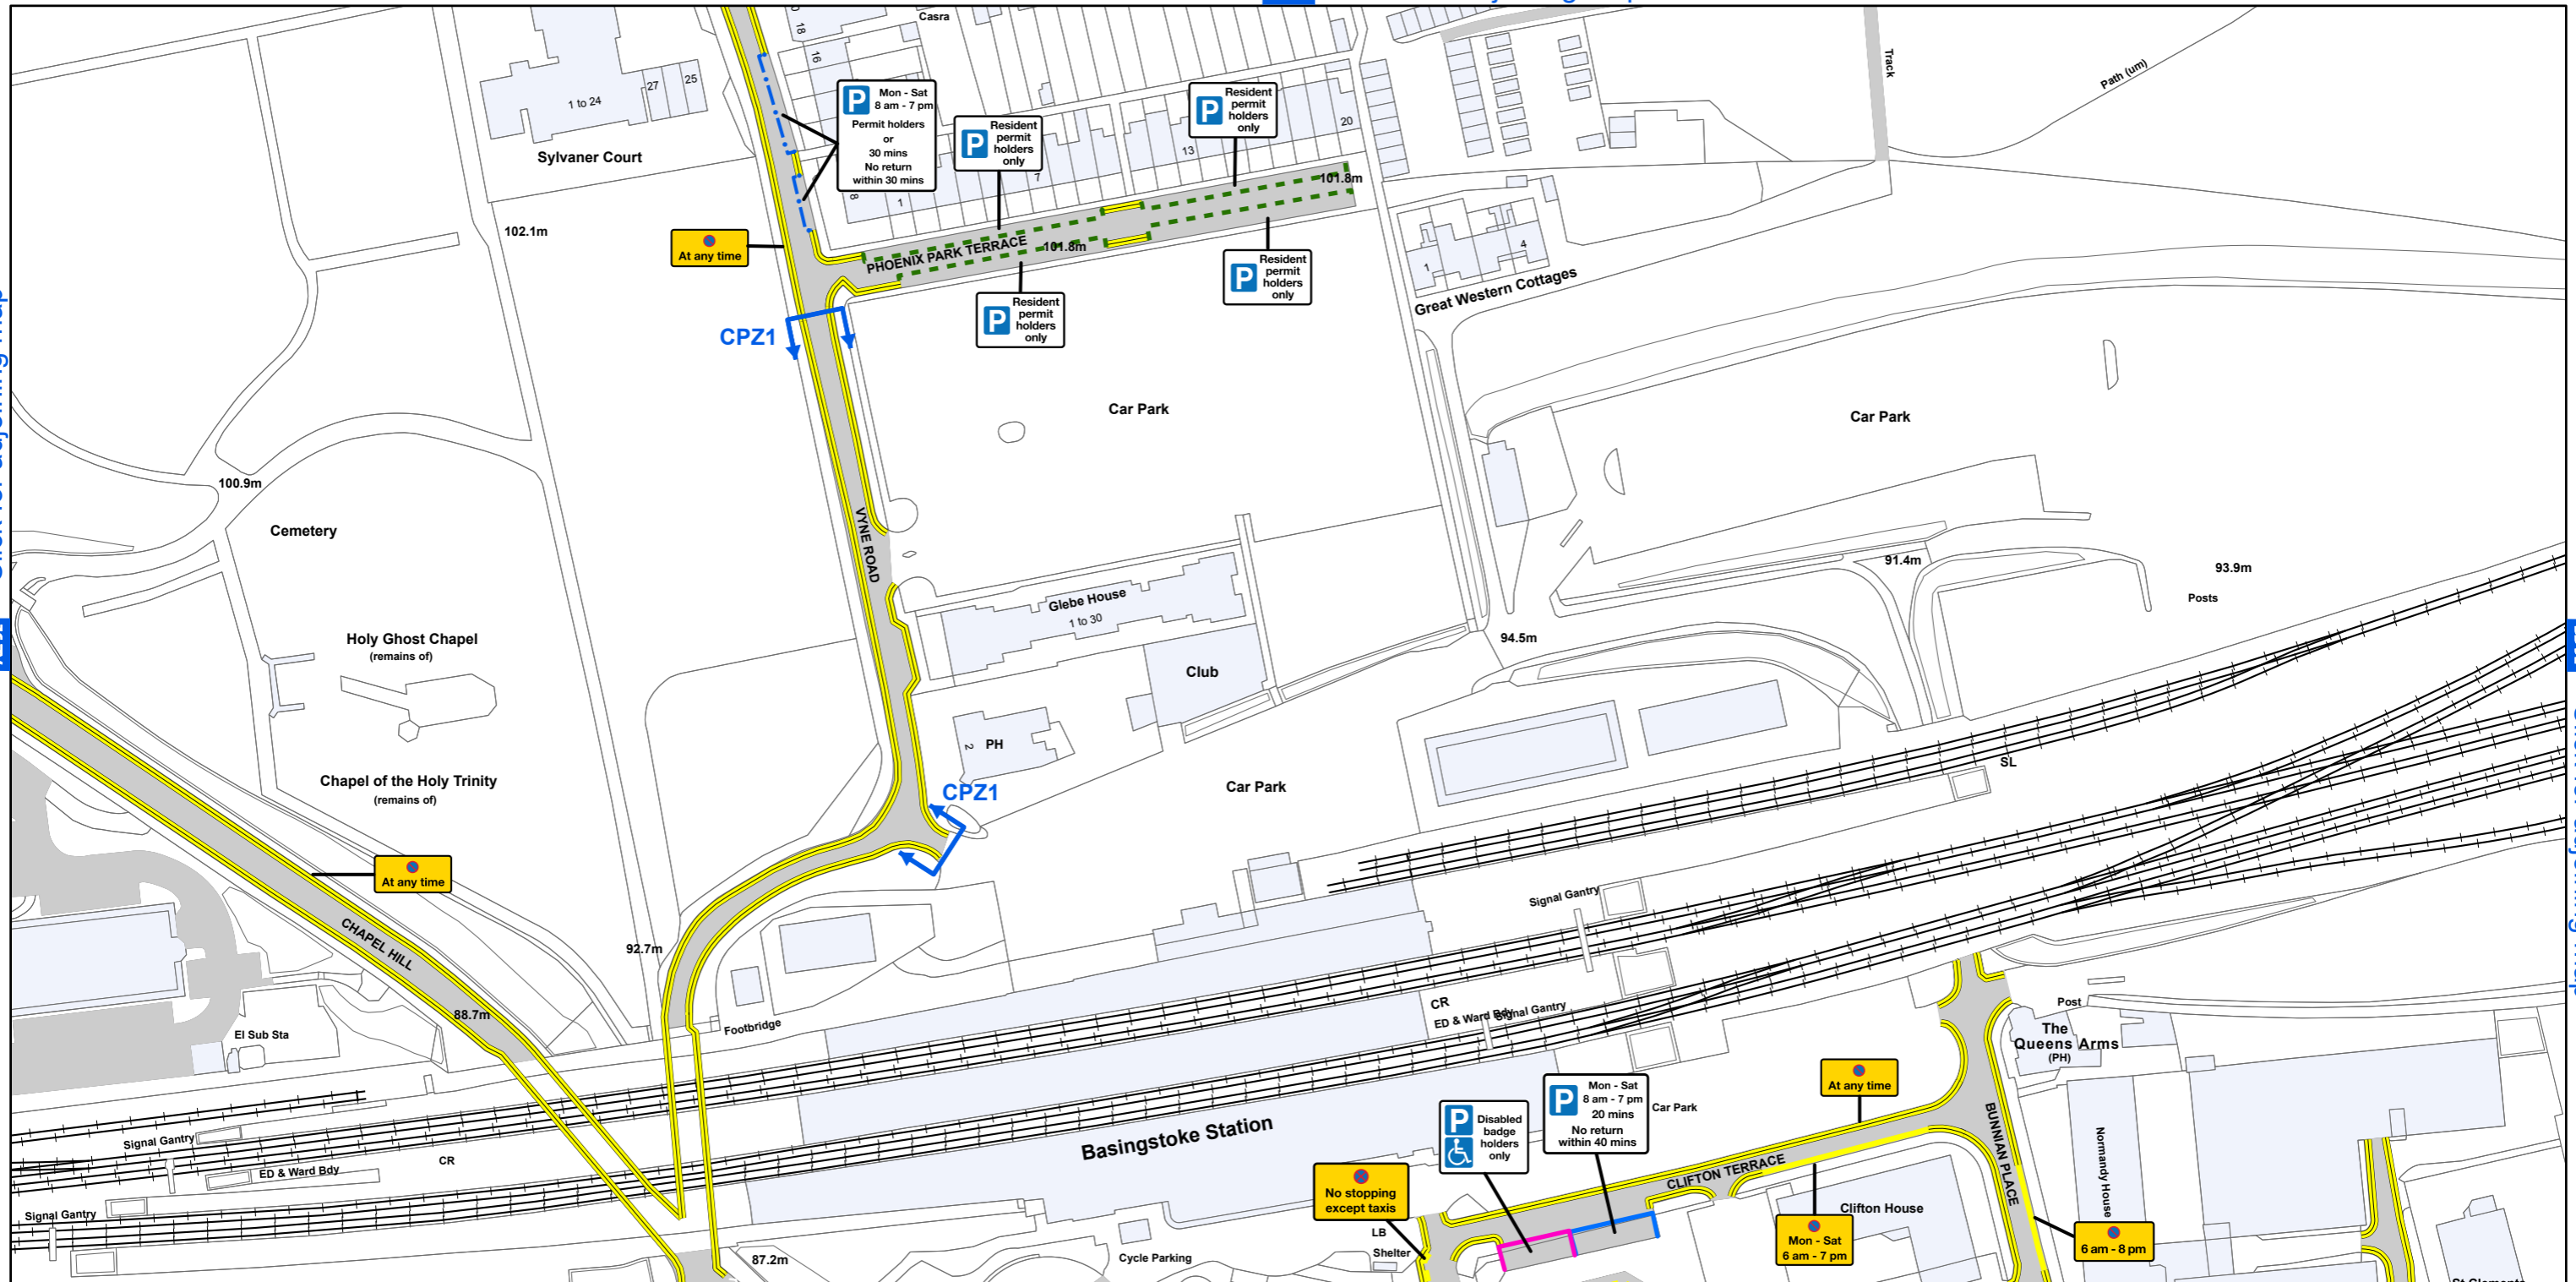

# AREA CODE: BA 52

SHEET REVISION NUMBER - 0

SHEET ACTIVE FROM - 14 April 2018

[BA 51](#) Click for adjoining map

[AZ 52](#) Click for adjoining map

[BB 52](#) Click for adjoining map

[BA 53](#) Click for adjoining map

SCALE - 1:1,250 @ A3

Basingstoke and Deane Borough Council  
 (Prohibition and Restriction of Waiting and Loading  
 and Parking Places) (Consolidation) Order 2018

**Basingstoke  
and Deane**

Basingstoke and Deane Borough Council  
 Civic Offices  
 London Road  
 Basingstoke  
 Hampshire  
 RG21 4AH

© Crown copyright and database rights 2018 Ordnance Survey LA100019356

Produced by JL Mapping Services Ltd