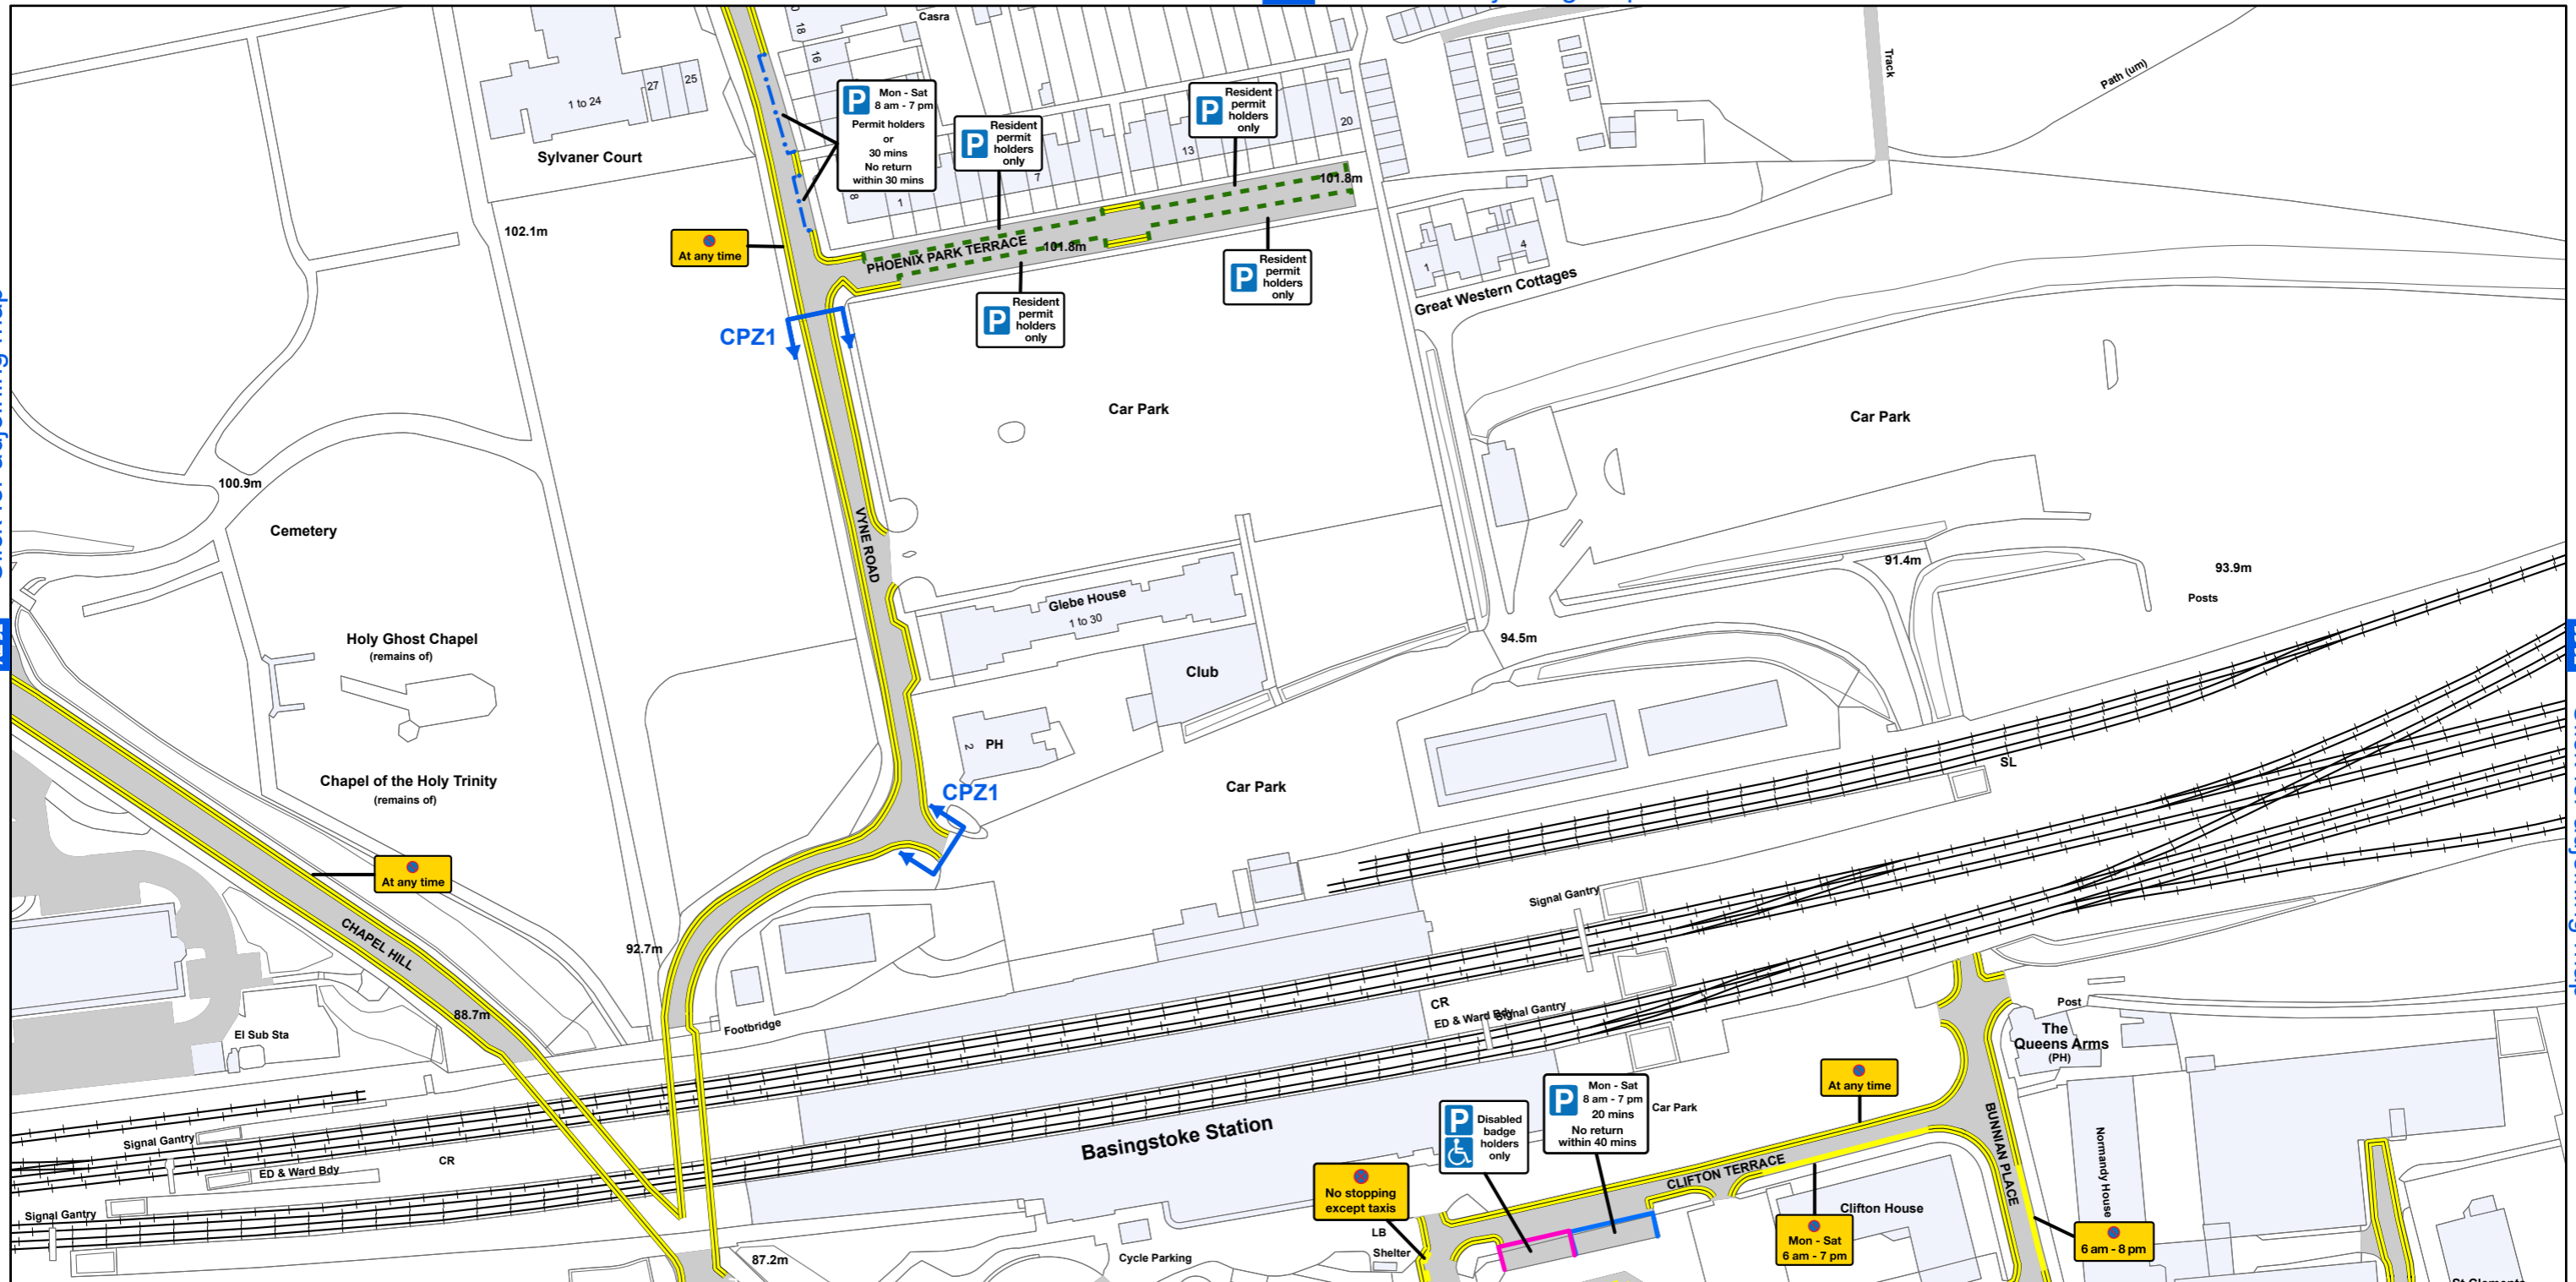

AREA CODE: BA 52

SHEET REVISION NUMBER - 0

SHEET ACTIVE FROM - 14 April 2018

[BA 51](#) Click for adjoining map

[AZ 52](#) Click for adjoining map

[BB 52](#) Click for adjoining map

[BA 53](#) Click for adjoining map

SCALE - 1:1,250 @ A3

Basingstoke and Deane Borough Council
(Prohibition and Restriction of Waiting and Loading
and Parking Places) (Consolidation) Order 2018

Basingstoke and Deane

Basingstoke and Deane Borough Council
Civic Offices
London Road
Basingstoke
Hampshire
RG21 4AH

© Crown copyright and database rights 2018 Ordnance Survey LA100019356

Produced by JL Mapping Services Ltd