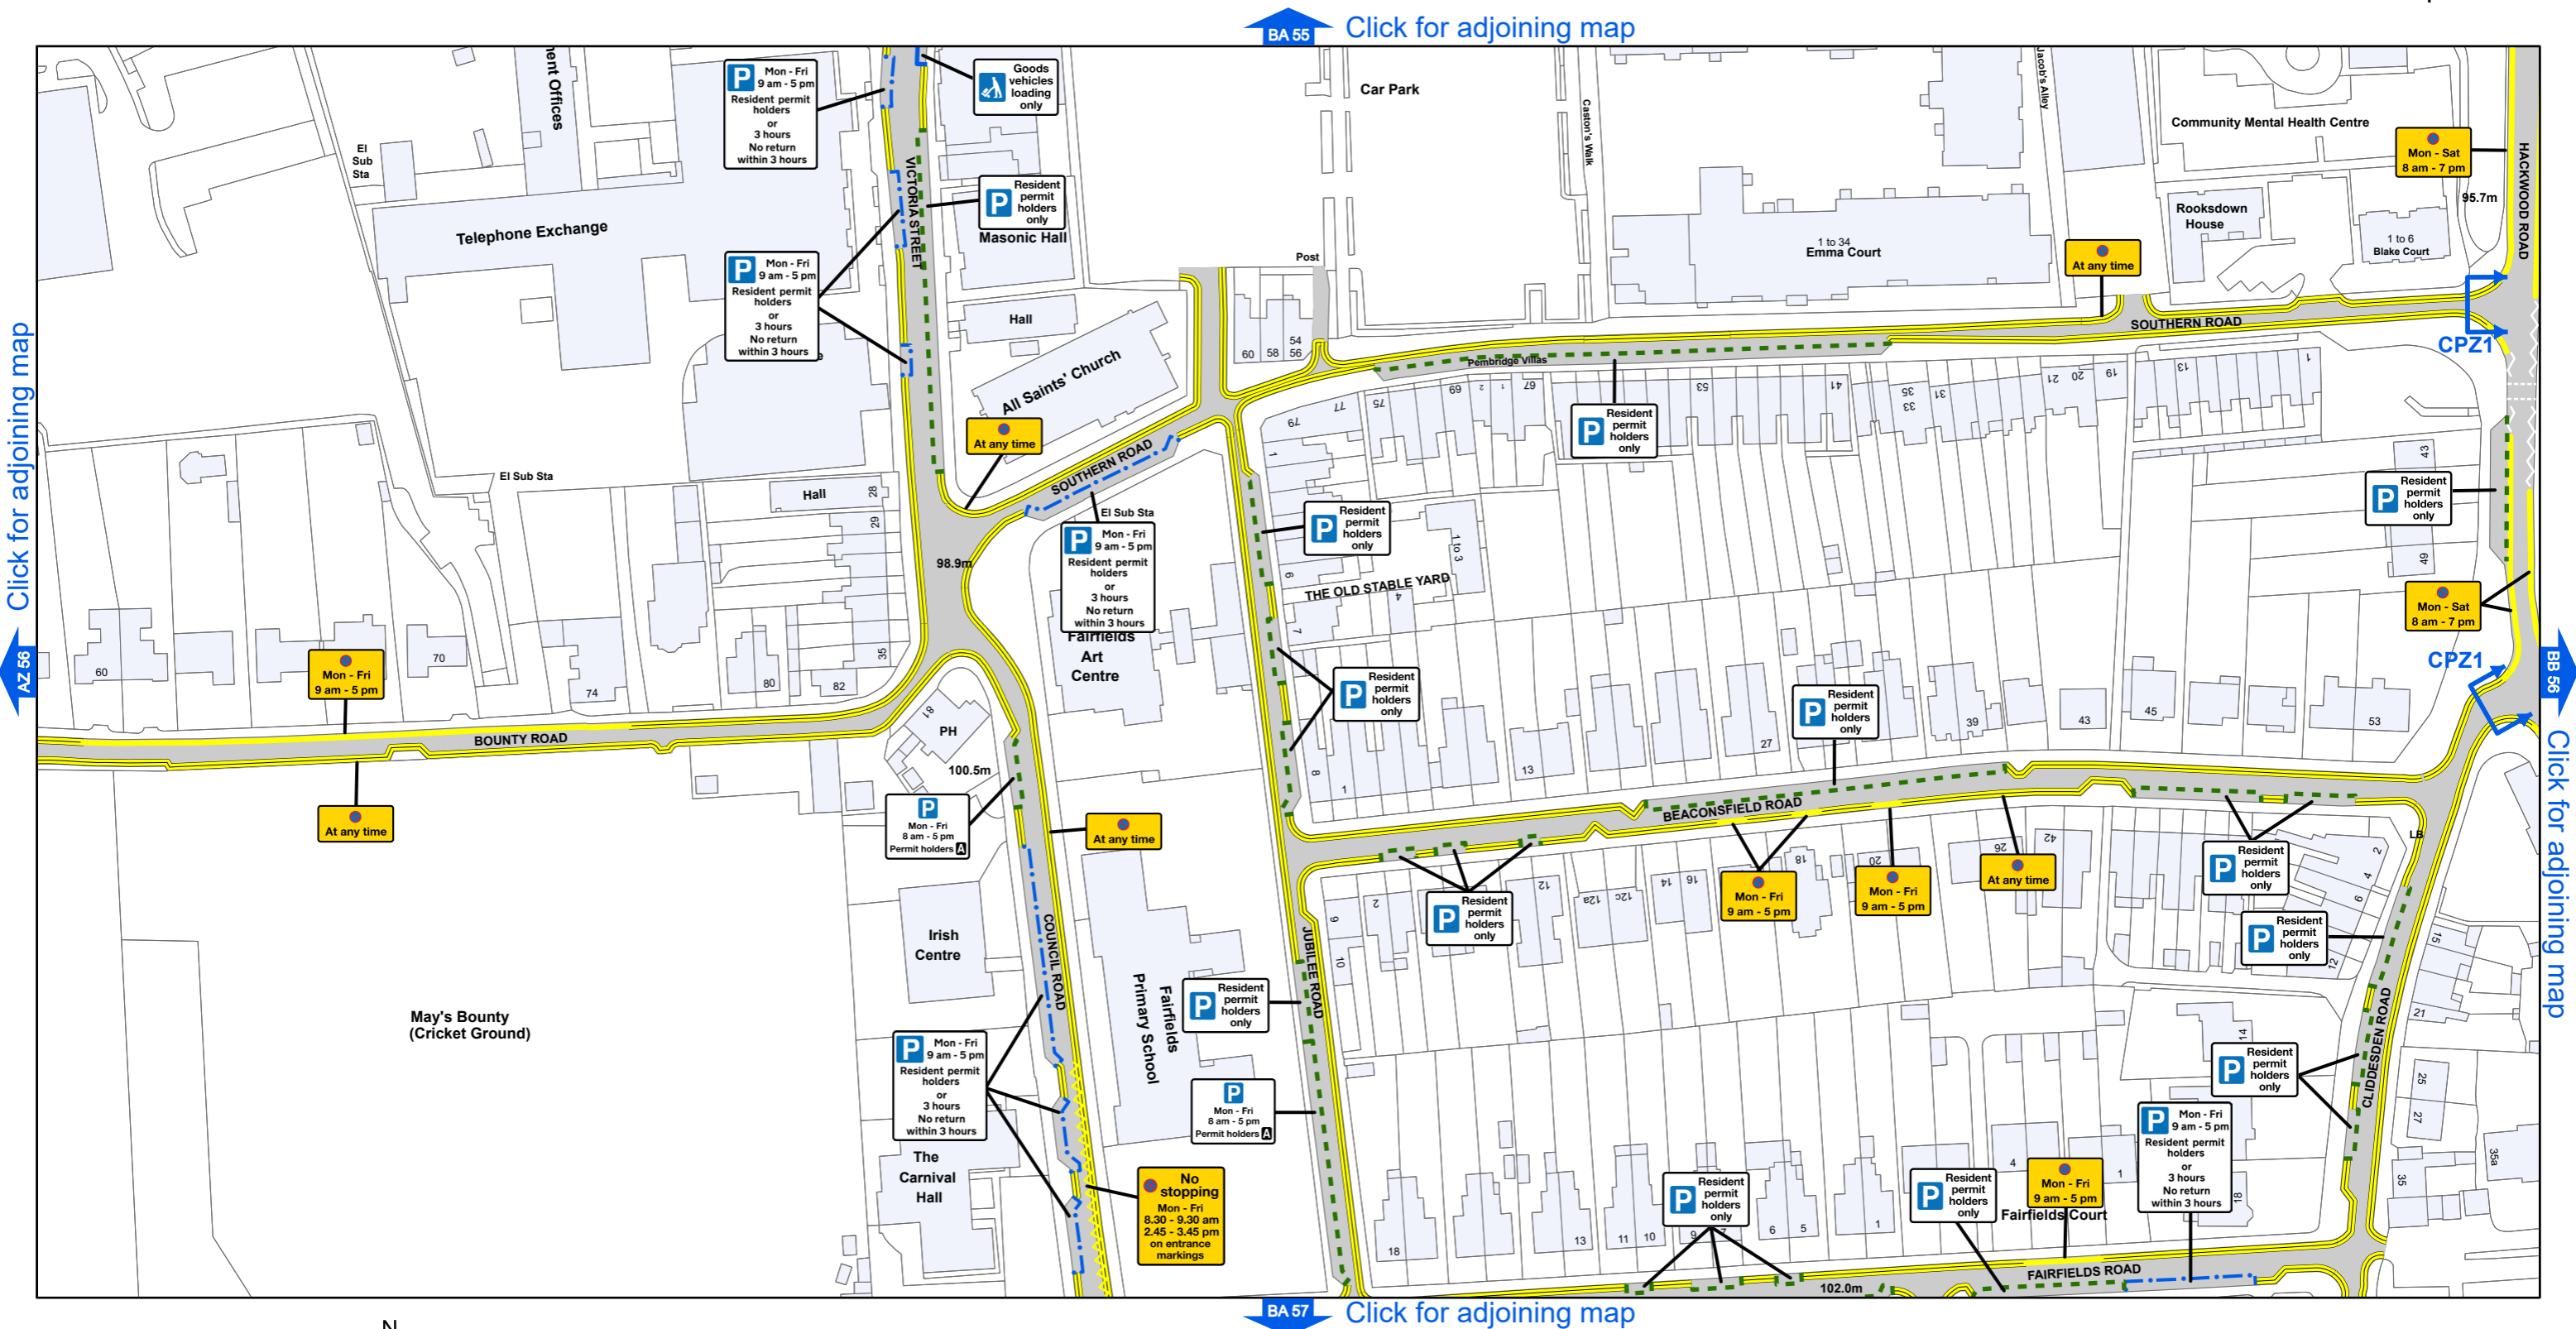

AREA CODE: BA 56

SHEET REVISION NUMBER - 0

SHEET ACTIVE FROM - 14 April 2018

SCALE - 1:1,250 @ A3

Basingstoke and Deane Borough Council
(Prohibition and Restriction of Waiting and Loading
and Parking Places) (Consolidation) Order 2018

Basingstoke and Deane

Basingstoke and Deane Borough Council
Civic Offices
London Road
Basingstoke
Hampshire
RG21 4AH

© Crown copyright and database rights 2018 Ordnance Survey LA100019356

Produced by JL Mapping Services Ltd