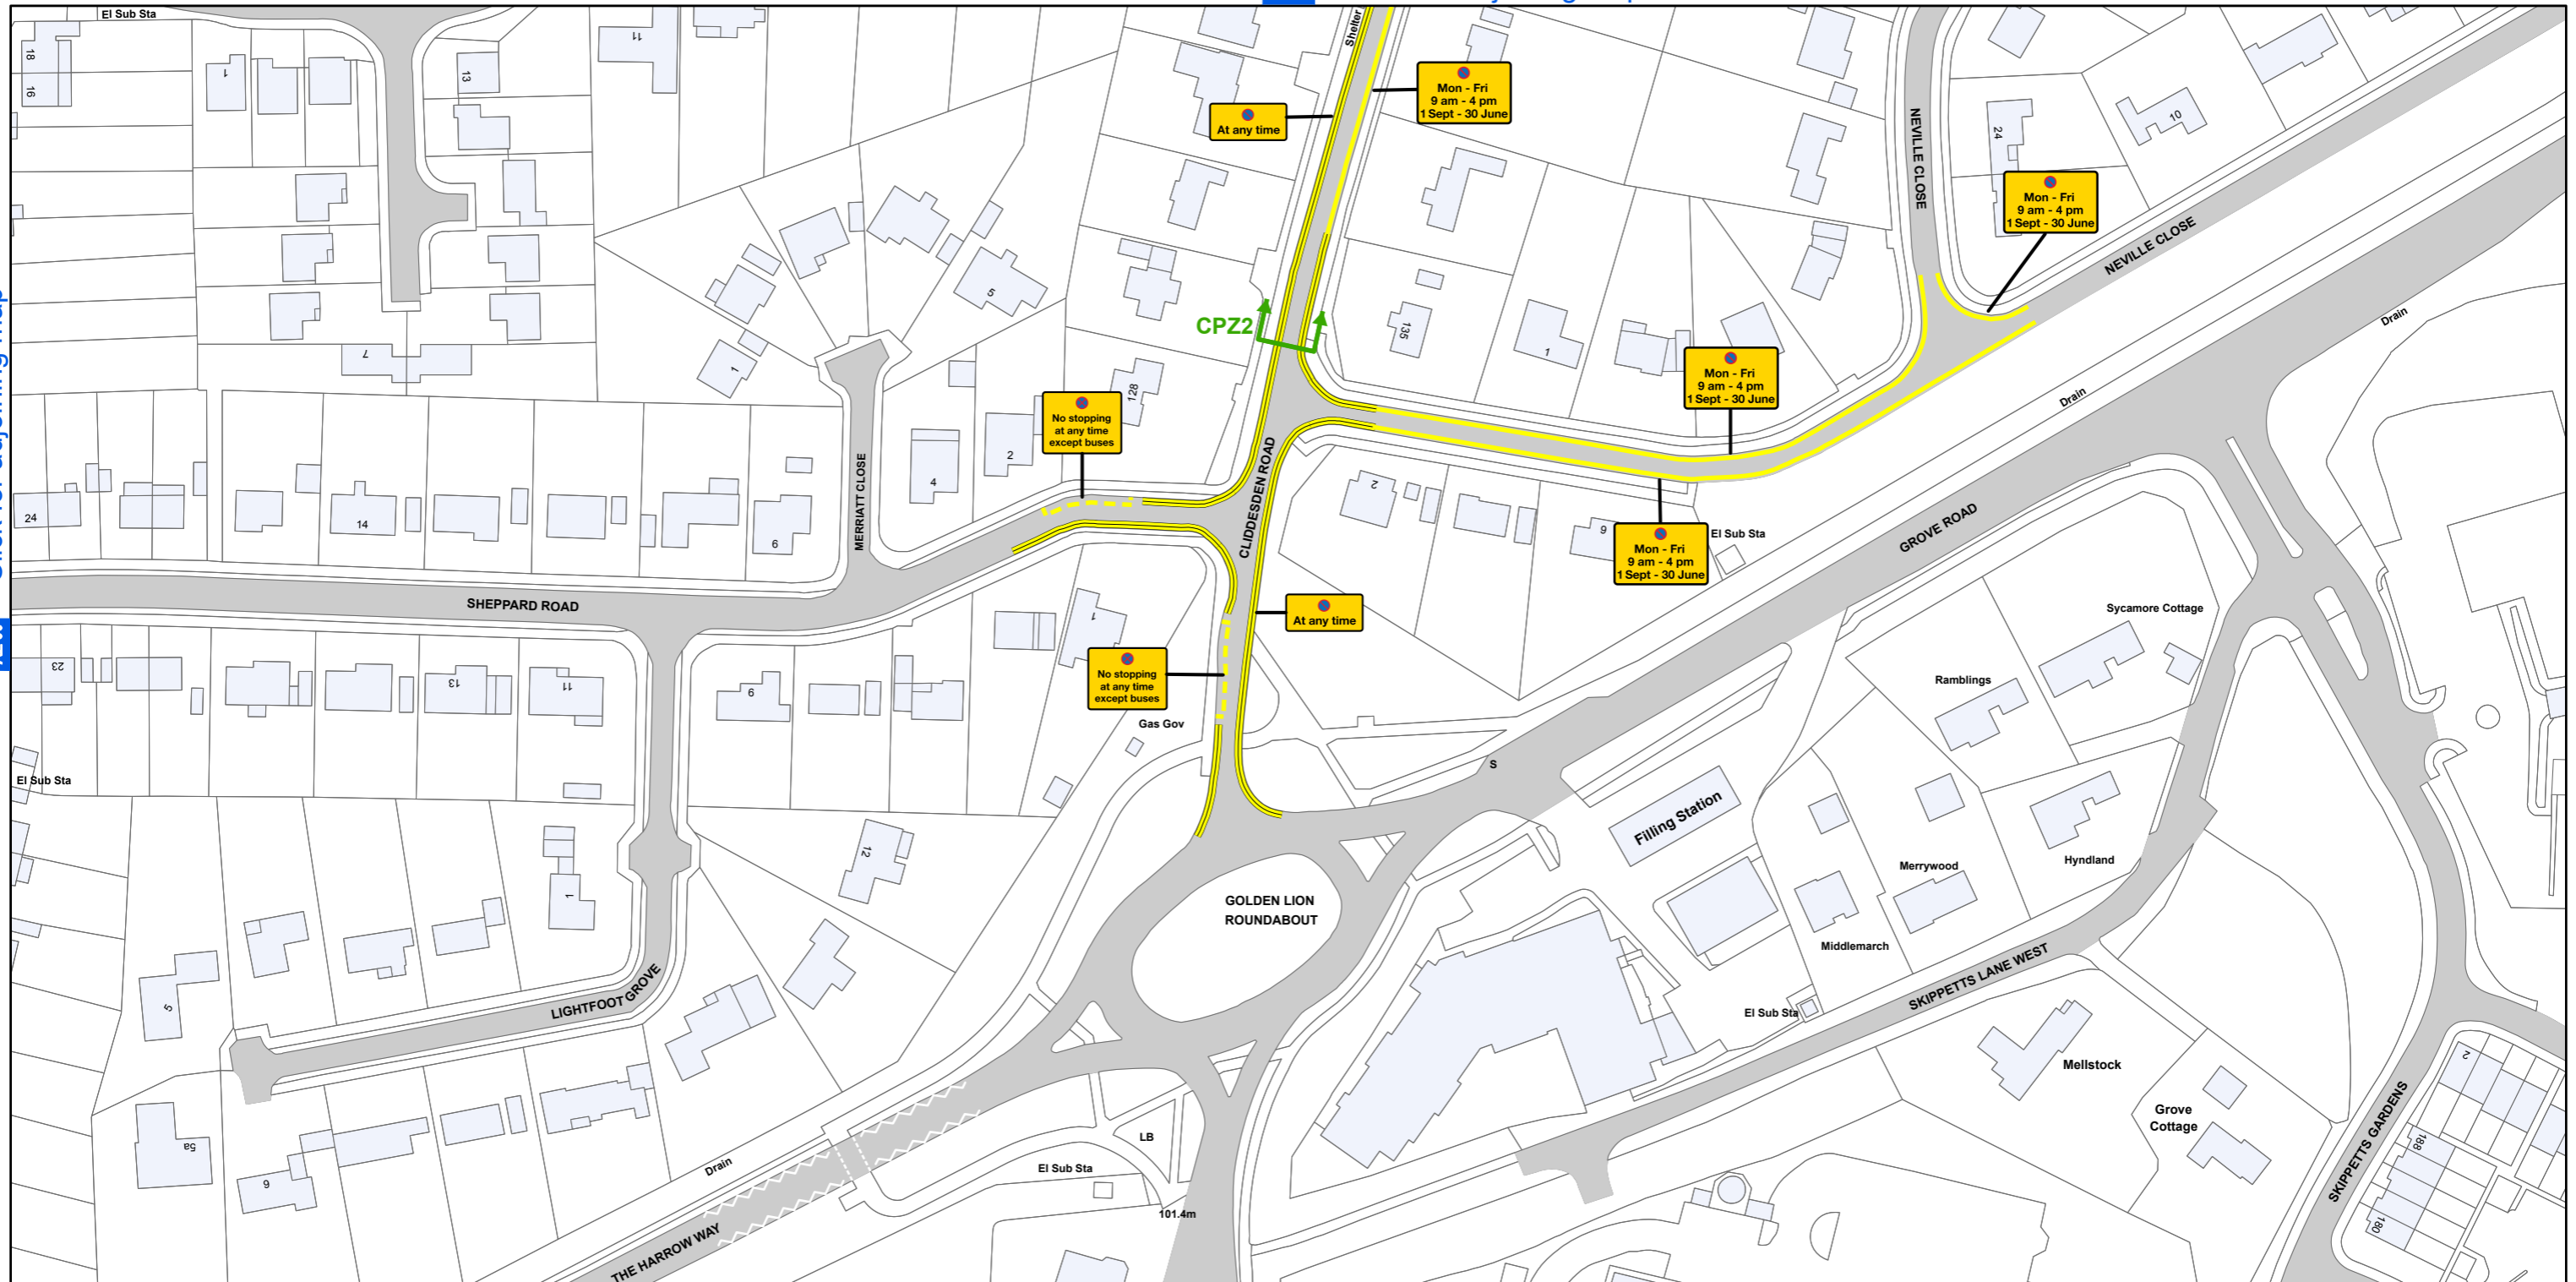

AREA CODE: BA 60

SHEET REVISION NUMBER - 0

SHEET ACTIVE FROM - 14 April 2018

[BA 59](#) Click for adjoining map

[AZ 60](#) Click for adjoining map

[BA 61](#) Click for adjoining map

SCALE - 1:1,250 @ A3

Basingstoke and Deane Borough Council
(Prohibition and Restriction of Waiting and Loading
and Parking Places) (Consolidation) Order 2018

Basingstoke
and Deane

Basingstoke and Deane Borough Council
Civic Offices
London Road
Basingstoke
Hampshire
RG21 4AH

© Crown copyright and database rights 2018 Ordnance Survey LA100019356

Produced by JL Mapping Services Ltd