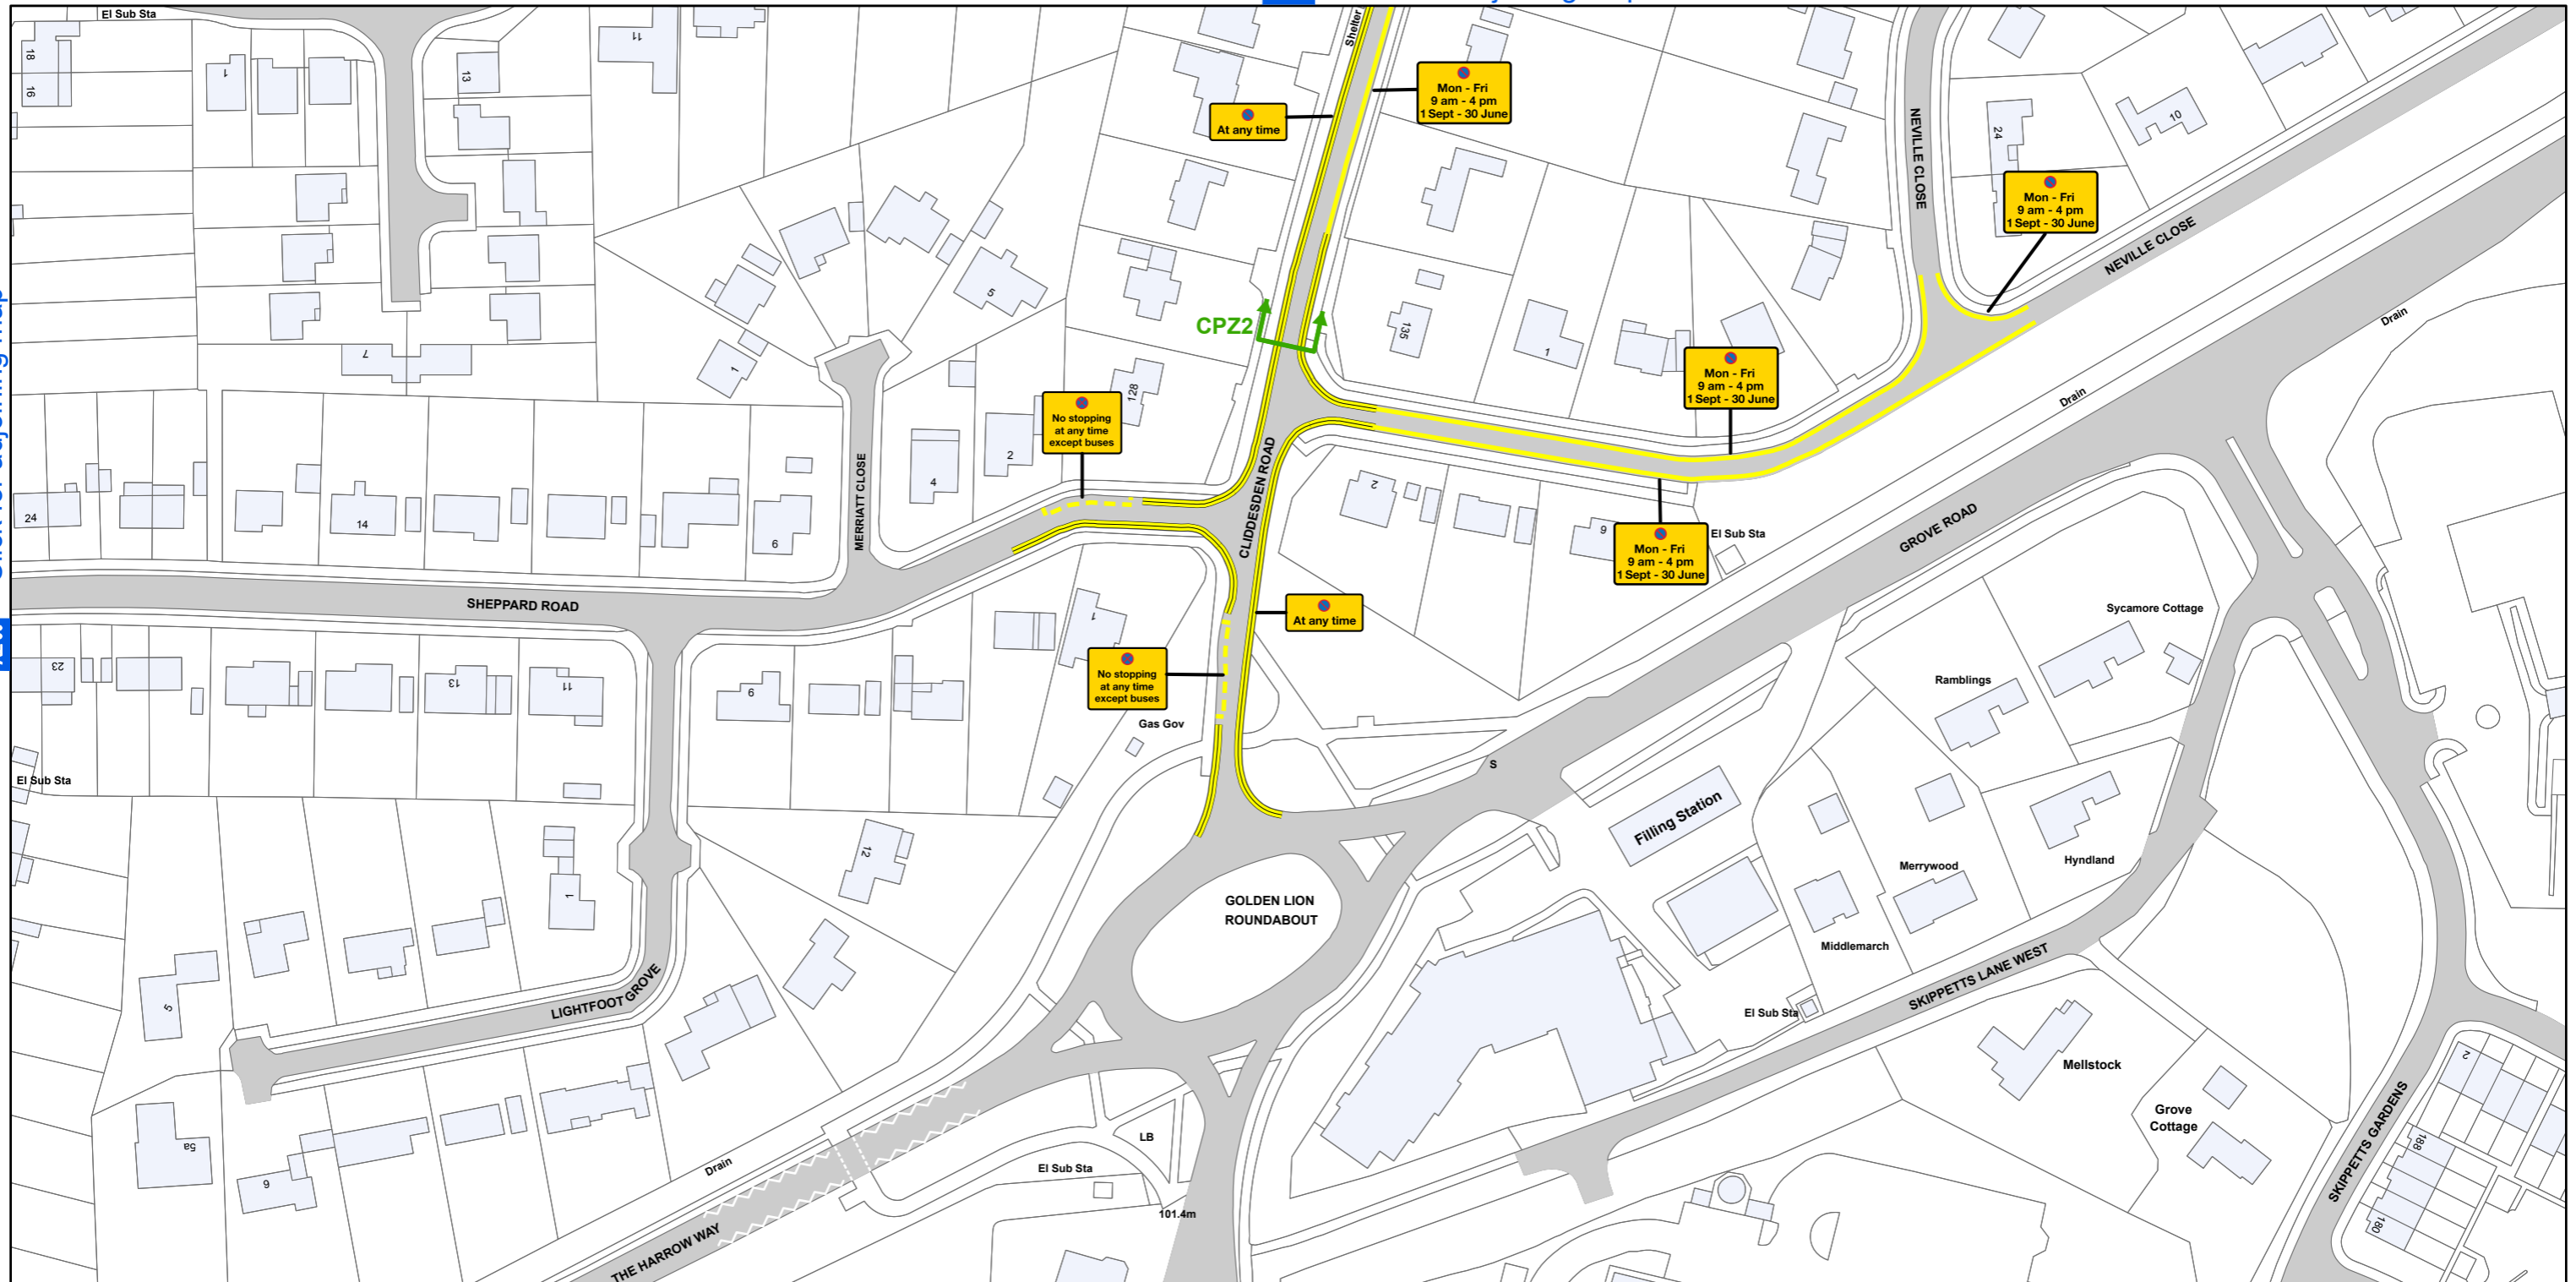

AREA CODE: BA 60

SHEET REVISION NUMBER - 0

SHEET ACTIVE FROM - 14 April 2018

[BA 59](#) Click for adjoining map

[AZ 60](#) Click for adjoining map

SCALE - 1:1,250 @ A3

Basingstoke and Deane Borough Council
(Prohibition and Restriction of Waiting and Loading
and Parking Places) (Consolidation) Order 2018

**Basingstoke
and Deane**

Basingstoke and Deane Borough Council
Civic Offices
London Road
Basingstoke
Hampshire
RG21 4AH

© Crown copyright and database rights 2018 Ordnance Survey LA100019356

Produced by JL Mapping Services Ltd