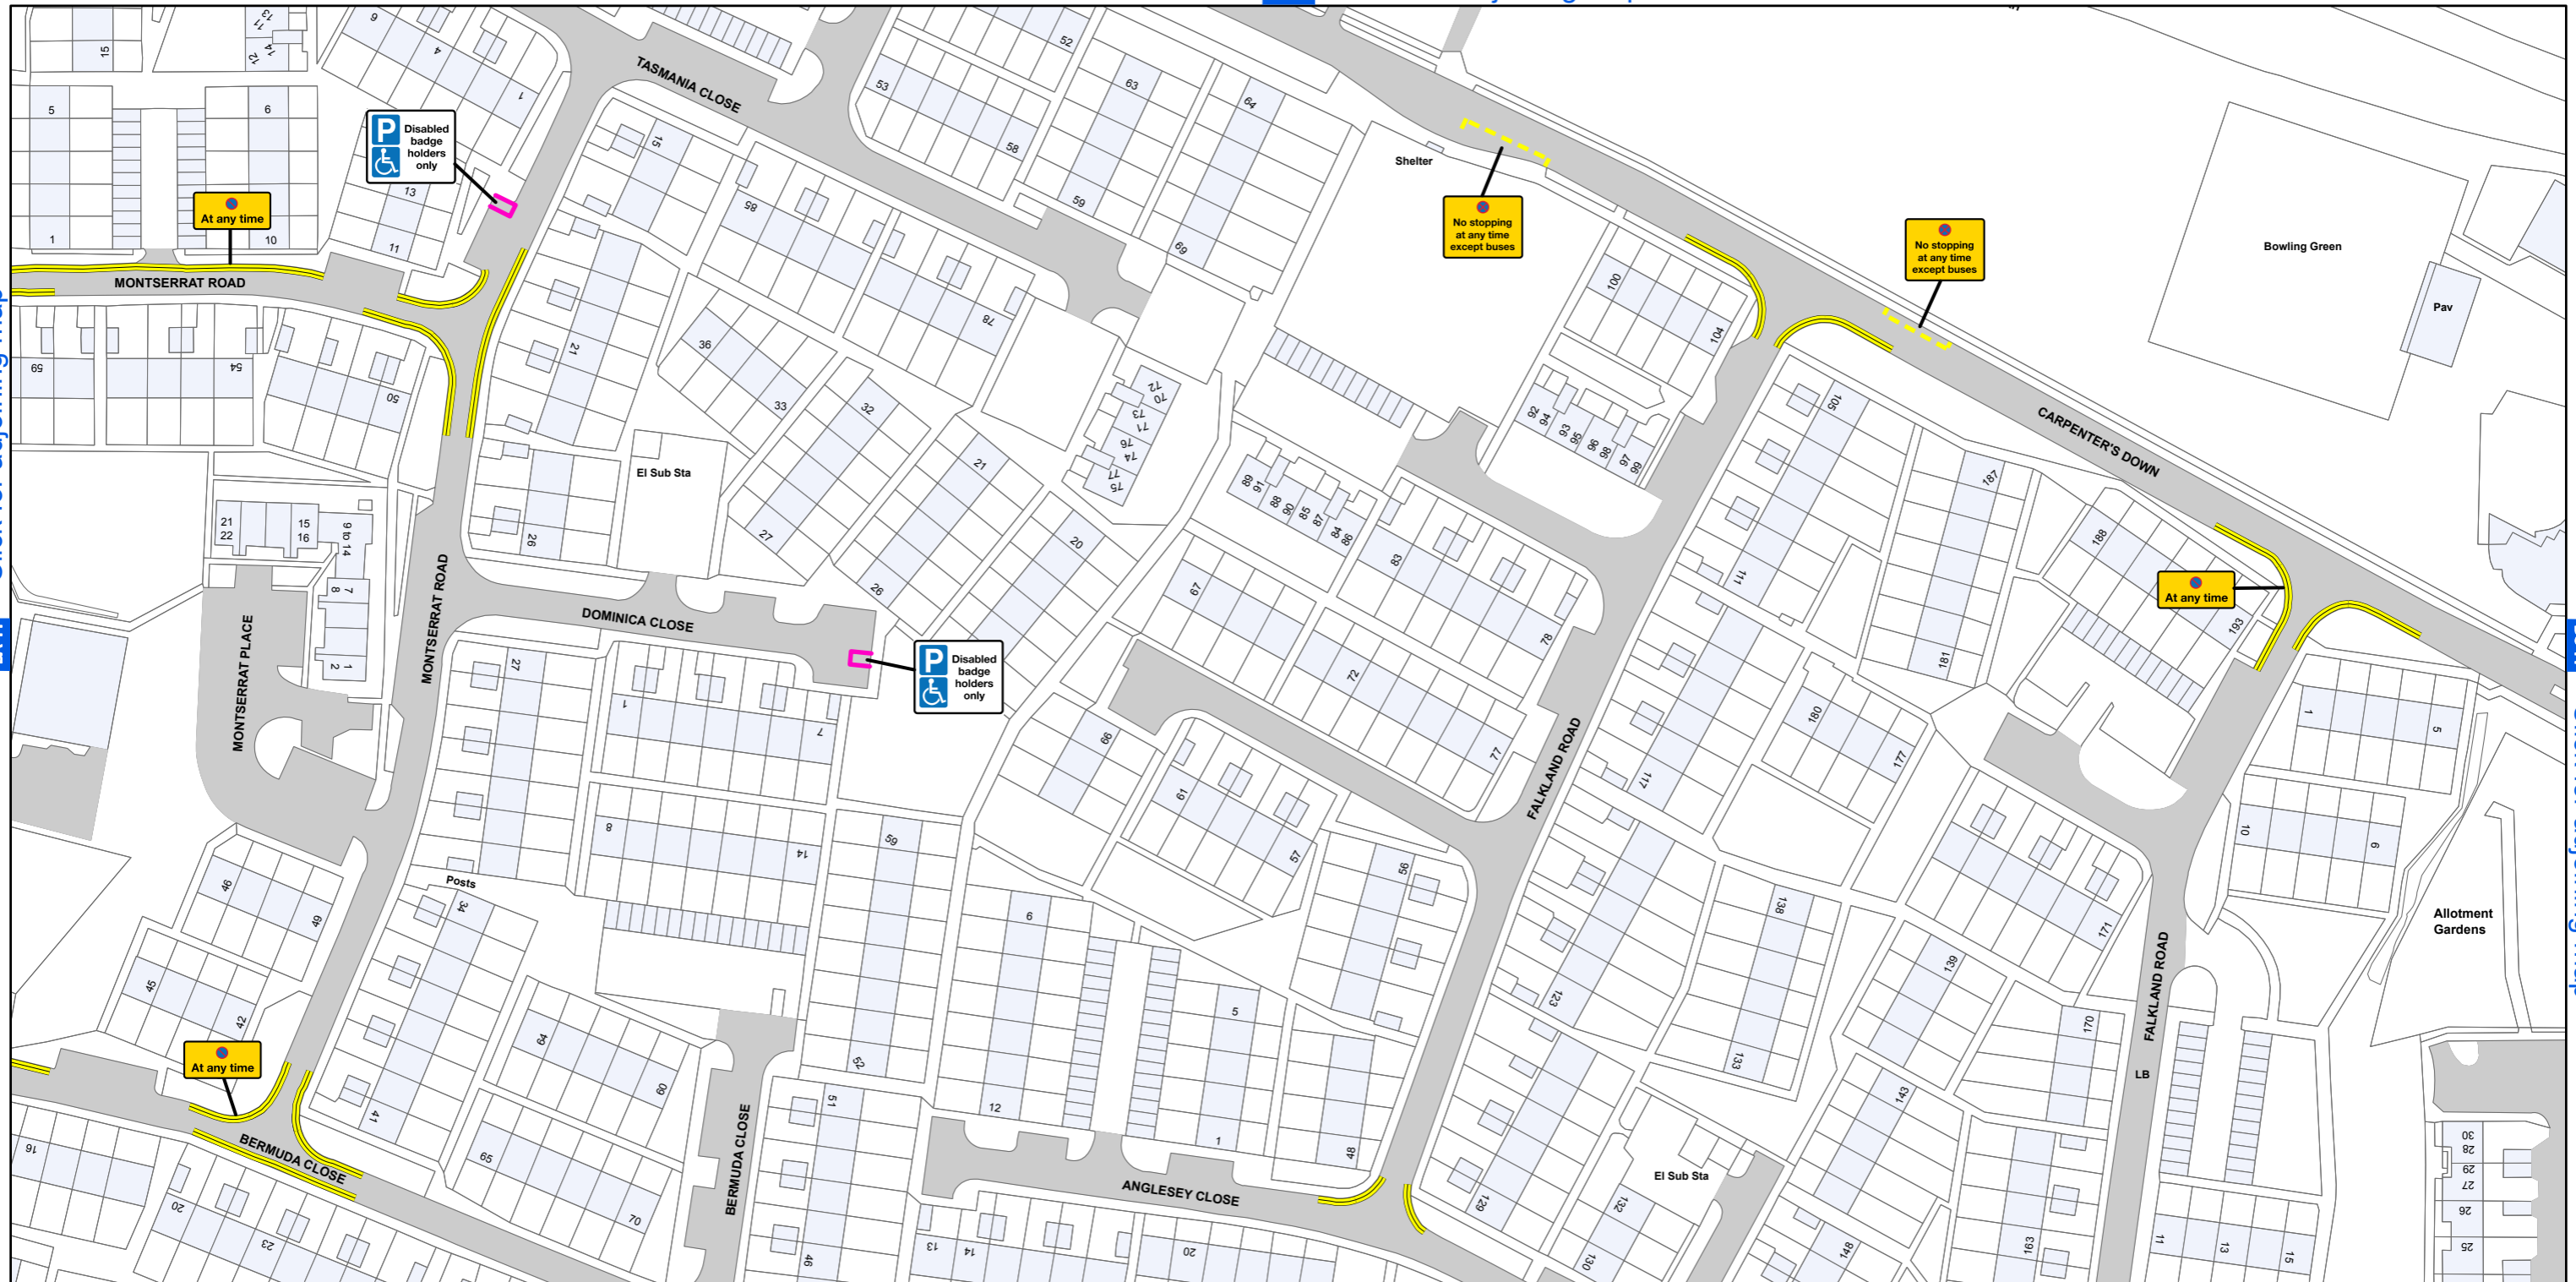

AREA CODE: BB 44

SHEET REVISION NUMBER - 0

SHEET ACTIVE FROM - 14 April 2018

[BB 43](#) Click for adjoining map

[BA 44](#) Click for adjoining map

[BC 44](#) Click for adjoining map

[BB 45](#) Click for adjoining map

SCALE - 1:1,250 @ A3

Basingstoke and Deane Borough Council
(Prohibition and Restriction of Waiting and Loading
and Parking Places) (Consolidation) Order 2018

**Basingstoke
and Deane**

Basingstoke and Deane Borough Council
Civic Offices
London Road
Basingstoke
Hampshire
RG21 4AH

© Crown copyright and database rights 2018 Ordnance Survey LA100019356

Produced by JL Mapping Services Ltd