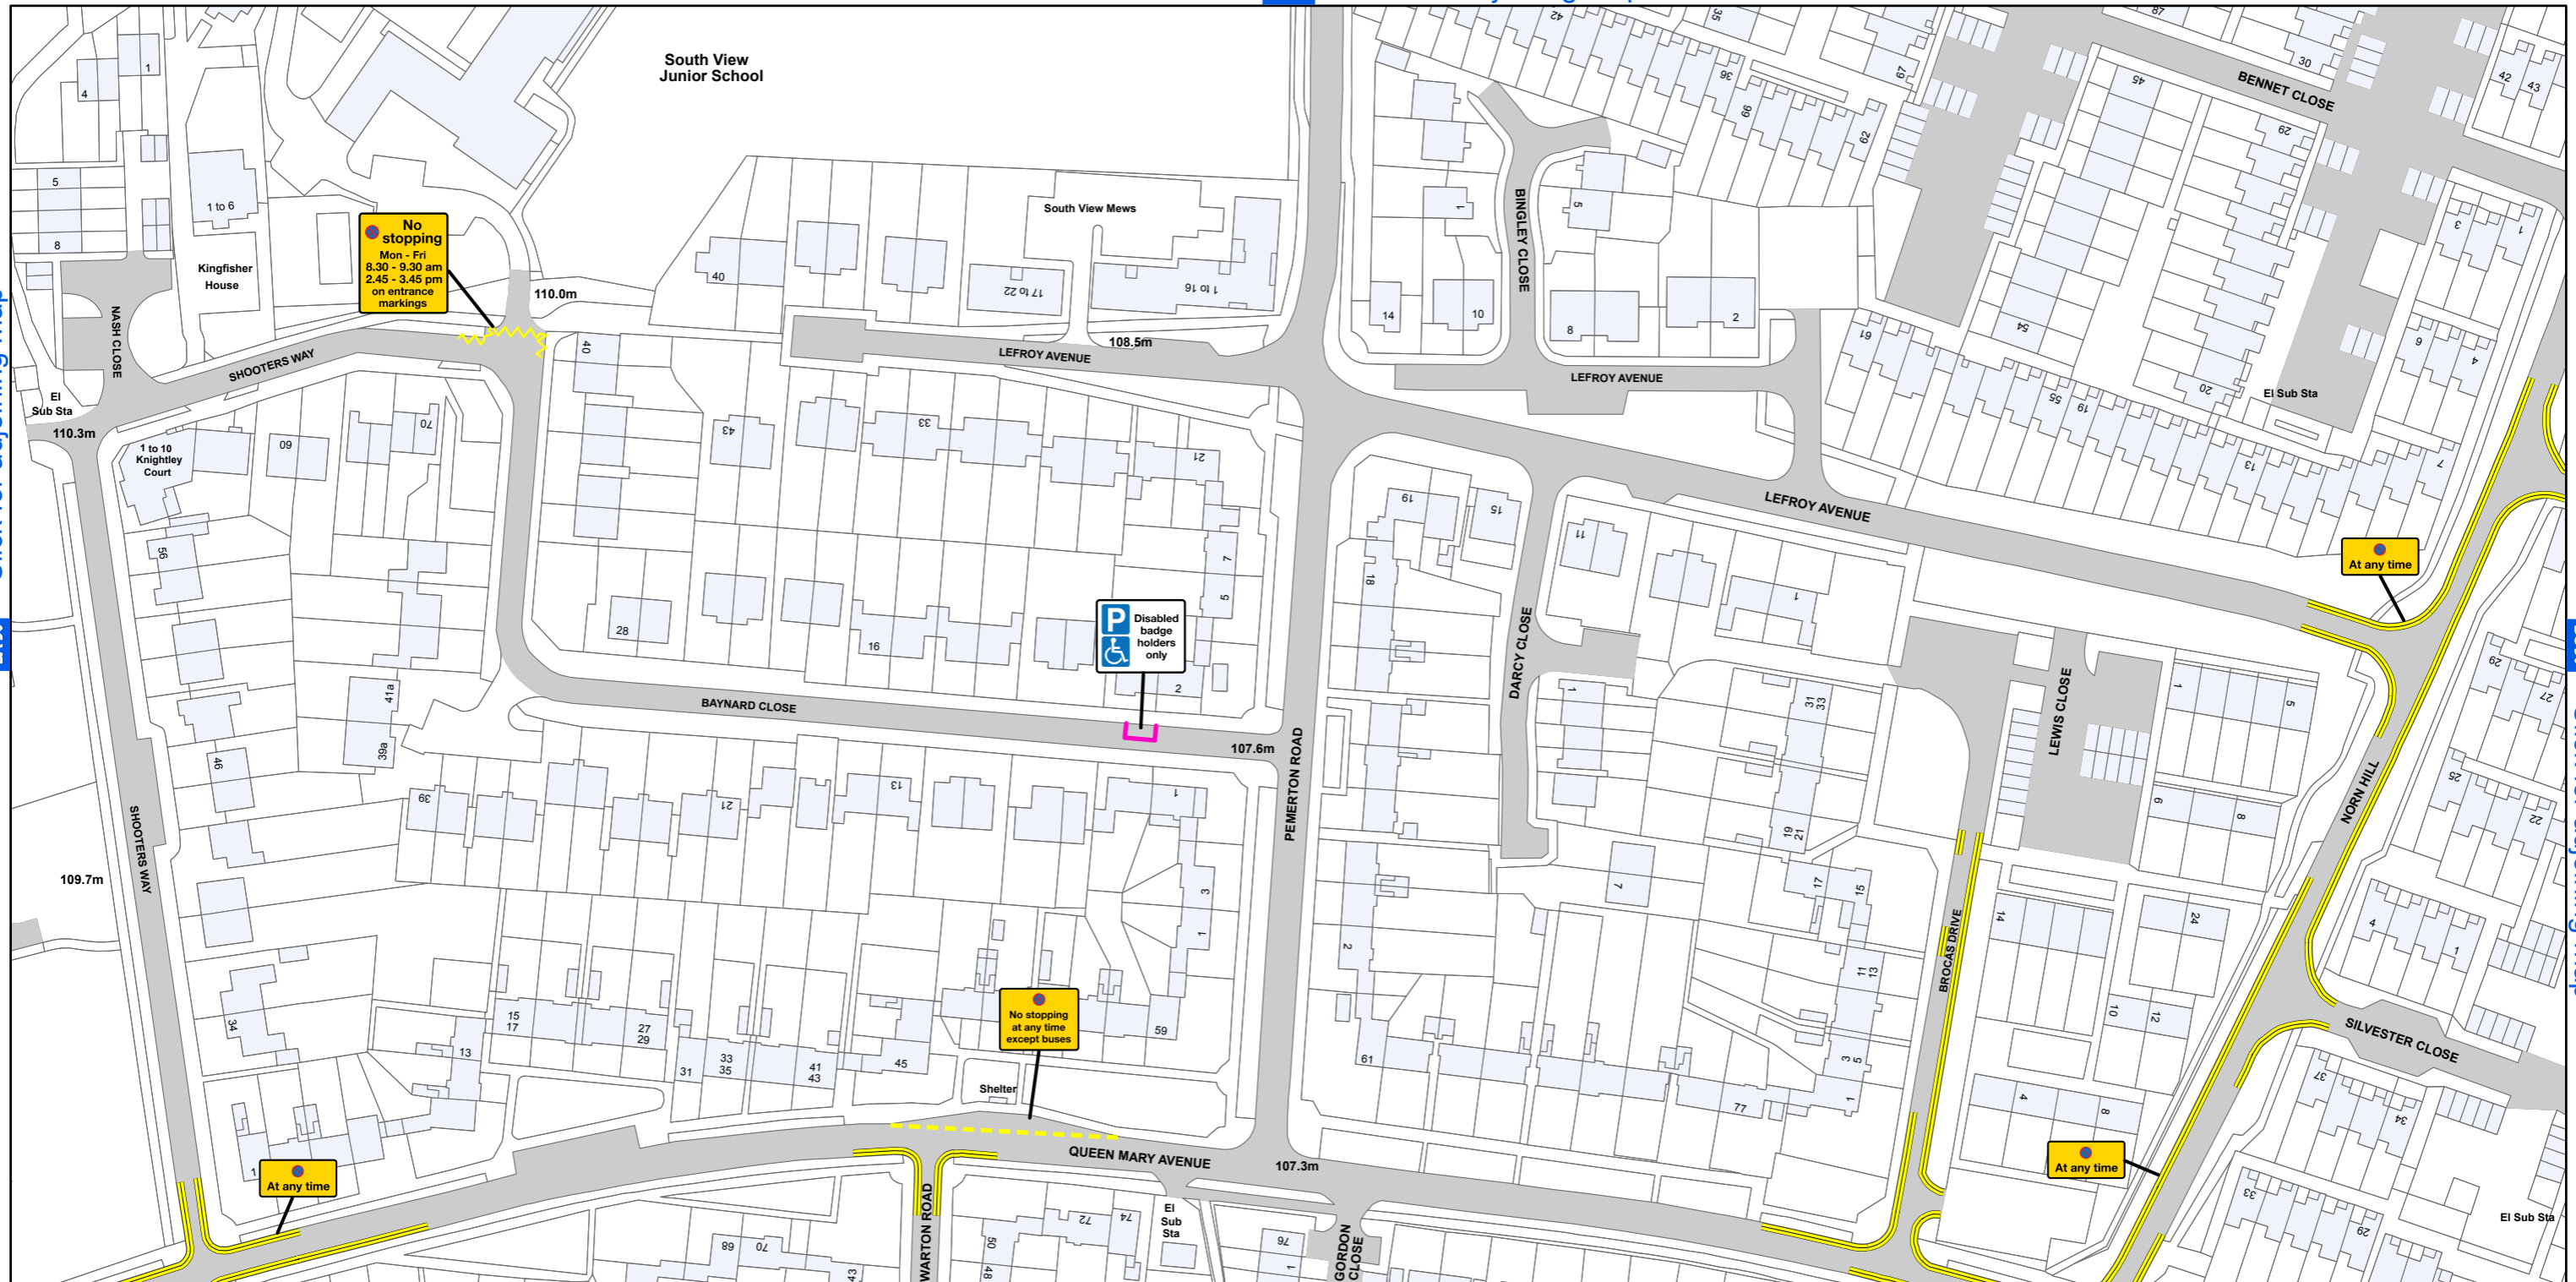

AREA CODE: BB 50

SHEET REVISION NUMBER - 0

SHEET ACTIVE FROM - 14 April 2018

[BB 49](#) Click for adjoining map

[Click for adjoining map](#)

[Click for adjoining map](#)

[BB 51](#) Click for adjoining map

SCALE - 1:1,250 @ A3

Basingstoke and Deane Borough Council
(Prohibition and Restriction of Waiting and Loading
and Parking Places) (Consolidation) Order 2018

Basingstoke and Deane

Basingstoke and Deane Borough Council
Civic Offices
London Road
Basingstoke
Hampshire
RG21 4AH

© Crown copyright and database rights 2018 Ordnance Survey LA100019356

Produced by JL Mapping Services Ltd