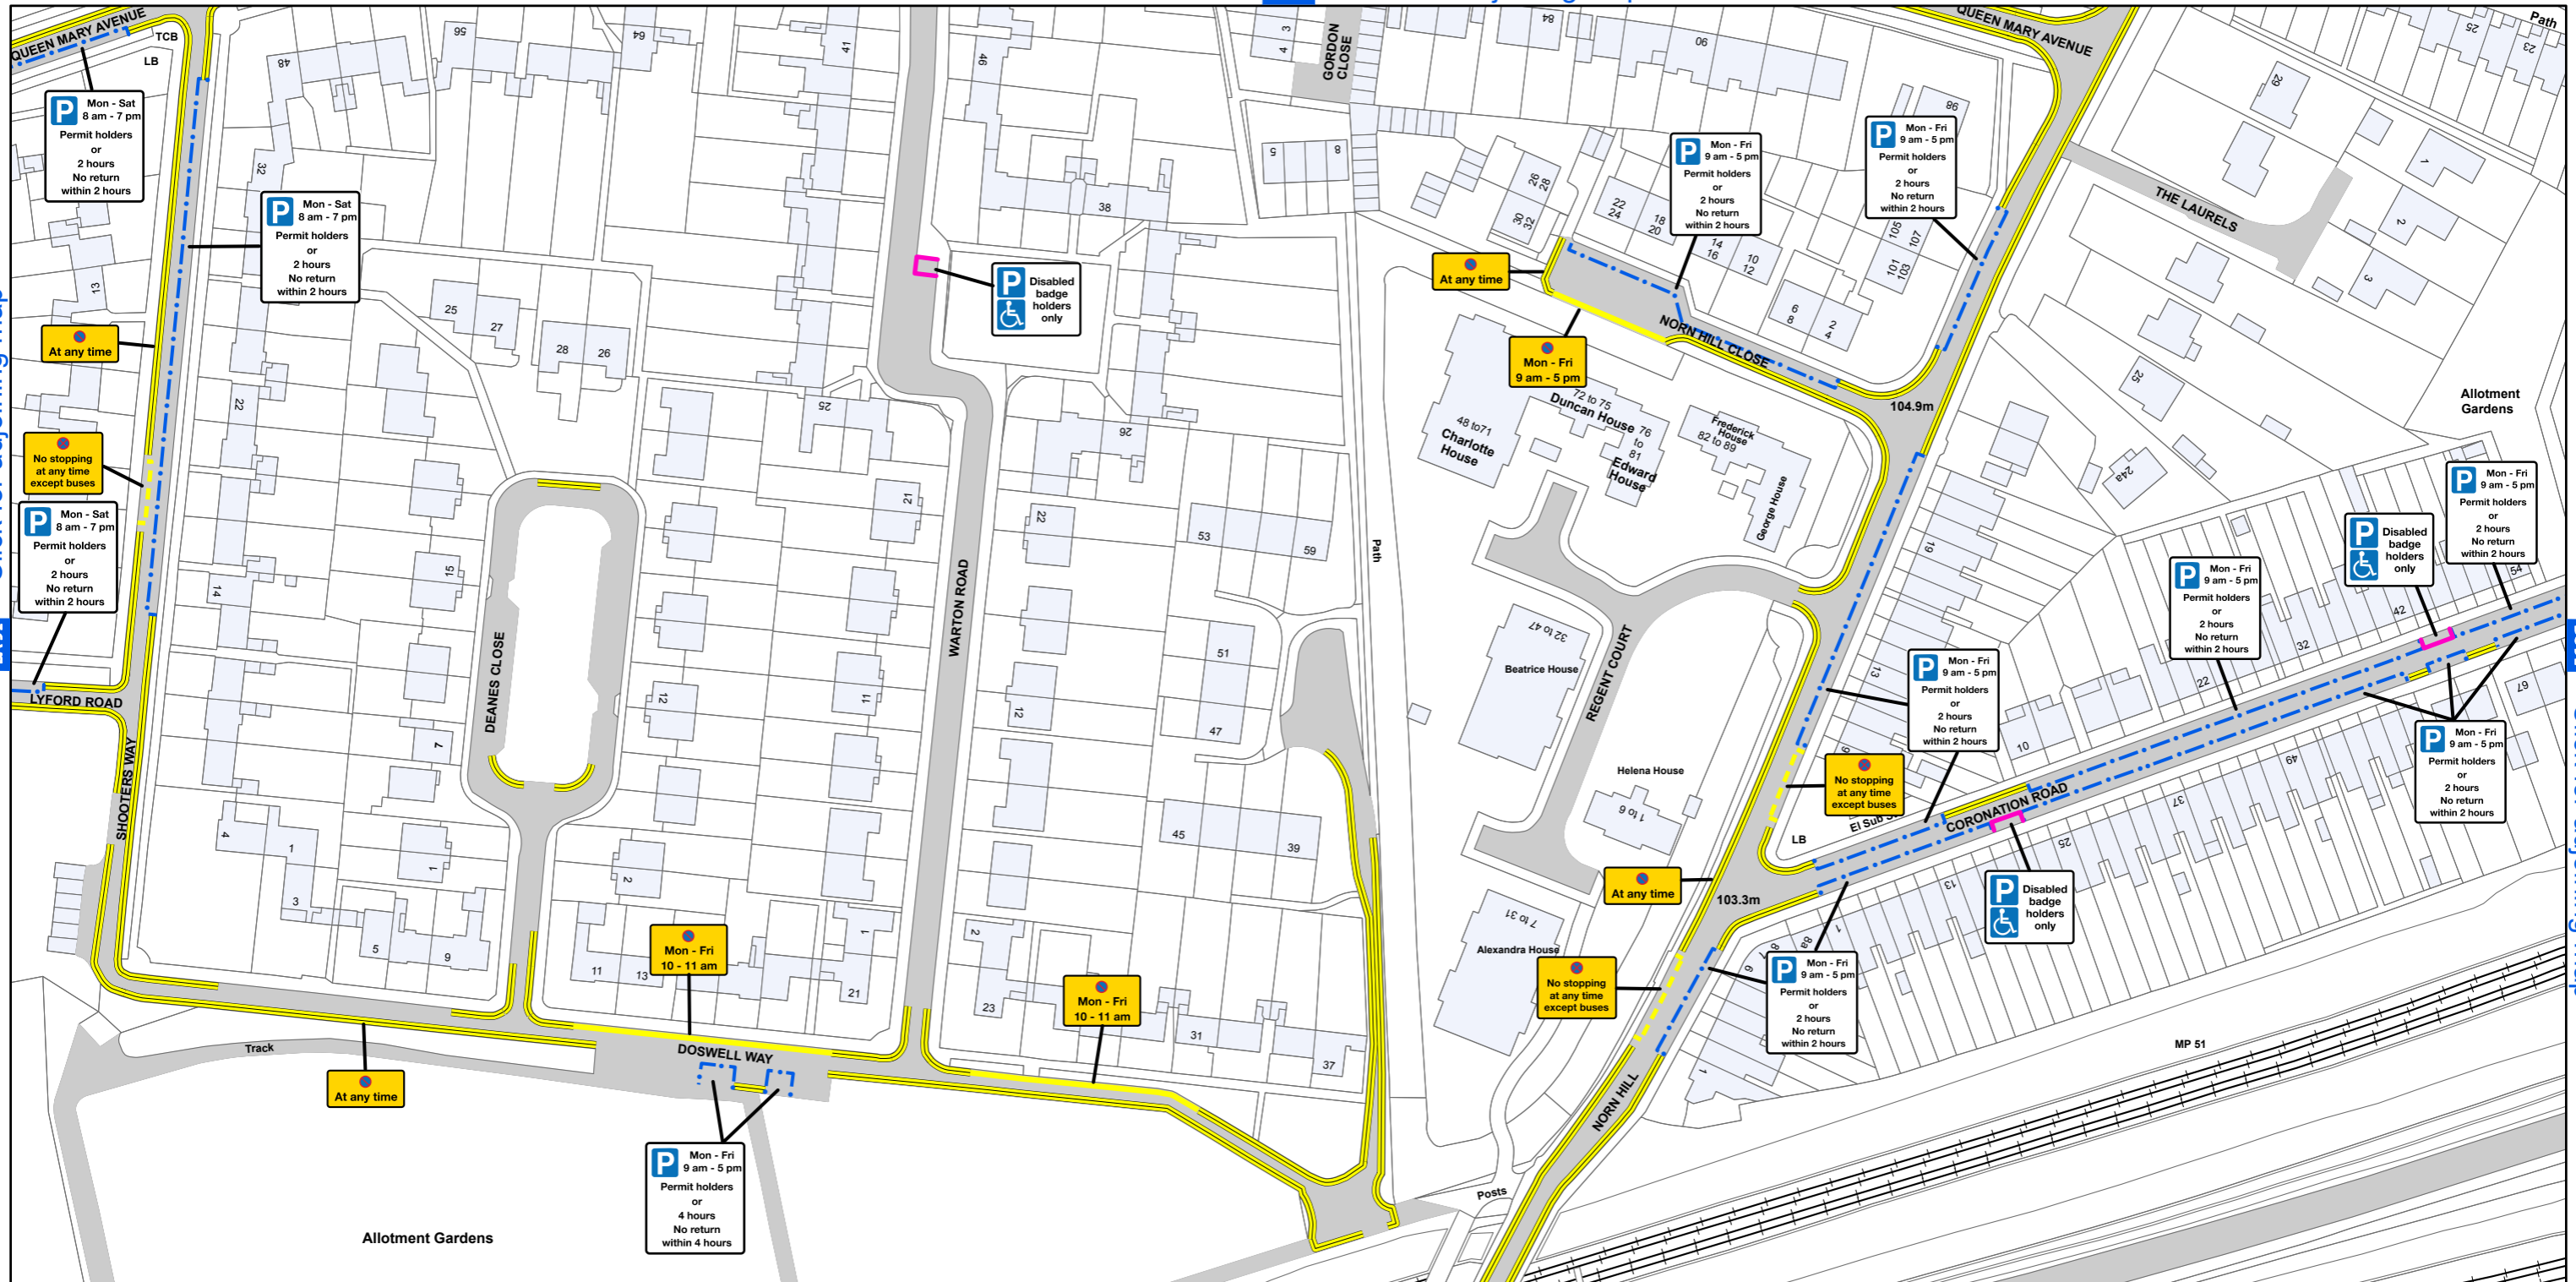

# AREA CODE: BB 51

SHEET REVISION NUMBER - 0

SHEET ACTIVE FROM - 14 April 2018

[BB 50](#) Click for adjoining map

[Click for adjoining map](#)

[Click for adjoining map](#)

SCALE - 1:1,250 @ A3

Basingstoke and Deane Borough Council  
(Prohibition and Restriction of Waiting and Loading  
and Parking Places) (Consolidation) Order 2018

## Basingstoke and Deane

Basingstoke and Deane Borough Council  
Civic Offices  
London Road  
Basingstoke  
Hampshire  
RG21 4AH

© Crown copyright and database rights 2018 Ordnance Survey LA100019356

Produced by JL Mapping Services Ltd