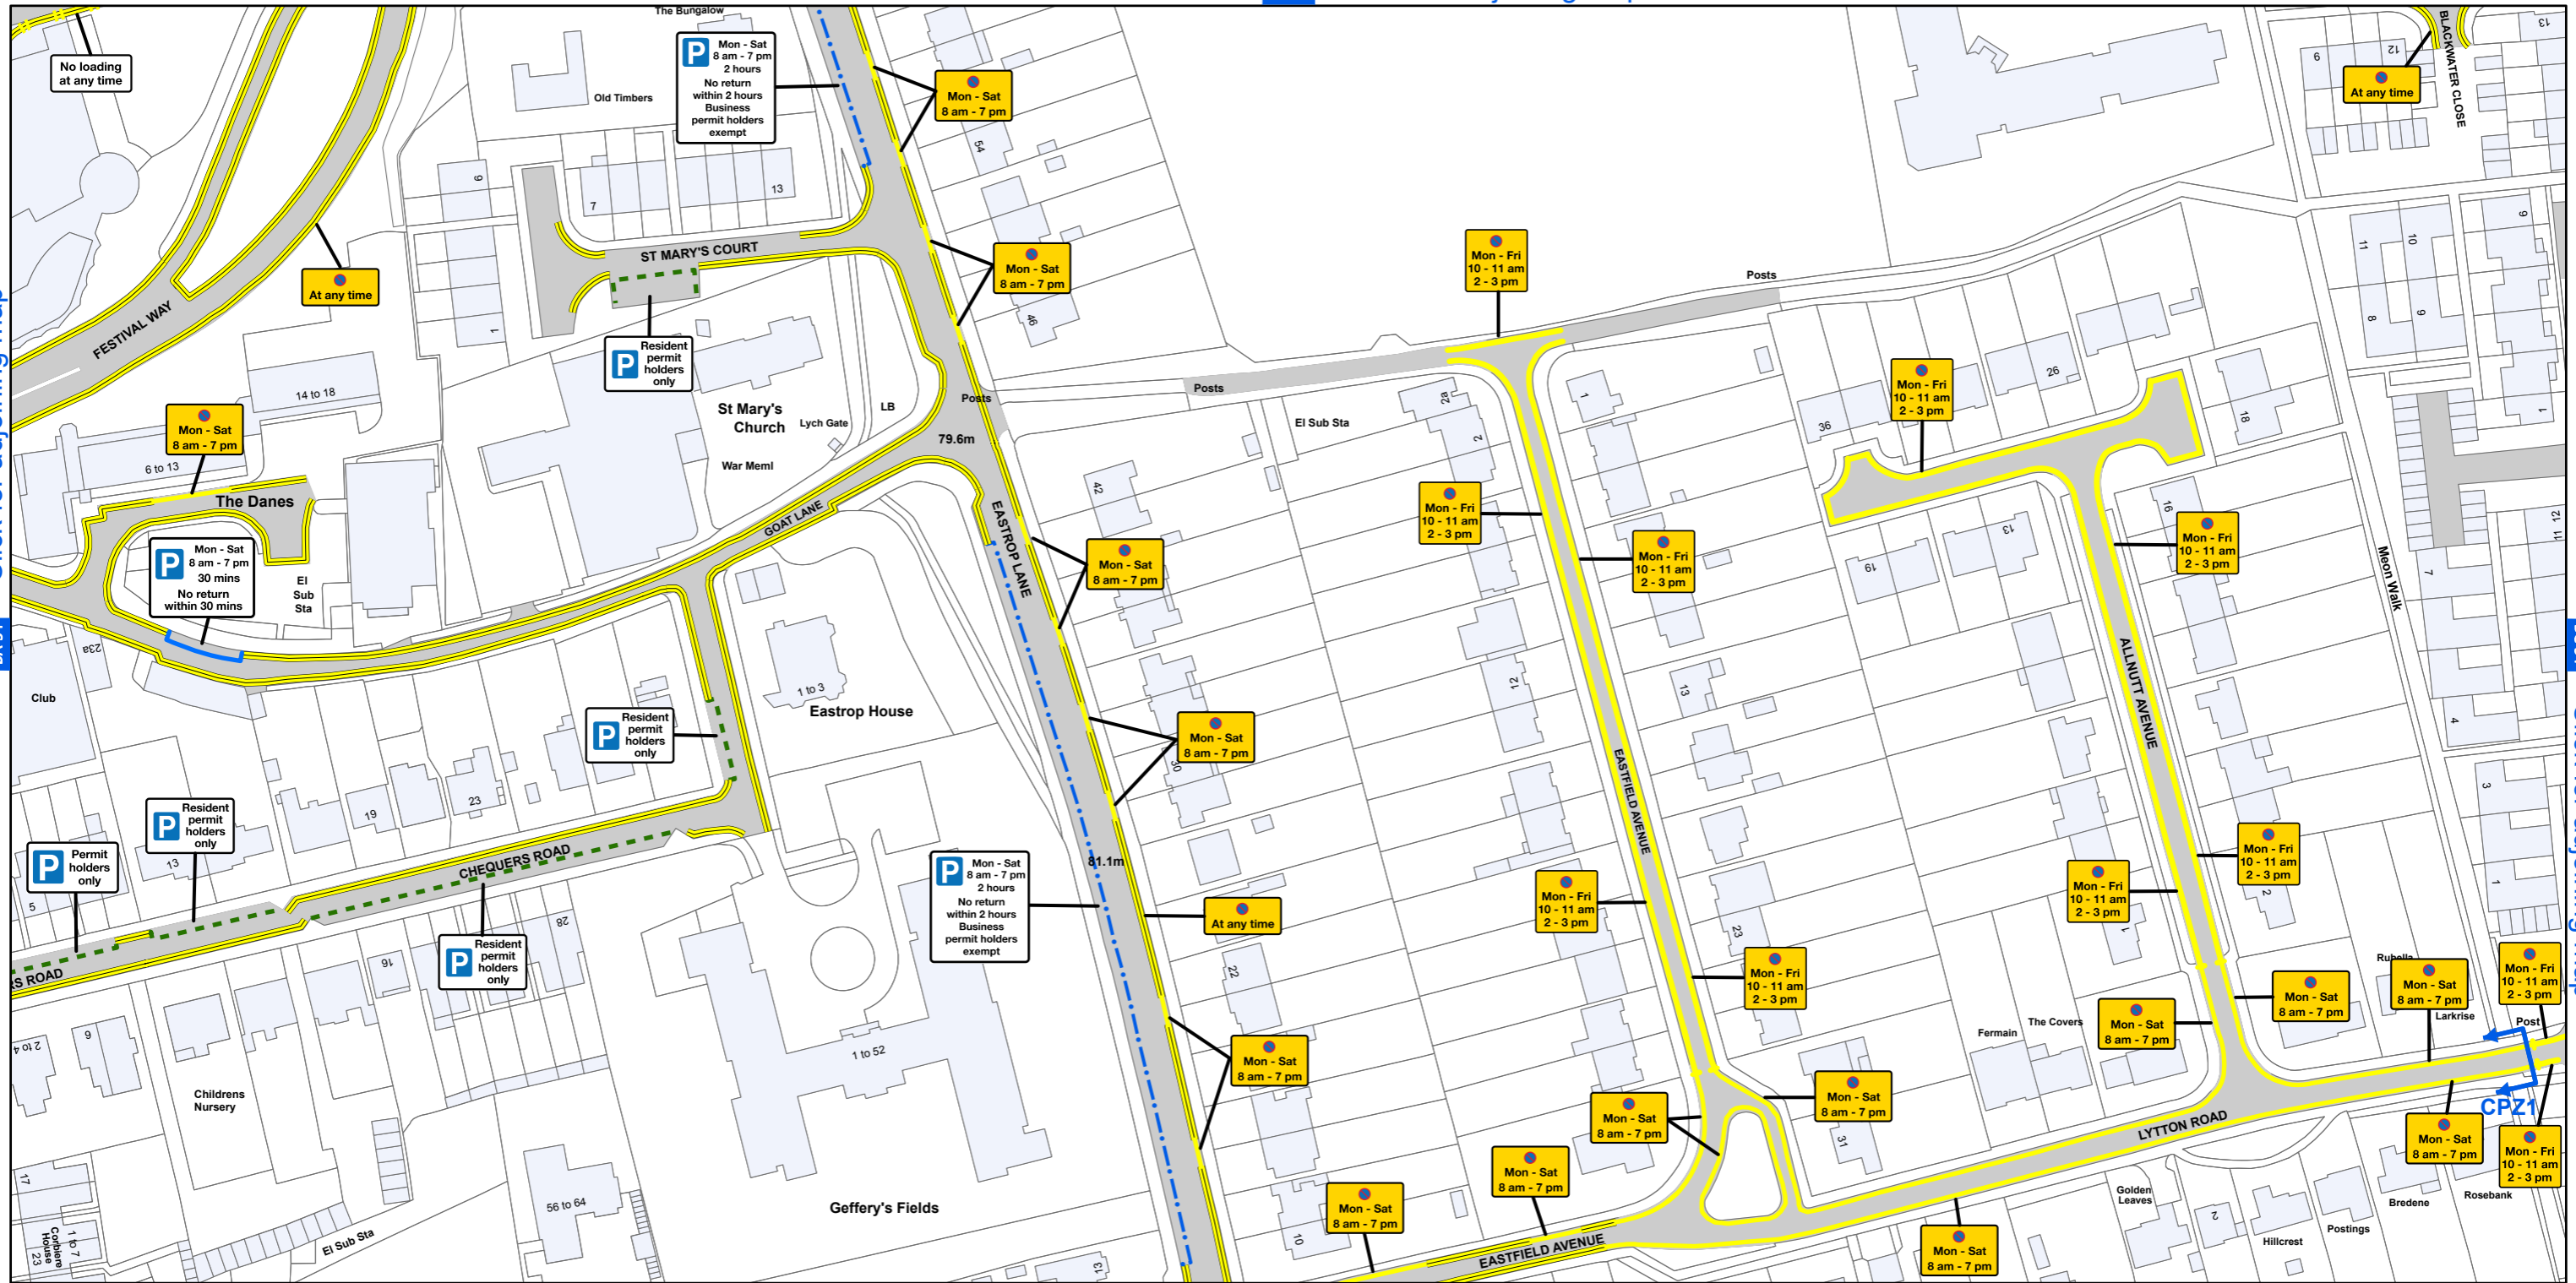

# AREA CODE: BB 54

SHEET REVISION NUMBER - 0

SHEET ACTIVE FROM - 14 April 2018

[BB 53](#) Click for adjoining map

[BA 54](#) Click for adjoining map

[BC 54](#) Click for adjoining map

[BB 55](#) Click for adjoining map

SCALE - 1:1,250 @ A3

Basingstoke and Deane Borough Council  
(Prohibition and Restriction of Waiting and Loading  
and Parking Places) (Consolidation) Order 2018