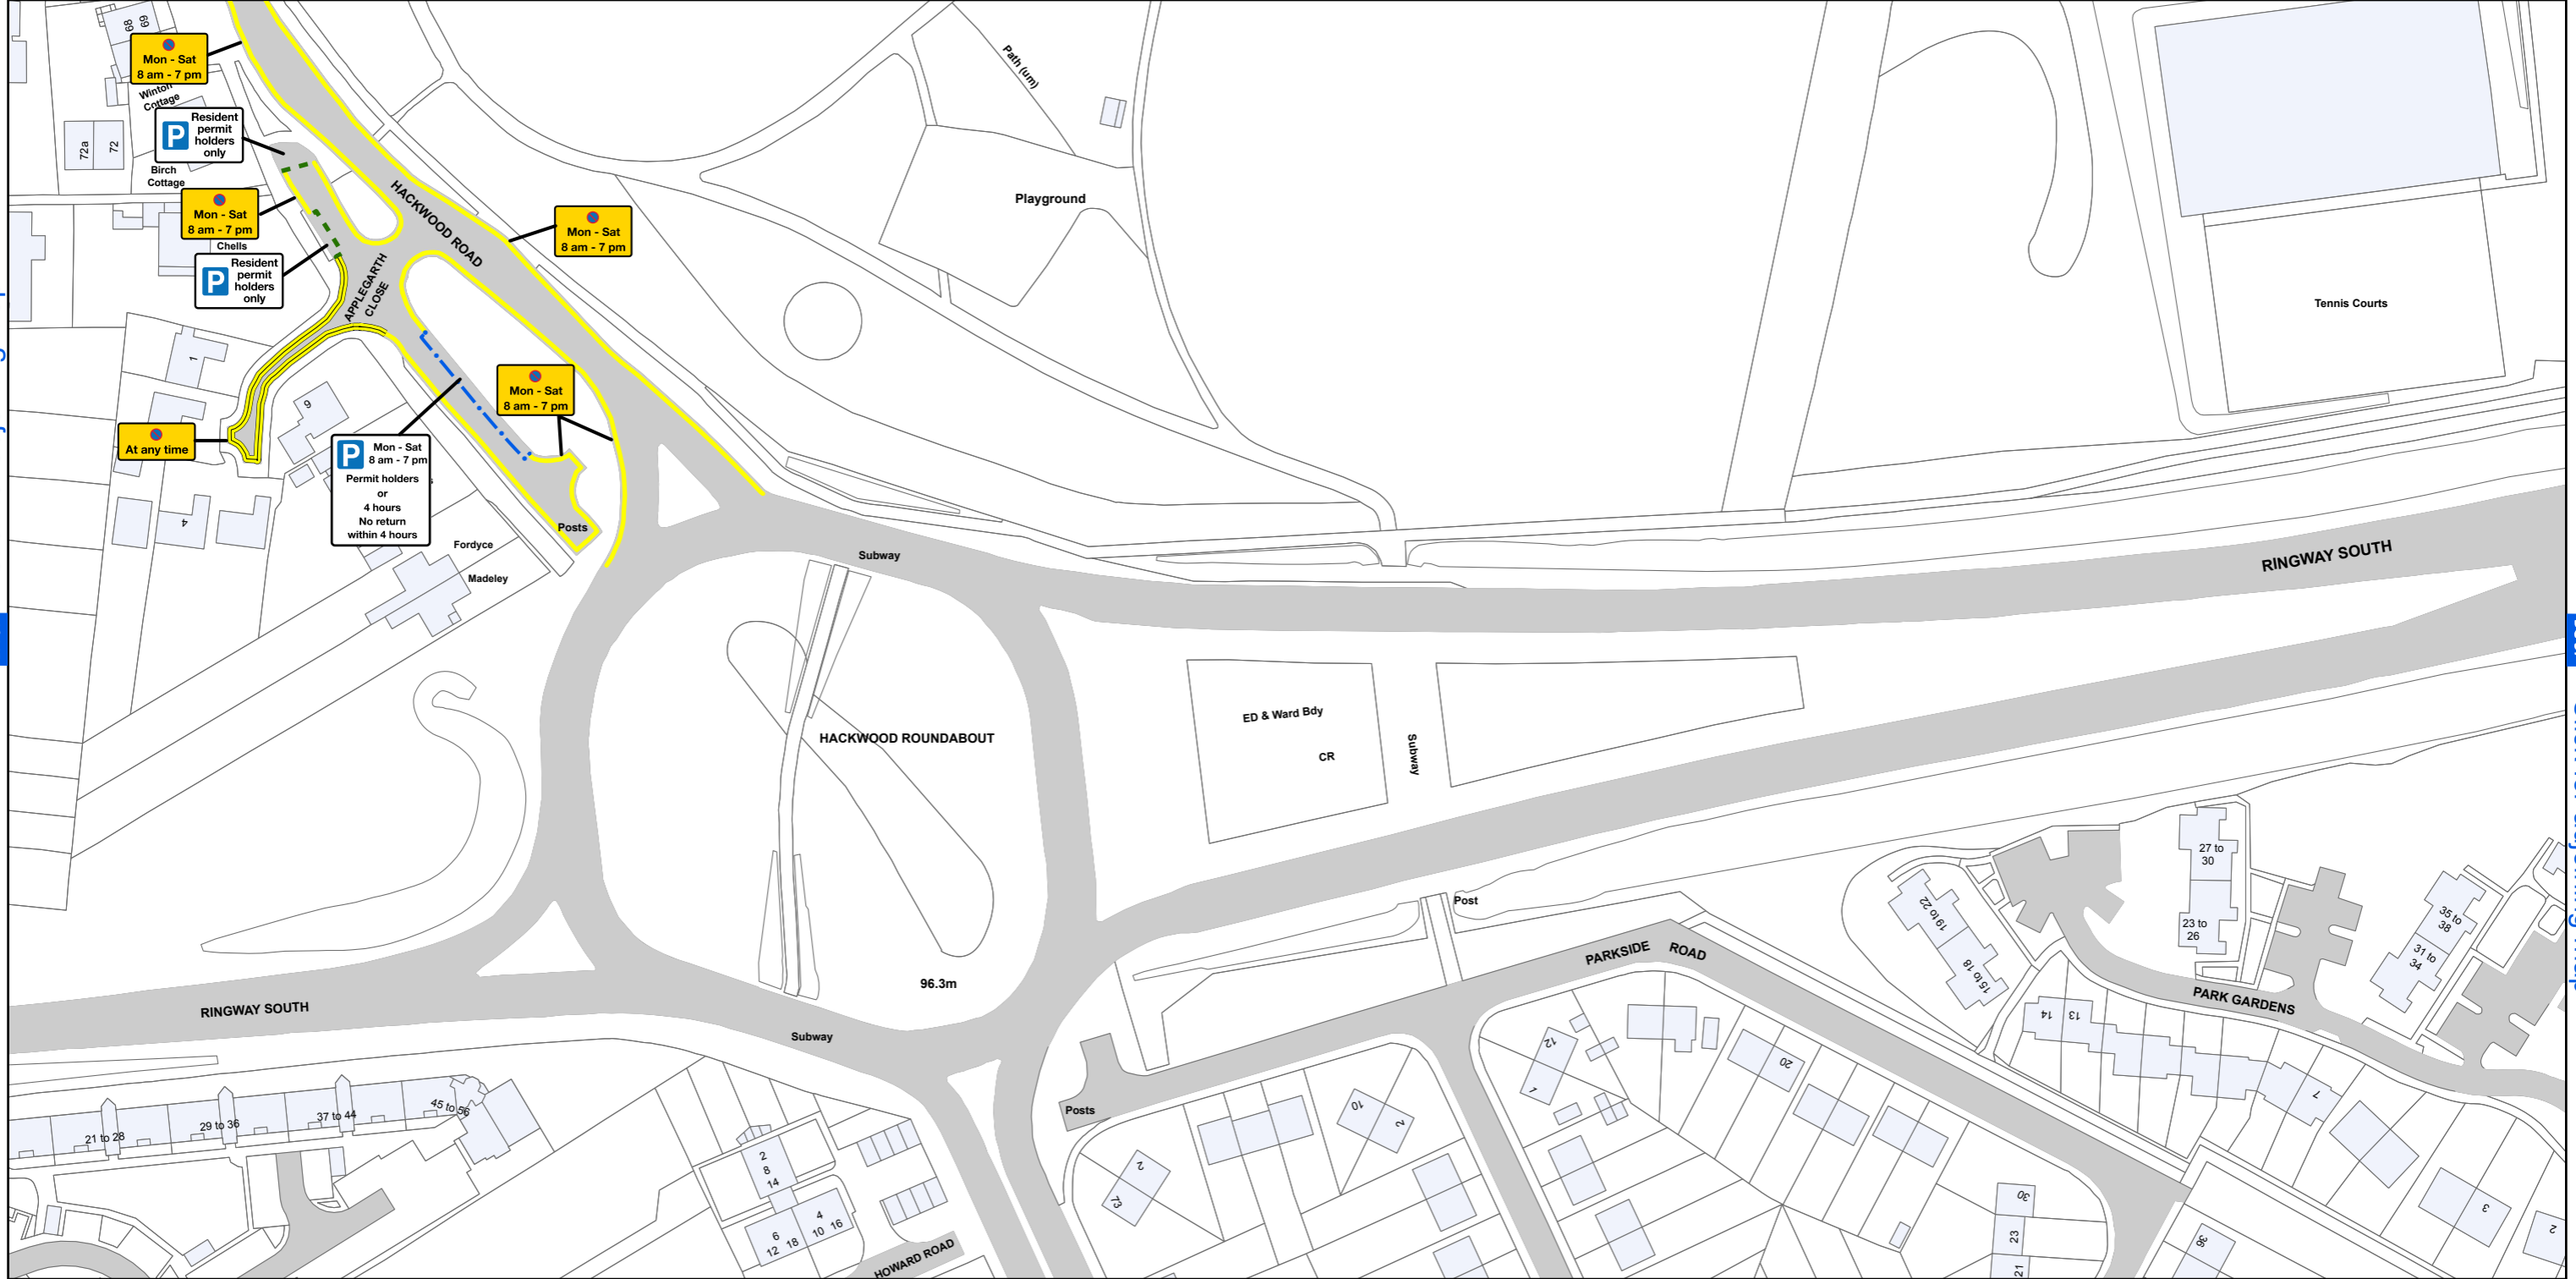

# AREA CODE: BB 57

SHEET REVISION NUMBER - 0

SHEET ACTIVE FROM - 14 April 2018

[BB 56](#) Click for adjoining map

Click for adjoining map

Click for adjoining map

[BB 58](#) Click for adjoining map

SCALE - 1:1,250 @ A3

Basingstoke and Deane Borough Council  
(Prohibition and Restriction of Waiting and Loading  
and Parking Places) (Consolidation) Order 2018

**Basingstoke  
and Deane**

Basingstoke and Deane Borough Council  
Civic Offices  
London Road  
Basingstoke  
Hampshire  
RG21 4AH

© Crown copyright and database rights 2018 Ordnance Survey LA100019356

Produced by JL Mapping Services Ltd