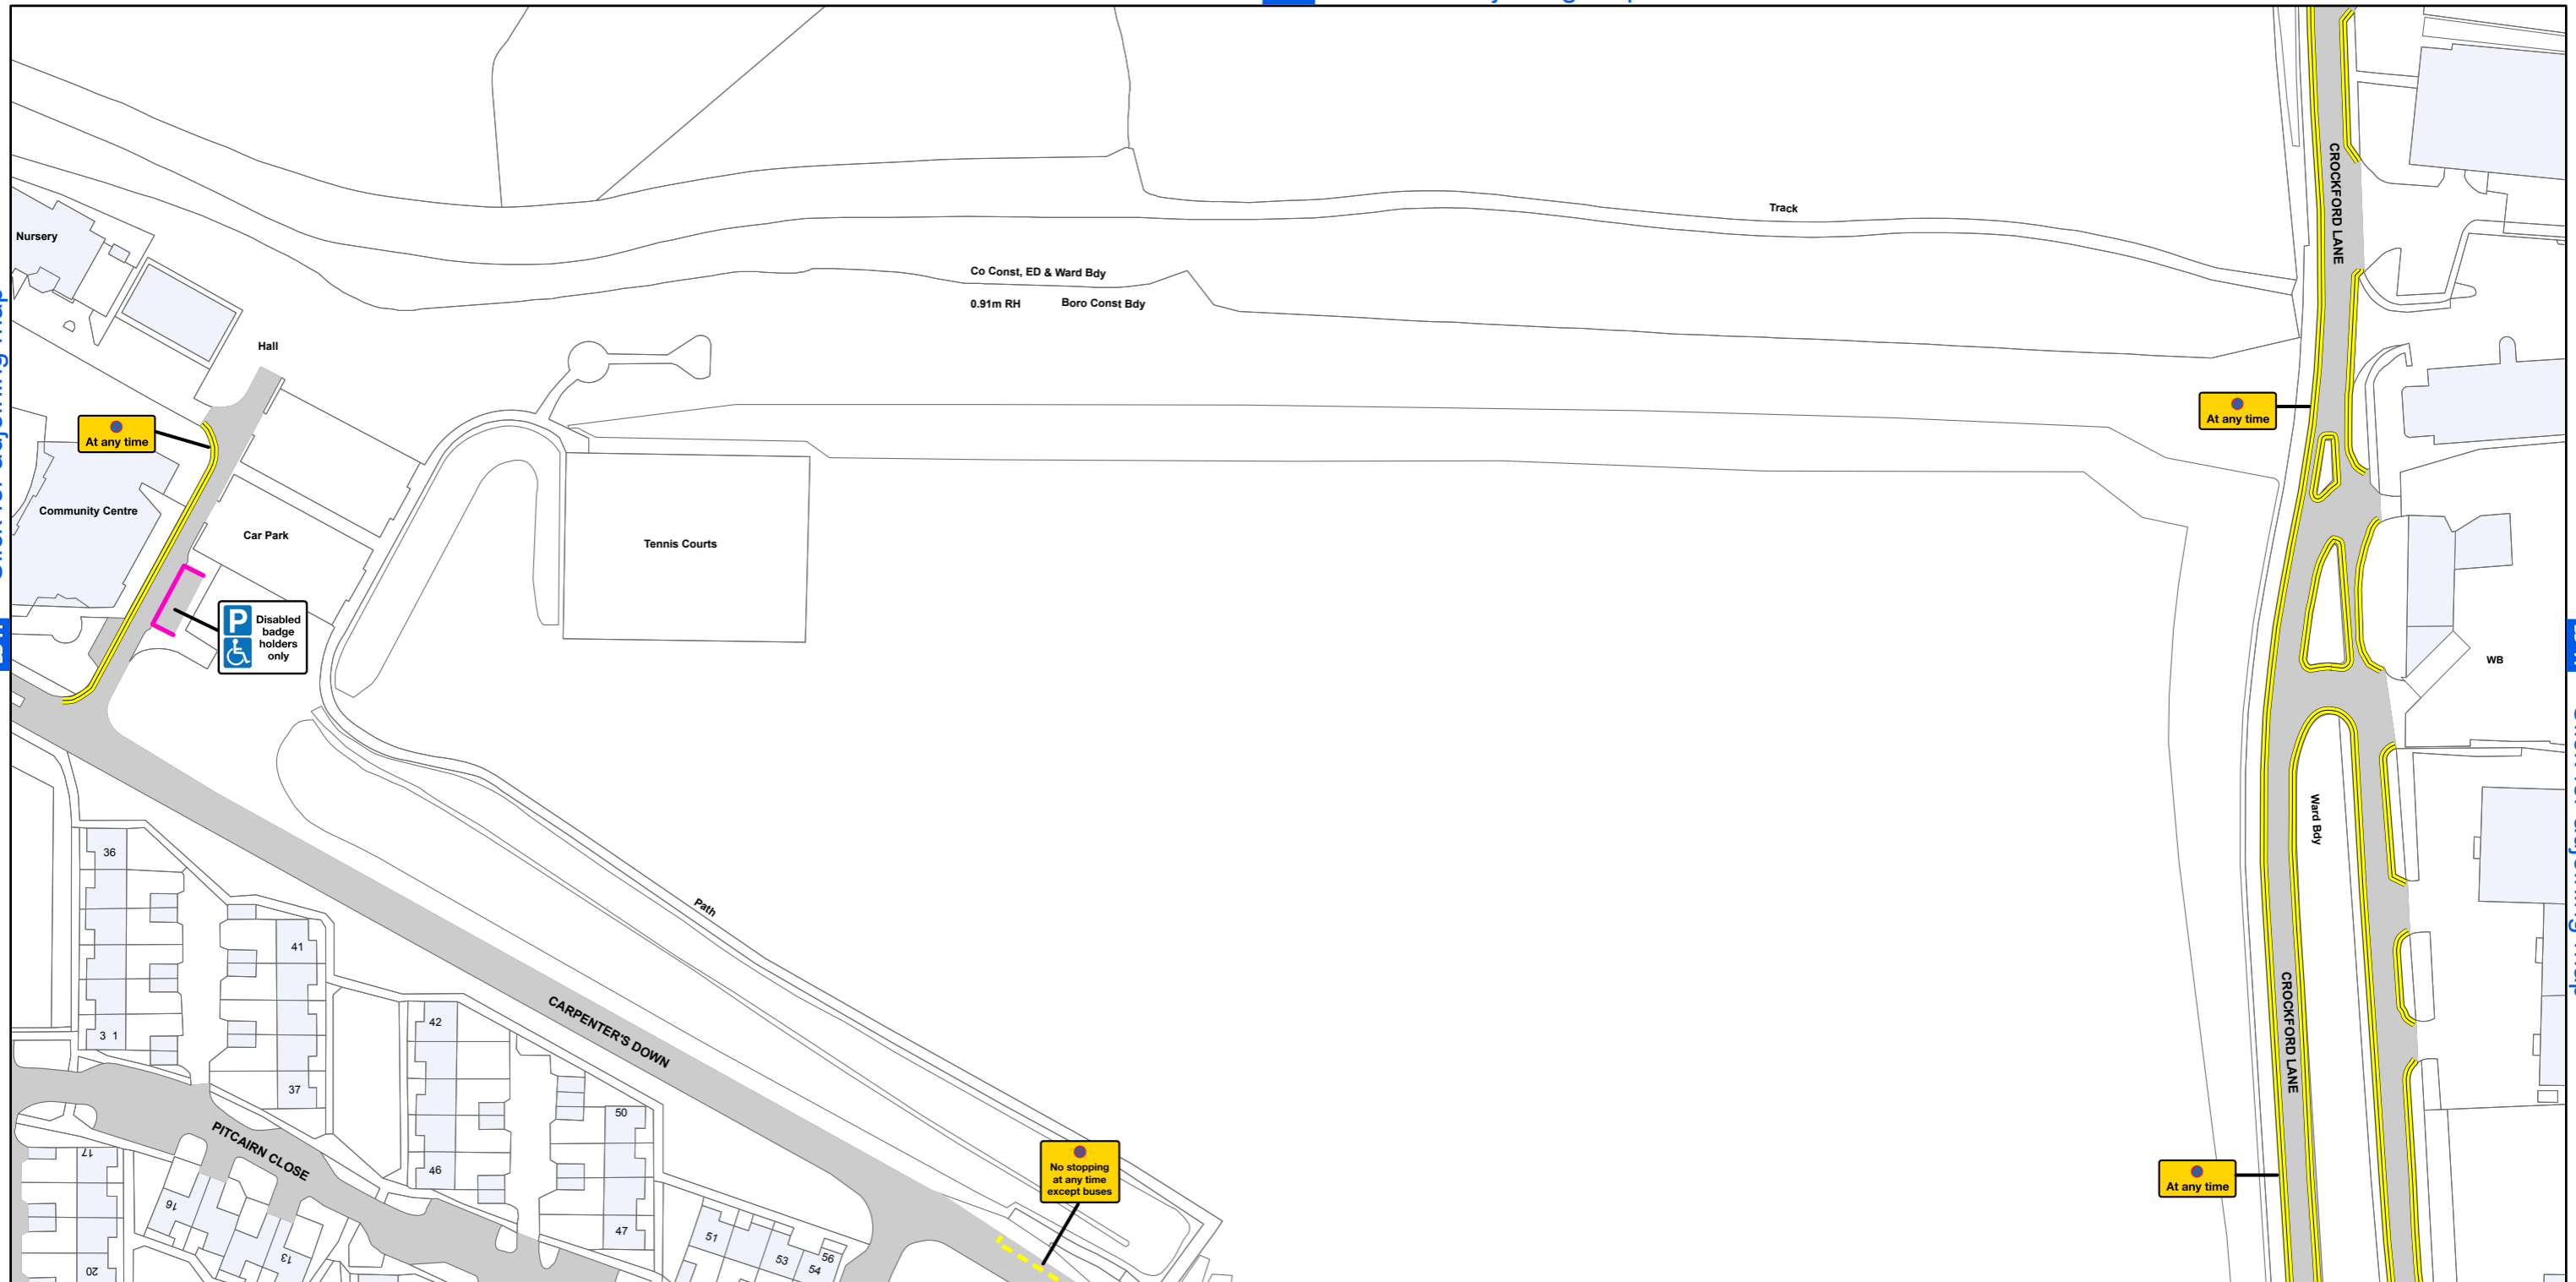

# AREA CODE: BC 44

SHEET REVISION NUMBER - 0

SHEET ACTIVE FROM - 14 April 2018

[BC 43](#) Click for adjoining map

[BB 44](#) Click for adjoining map

[BD 44](#) Click for adjoining map

[BC 45](#) Click for adjoining map

SCALE - 1:1,250 @ A3

Basingstoke and Deane Borough Council  
(Prohibition and Restriction of Waiting and Loading  
and Parking Places) (Consolidation) Order 2018