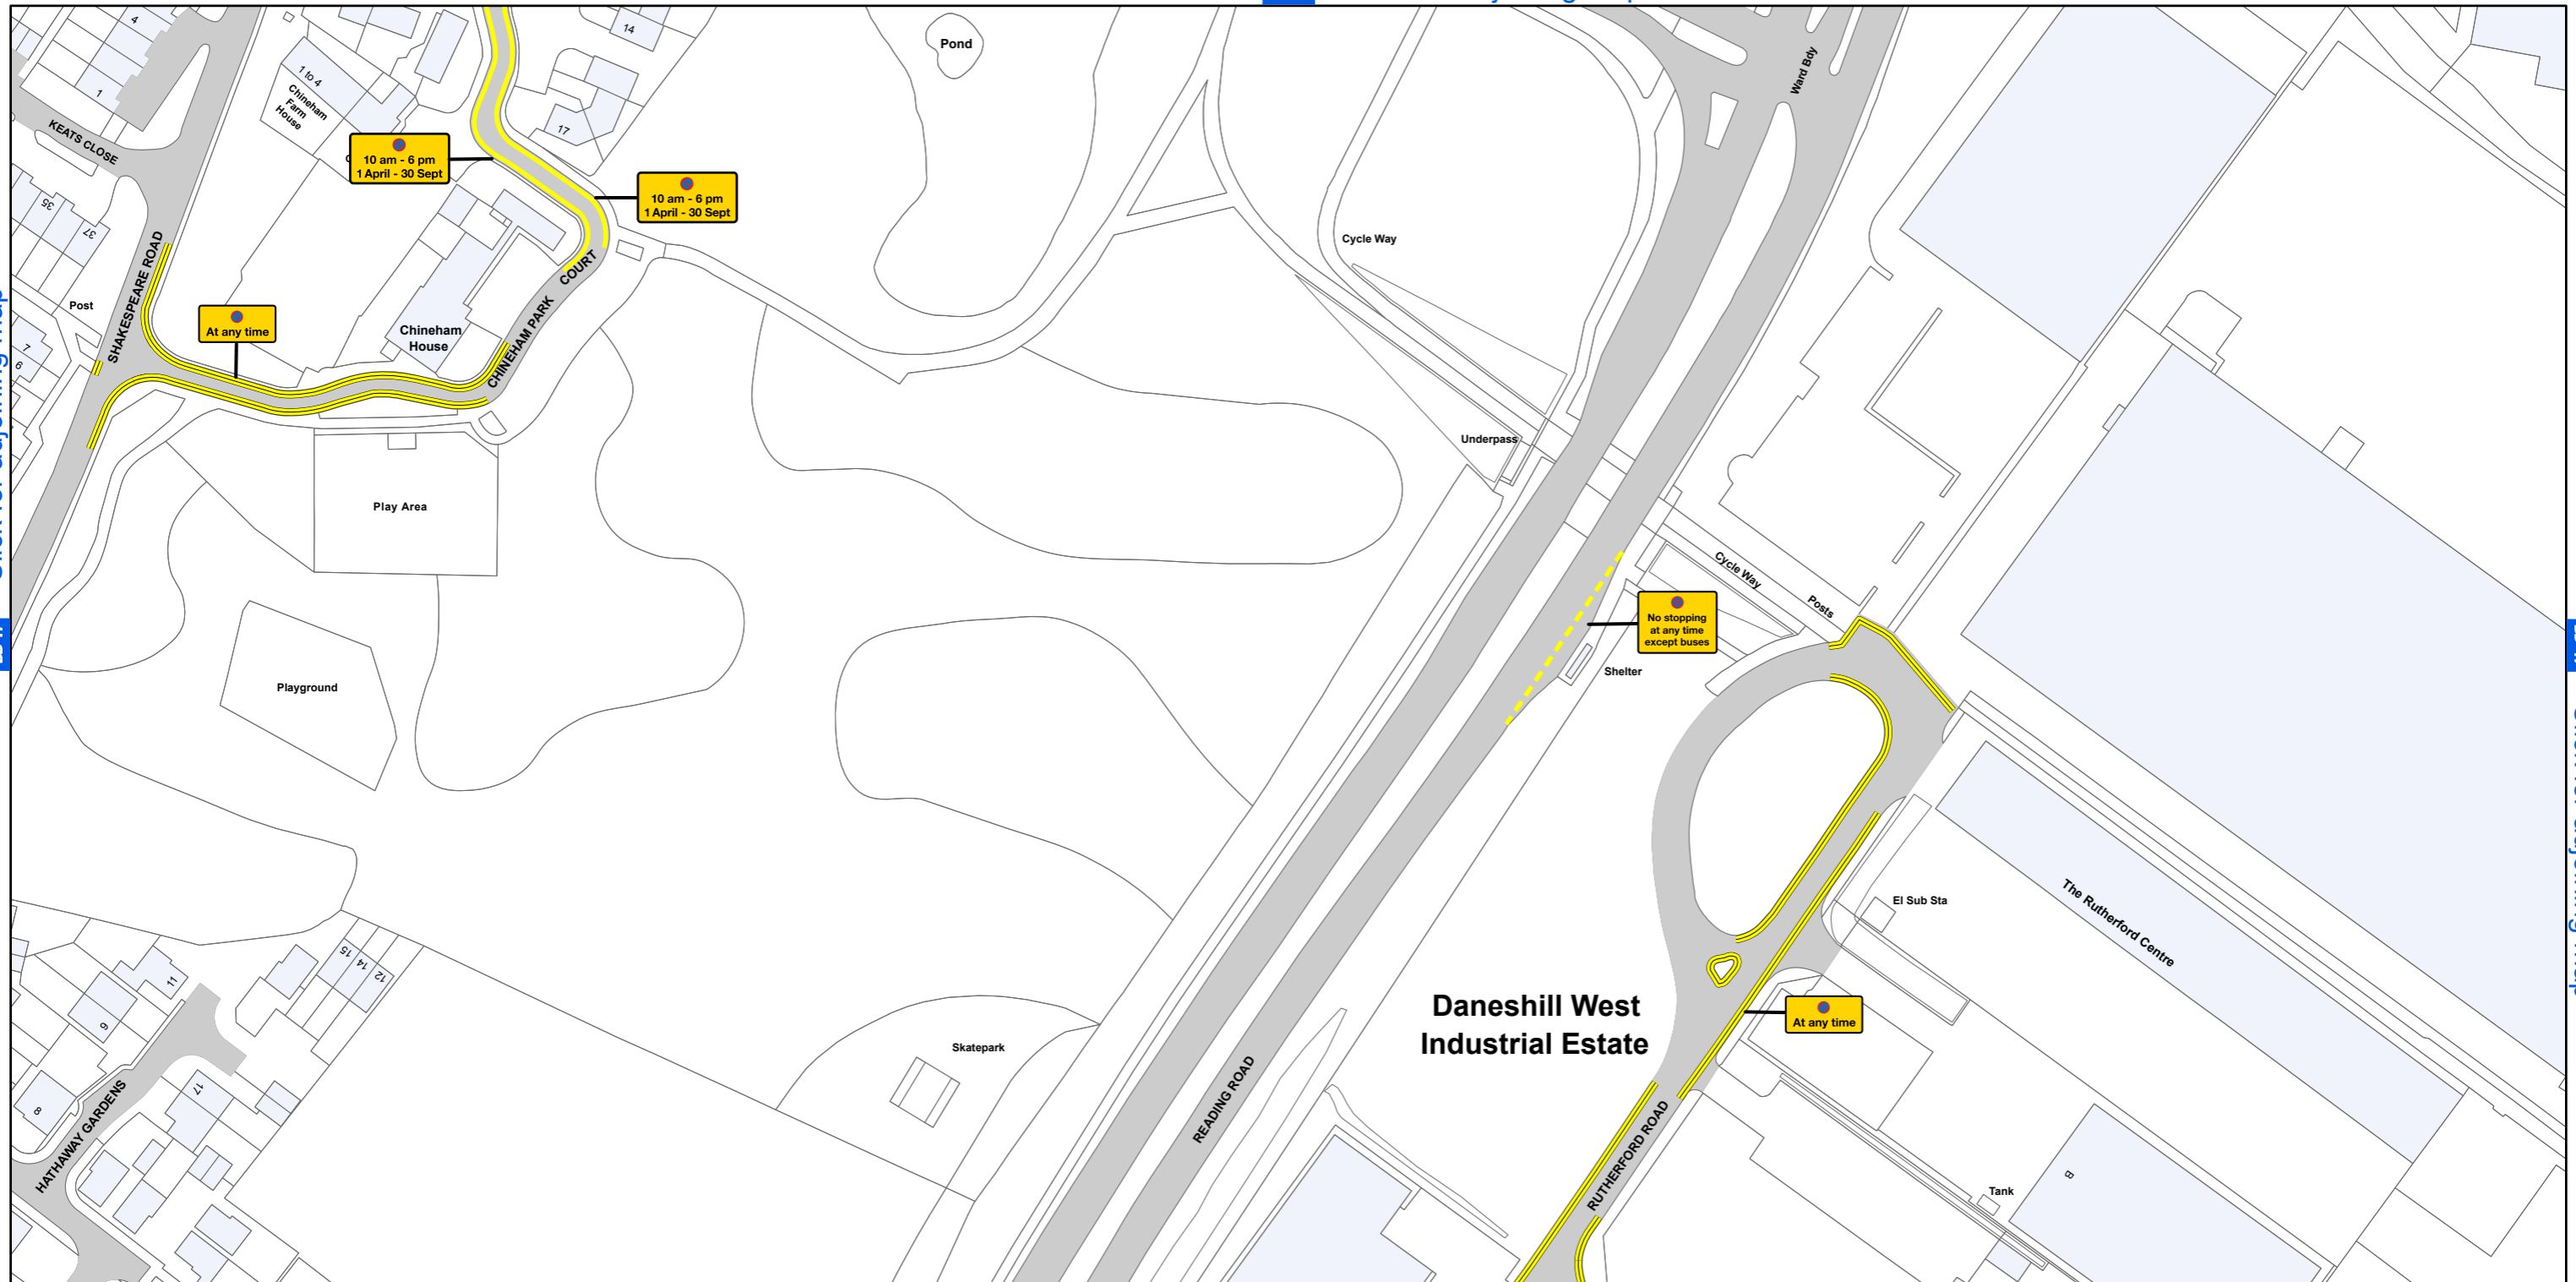

AREA CODE: BC 47

SHEET REVISION NUMBER - 0

SHEET ACTIVE FROM - 14 April 2018

[BC 46](#) Click for adjoining map

[BB 47](#) Click for adjoining map

[BD 47](#) Click for adjoining map

[BC 48](#) Click for adjoining map

SCALE - 1:1,250 @ A3

Basingstoke and Deane Borough Council
(Prohibition and Restriction of Waiting and Loading
and Parking Places) (Consolidation) Order 2018

Basingstoke
and Deane

Basingstoke and Deane Borough Council
Civic Offices
London Road
Basingstoke
Hampshire
RG21 4AH

© Crown copyright and database rights 2018 Ordnance Survey LA100019356

Produced by JL Mapping Services Ltd