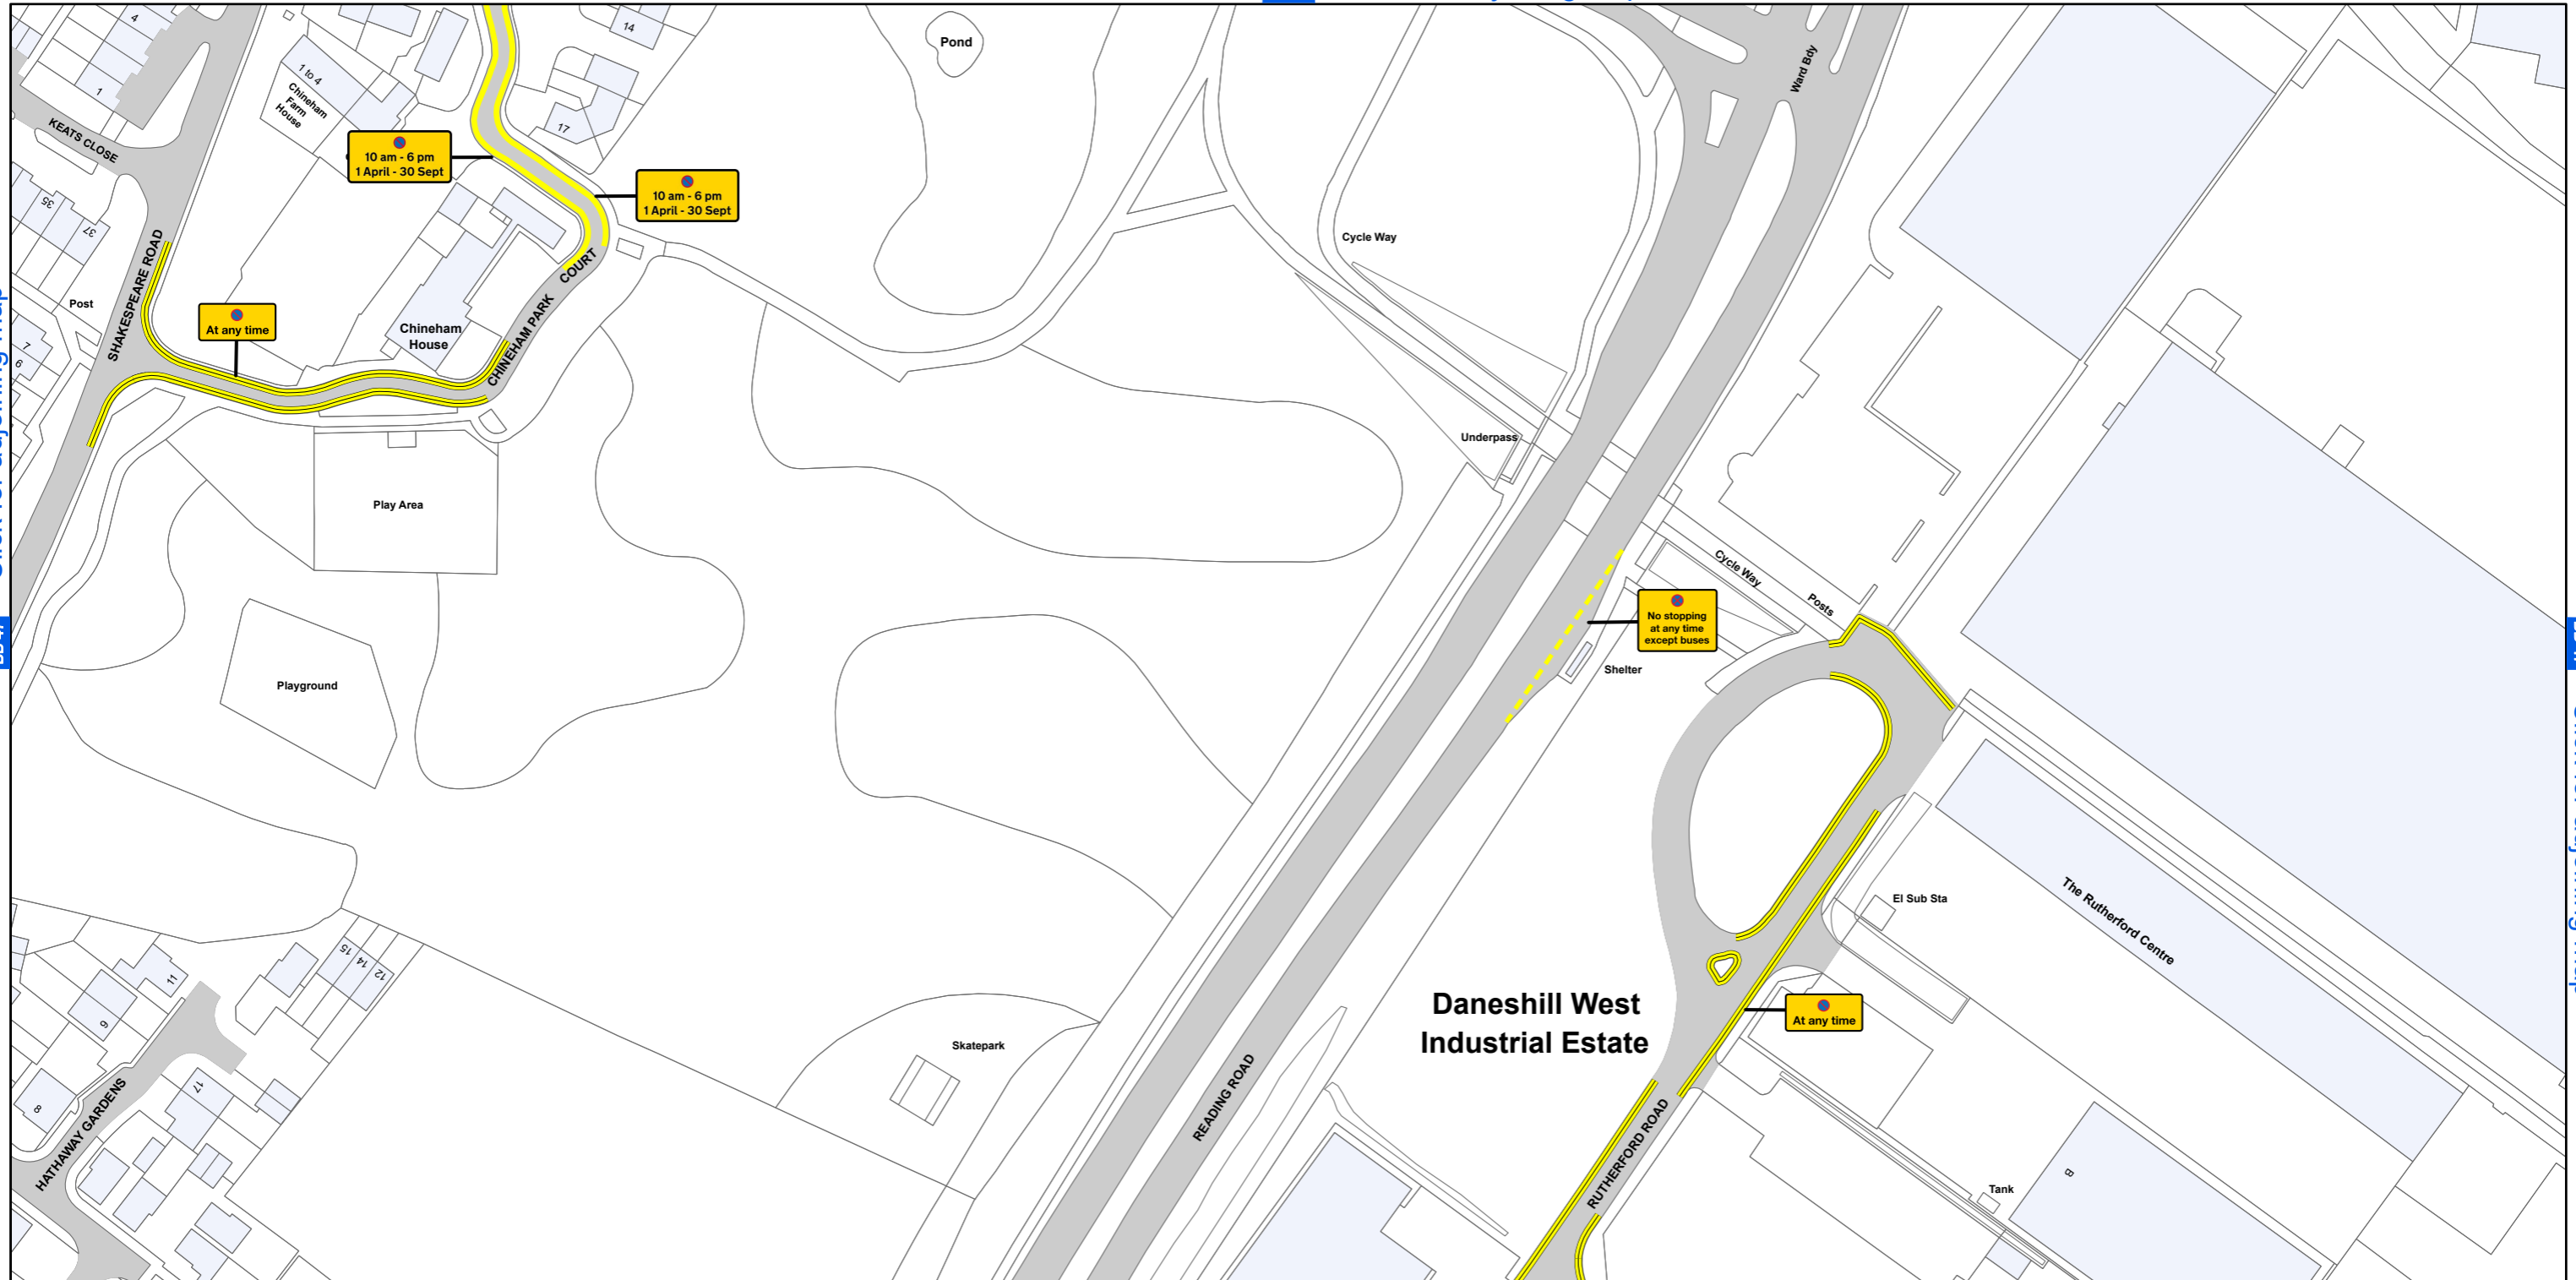

AREA CODE: BC 47

SHEET REVISION NUMBER - 0

SHEET ACTIVE FROM - 14 April 2018

[BC 46](#) Click for adjoining map

[BB 47](#) Click for adjoining map

[BD 47](#) Click for adjoining map

[BC 48](#) Click for adjoining map

SCALE - 1:1,250 @ A3

Basingstoke and Deane Borough Council
(Prohibition and Restriction of Waiting and Loading
and Parking Places) (Consolidation) Order 2018

**Basingstoke
and Deane**

Basingstoke and Deane Borough Council
Civic Offices
London Road
Basingstoke
Hampshire
RG21 4AH

© Crown copyright and database rights 2018 Ordnance Survey LA100019356

Produced by JL Mapping Services Ltd