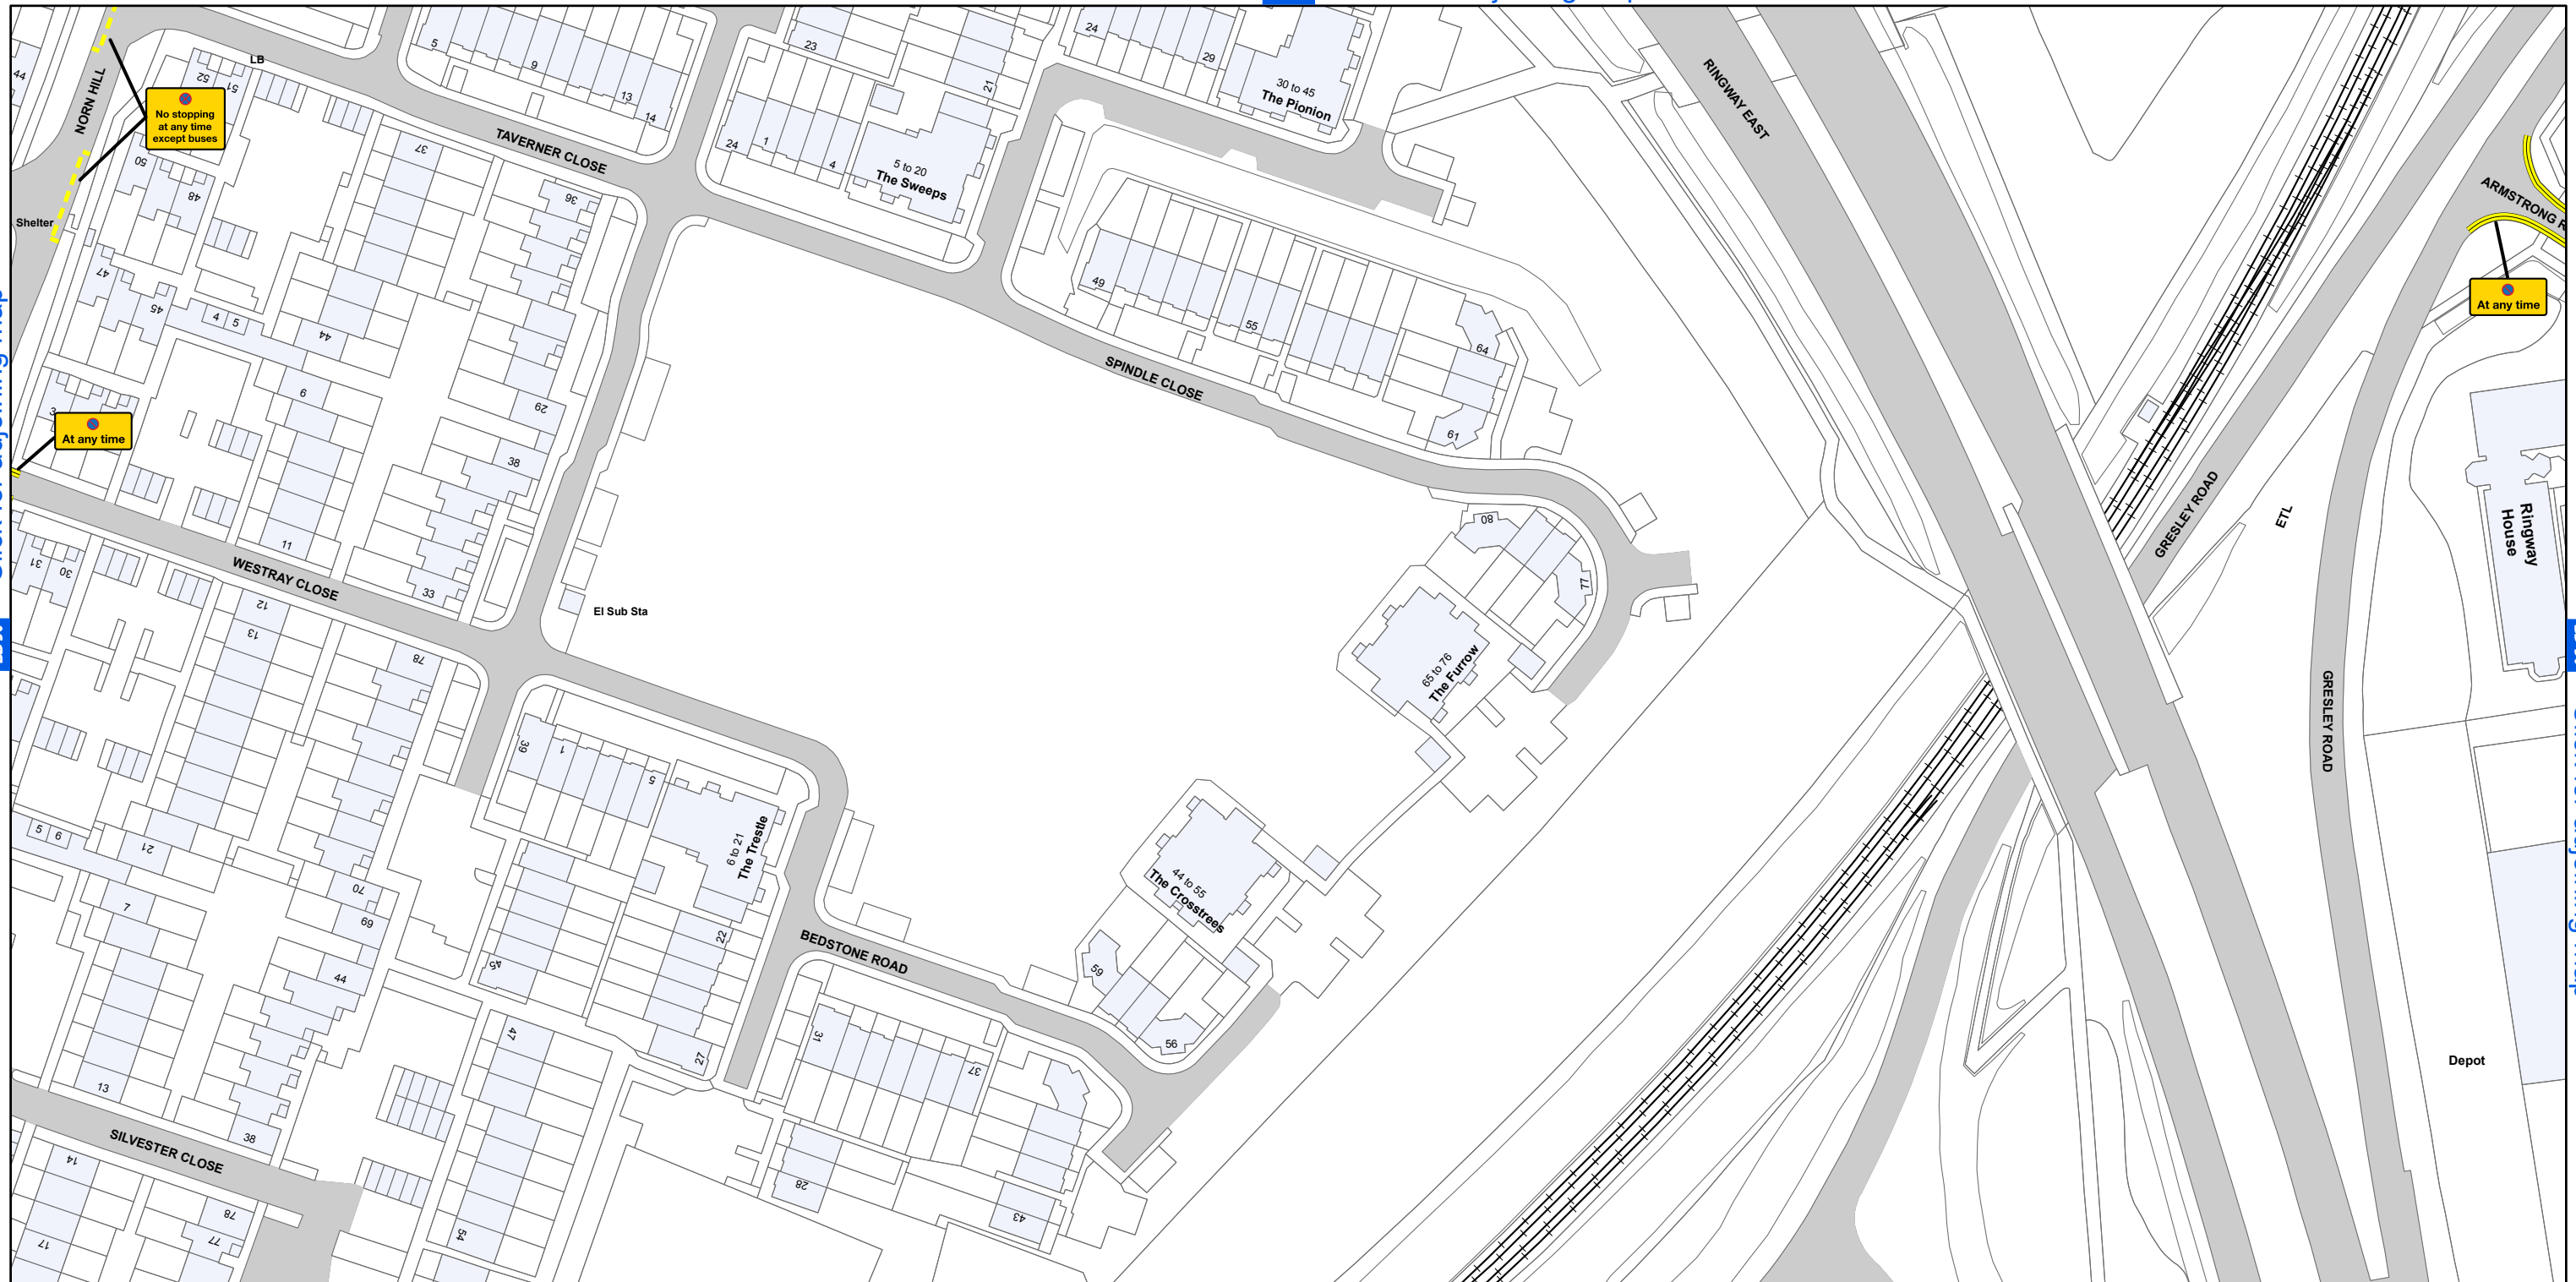

AREA CODE: BC 50

SHEET REVISION NUMBER - 1

SHEET ACTIVE FROM - 27 April 2019

[BC 49](#) Click for adjoining map

[Click for adjoining map](#)

[Click for adjoining map](#)

[BC 51](#) Click for adjoining map

SCALE - 1:1,250 @ A3

Basingstoke and Deane Borough Council
(Prohibition and Restriction of Waiting and Loading
and Parking Places) (Consolidation) Order 2018

**Basingstoke
and Deane**

Basingstoke and Deane Borough Council
Civic Offices
London Road
Basingstoke
Hampshire
RG21 4AH

© Crown copyright and database rights 2018 Ordnance Survey LA100019356

Produced by JL Mapping Services Ltd