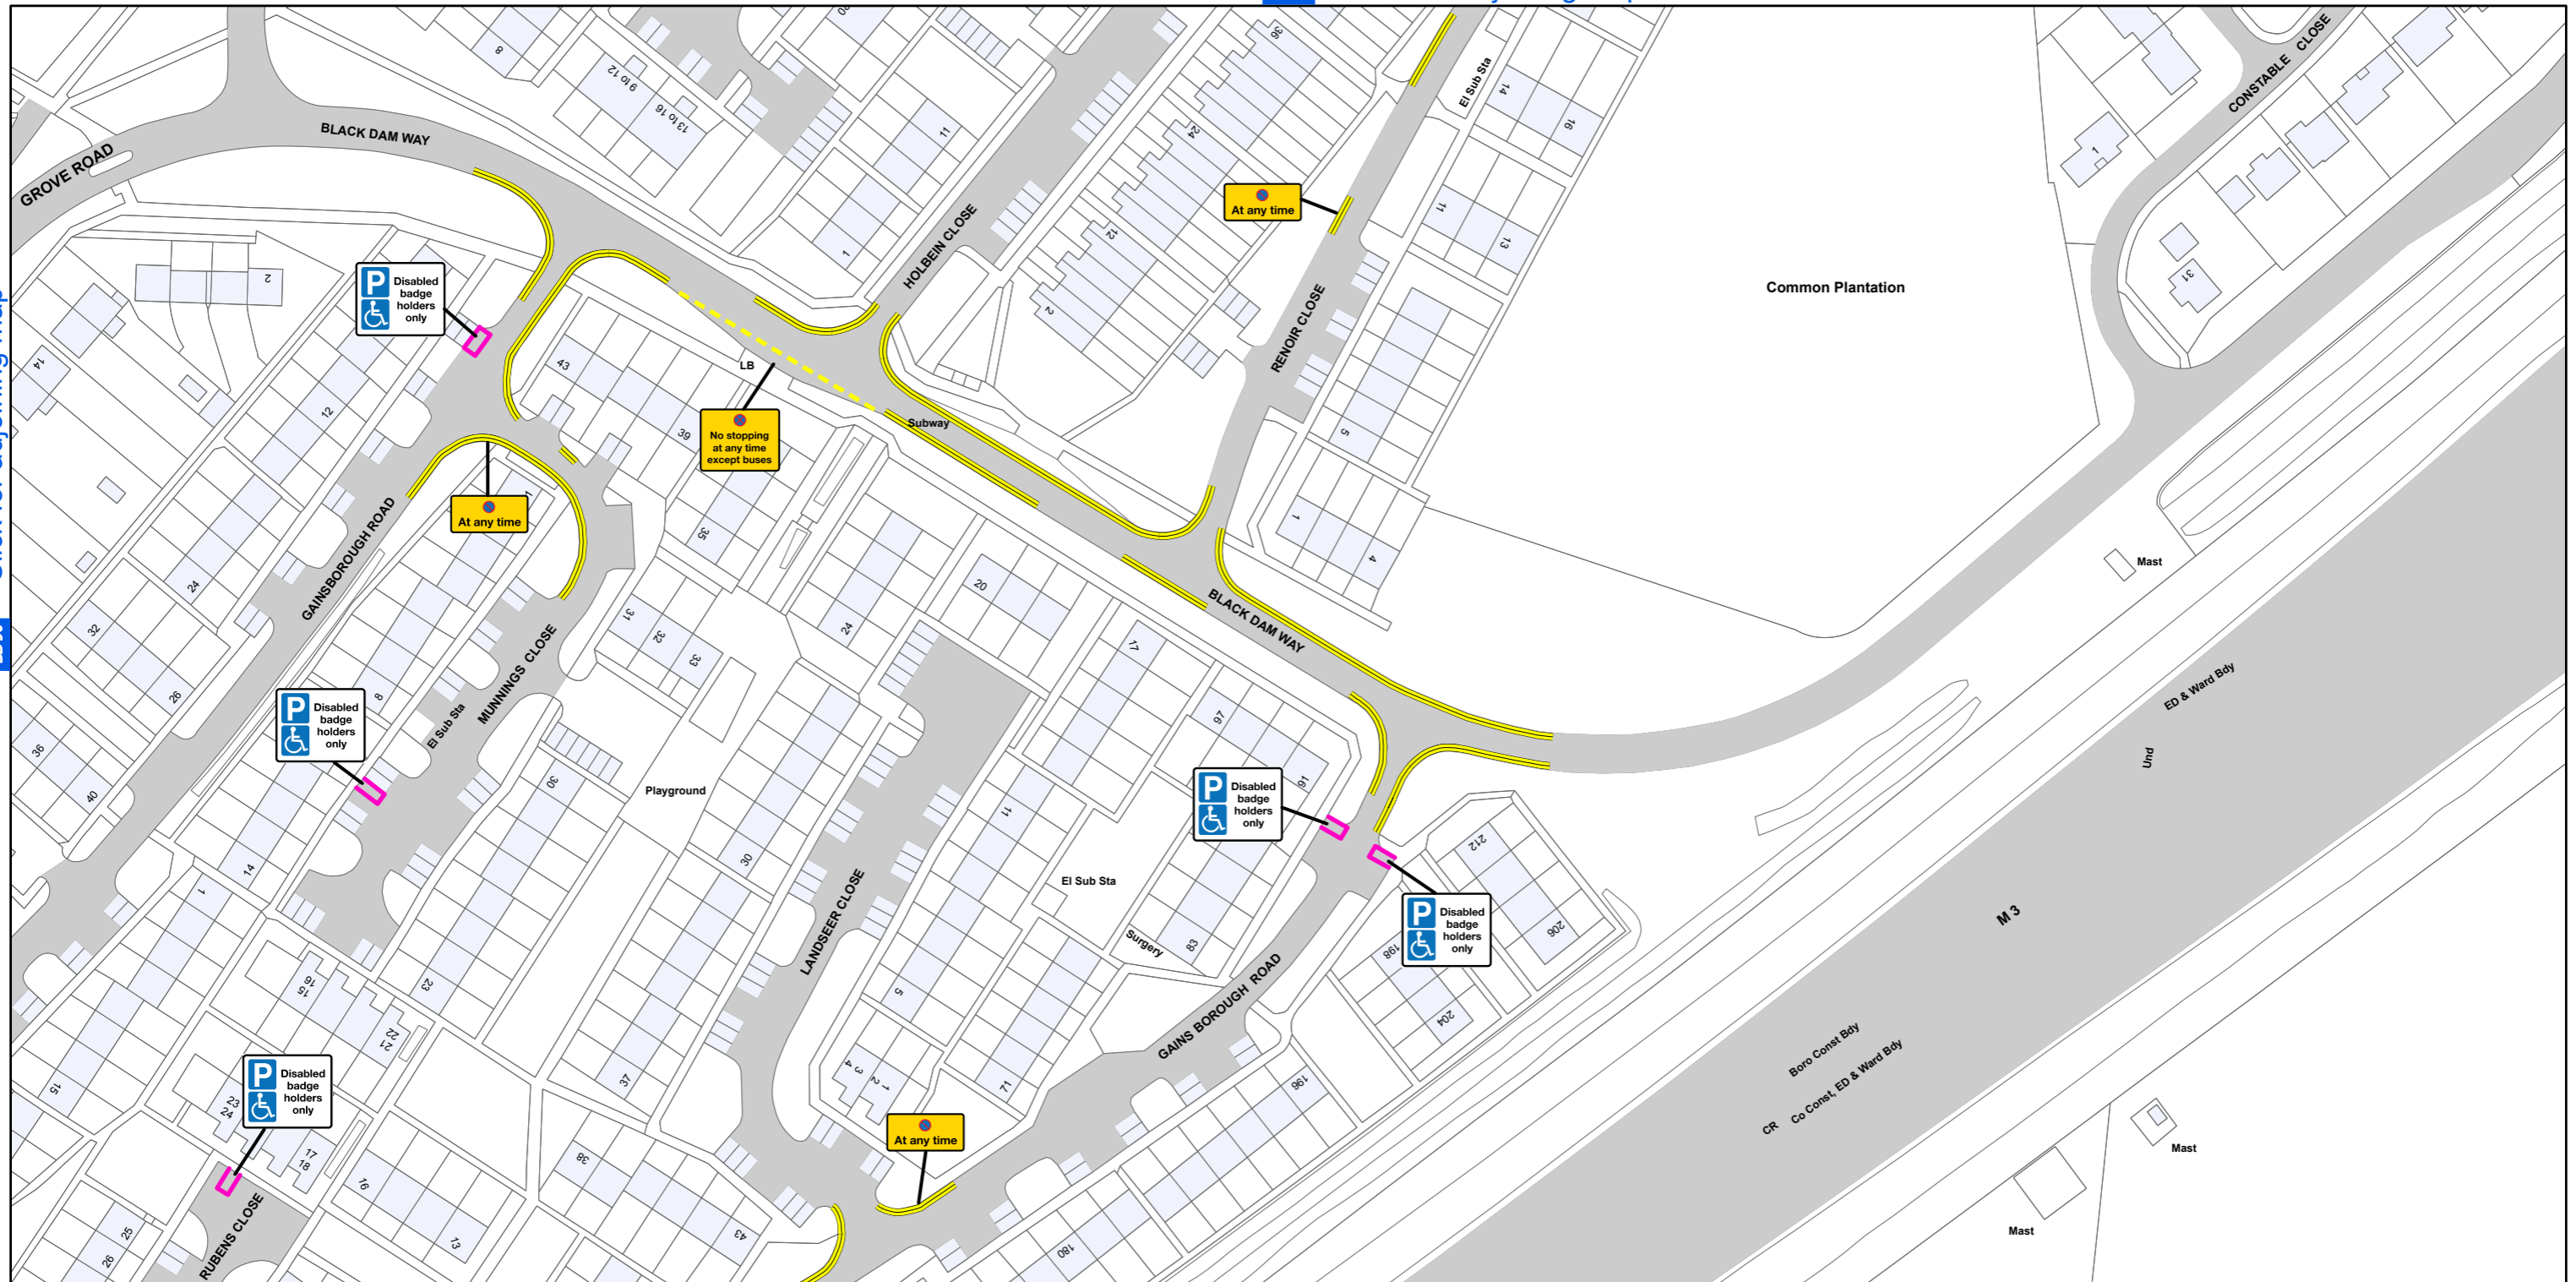

AREA CODE: BC 58

SHEET REVISION NUMBER - 0

SHEET ACTIVE FROM - 14 April 2018

[BC 57](#) Click for adjoining map

[BB 58](#) Click for adjoining map

[BC 59](#) Click for adjoining map

SCALE - 1:1,250 @ A3

Basingstoke and Deane Borough Council
(Prohibition and Restriction of Waiting and Loading
and Parking Places) (Consolidation) Order 2018

**Basingstoke
and Deane**

Basingstoke and Deane Borough Council
Civic Offices
London Road
Basingstoke
Hampshire
RG21 4AH

© Crown copyright and database rights 2018 Ordnance Survey LA100019356

Produced by JL Mapping Services Ltd