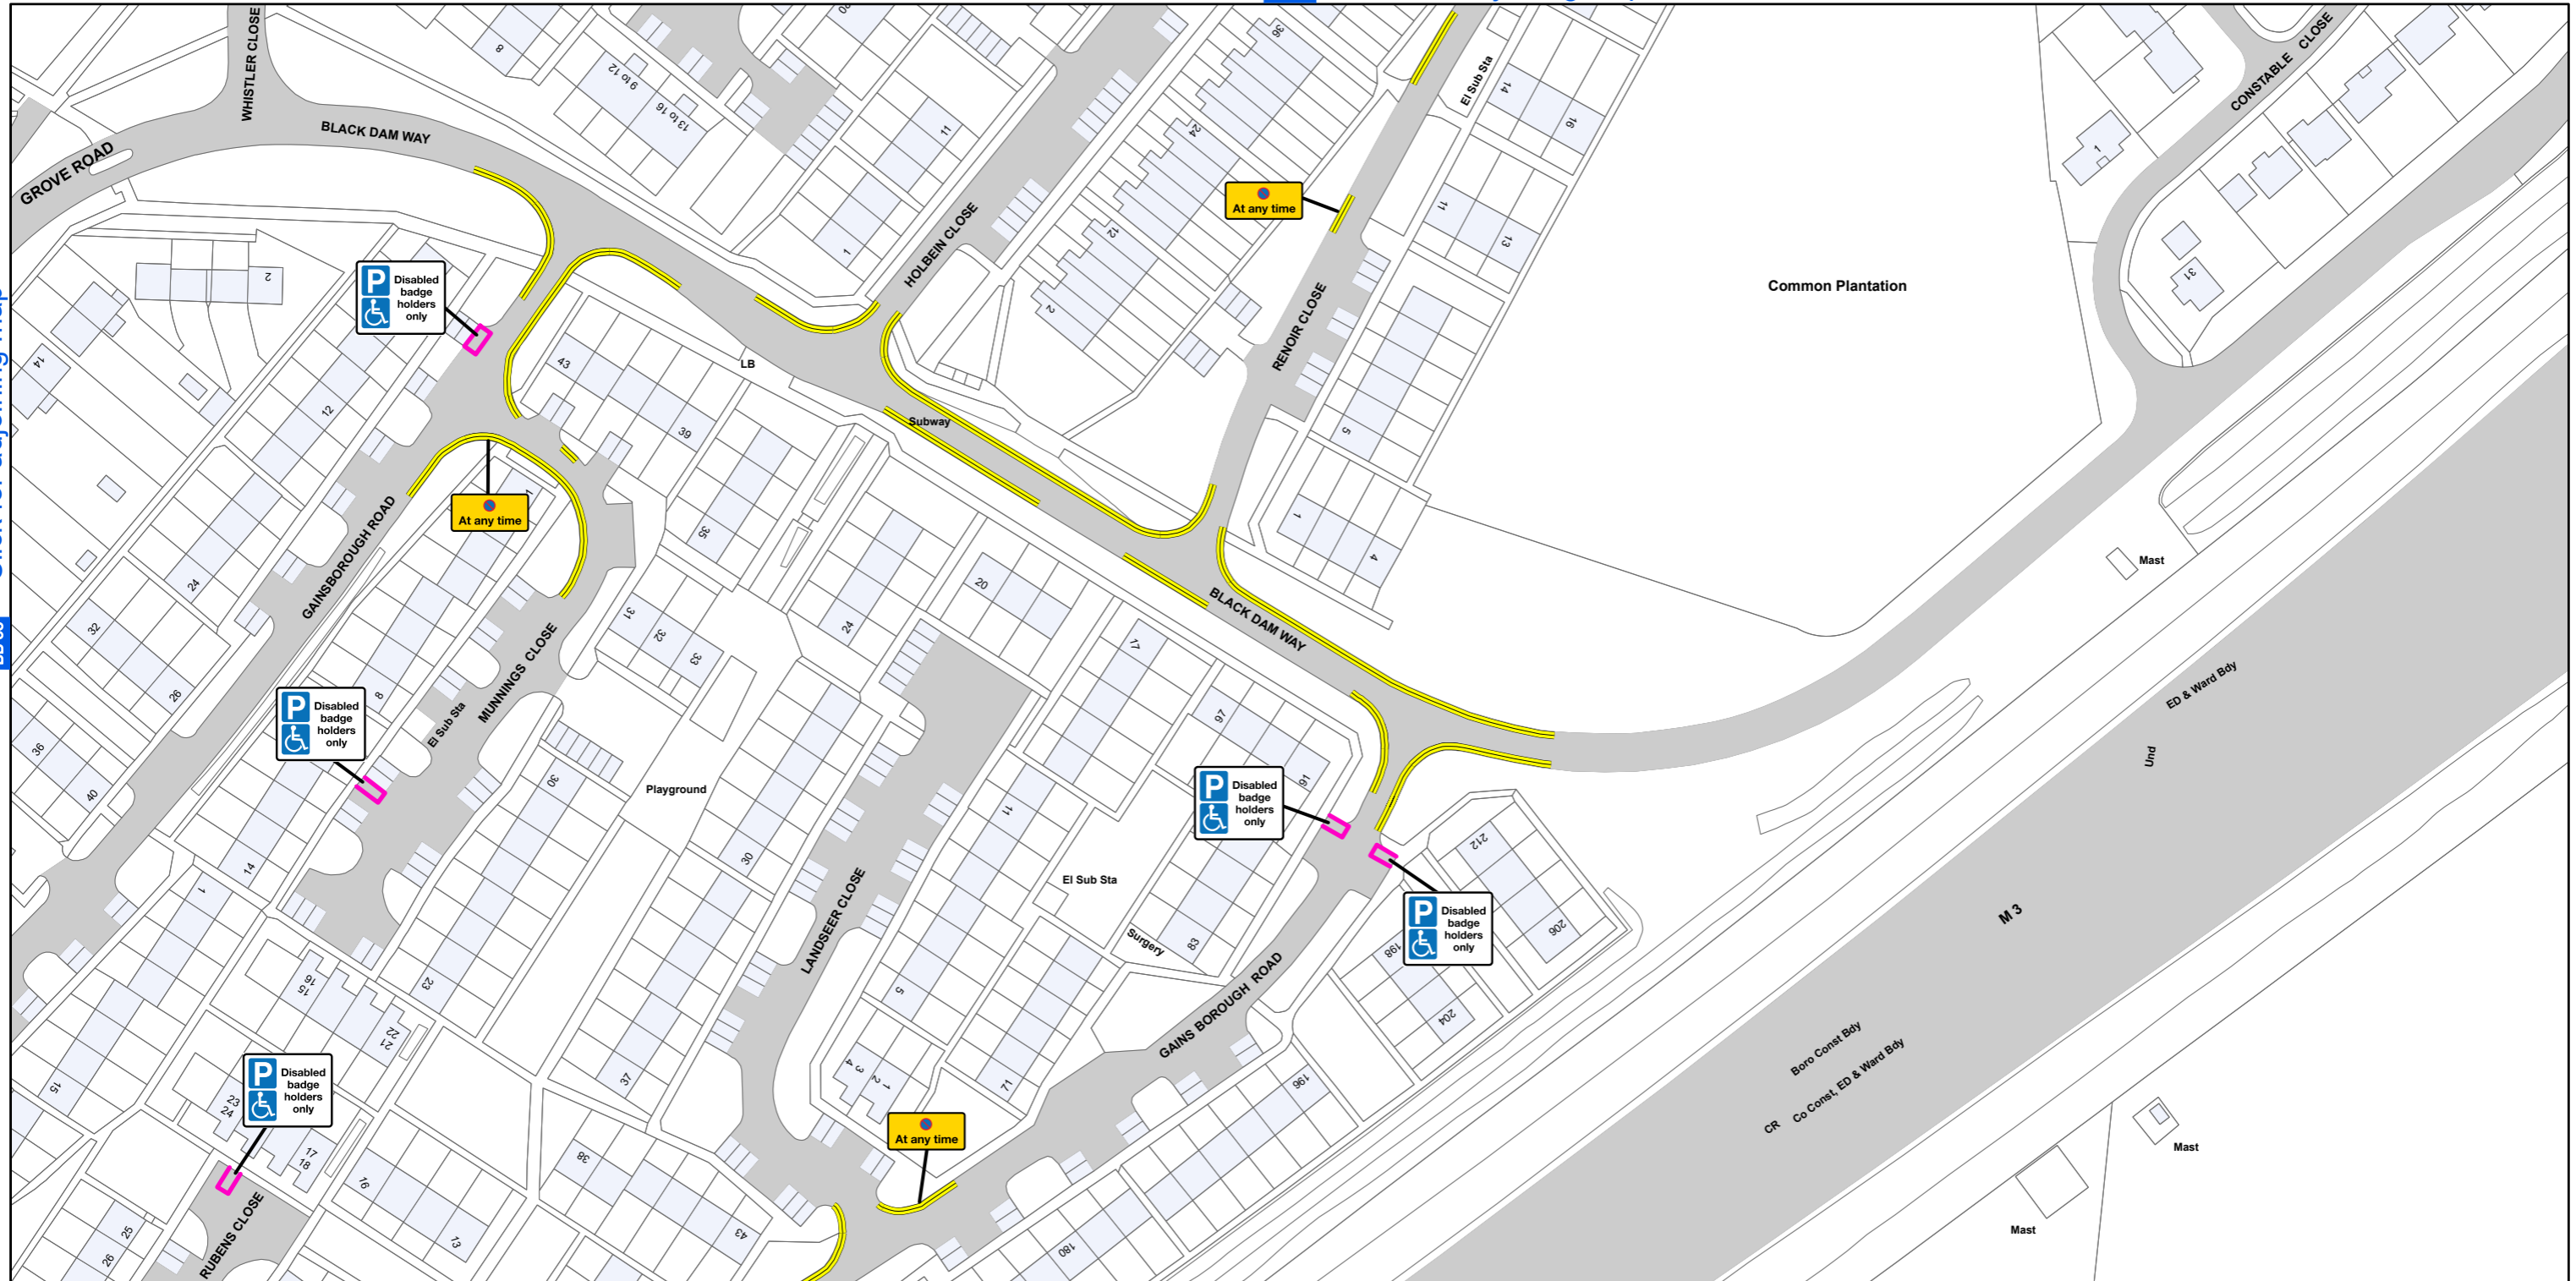

# AREA CODE: BC 58

SHEET REVISION NUMBER - 0

SHEET ACTIVE FROM - 14 April 2018

[BC 57](#) Click for adjoining map

[BB 53](#) Click for adjoining map

[BC 59](#) Click for adjoining map

SCALE - 1:1,250 @ A3

Basingstoke and Deane Borough Council  
(Prohibition and Restriction of Waiting and Loading  
and Parking Places) (Consolidation) Order 2018

**Basingstoke  
and Deane**

Basingstoke and Deane Borough Council  
Civic Offices  
London Road  
Basingstoke  
Hampshire  
RG21 4AH

© Crown copyright and database rights 2018 Ordnance Survey LA100019356

Produced by JL Mapping Services Ltd