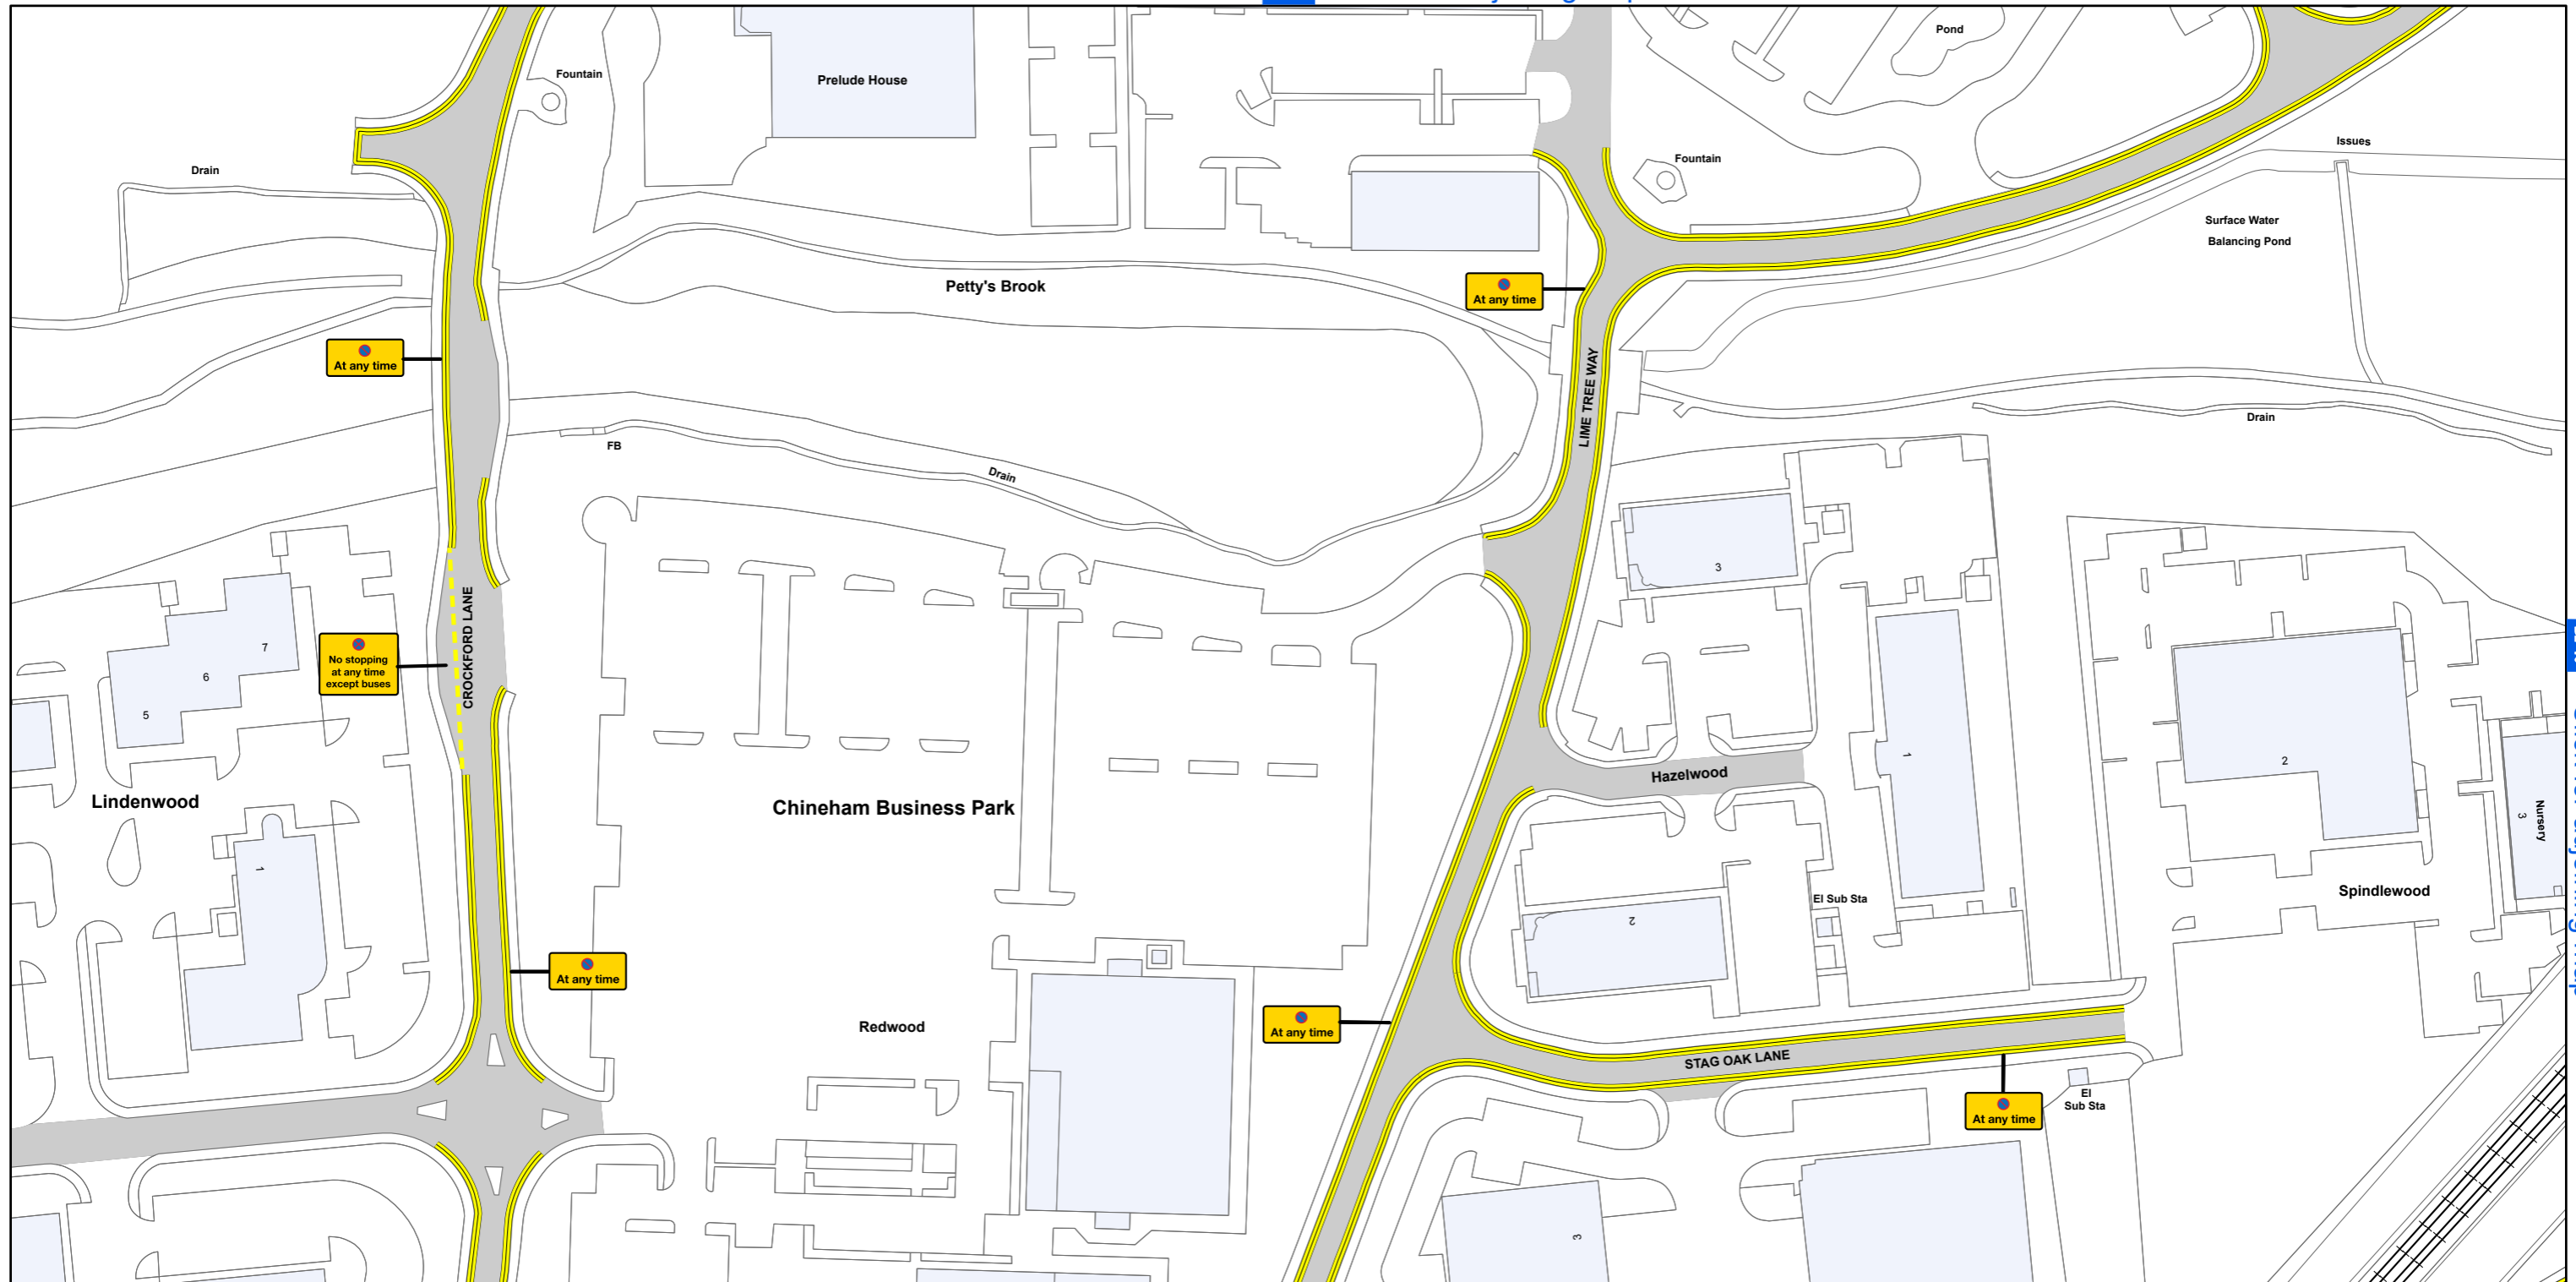

AREA CODE: BD 40

SHEET REVISION NUMBER - 0

SHEET ACTIVE FROM - 14 April 2018

[BD 39](#) Click for adjoining map

[BE 40](#) Click for adjoining map

[BD 41](#) Click for adjoining map

SCALE - 1:1,250 @ A3

Basingstoke and Deane Borough Council
(Prohibition and Restriction of Waiting and Loading
and Parking Places) (Consolidation) Order 2018

Basingstoke
and Deane

Basingstoke and Deane Borough Council
Civic Offices
London Road
Basingstoke
Hampshire
RG21 4AH

© Crown copyright and database rights 2018 Ordnance Survey LA100019356

Produced by JL Mapping Services Ltd