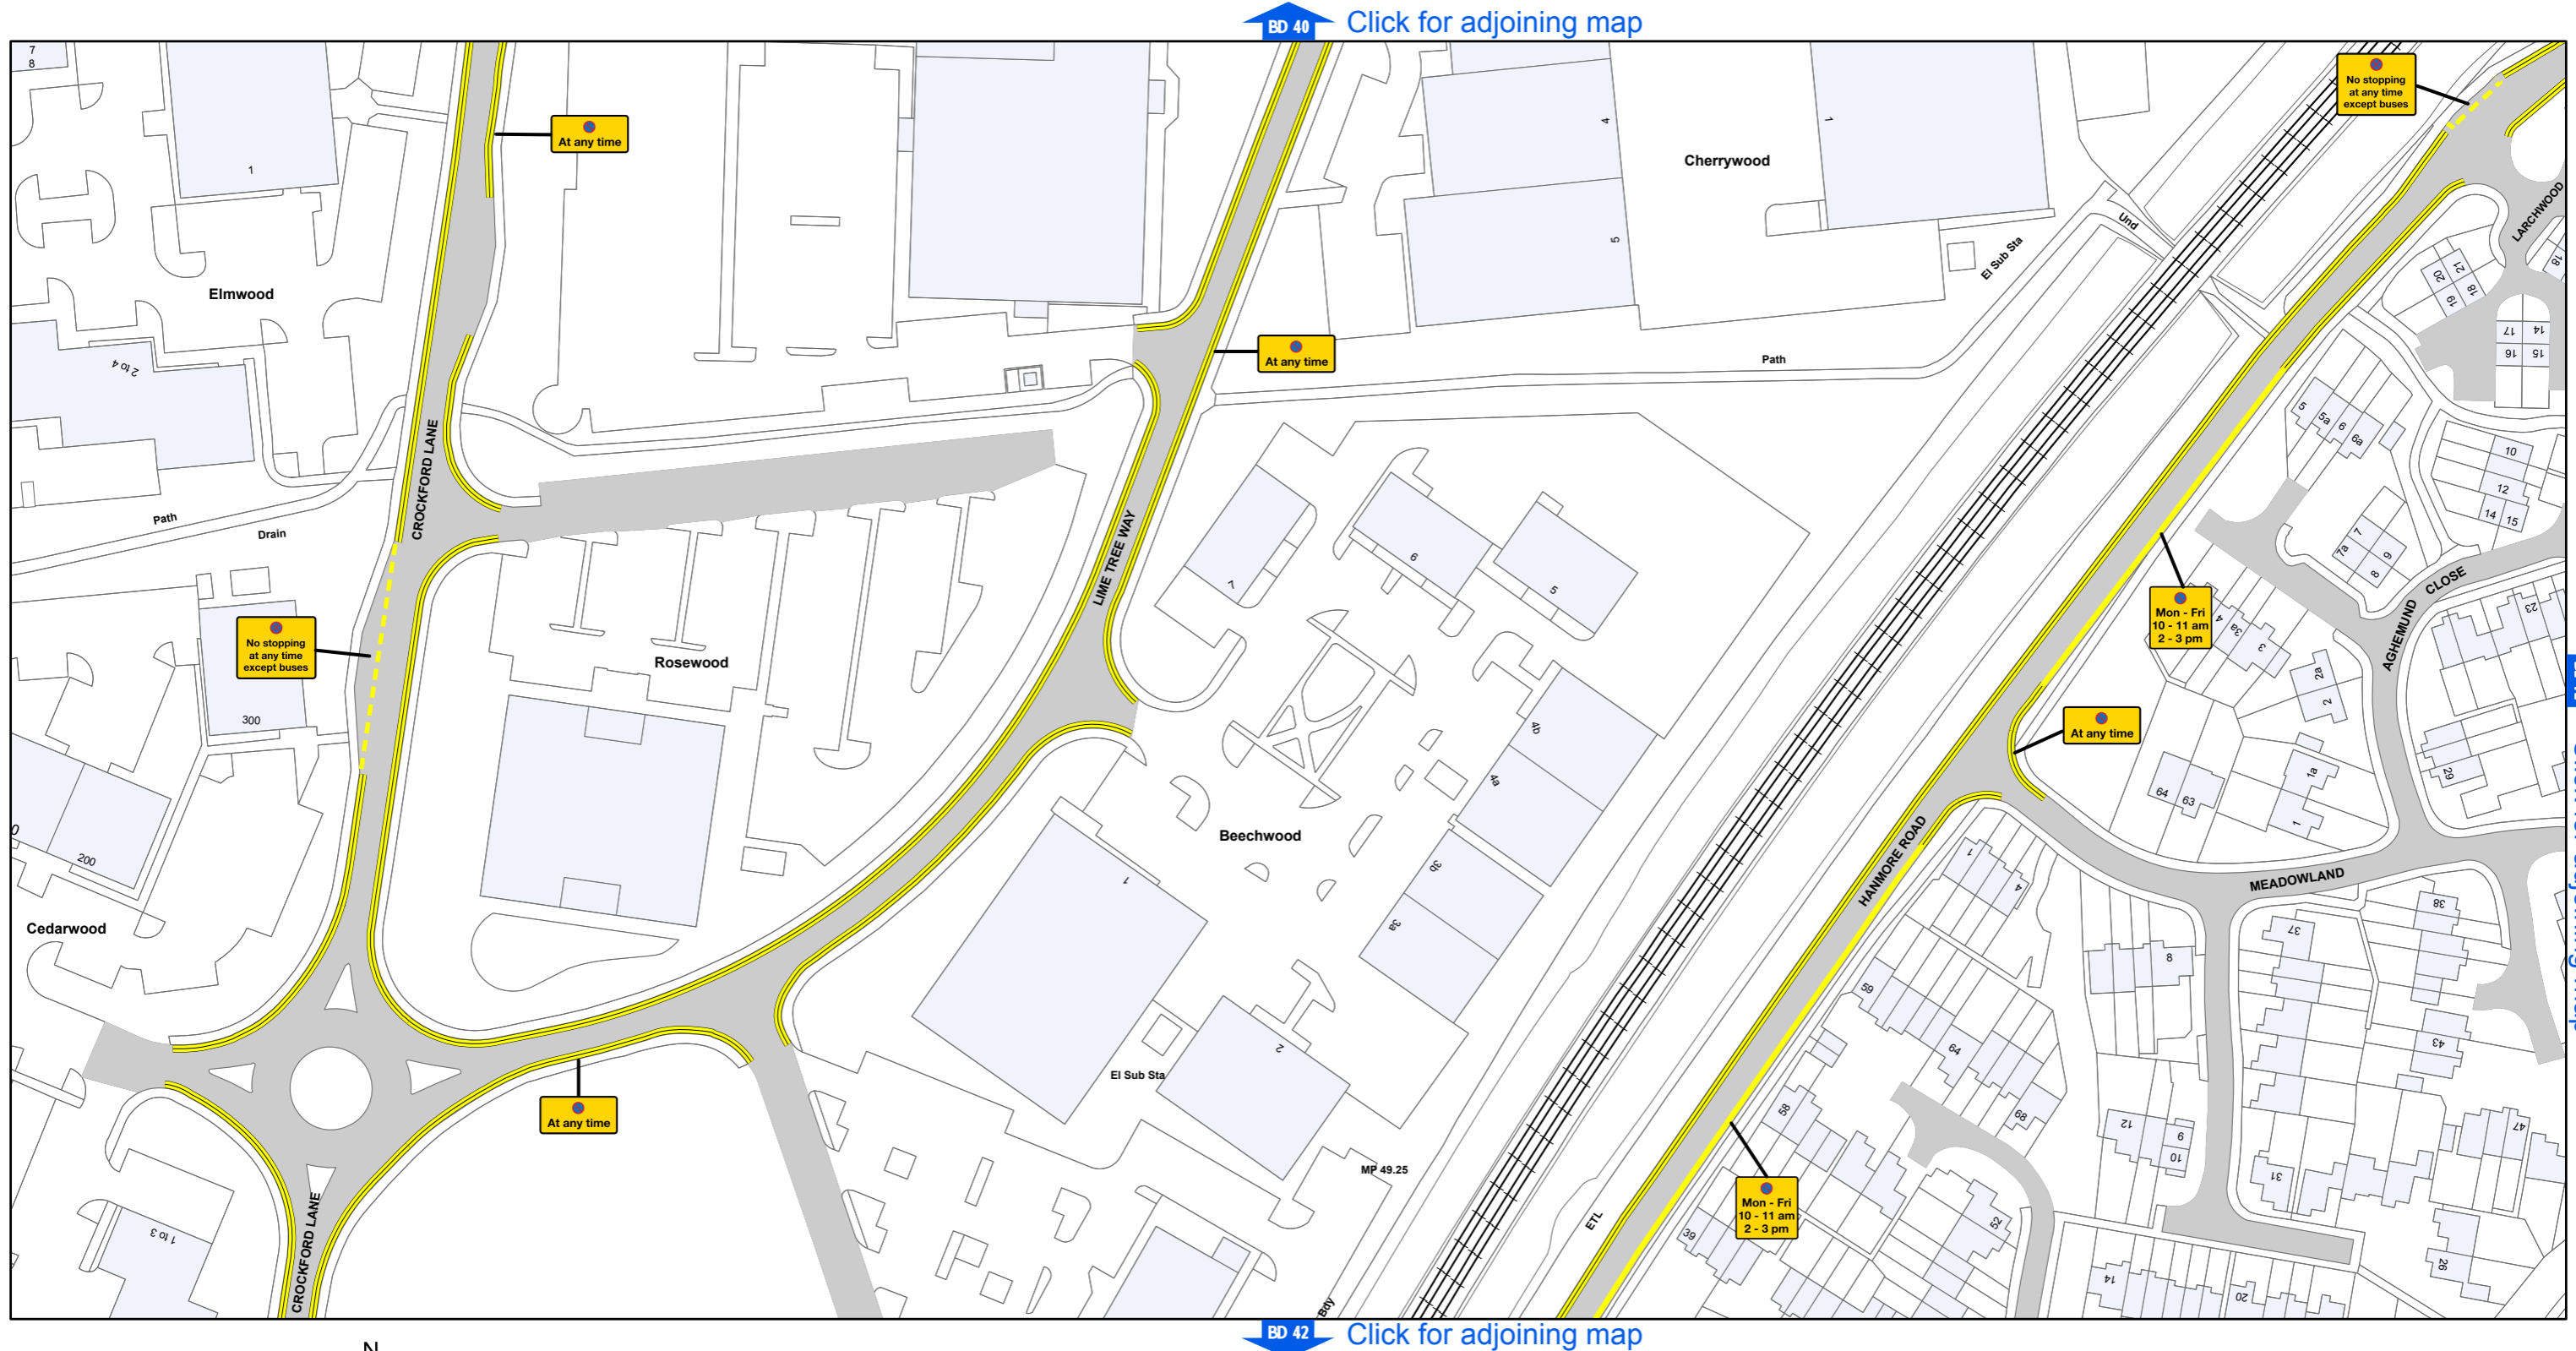

AREA CODE: BD 41

SHEET REVISION NUMBER - 0

SHEET ACTIVE FROM - 14 April 2018

SCALE - 1:1,250 @ A3

Basingstoke and Deane Borough Council
(Prohibition and Restriction of Waiting and Loading
and Parking Places) (Consolidation) Order 2018

Basingstoke
and Deane

Basingstoke and Deane Borough Council
Civic Offices
London Road
Basingstoke
Hampshire
RG21 4AH

© Crown copyright and database rights 2018 Ordnance Survey LA100019356

Produced by JL Mapping Services Ltd