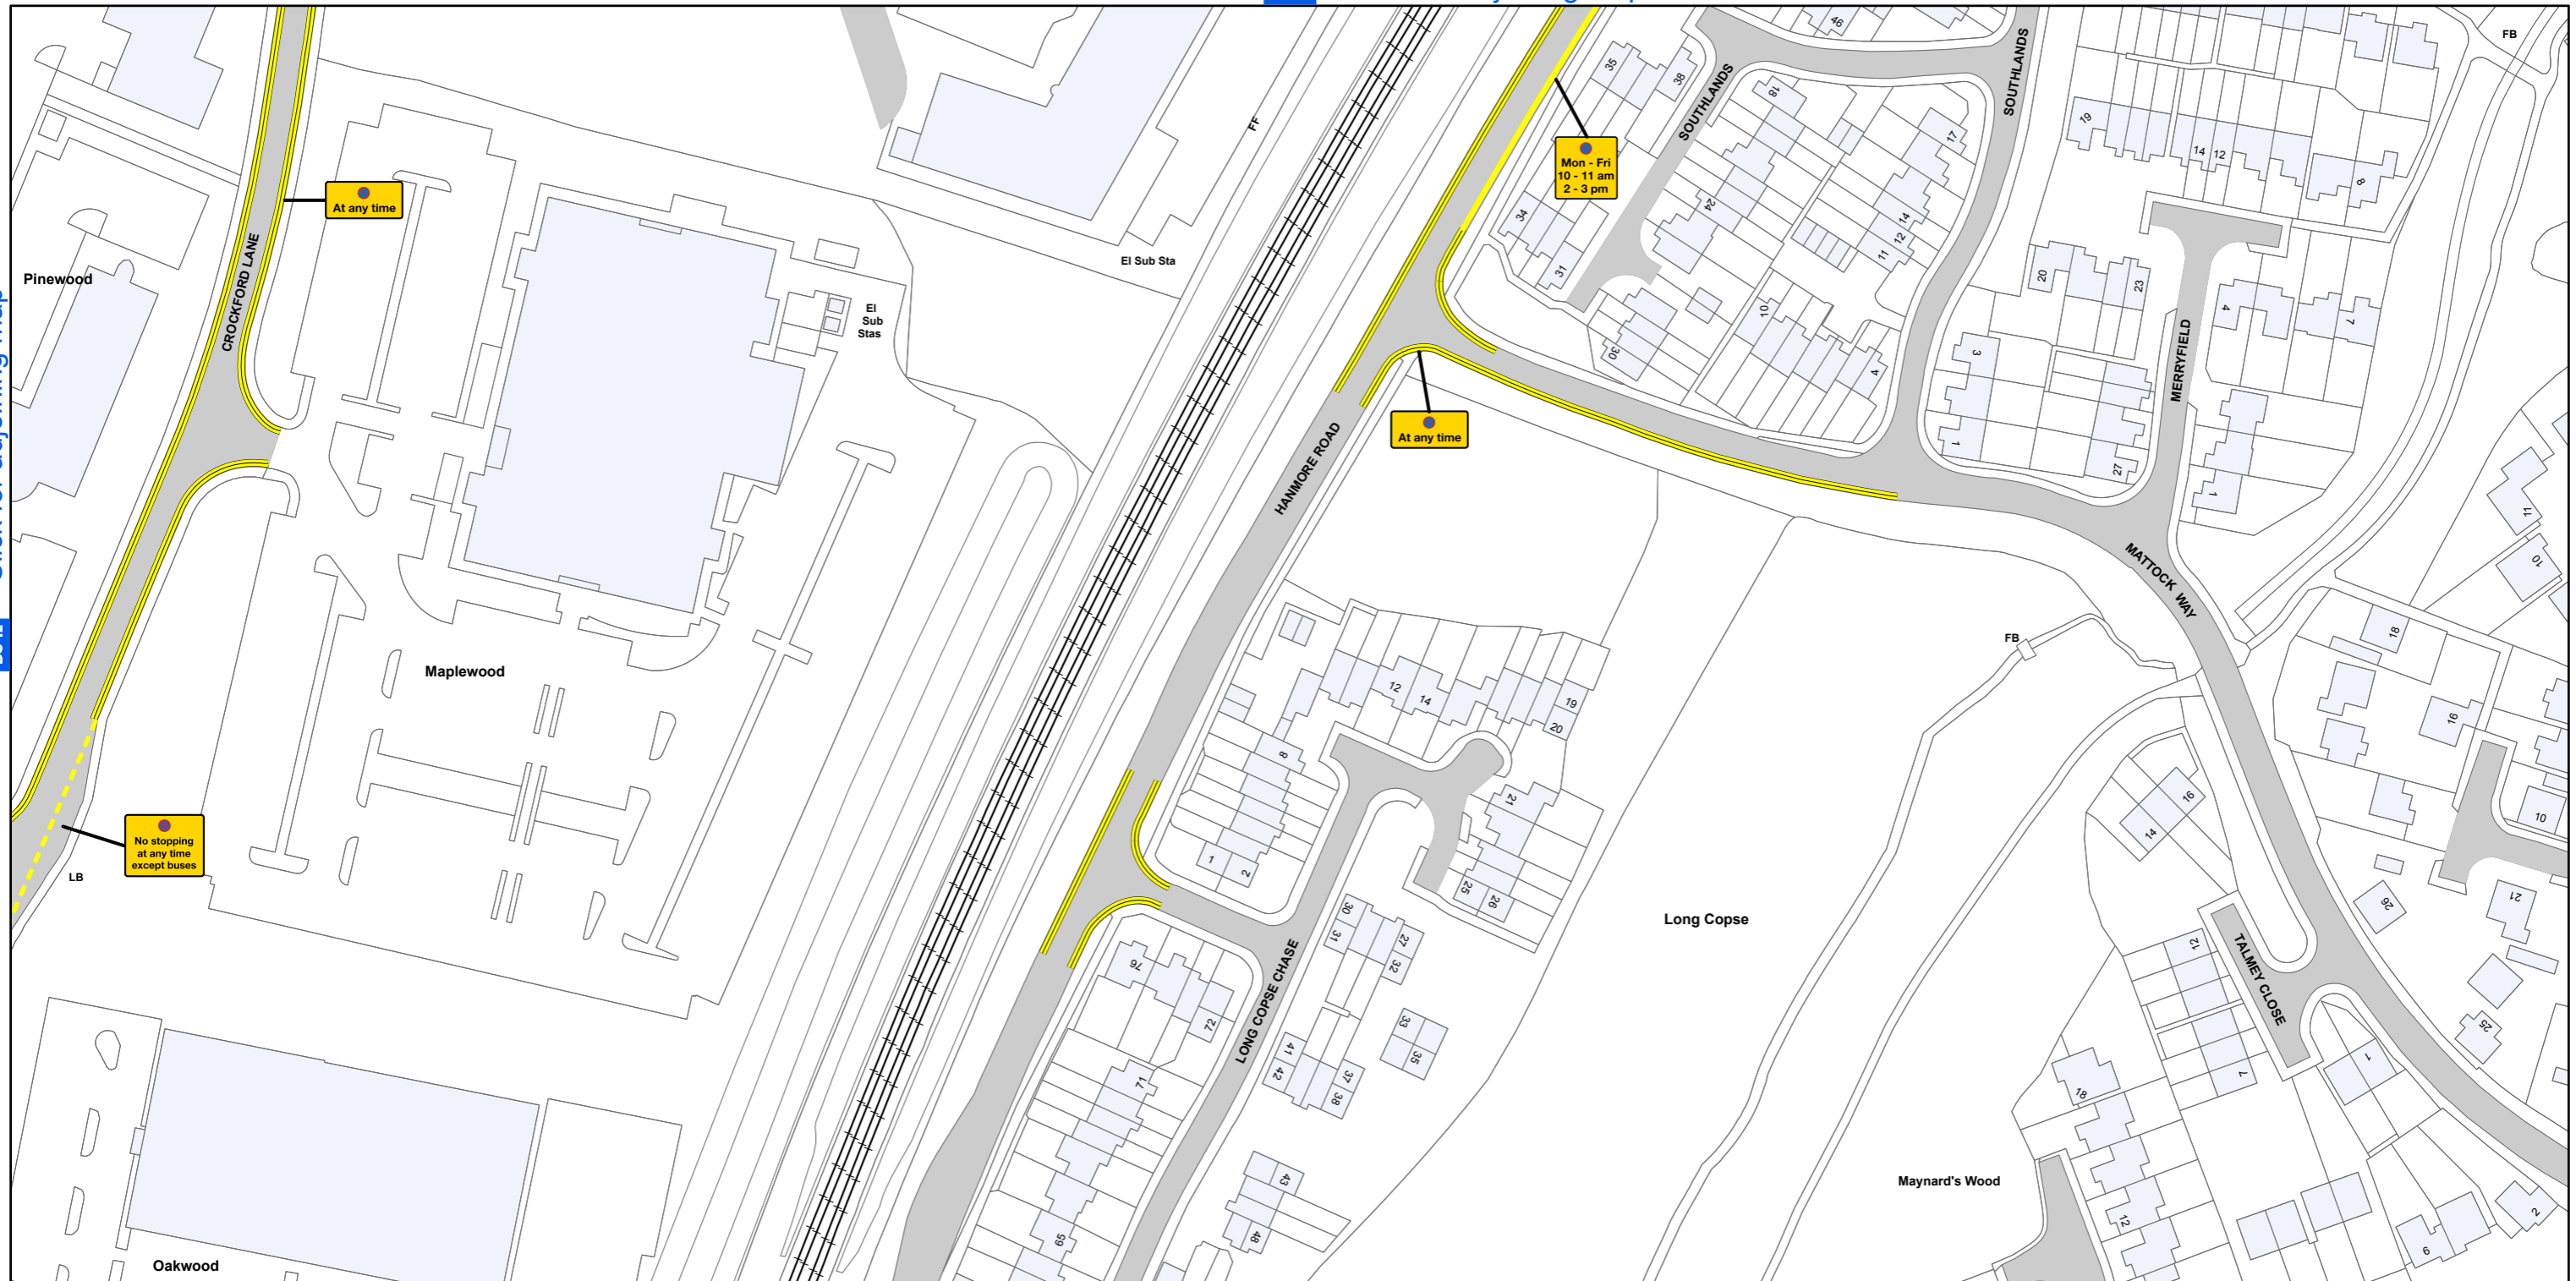

# AREA CODE: BD 42

SHEET REVISION NUMBER - 0

SHEET ACTIVE FROM - 14 April 2018

[BD 41](#) Click for adjoining map

[BC 42](#) Click for adjoining map

[BD 43](#) Click for adjoining map

SCALE - 1:1,250 @ A3

Basingstoke and Deane Borough Council  
(Prohibition and Restriction of Waiting and Loading  
and Parking Places) (Consolidation) Order 2018

**Basingstoke  
and Deane**

Basingstoke and Deane Borough Council  
Civic Offices  
London Road  
Basingstoke  
Hampshire  
RG21 4AH

© Crown copyright and database rights 2018 Ordnance Survey LA100019356