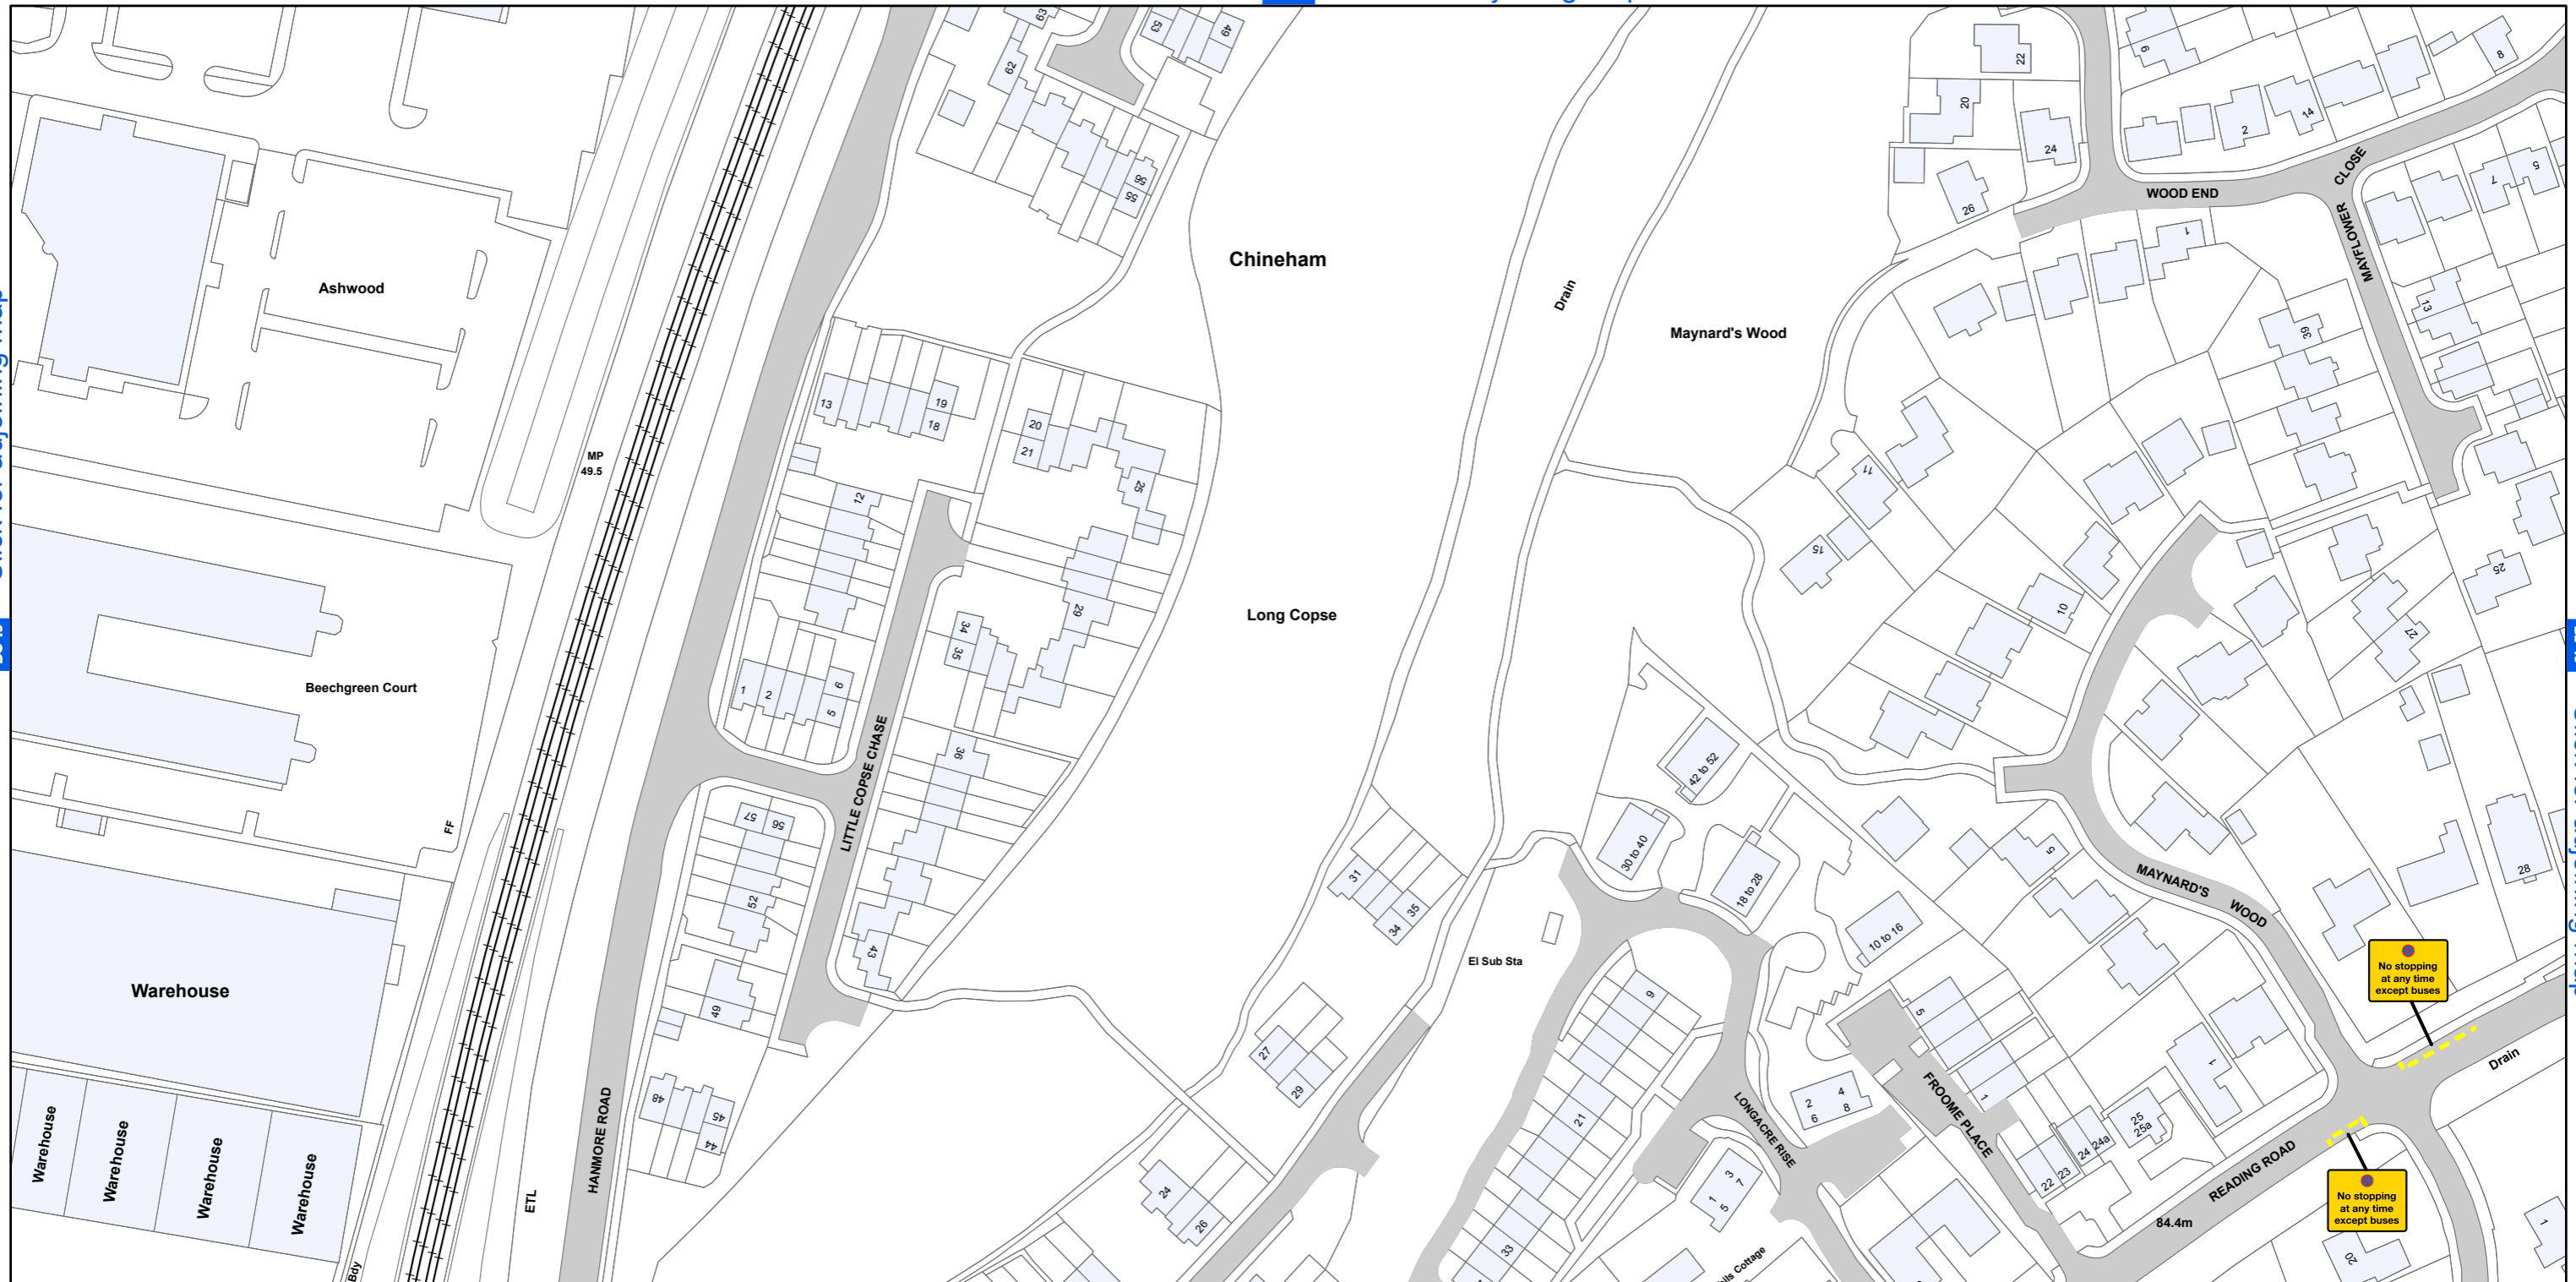

AREA CODE: BD 43

SHEET REVISION NUMBER - 0

SHEET ACTIVE FROM - 14 April 2018

[BD 42](#) Click for adjoining map

[BC 43](#) Click for adjoining map

[BE 43](#) Click for adjoining map

[BD 44](#) Click for adjoining map

SCALE - 1:1,250 @ A3

Basingstoke and Deane Borough Council
(Prohibition and Restriction of Waiting and Loading
and Parking Places) (Consolidation) Order 2018

**Basingstoke
and Deane**

Basingstoke and Deane Borough Council
Civic Offices
London Road
Basingstoke
Hampshire
RG21 4AH

© Crown copyright and database rights 2018 Ordnance Survey LA100019356

Produced by JL Mapping Services Ltd