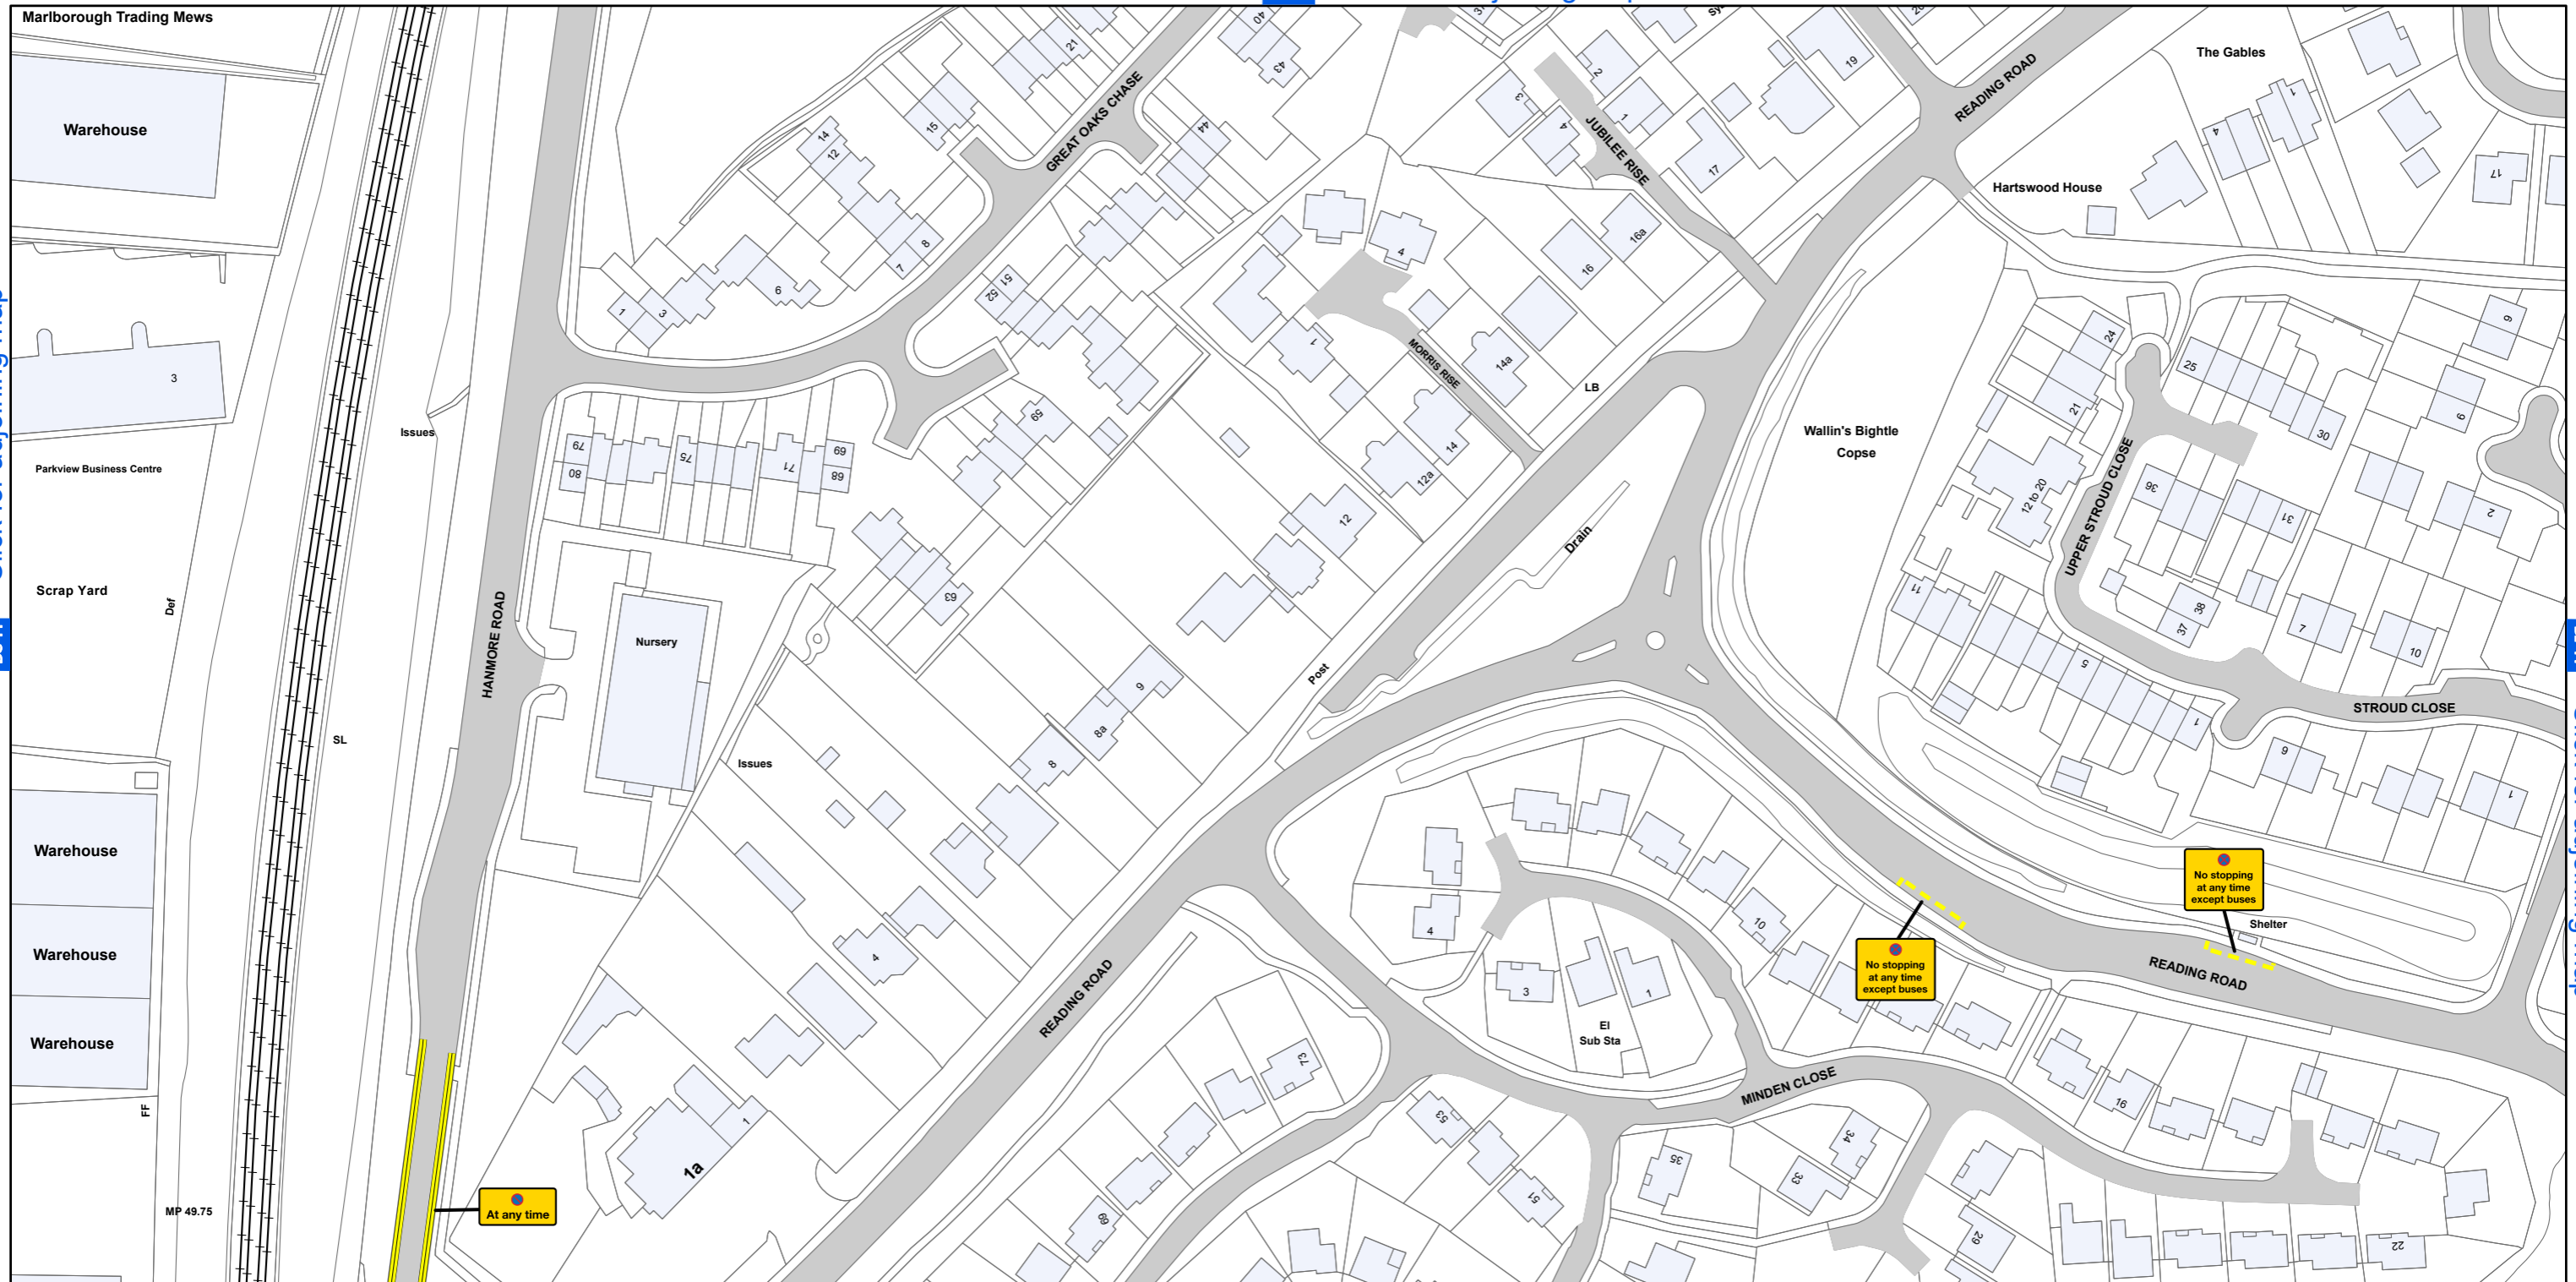

AREA CODE: BD 44

SHEET REVISION NUMBER - 0

SHEET ACTIVE FROM - 14 April 2018

[BD 43](#) Click for adjoining map

[BC 44](#) Click for adjoining map

[BE 44](#) Click for adjoining map

[BD 45](#) Click for adjoining map

SCALE - 1:1,250 @ A3

Basingstoke and Deane Borough Council
(Prohibition and Restriction of Waiting and Loading
and Parking Places) (Consolidation) Order 2018

**Basingstoke
and Deane**

Basingstoke and Deane Borough Council
Civic Offices
London Road
Basingstoke
Hampshire
RG21 4AH

© Crown copyright and database rights 2018 Ordnance Survey LA100019356

Produced by JL Mapping Services Ltd