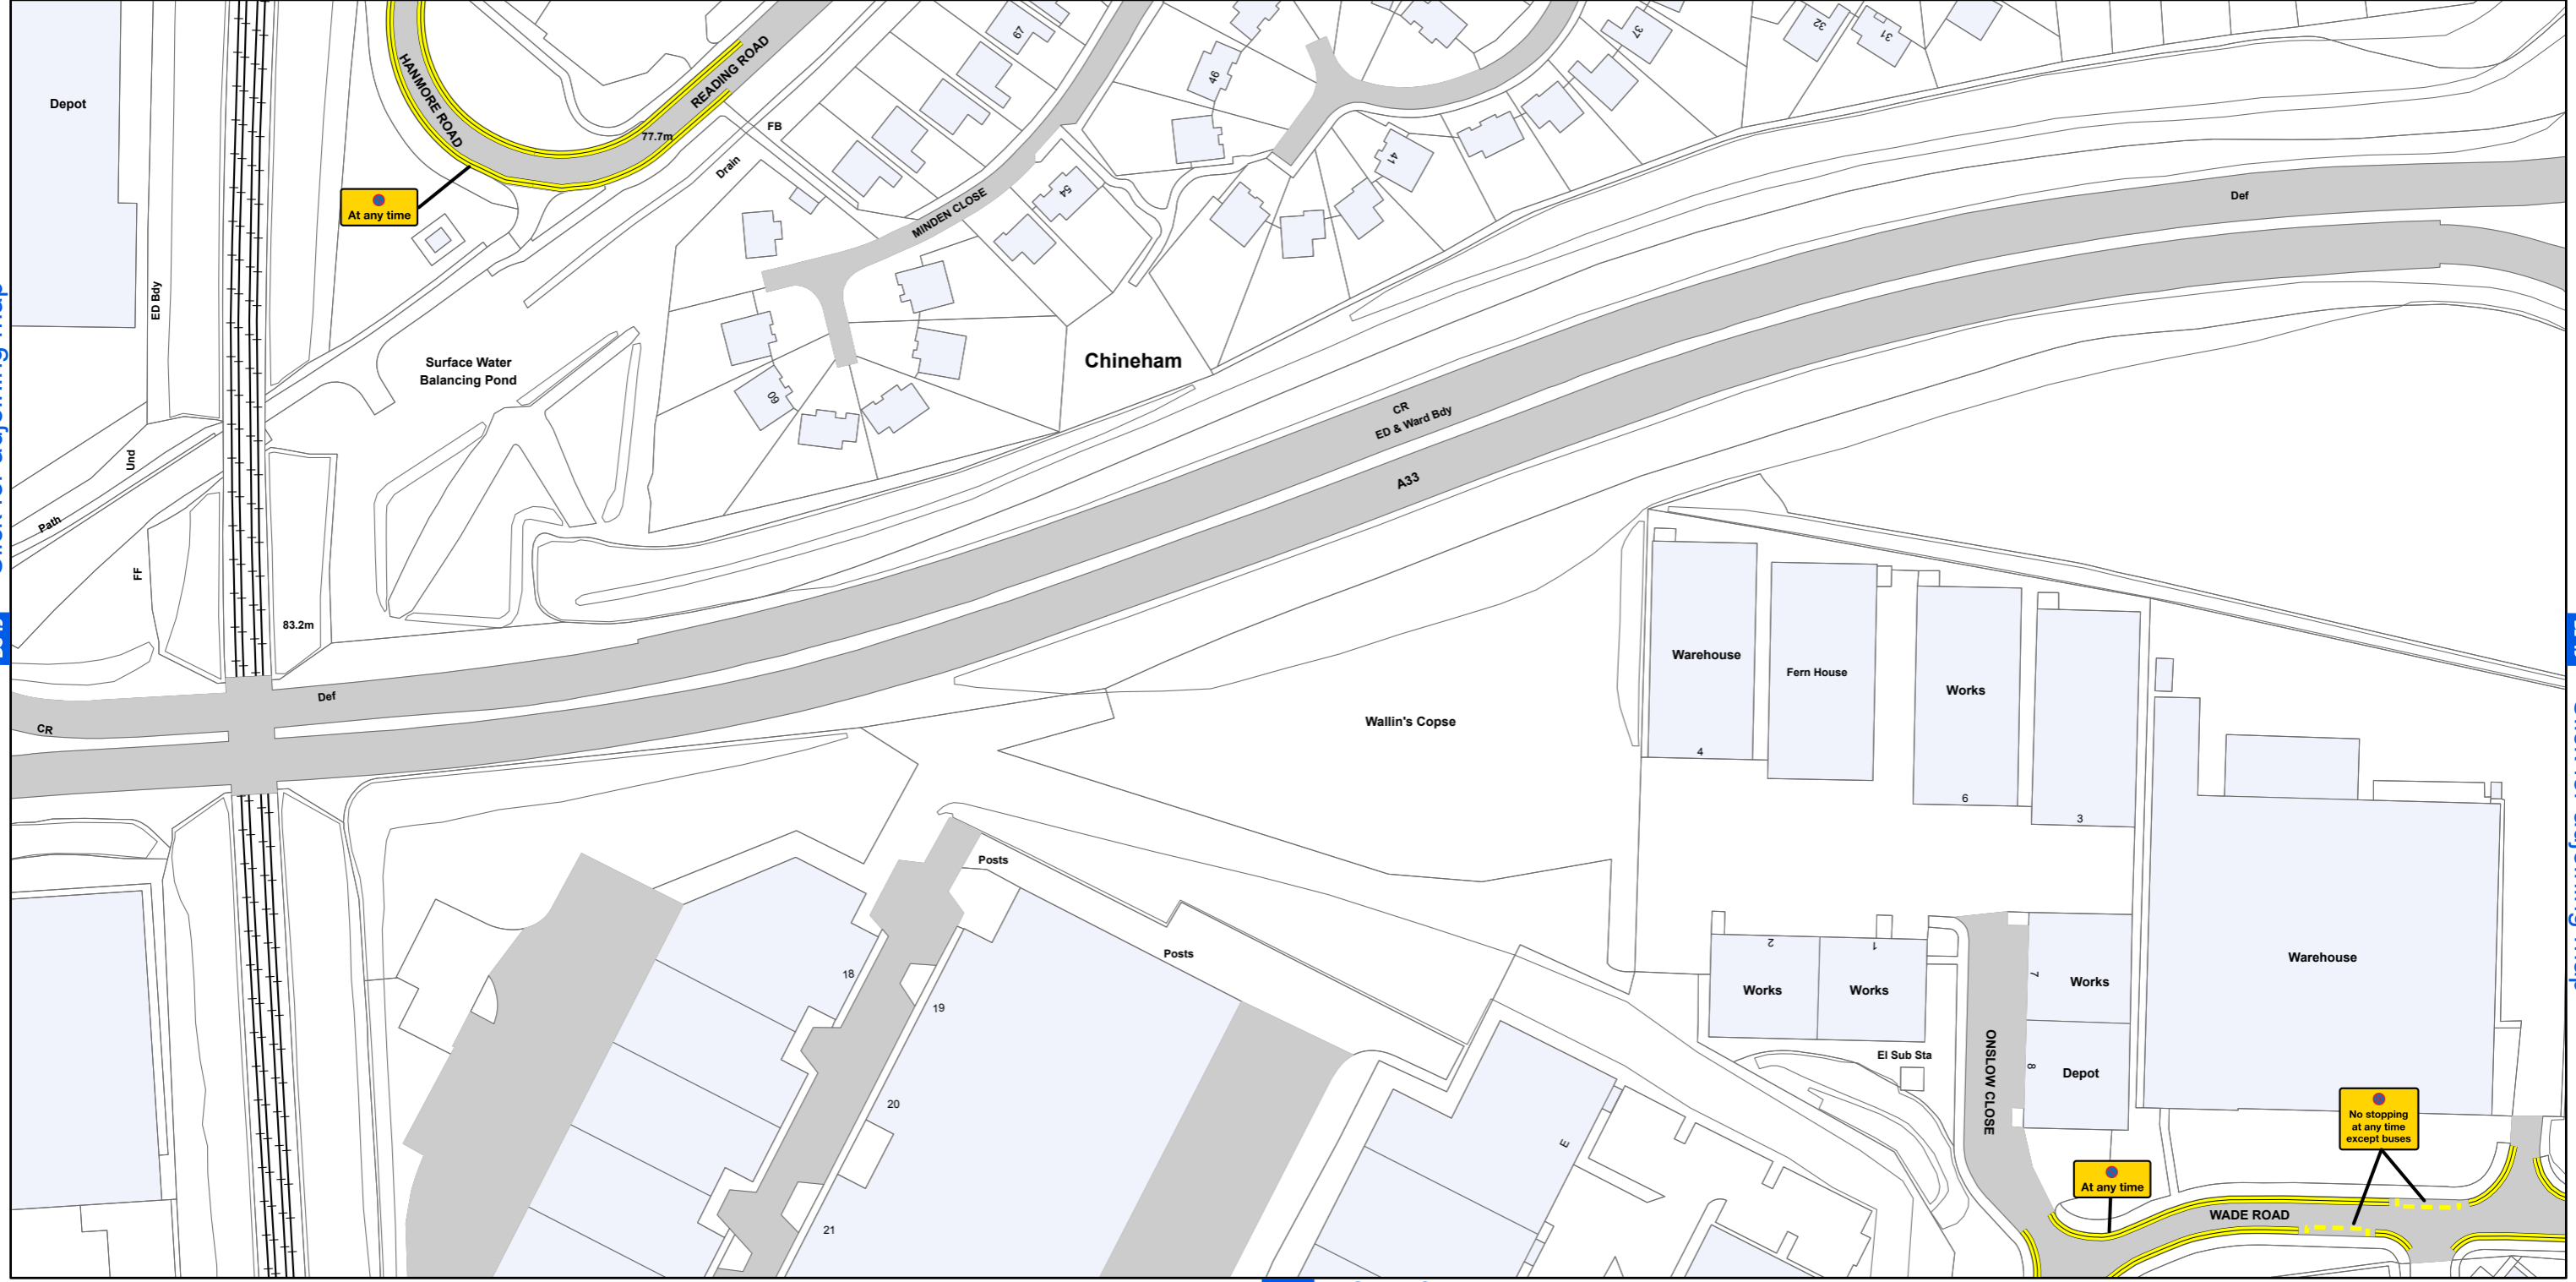

# AREA CODE: BD 45

SHEET REVISION NUMBER - 1

SHEET ACTIVE FROM - 27 April 2019

[BD 44](#) Click for adjoining map

[BC 45](#) Click for adjoining map

[BE 45](#) Click for adjoining map

[BD 46](#) Click for adjoining map

SCALE - 1:1,250 @ A3

Basingstoke and Deane Borough Council  
(Prohibition and Restriction of Waiting and Loading  
and Parking Places) (Consolidation) Order 2018