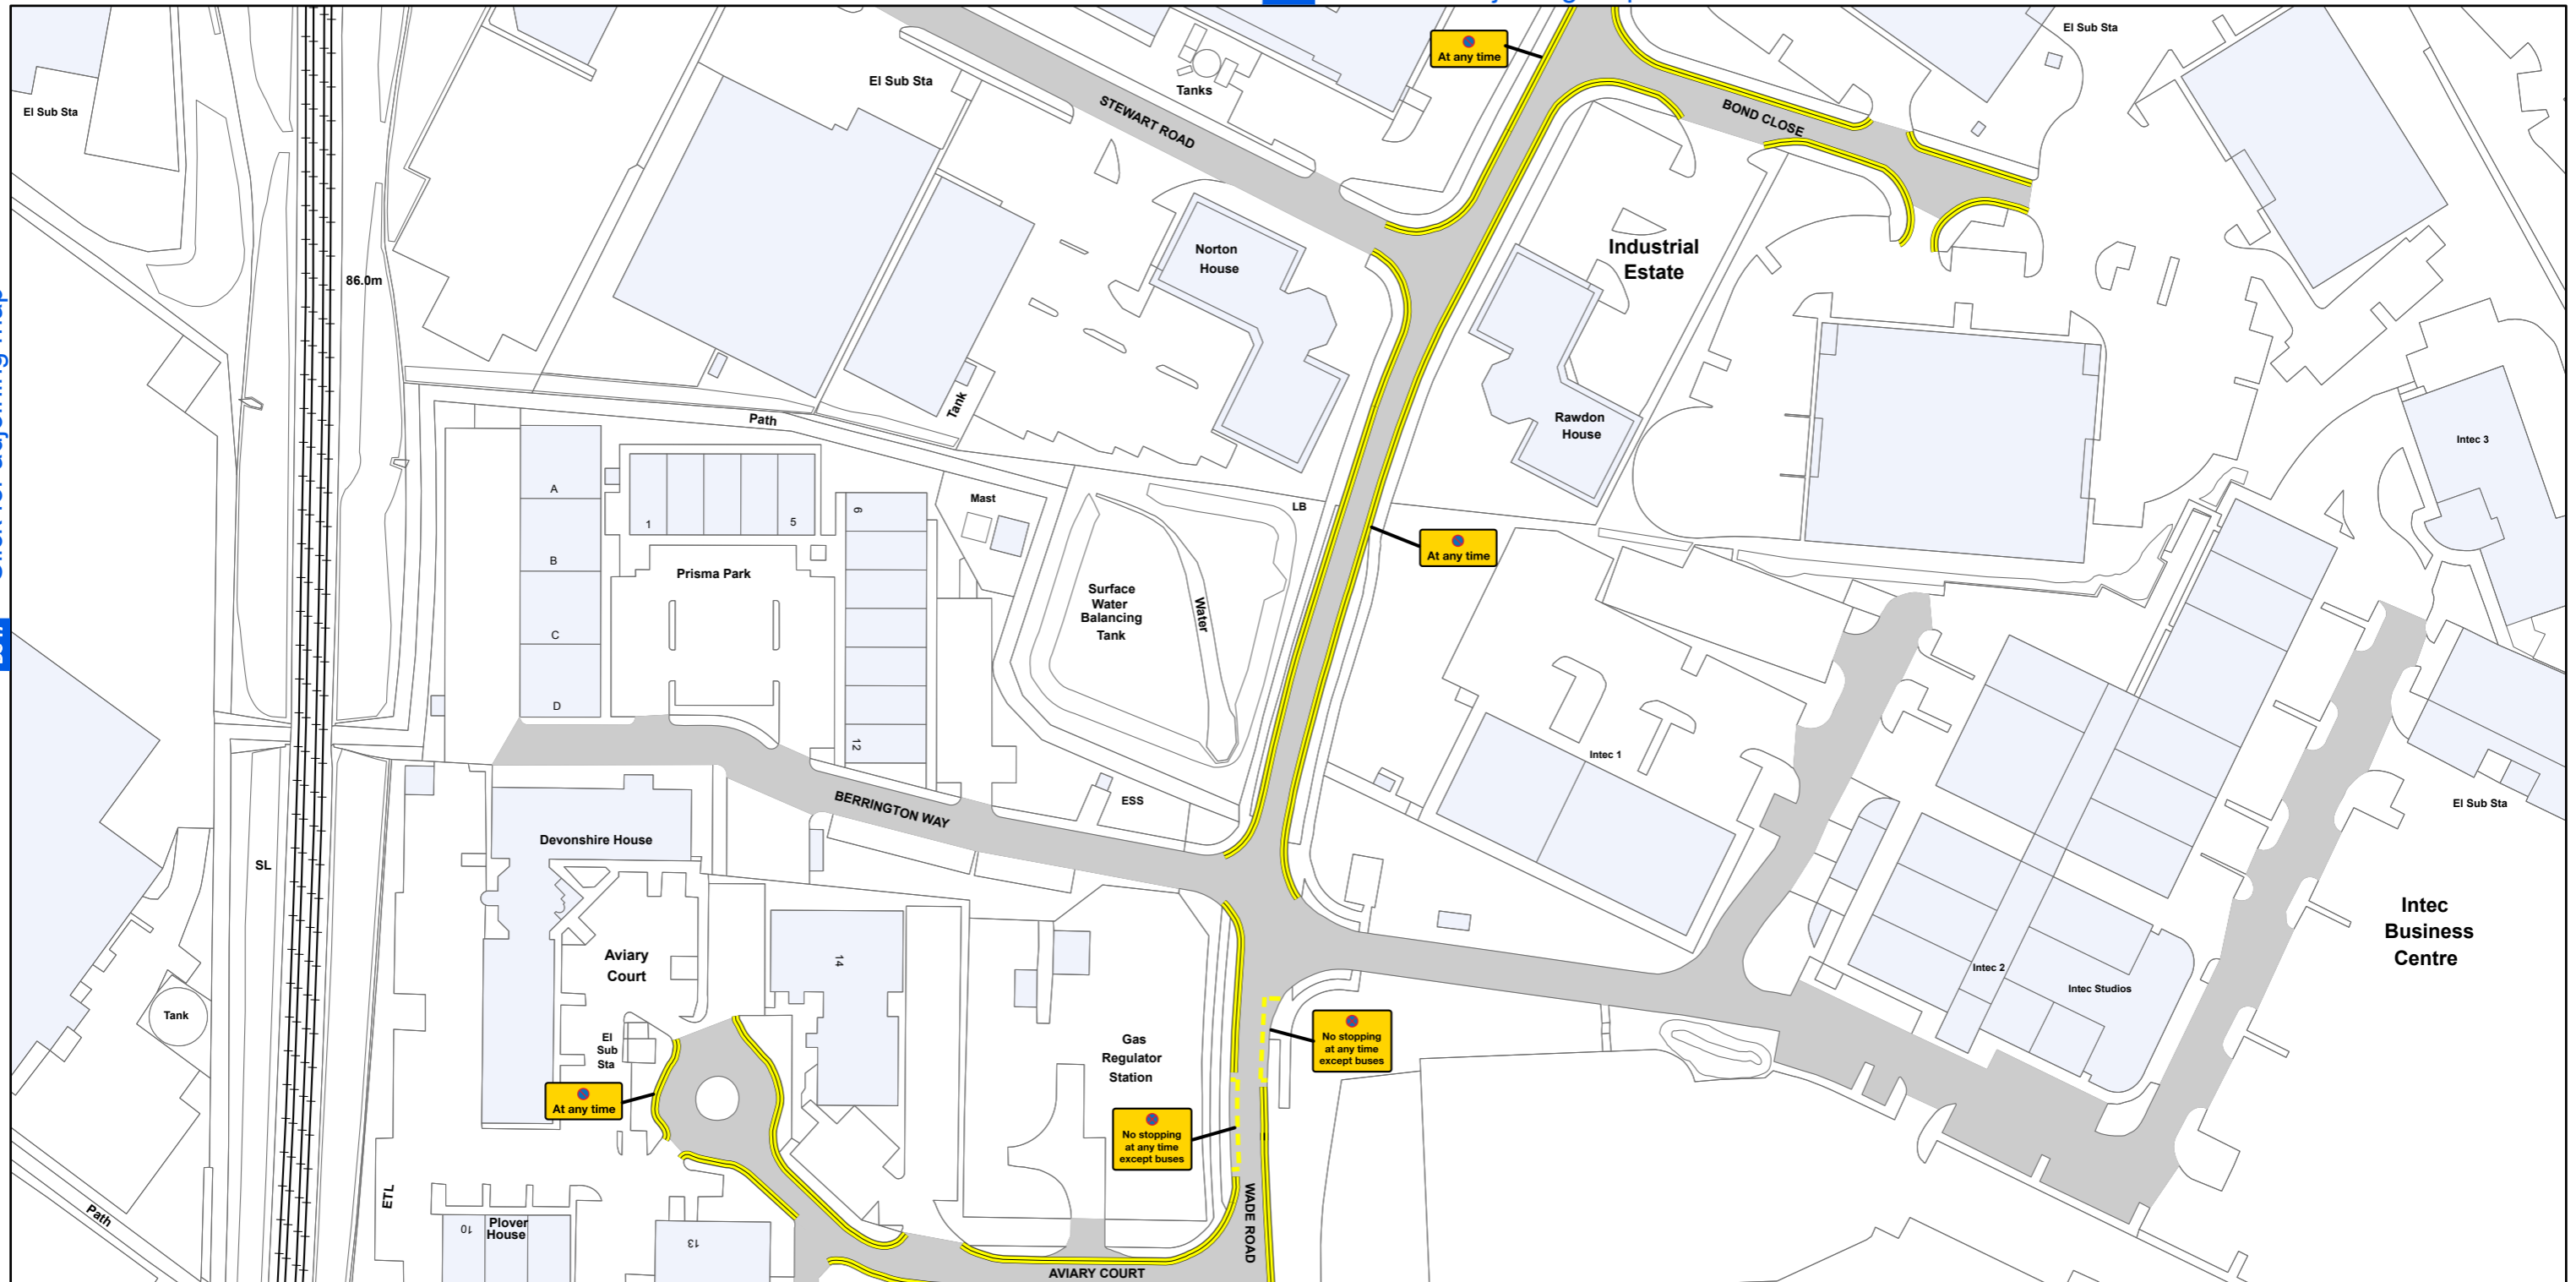

AREA CODE: BD 47

SHEET REVISION NUMBER - 0

SHEET ACTIVE FROM - 27 April 2019

[BD 46](#) Click for adjoining map

[BC 47](#) Click for adjoining map

[BD 48](#) Click for adjoining map

SCALE - 1:1,250 @ A3

Basingstoke and Deane Borough Council
(Prohibition and Restriction of Waiting and Loading
and Parking Places) (Consolidation) Order 2018

**Basingstoke
and Deane**

Basingstoke and Deane Borough Council
Civic Offices
London Road
Basingstoke
Hampshire
RG21 4AH

© Crown copyright and database rights 2018 Ordnance Survey LA100019356

Produced by JL Mapping Services Ltd