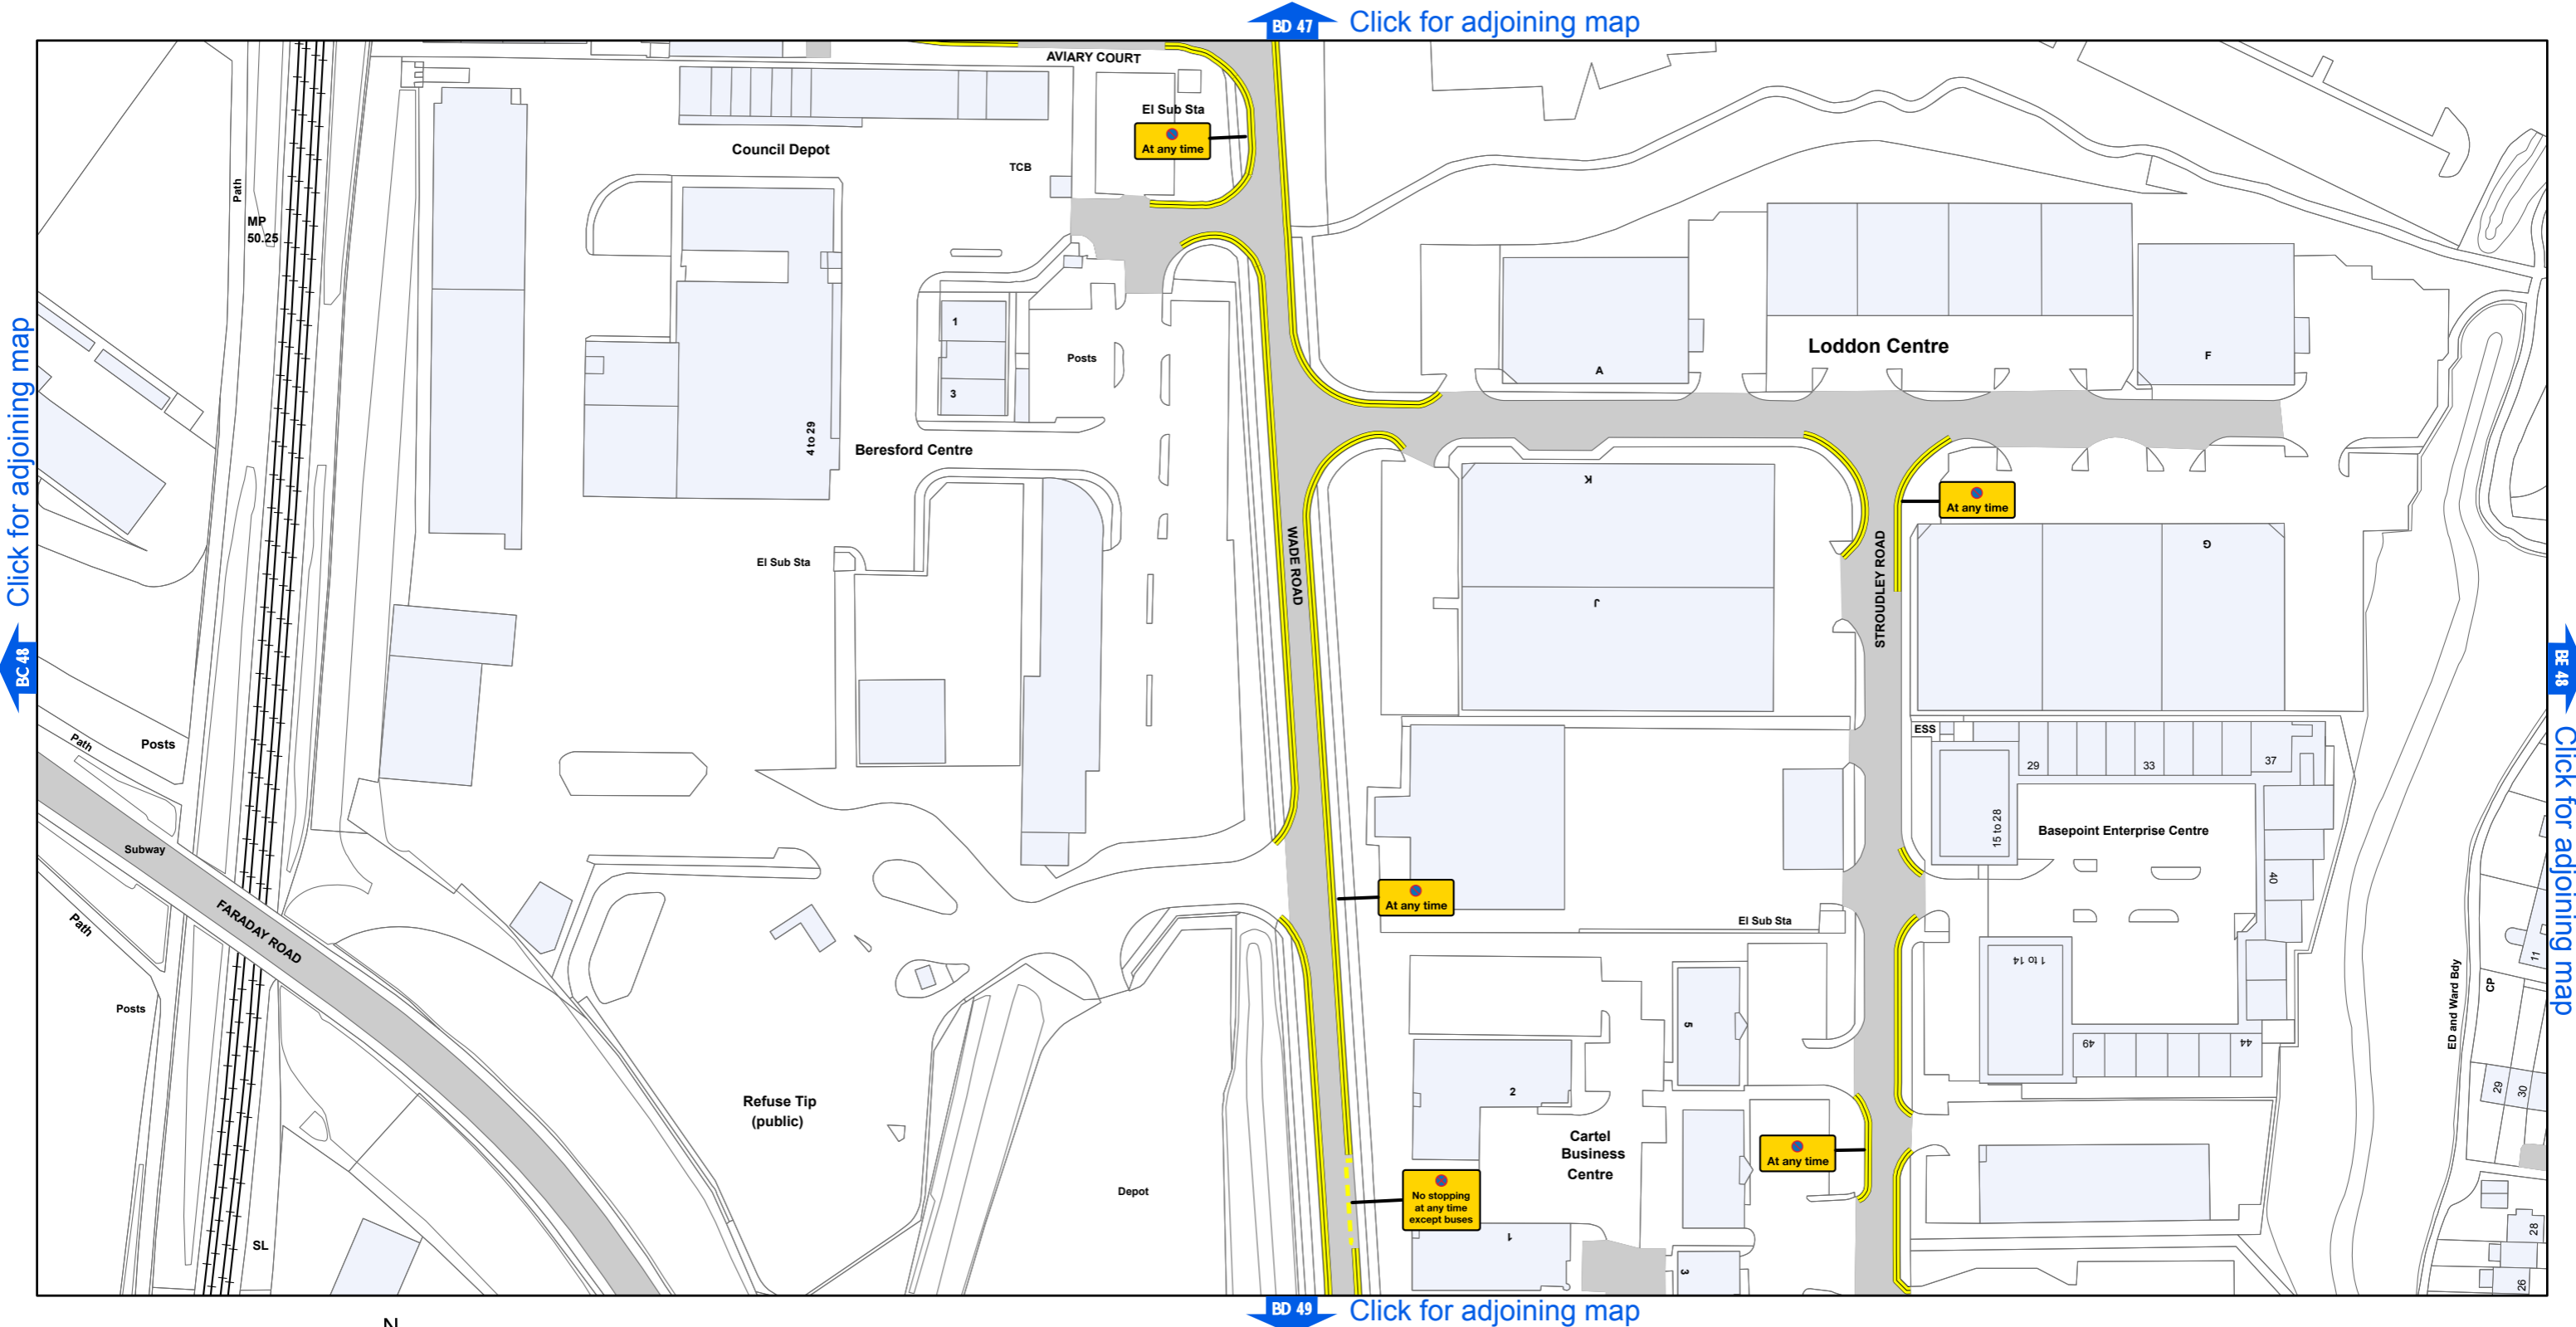

# AREA CODE: BD 48

SHEET REVISION NUMBER - 1

SHEET ACTIVE FROM - 27 April 2019

SCALE - 1:1,250 @ A3

Basingstoke and Deane Borough Council  
(Prohibition and Restriction of Waiting and Loading  
and Parking Places) (Consolidation) Order 2018

Basingstoke  
and Deane

Basingstoke and Deane Borough Council  
Civic Offices  
London Road  
Basingstoke  
Hampshire  
RG21 4AH

© Crown copyright and database rights 2018 Ordnance Survey LA100019356

Produced by JL Mapping Services Ltd