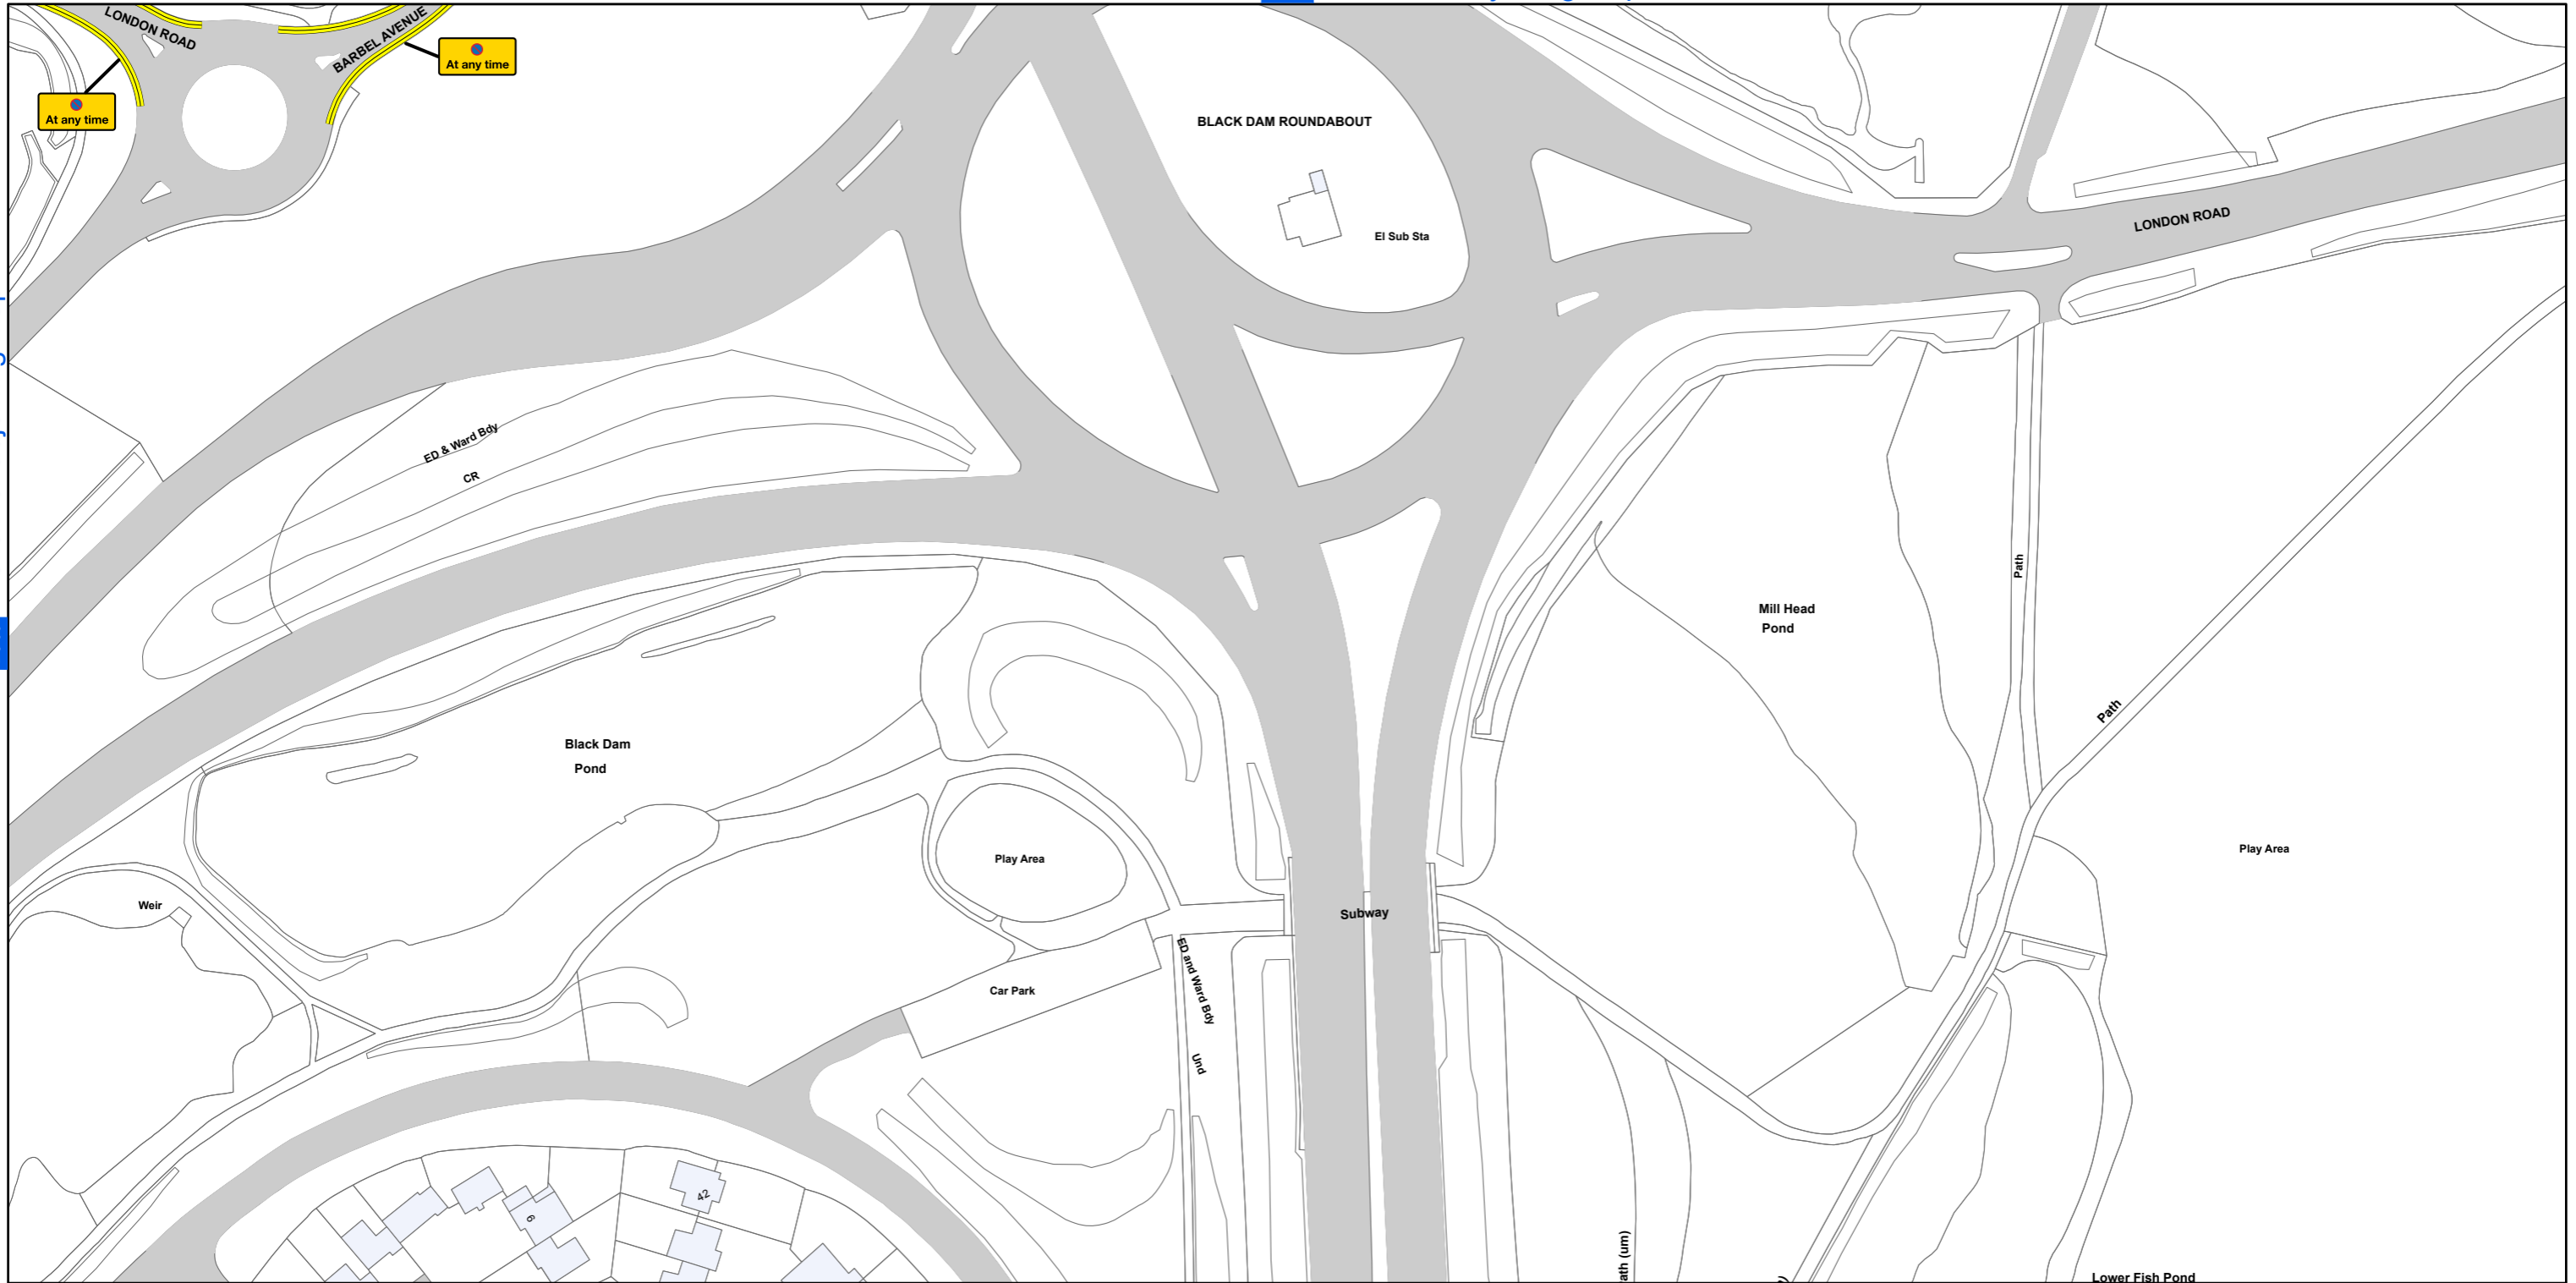

AREA CODE: BD 55

SHEET REVISION NUMBER - 0

SHEET ACTIVE FROM - 14 April 2018

[BD 54](#) Click for adjoining map

[BC 55](#) Click for adjoining map

SCALE - 1:1,250 @ A3

Basingstoke and Deane Borough Council
(Prohibition and Restriction of Waiting and Loading
and Parking Places) (Consolidation) Order 2018

**Basingstoke
and Deane**

Basingstoke and Deane Borough Council
Civic Offices
London Road
Basingstoke
Hampshire
RG21 4AH

© Crown copyright and database rights 2018 Ordnance Survey LA100019356

Produced by JL Mapping Services Ltd