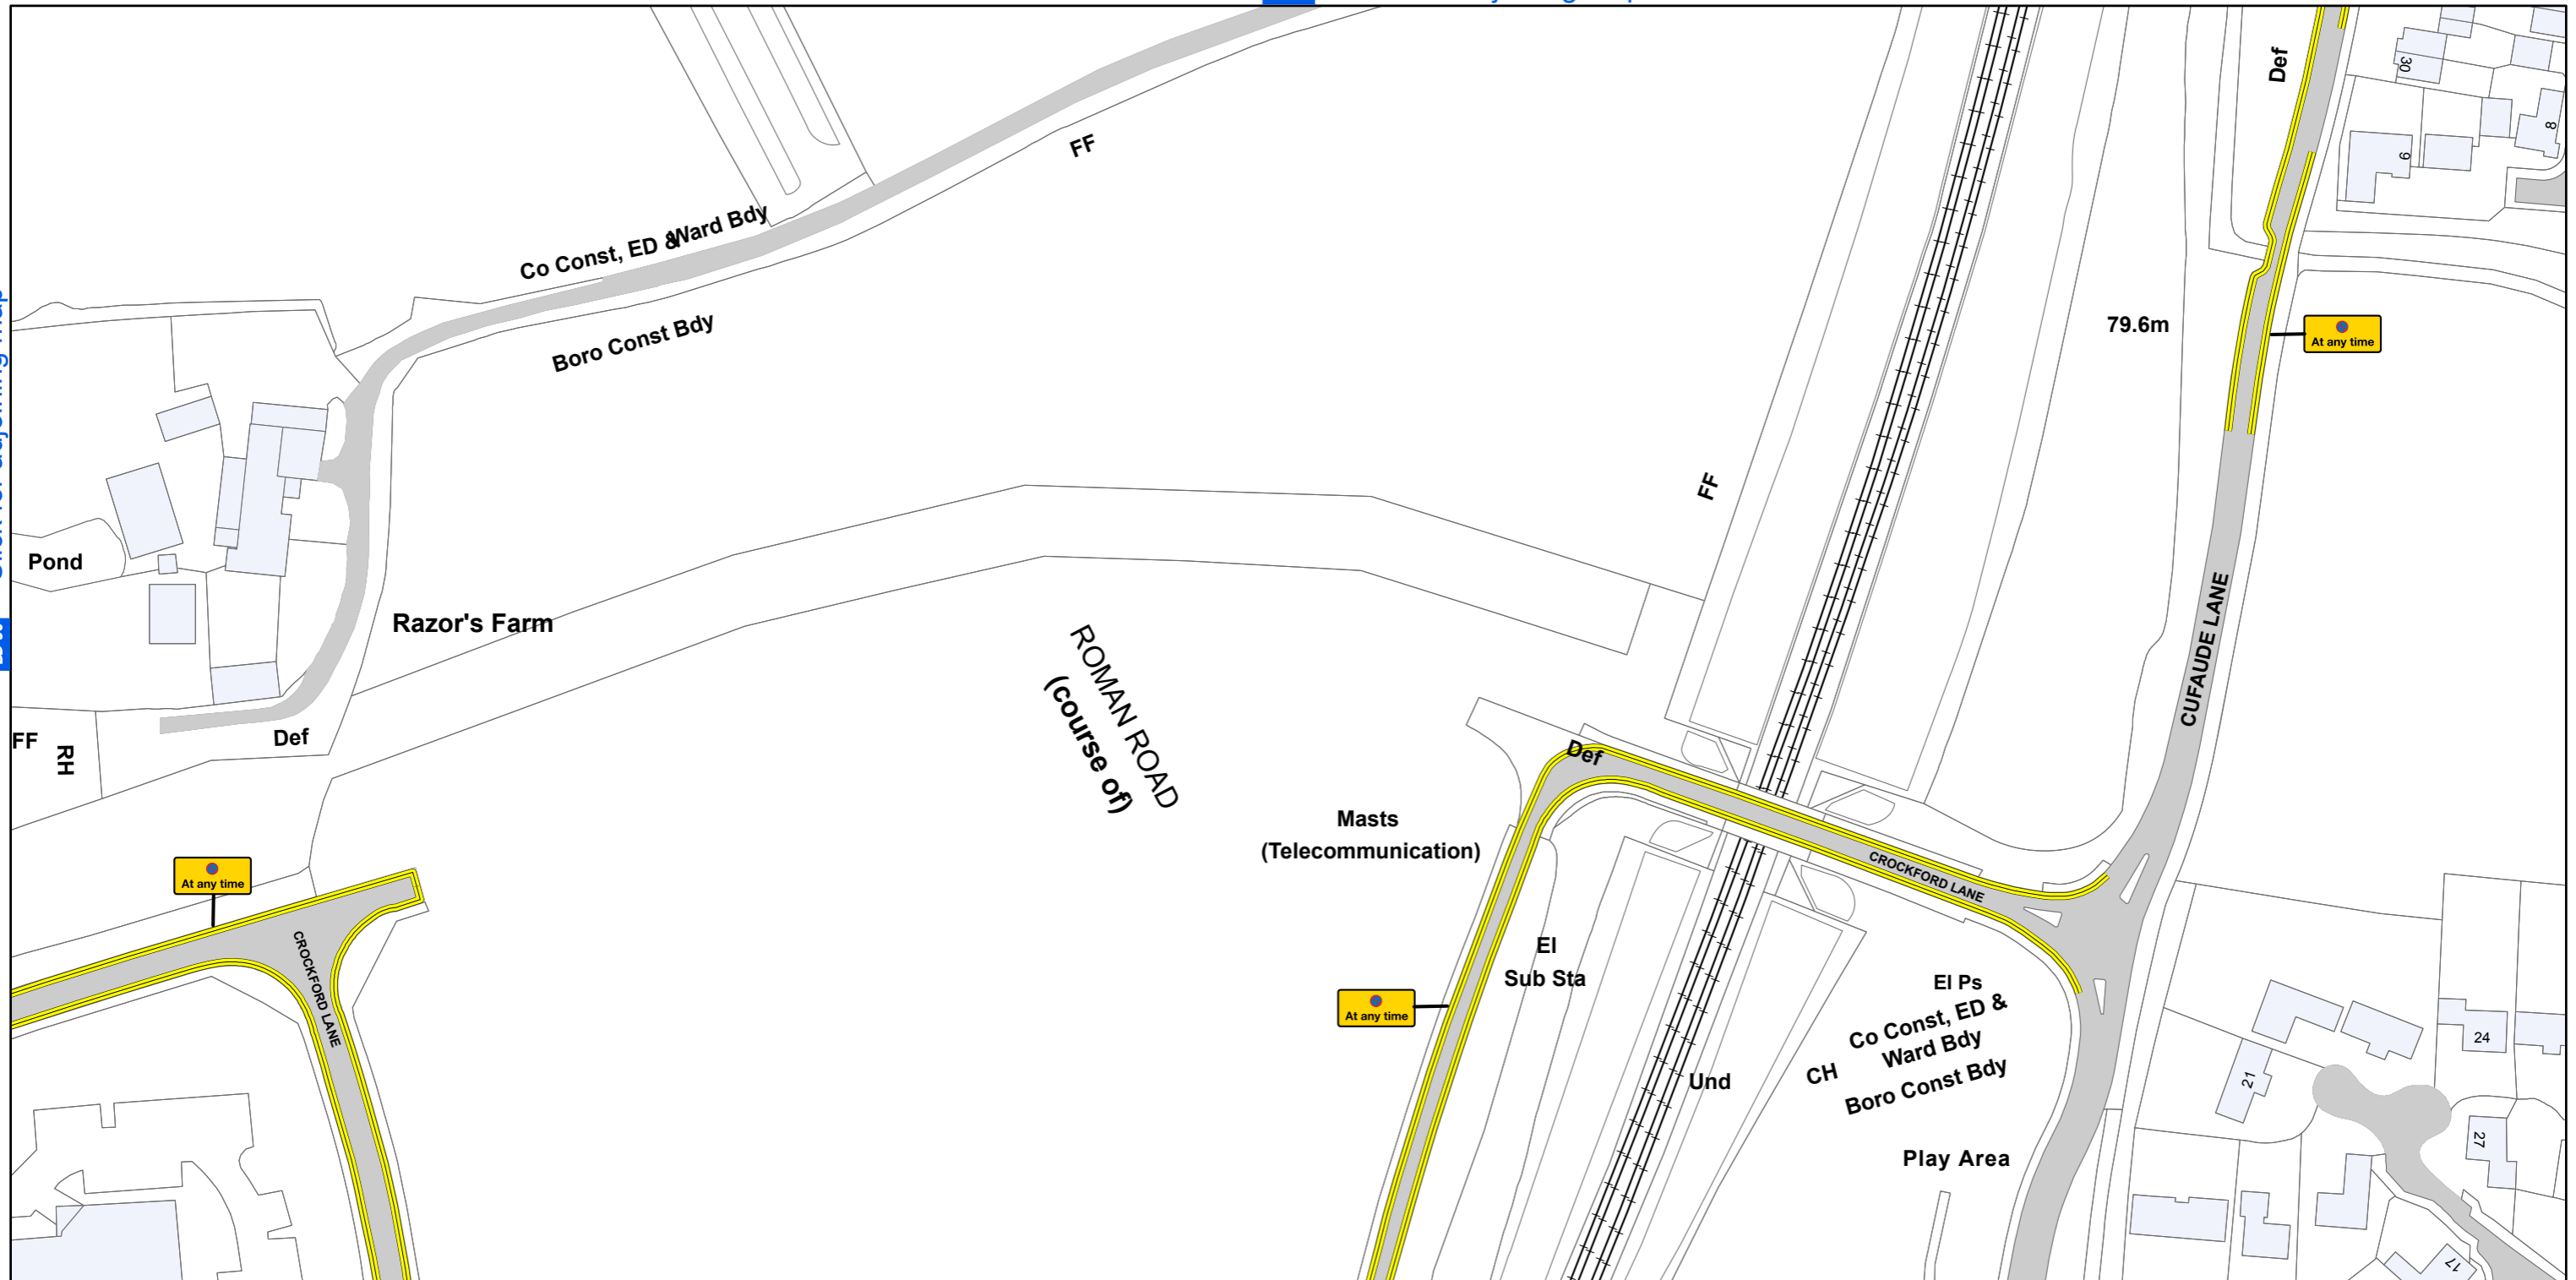

AREA CODE: BE 38

SHEET REVISION NUMBER - 1

SHEET ACTIVE FROM - 27 April 2019

[BE 37](#) Click for adjoining map

[BE 38](#) Click for adjoining map

[BE 39](#) Click for adjoining map

SCALE - 1:1,250 @ A3

Basingstoke and Deane Borough Council
(Prohibition and Restriction of Waiting and Loading
and Parking Places) (Consolidation) Order 2018

Basingstoke
and Deane

Basingstoke and Deane Borough Council
Civic Offices
London Road
Basingstoke
Hampshire
RG21 4AH

© Crown copyright and database rights 2018 Ordnance Survey LA100019356

Produced by JL Mapping Services Ltd