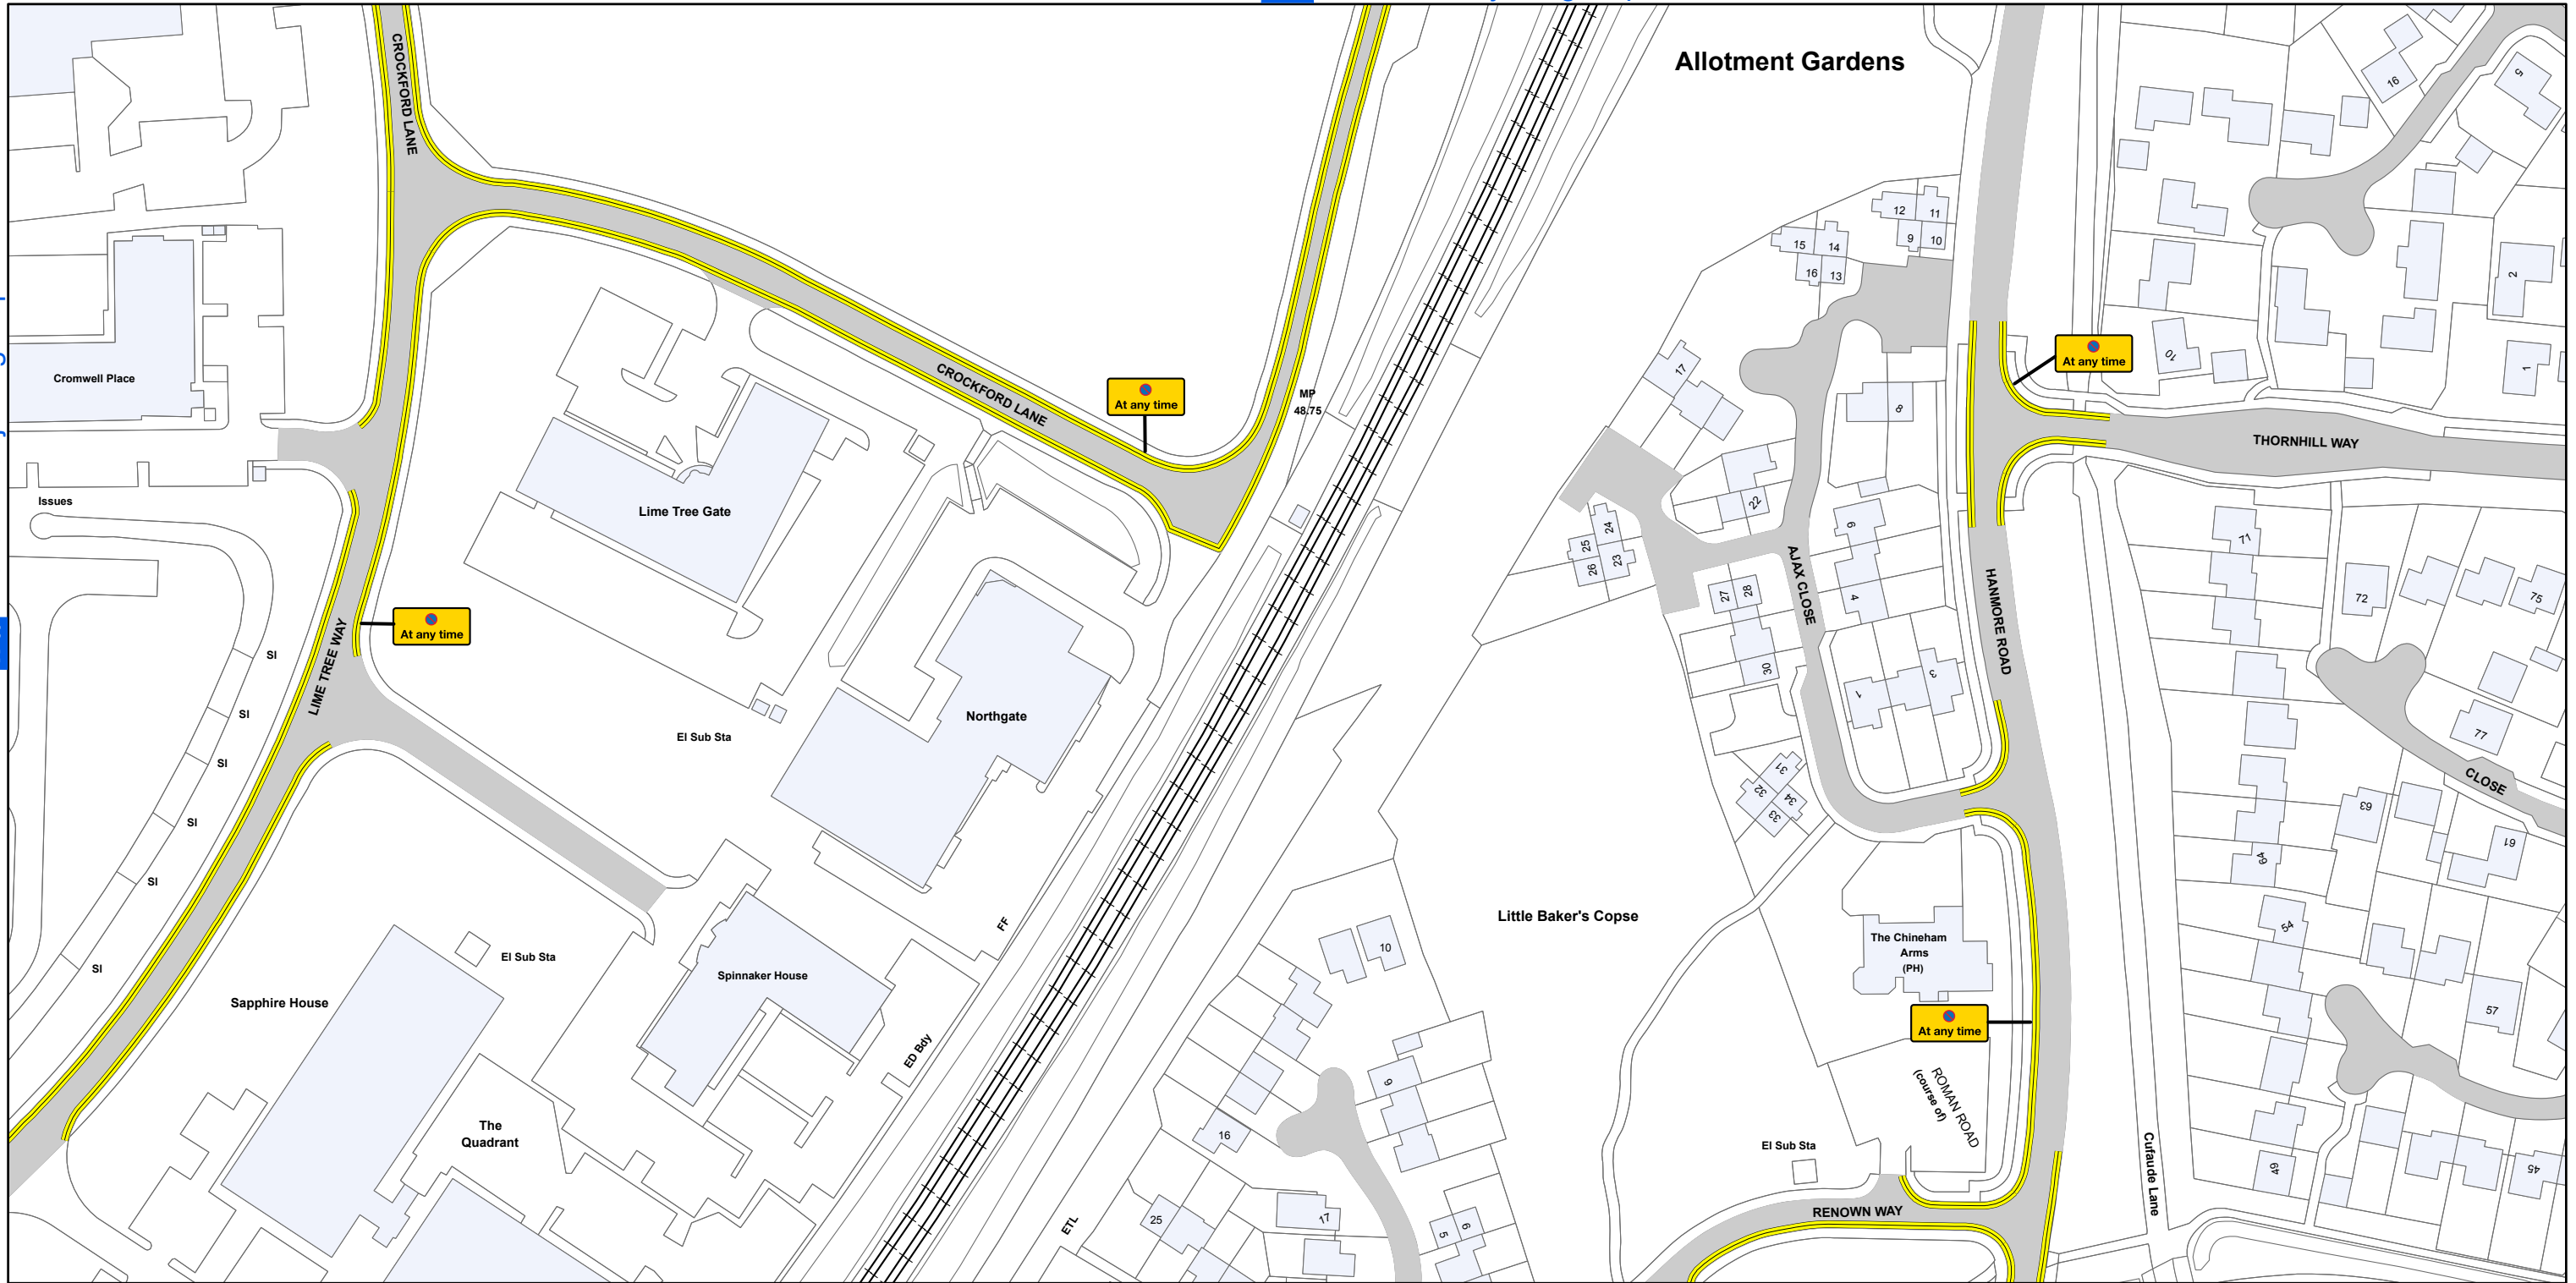

# AREA CODE: BE 39

SHEET REVISION NUMBER - 0

SHEET ACTIVE FROM - 14 April 2018

[BE 38](#) Click for adjoining map

[BD 39](#) Click for adjoining map

[BE 40](#) Click for adjoining map

SCALE - 1:1,250 @ A3

Basingstoke and Deane Borough Council  
(Prohibition and Restriction of Waiting and Loading  
and Parking Places) (Consolidation) Order 2018

**Basingstoke  
and Deane**

Basingstoke and Deane Borough Council  
Civic Offices  
London Road  
Basingstoke  
Hampshire  
RG21 4AH

© Crown copyright and database rights 2018 Ordnance Survey LA100019356