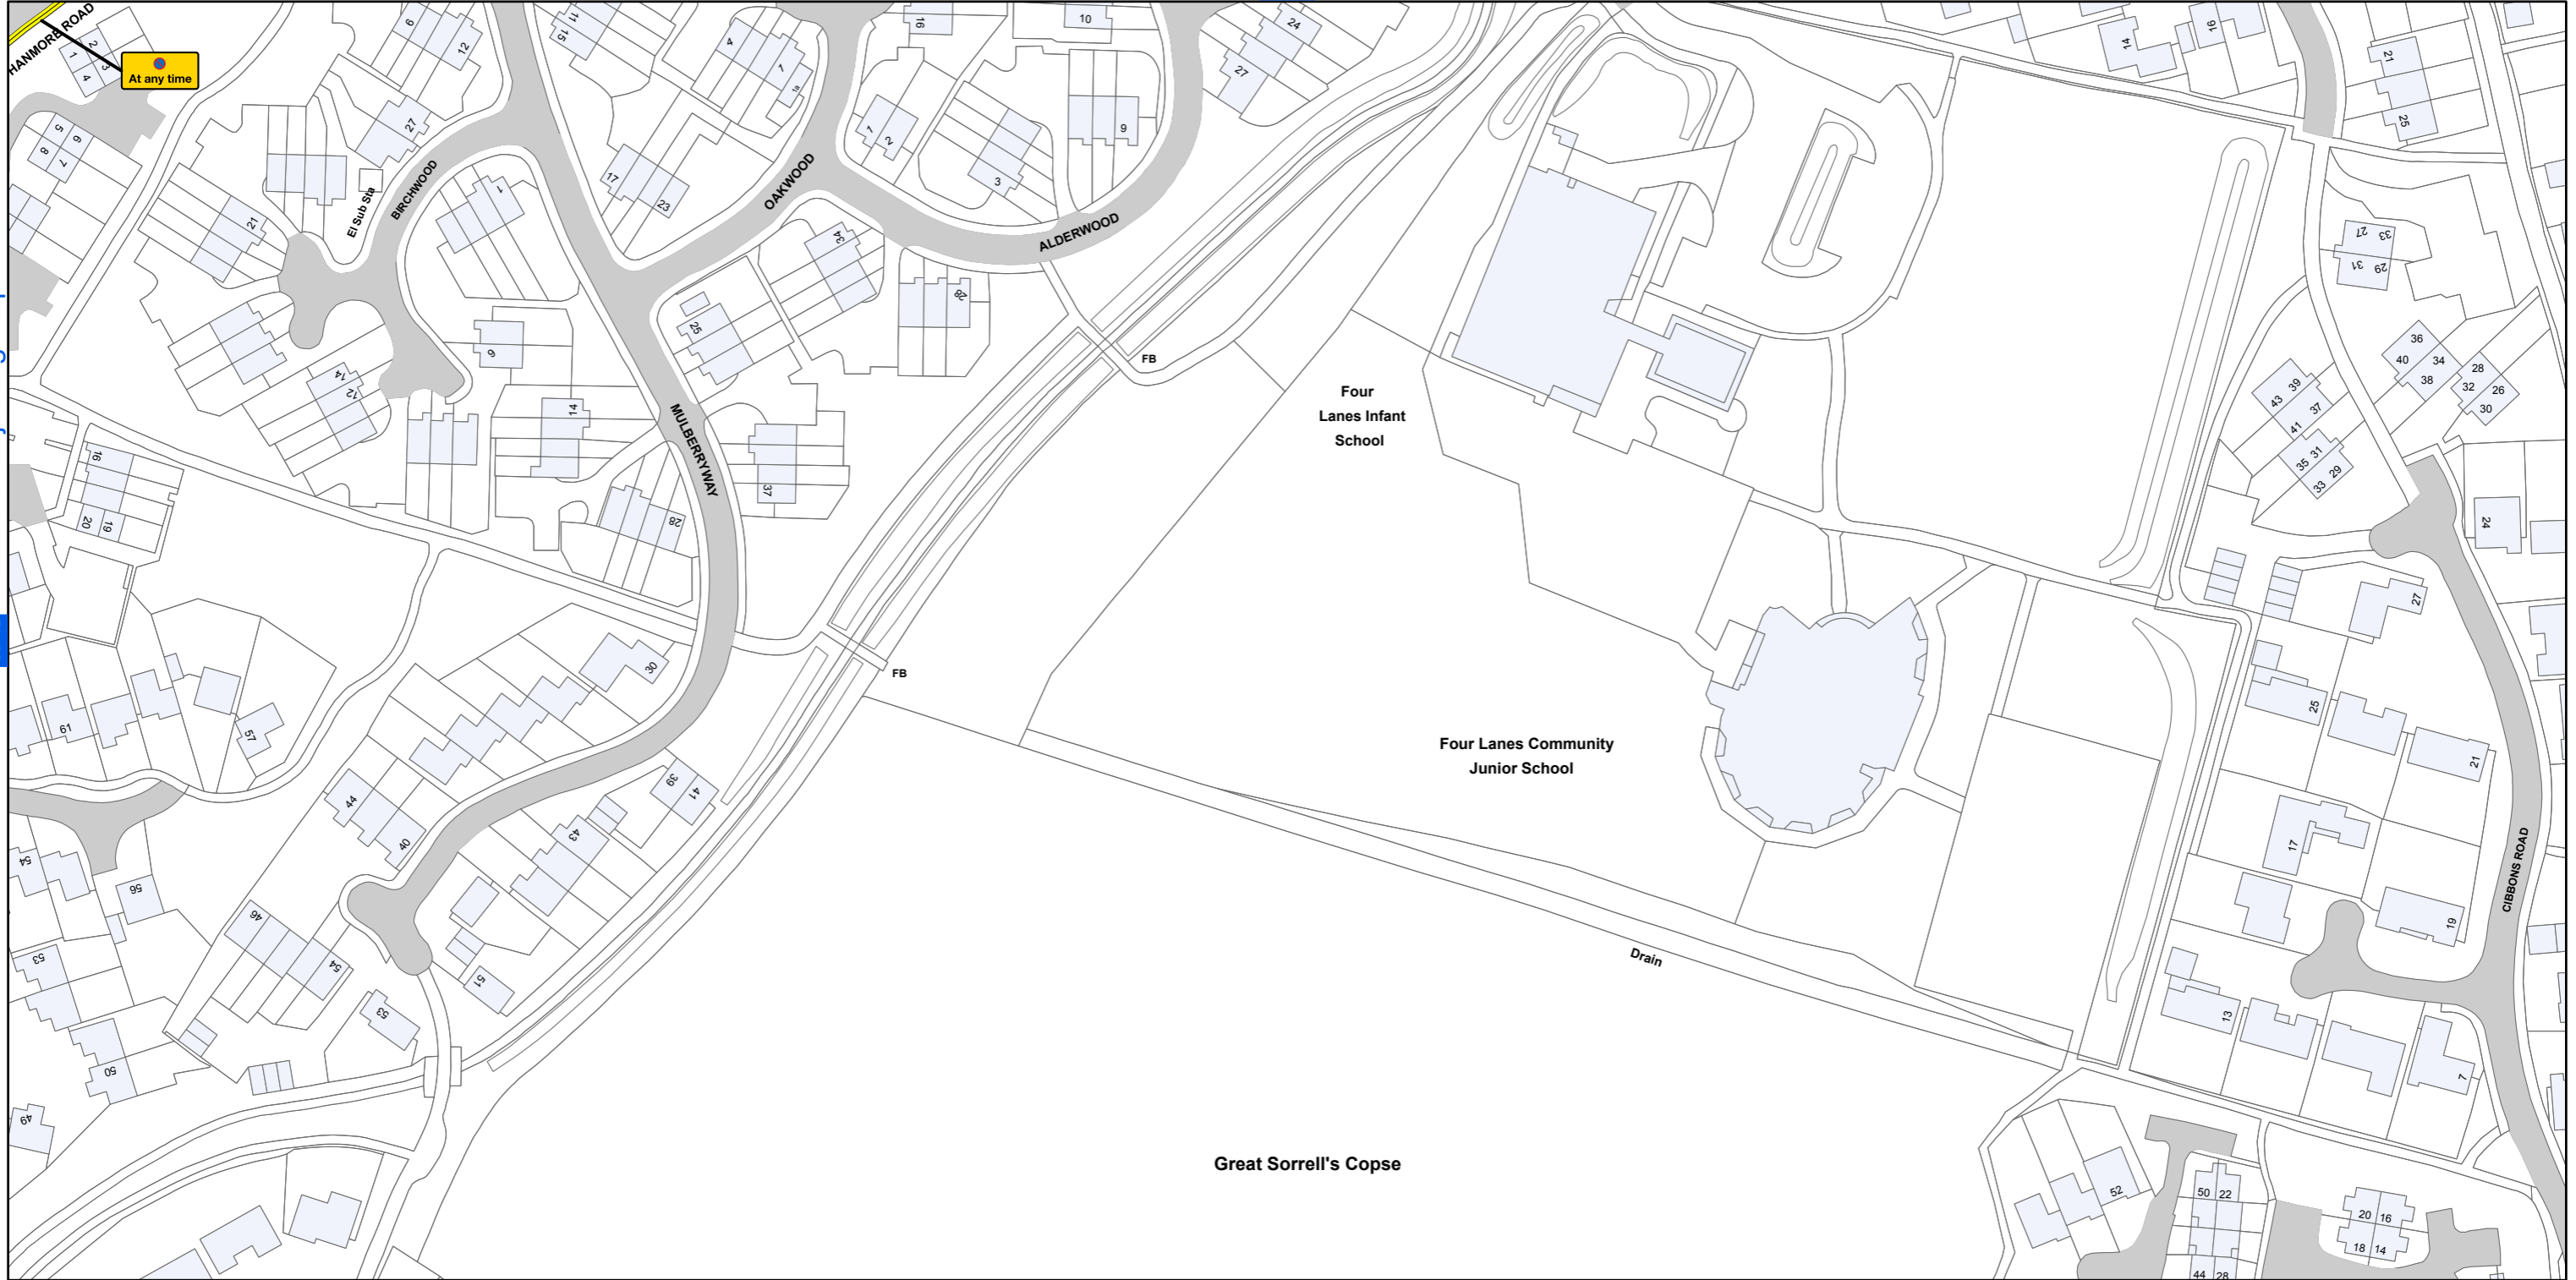

AREA CODE: BE 41

SHEET REVISION NUMBER - 0

SHEET ACTIVE FROM - 14 April 2018

 BE 40 [Click for adjoining map](#)

[Click for adjoining map](#)  BD 41

SCALE - 1:1,250 @ A3

Basingstoke and Deane Borough Council
(Prohibition and Restriction of Waiting and Loading
and Parking Places) (Consolidation) Order 2018

**Basingstoke
and Deane**

Basingstoke and Deane Borough Council
Civic Offices
London Road
Basingstoke
Hampshire
RG21 4AH

© Crown copyright and database rights 2018 Ordnance Survey LA100019356

Produced by JL Mapping Services Ltd