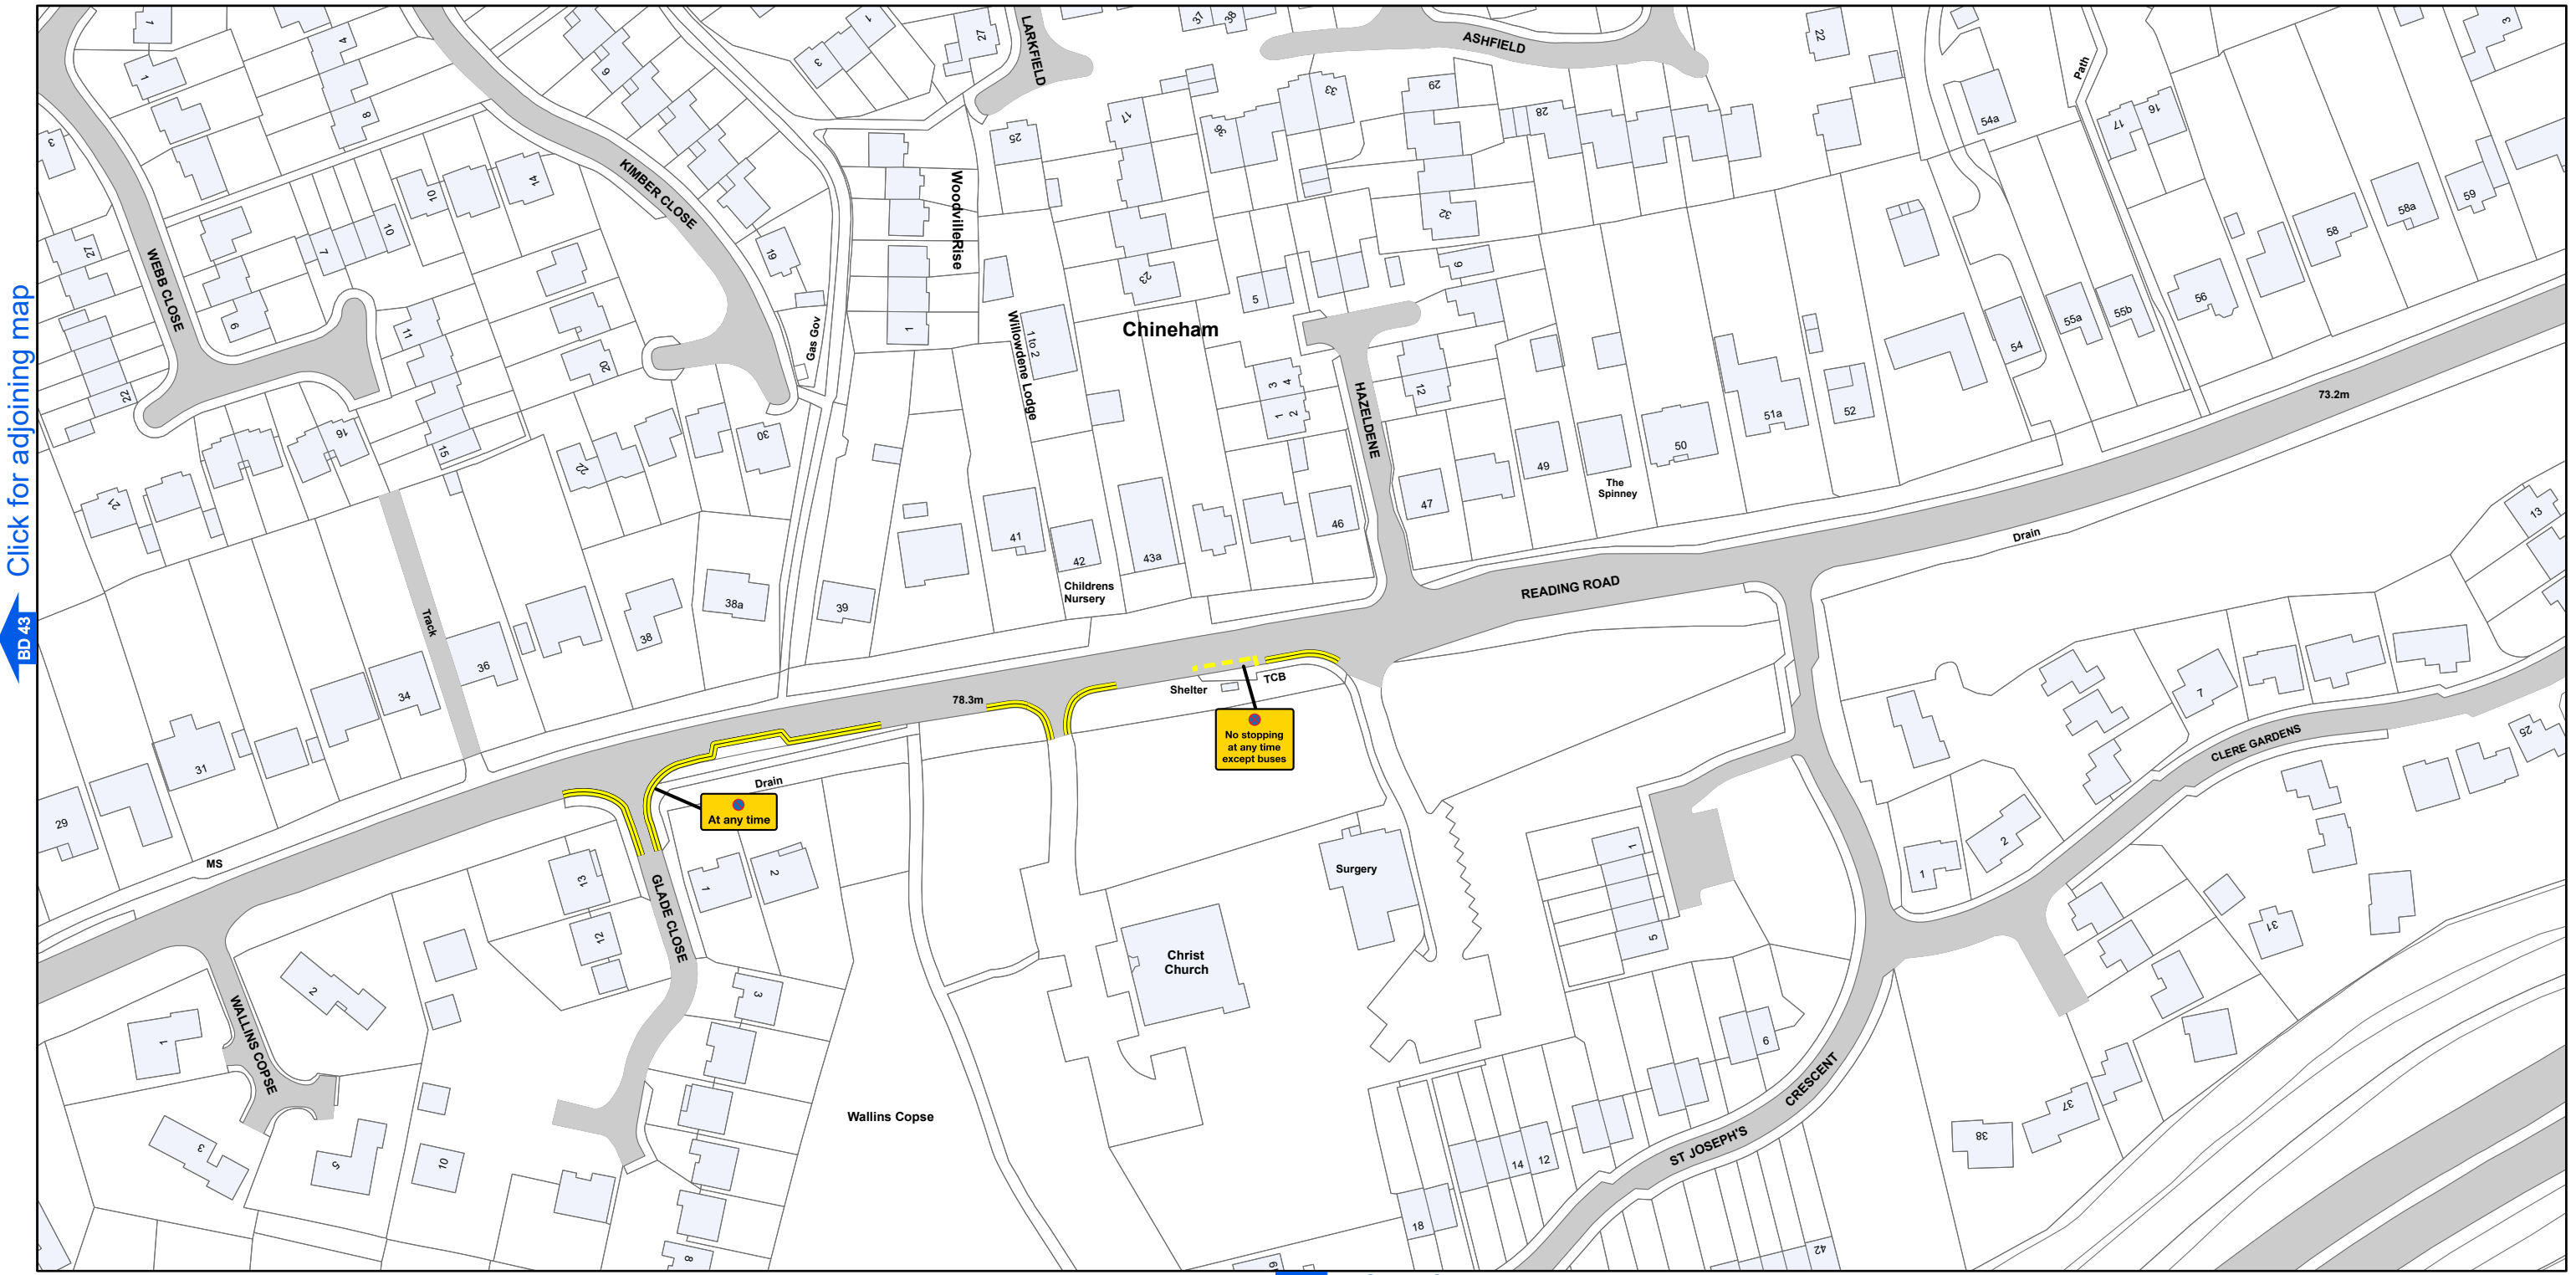

AREA CODE: BE 43

SHEET REVISION NUMBER - 1

SHEET ACTIVE FROM - 26 February 2021

Click for adjoining map

BD 43

Click for adjoining map

BE 44

SCALE - 1:1,250 @ A3

Basingstoke and Deane Borough Council
(Prohibition and Restriction of Waiting and Loading
and Parking Places) (Consolidation) Order 2018

Basingstoke
and Deane

Basingstoke and Deane Borough Council
Civic Offices
London Road
Basingstoke
Hampshire
RG21 4AH

© Crown copyright and database rights 2018 Ordnance Survey LA100019356

Produced by JL Mapping Services Ltd