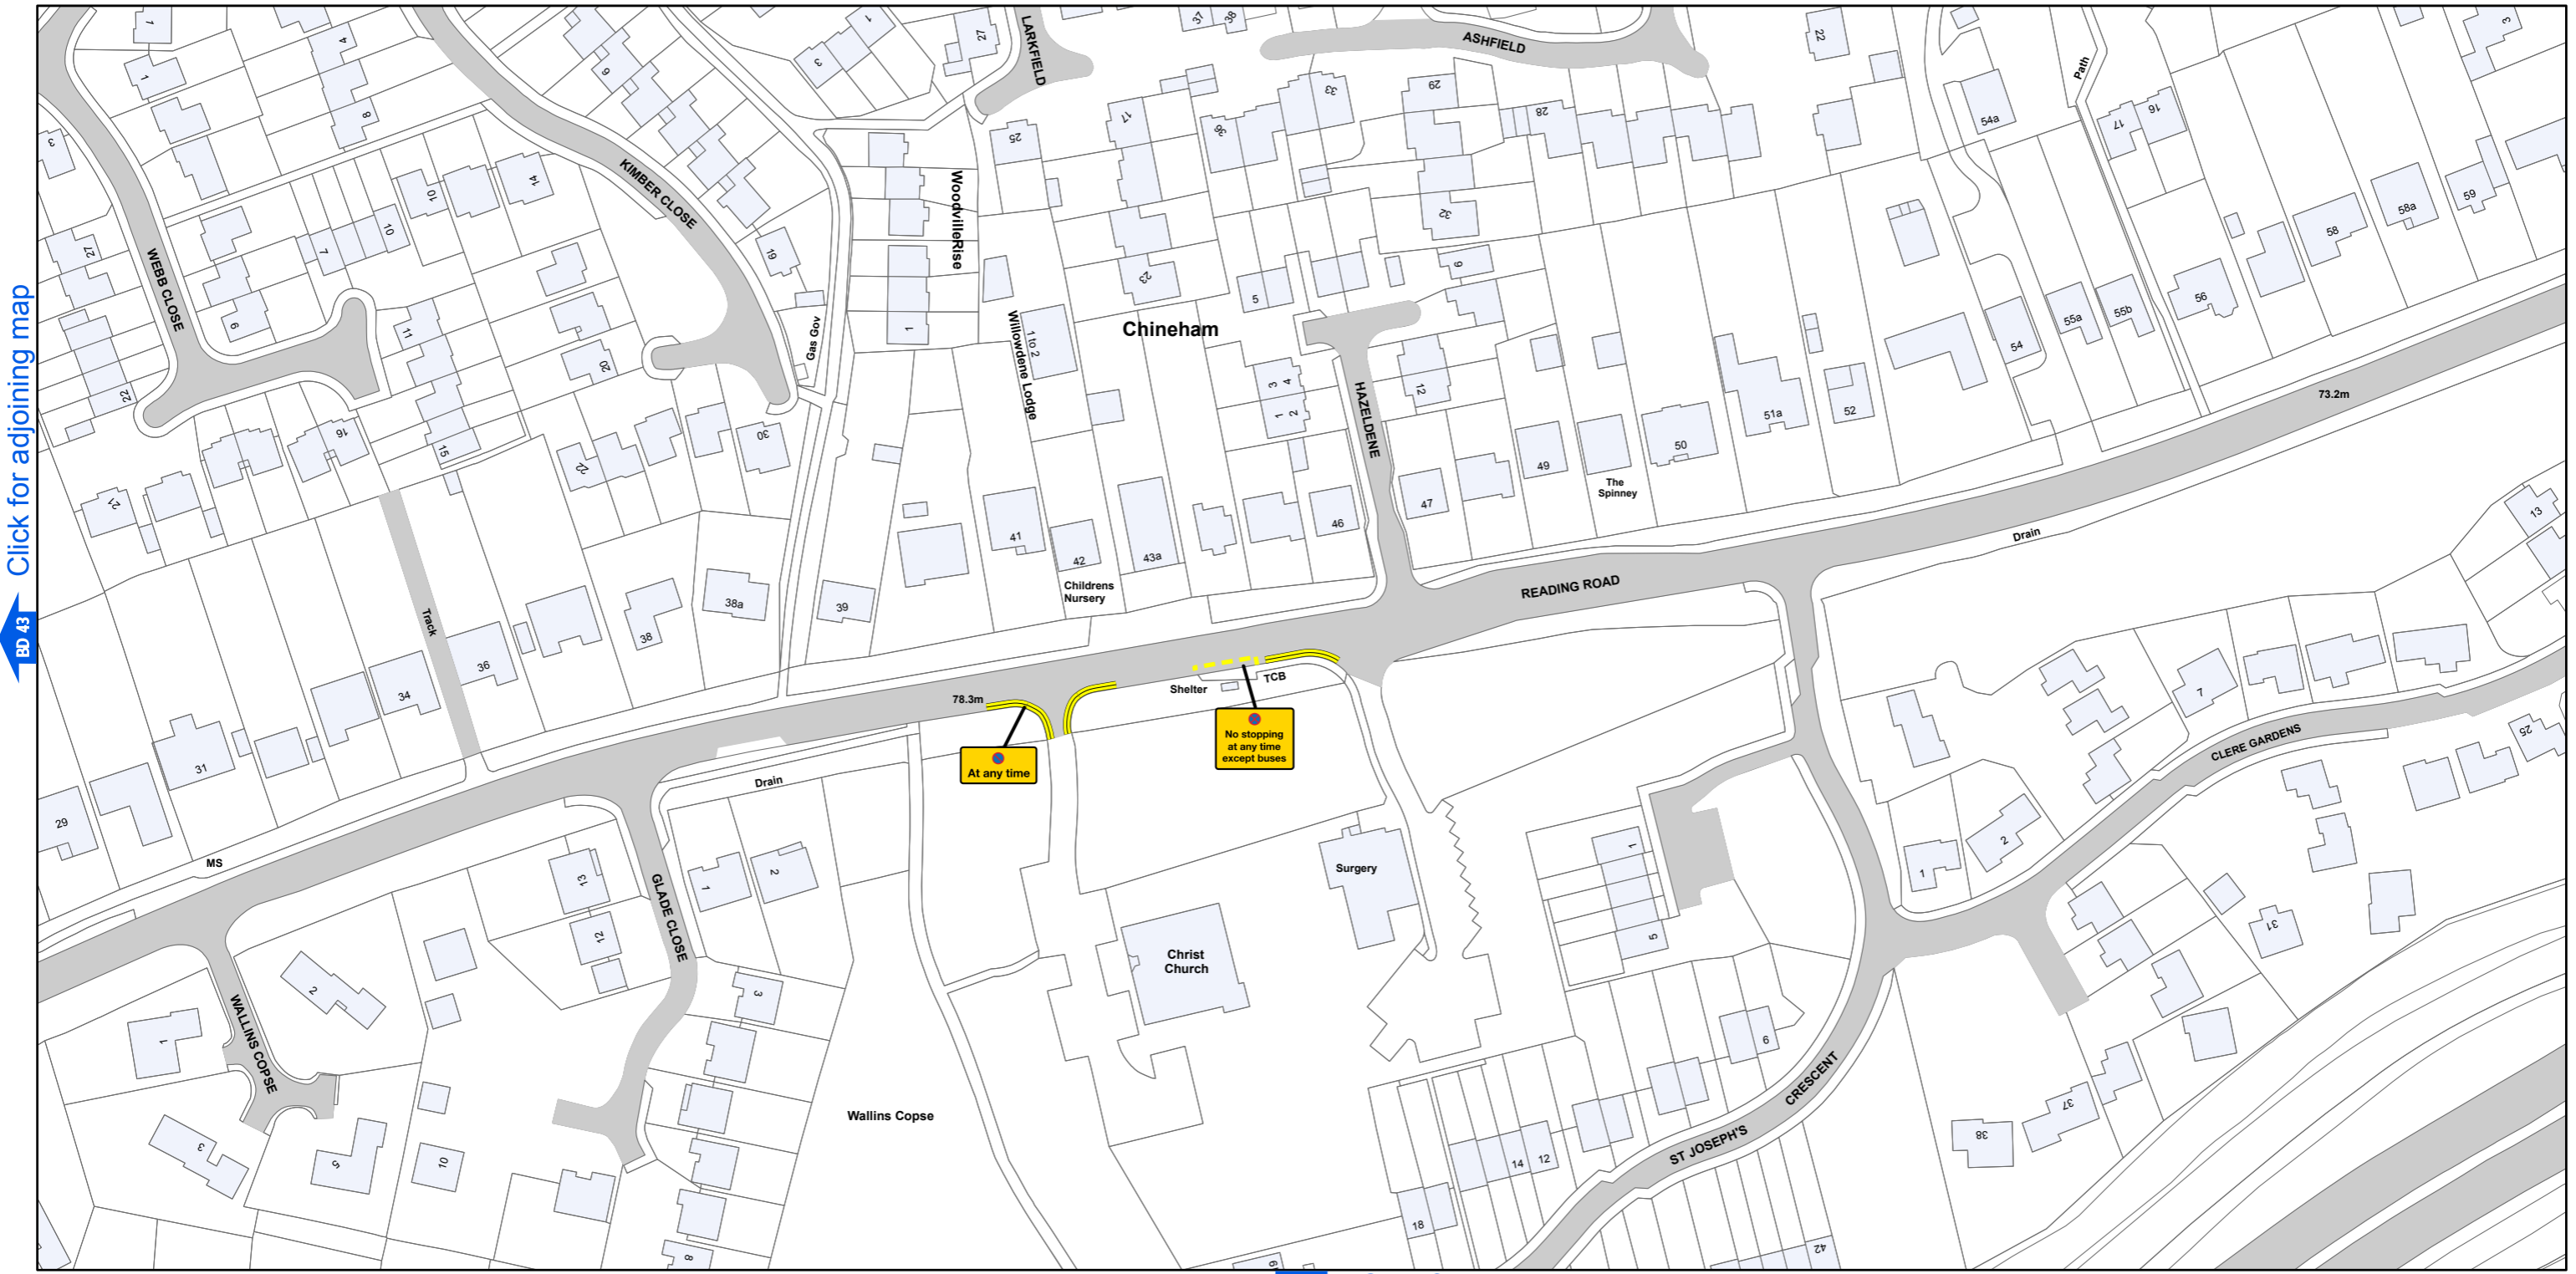

AREA CODE: BE 43

SHEET REVISION NUMBER - 0

SHEET ACTIVE FROM - 14 April 2018

Click for adjoining map
BE 43

BE 44 Click for adjoining map

SCALE - 1:1,250 @ A3

Basingstoke and Deane Borough Council
(Prohibition and Restriction of Waiting and Loading
and Parking Places) (Consolidation) Order 2018

Basingstoke
and Deane

Basingstoke and Deane Borough Council
Civic Offices
London Road
Basingstoke
Hampshire
RG21 4AH

© Crown copyright and database rights 2018 Ordnance Survey LA100019356

Produced by JL Mapping Services Ltd