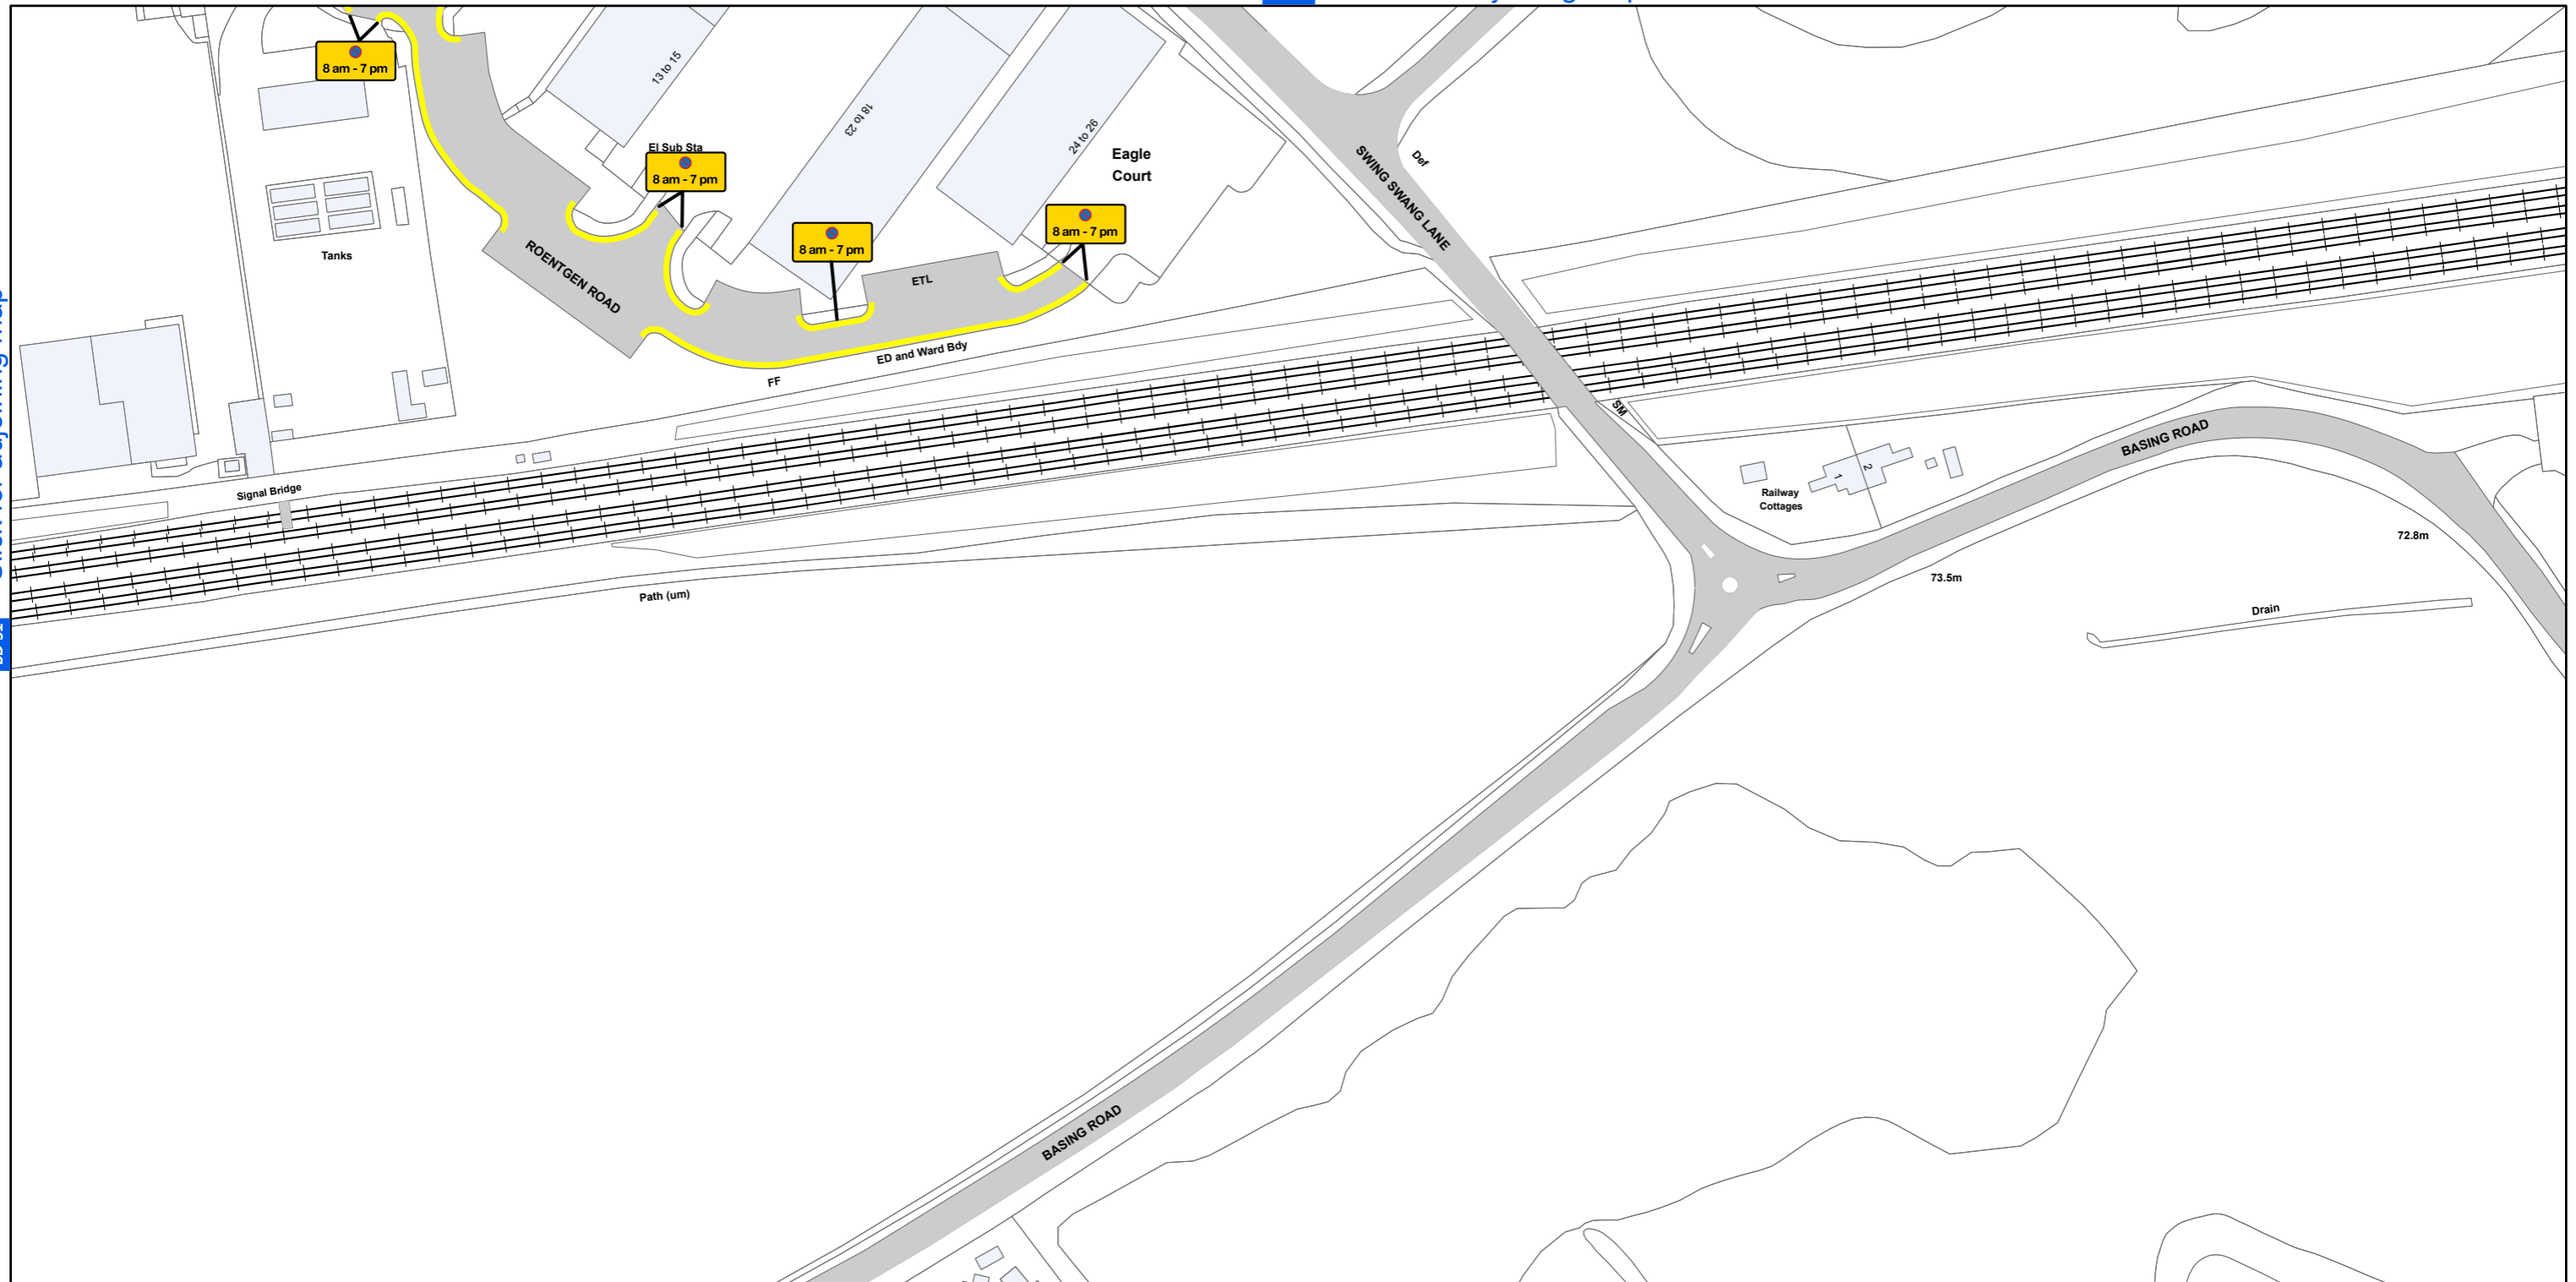

AREA CODE: BE 51

SHEET REVISION NUMBER - 0

SHEET ACTIVE FROM - 14 April 2018

 [Click for adjoining map](#)

[Click for adjoining map](#)

SCALE - 1:1,250 @ A3

Basingstoke and Deane Borough Council
(Prohibition and Restriction of Waiting and Loading
and Parking Places) (Consolidation) Order 2018

**Basingstoke
and Deane**

Basingstoke and Deane Borough Council
Civic Offices
London Road
Basingstoke
Hampshire
RG21 4AH

© Crown copyright and database rights 2018 Ordnance Survey LA100019356

Produced by JL Mapping Services Ltd