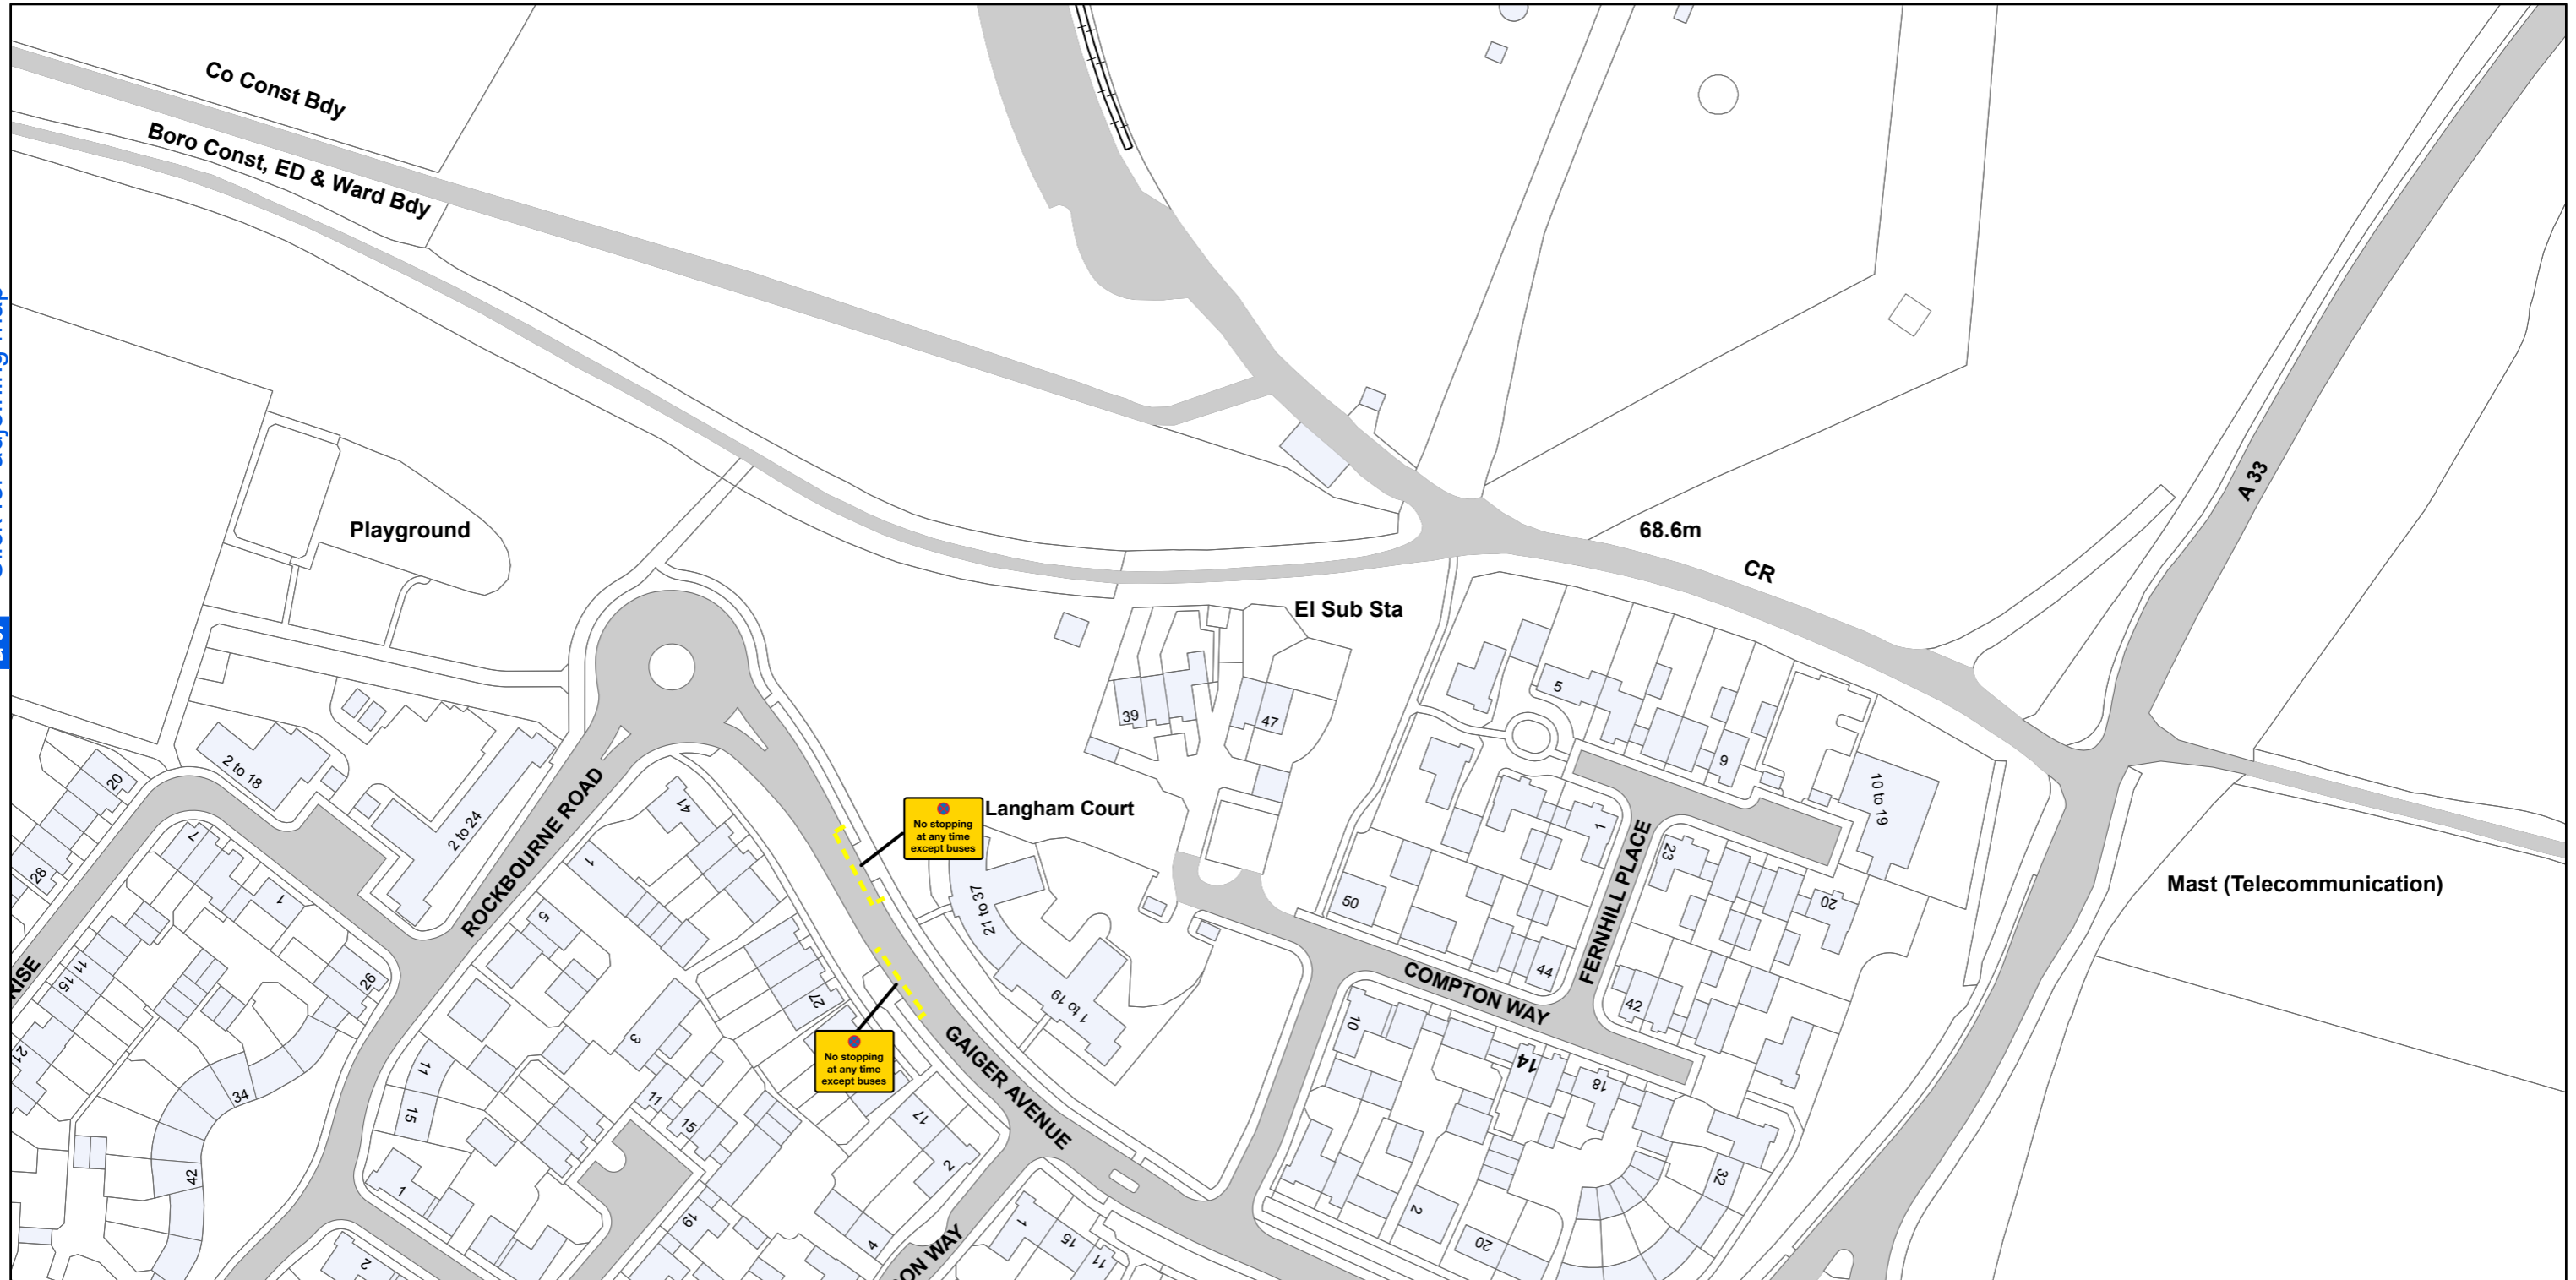

# AREA CODE: BG 37

SHEET REVISION NUMBER - 0

SHEET ACTIVE FROM - 14 April 2018

[Click for adjoining map](#)

[Click for adjoining map](#)

SCALE - 1:1,250 @ A3

Basingstoke and Deane Borough Council  
(Prohibition and Restriction of Waiting and Loading  
and Parking Places) (Consolidation) Order 2018

**Basingstoke  
and Deane**

Basingstoke and Deane Borough Council  
Civic Offices  
London Road  
Basingstoke  
Hampshire  
RG21 4AH

© Crown copyright and database rights 2018 Ordnance Survey LA100019356

Produced by JL Mapping Services Ltd