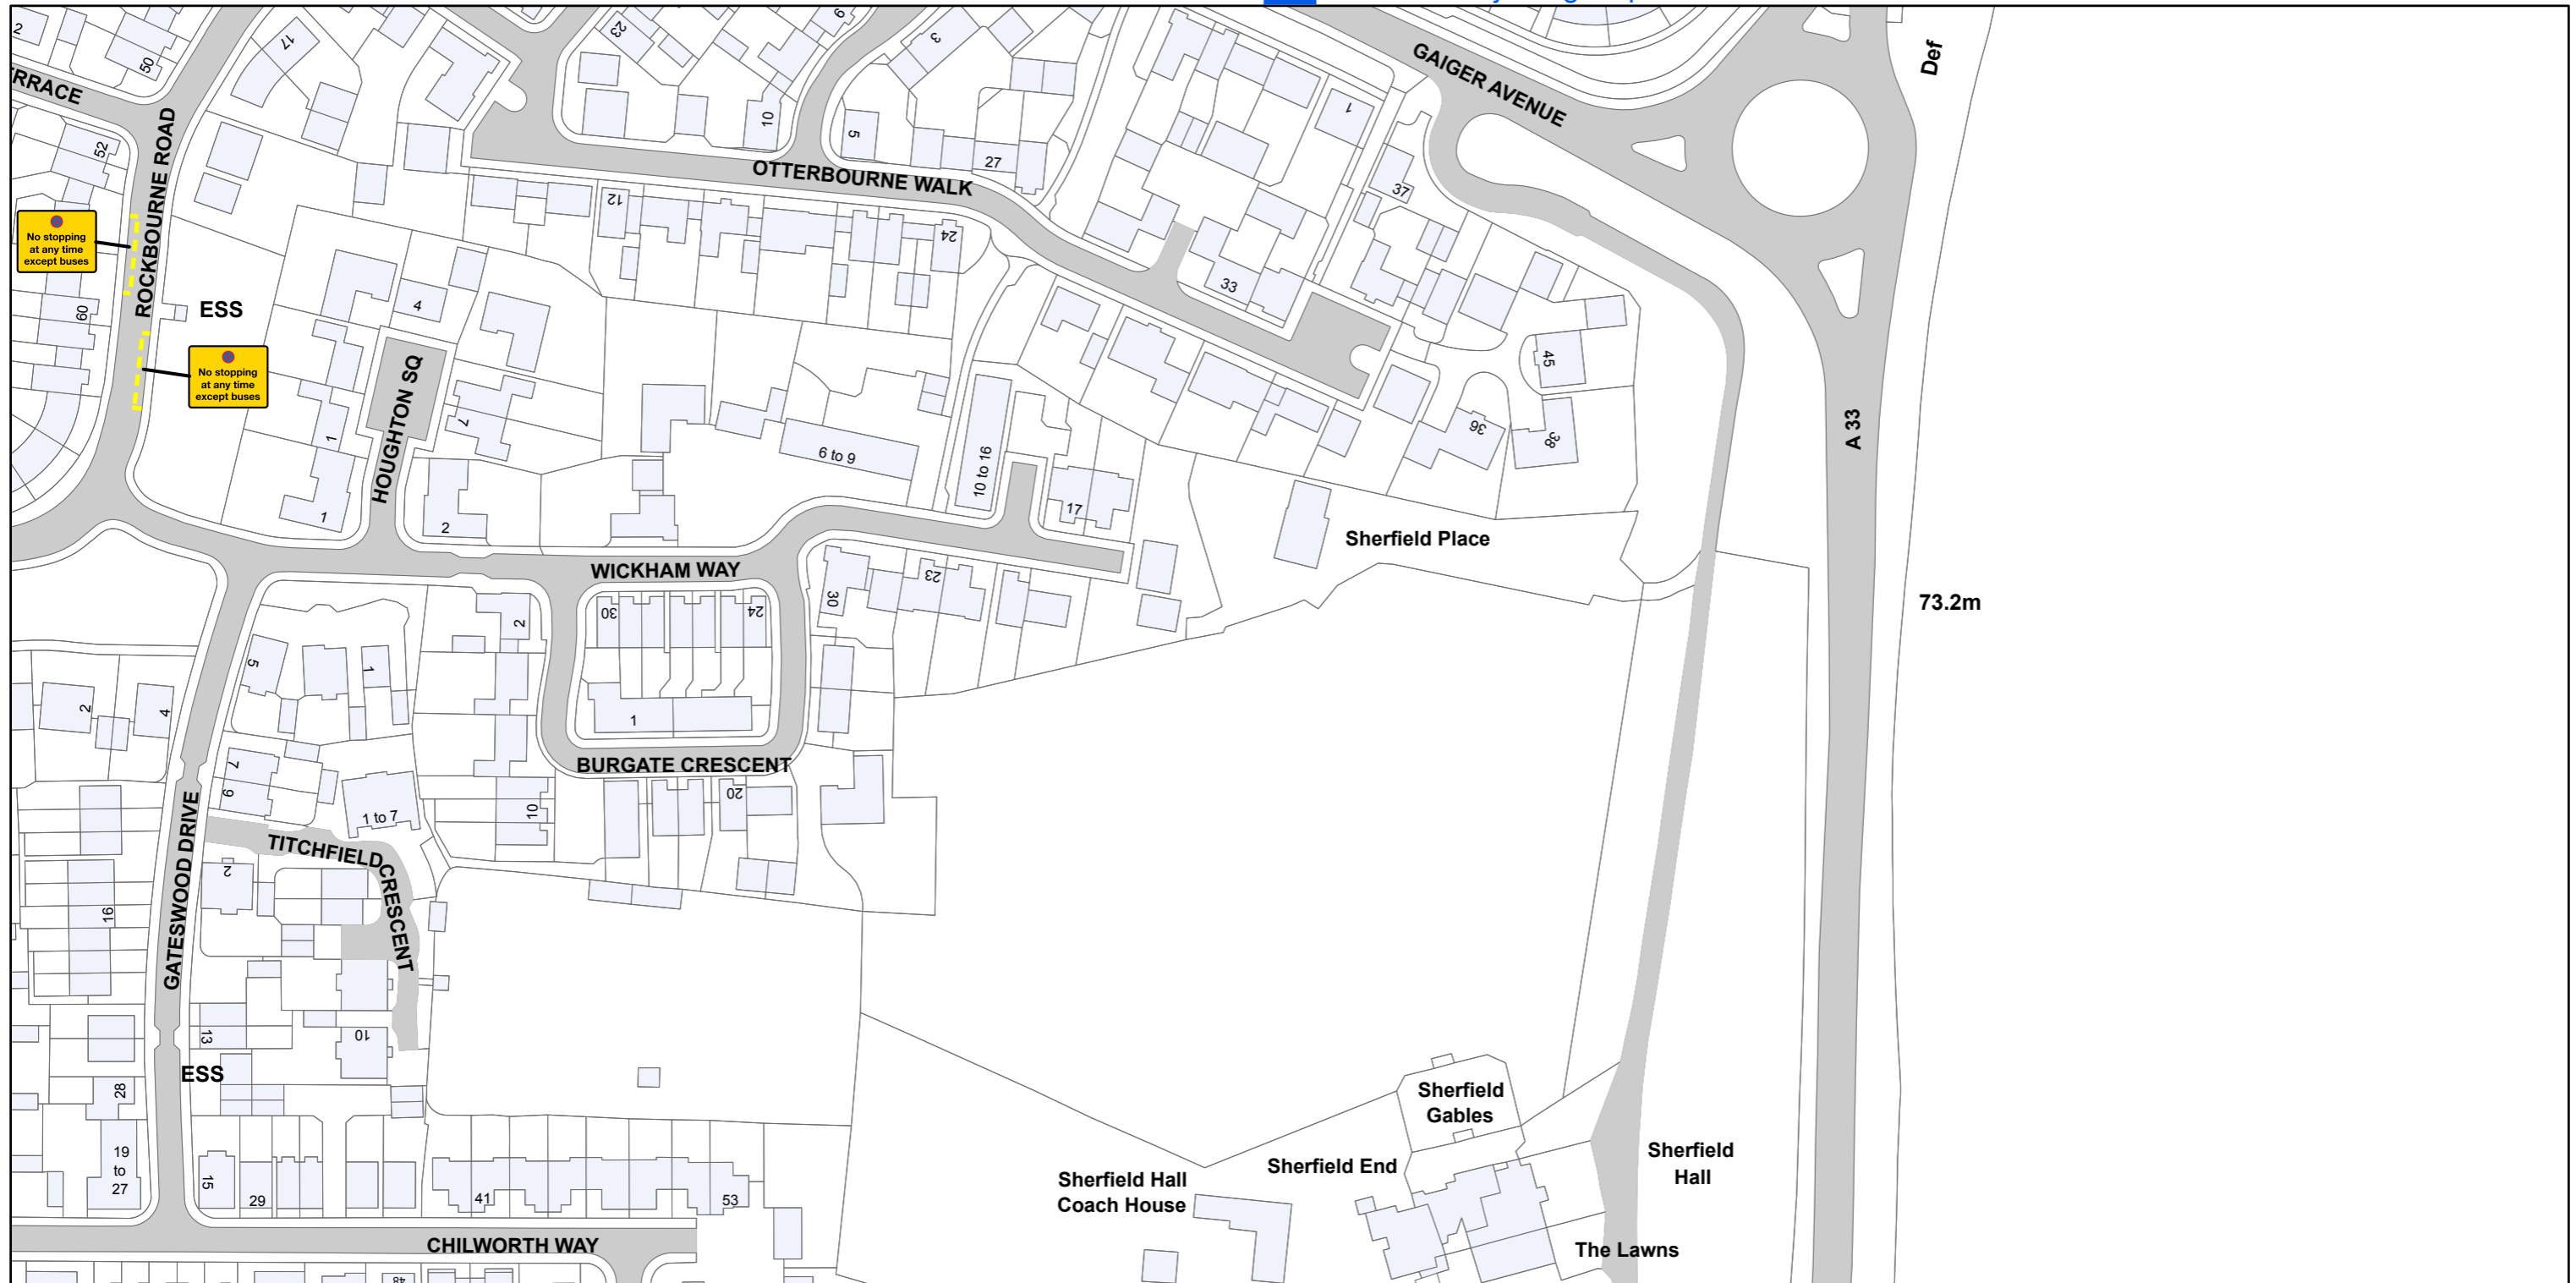

AREA CODE: BG 38

SHEET REVISION NUMBER - 0

SHEET ACTIVE FROM - 14 April 2018

 BG 37 [Click for adjoining map](#)

SCALE - 1:1,250 @ A3

Basingstoke and Deane Borough Council

(Prohibition and Restriction of Waiting and Loading

and Parking Places) (Consolidation) Order 2018

Basingstoke
and Deane

Basingstoke and Deane Borough Council
Civic Offices
London Road
Basingstoke
Hampshire
RG21 4AH

© Crown copyright and database rights 2018 Ordnance Survey LA100019356

Produced by JL Mapping Services Ltd