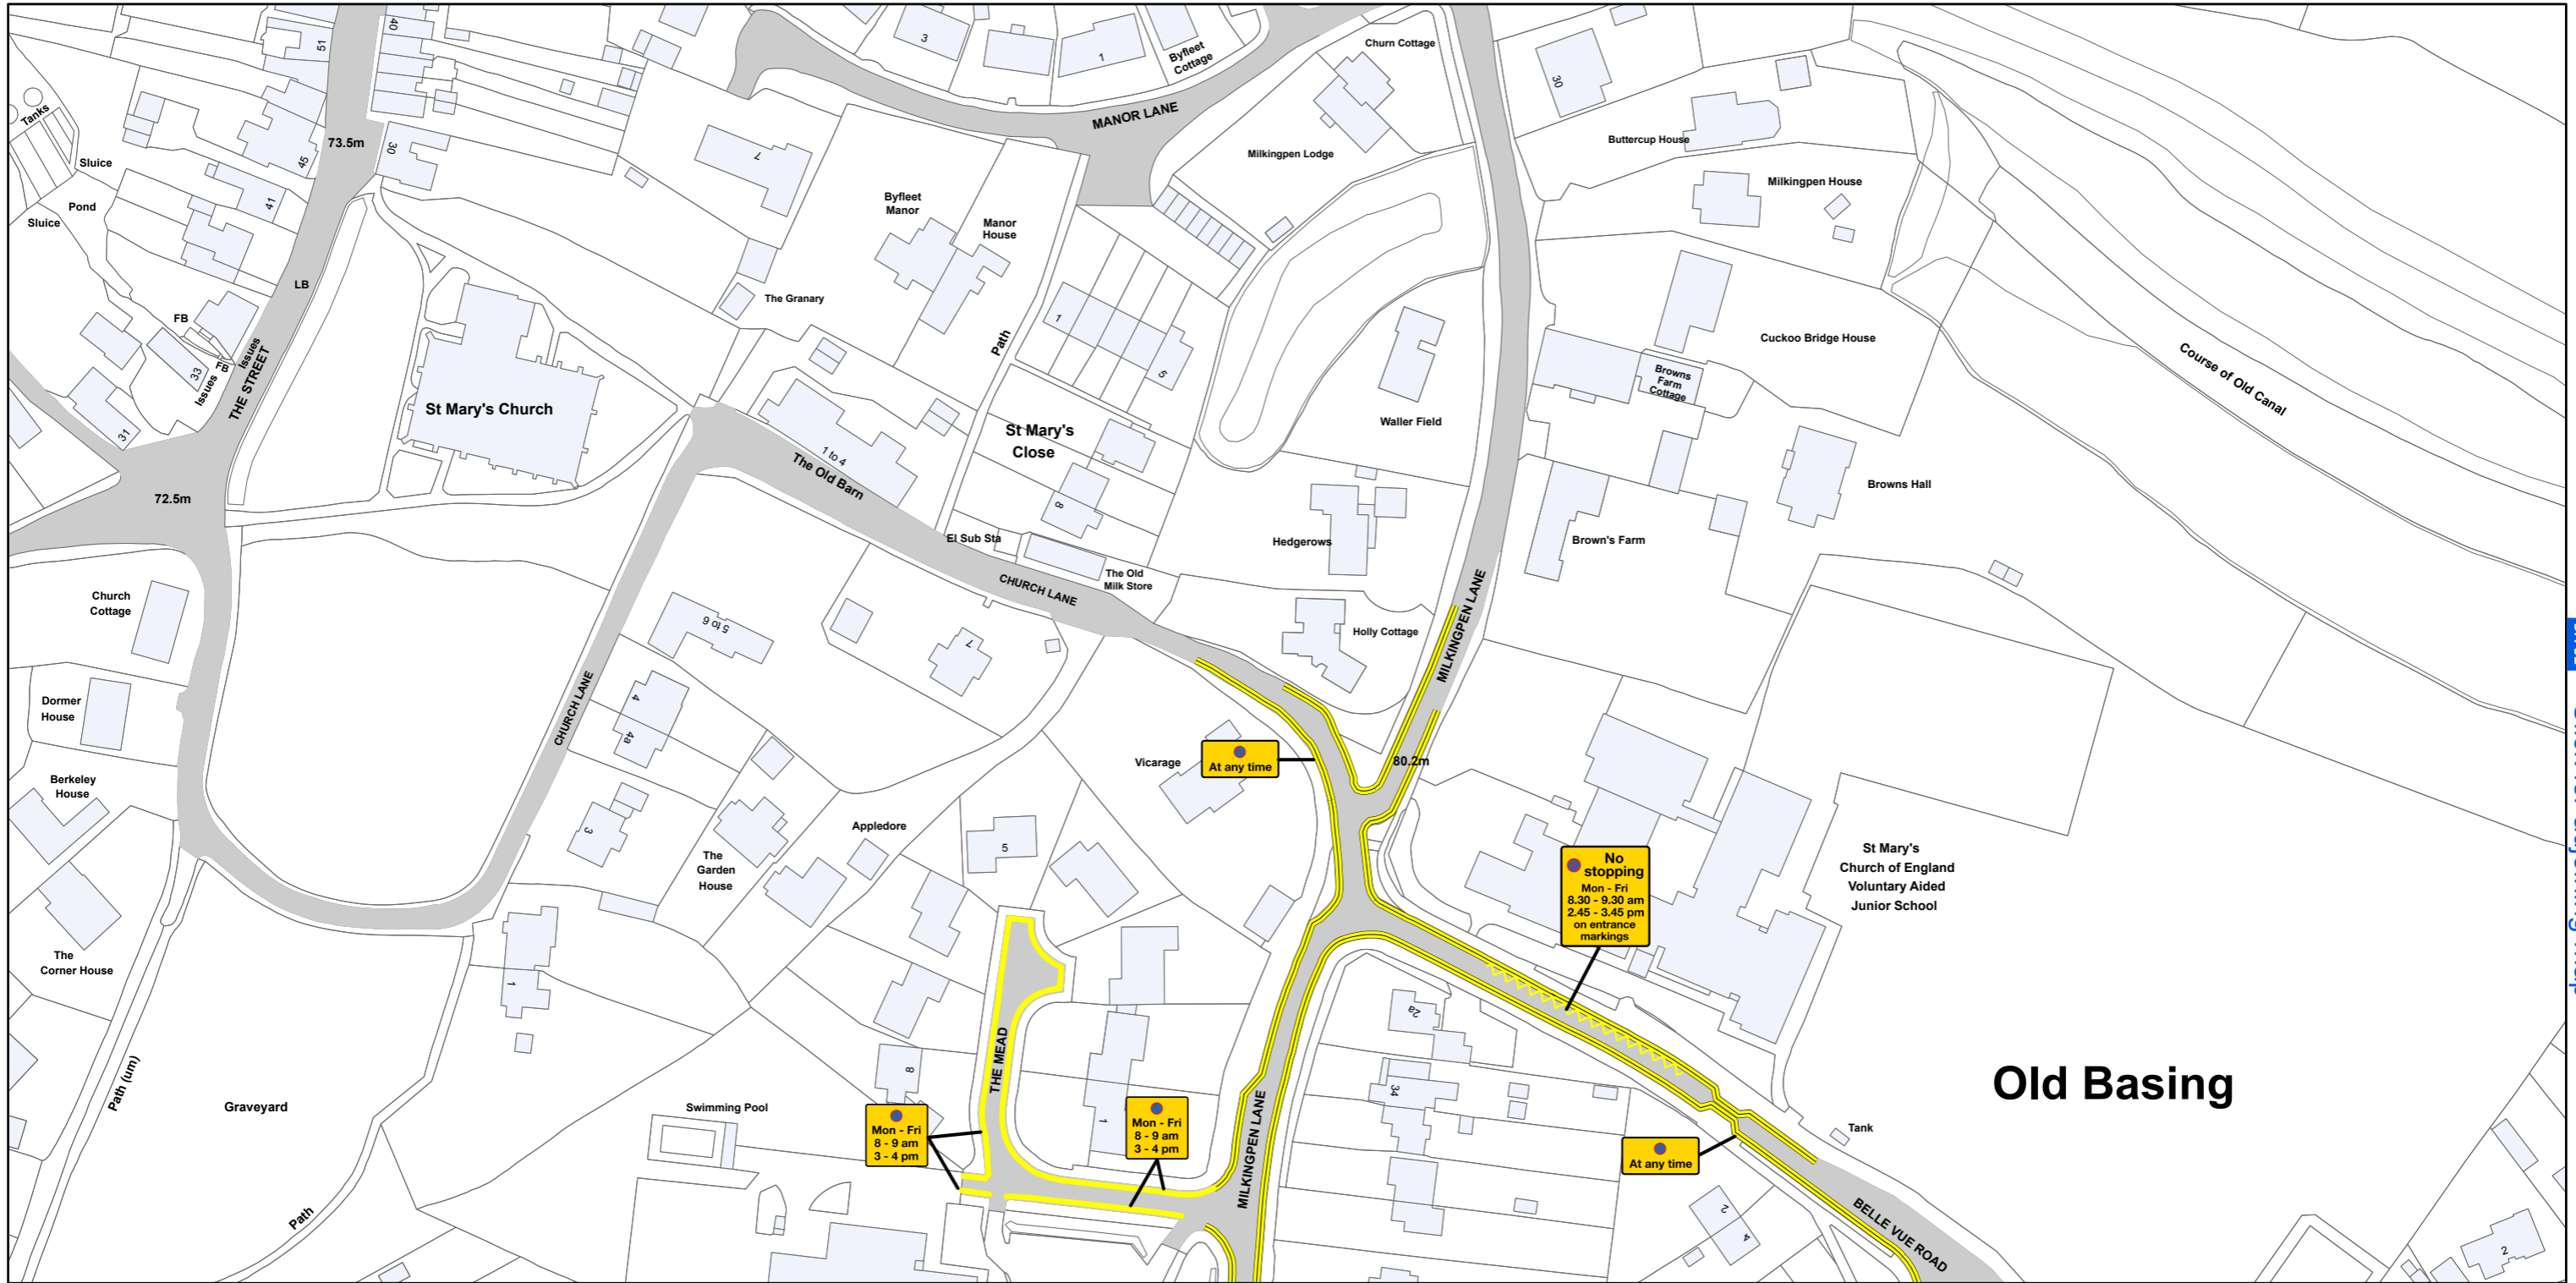

AREA CODE: BG 51

SHEET REVISION NUMBER - 0

SHEET ACTIVE FROM - 14 April 2018

BH 51 [Click for adjoining map](#)

BG 52 [Click for adjoining map](#)

SCALE - 1:1,250 @ A3

Basingstoke and Deane Borough Council
(Prohibition and Restriction of Waiting and Loading
and Parking Places) (Consolidation) Order 2018

Basingstoke and Deane

Basingstoke and Deane Borough Council
Civic Offices
London Road
Basingstoke
Hampshire
RG21 4AH

© Crown copyright and database rights 2018 Ordnance Survey LA100019356

Produced by JL Mapping Services Ltd