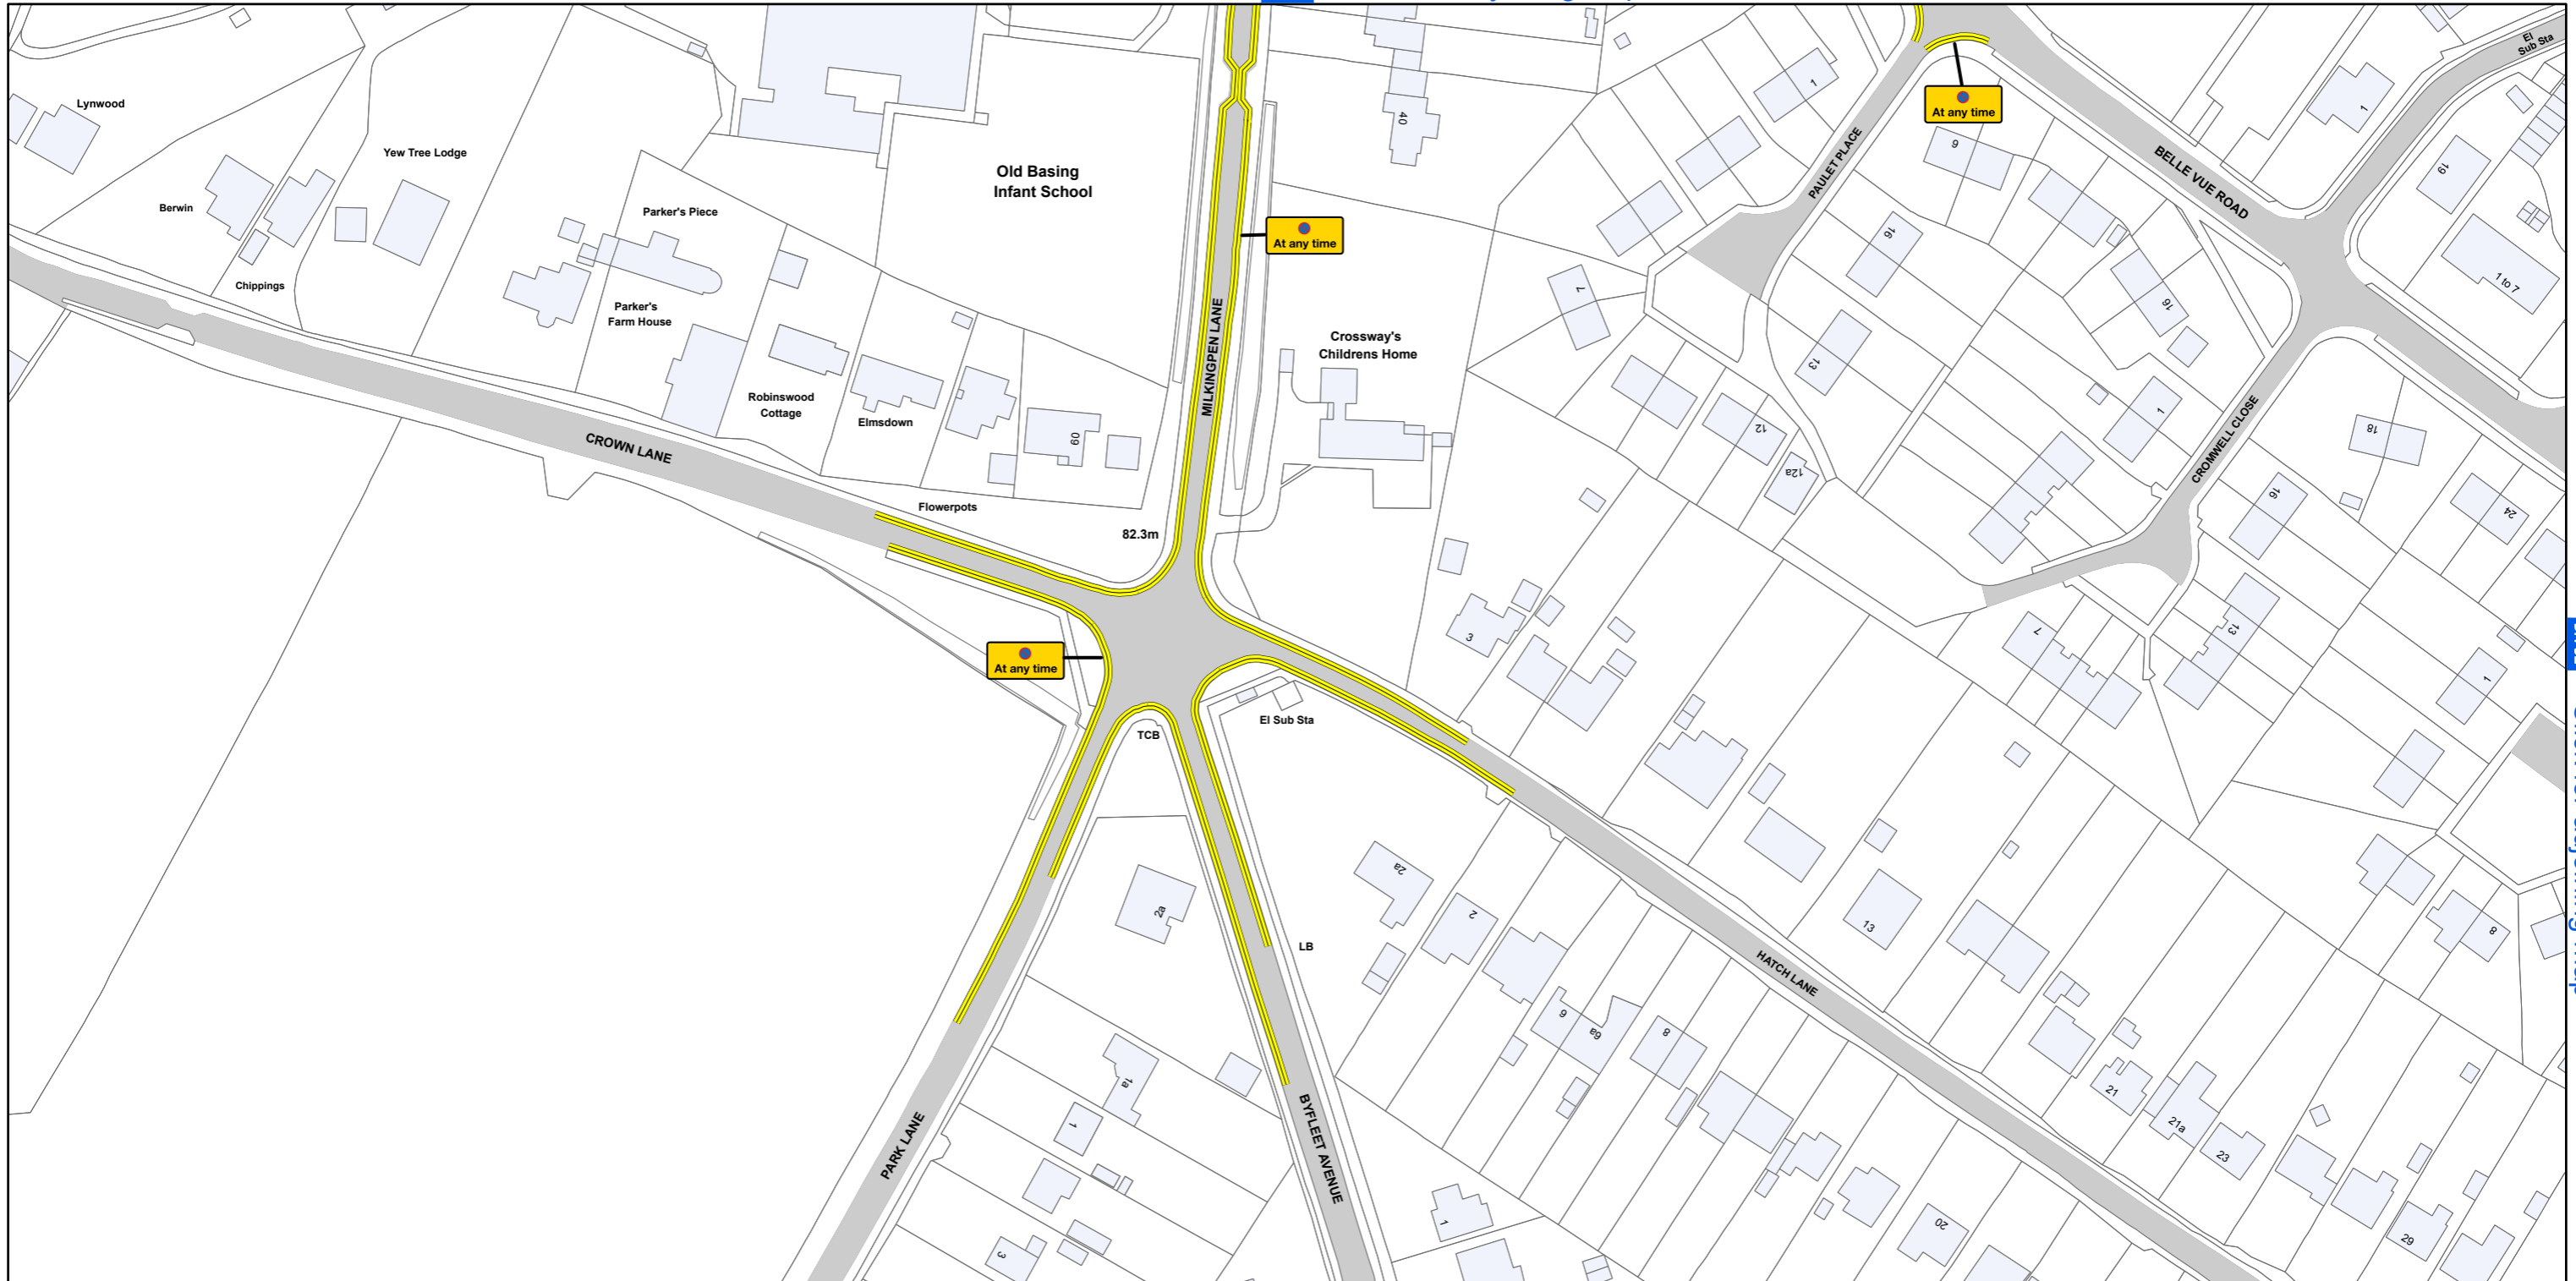

AREA CODE: BG 52

SHEET REVISION NUMBER - 0

SHEET ACTIVE FROM - 14 April 2018

 BG 51 [Click for adjoining map](#)

SCALE - 1:1,250 @ A3

Basingstoke and Deane Borough Council
(Prohibition and Restriction of Waiting and Loading
and Parking Places) (Consolidation) Order 2018

**Basingstoke
and Deane**

Basingstoke and Deane Borough Council
Civic Offices
London Road
Basingstoke
Hampshire
RG21 4AH

© Crown copyright and database rights 2018 Ordnance Survey LA100019356

Produced by JL Mapping Services Ltd