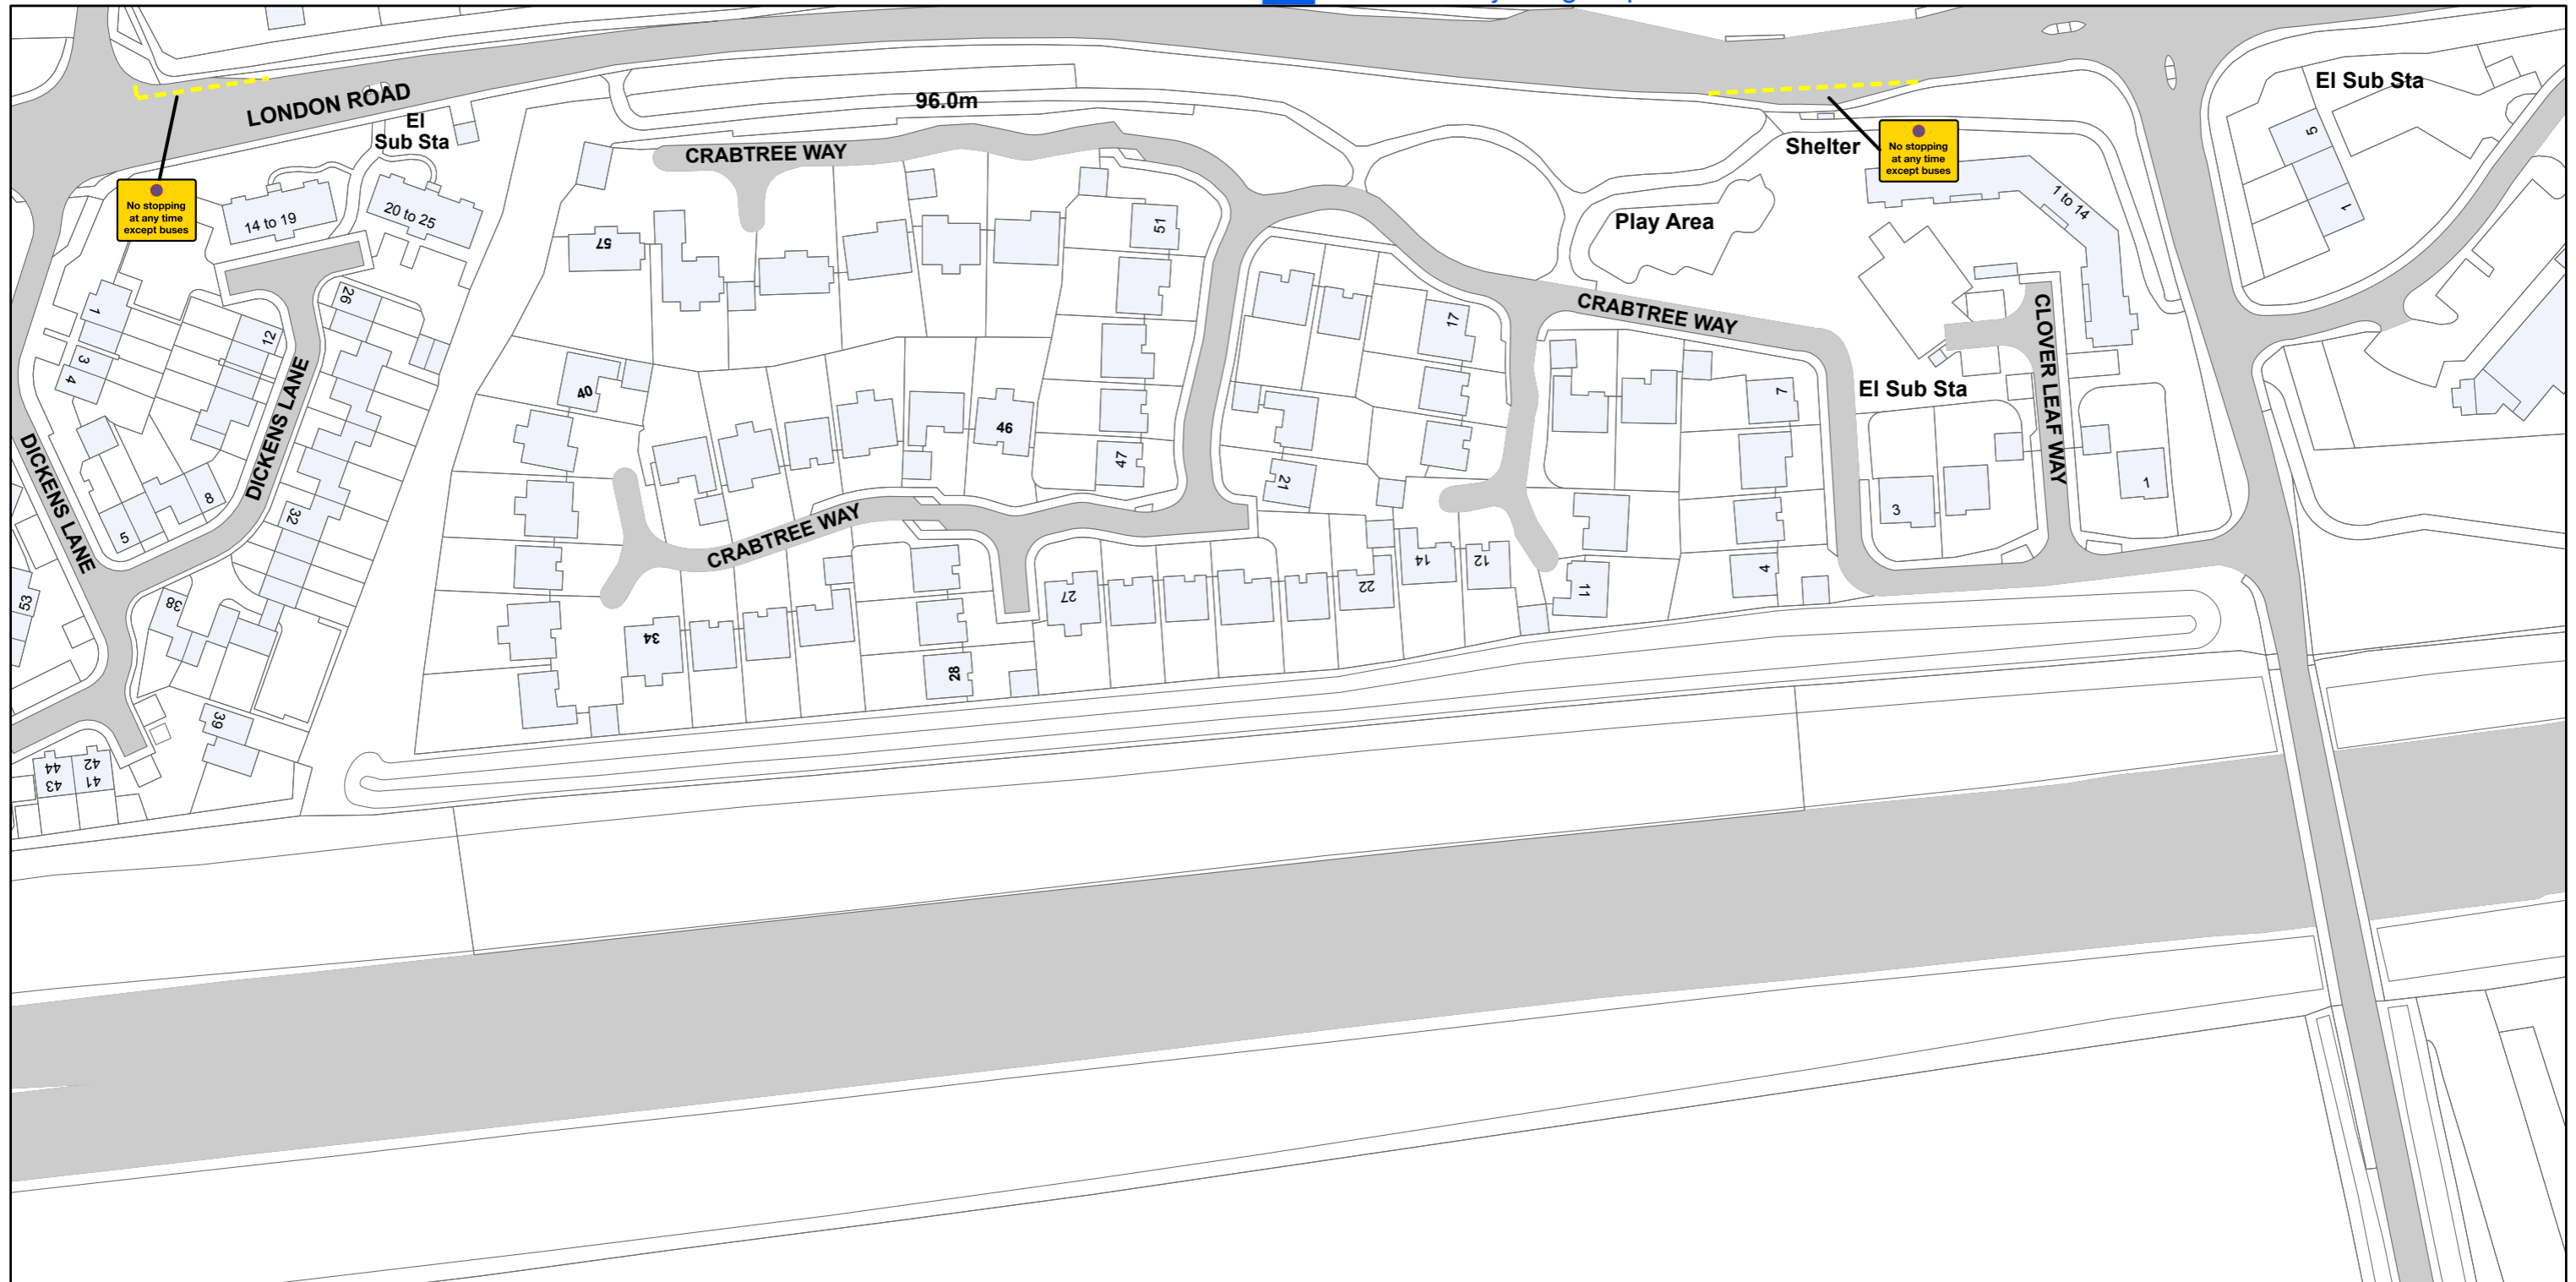

[BG 54](#) [Click for adjoining map](#)

SCALE - 1:1,250 @ A3

Basingstoke and Deane Borough Council  
(Prohibition and Restriction of Waiting and Loading  
and Parking Places) (Consolidation) Order 2018

**Basingstoke  
and Deane**