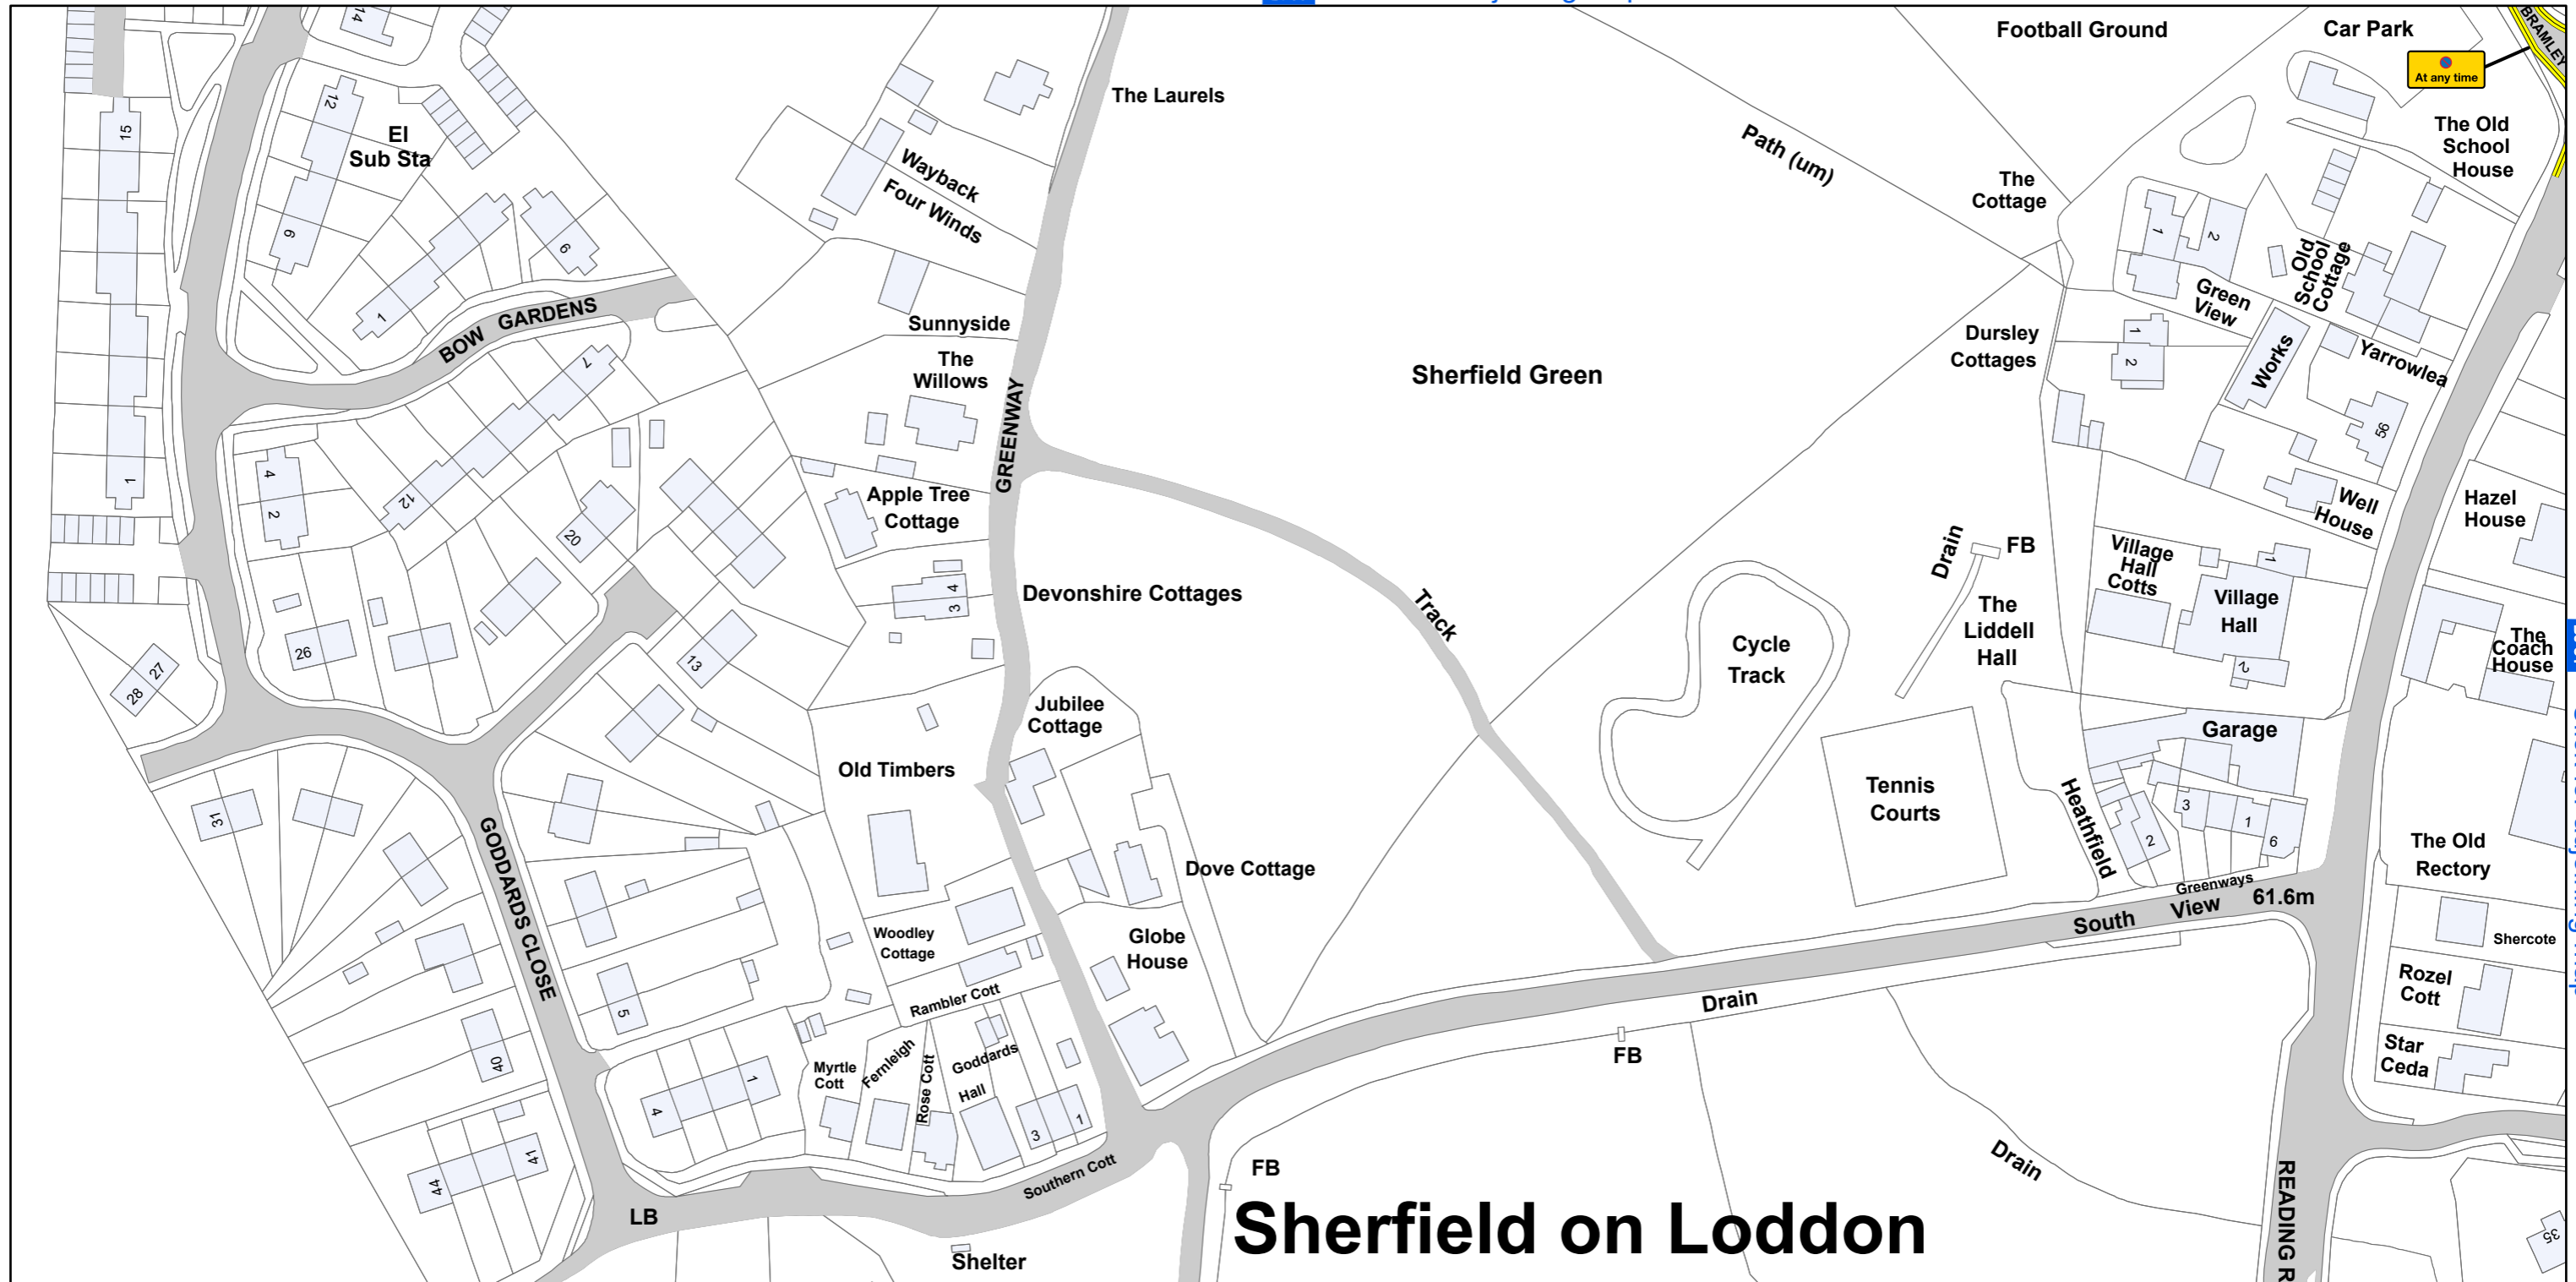

 [Click for adjoining map](#)

SCALE - 1:1,250 @ A3

Basingstoke and Deane Borough Council
(Prohibition and Restriction of Waiting and Loading
and Parking Places) (Consolidation) Order 2018

Basingstoke
and Deane