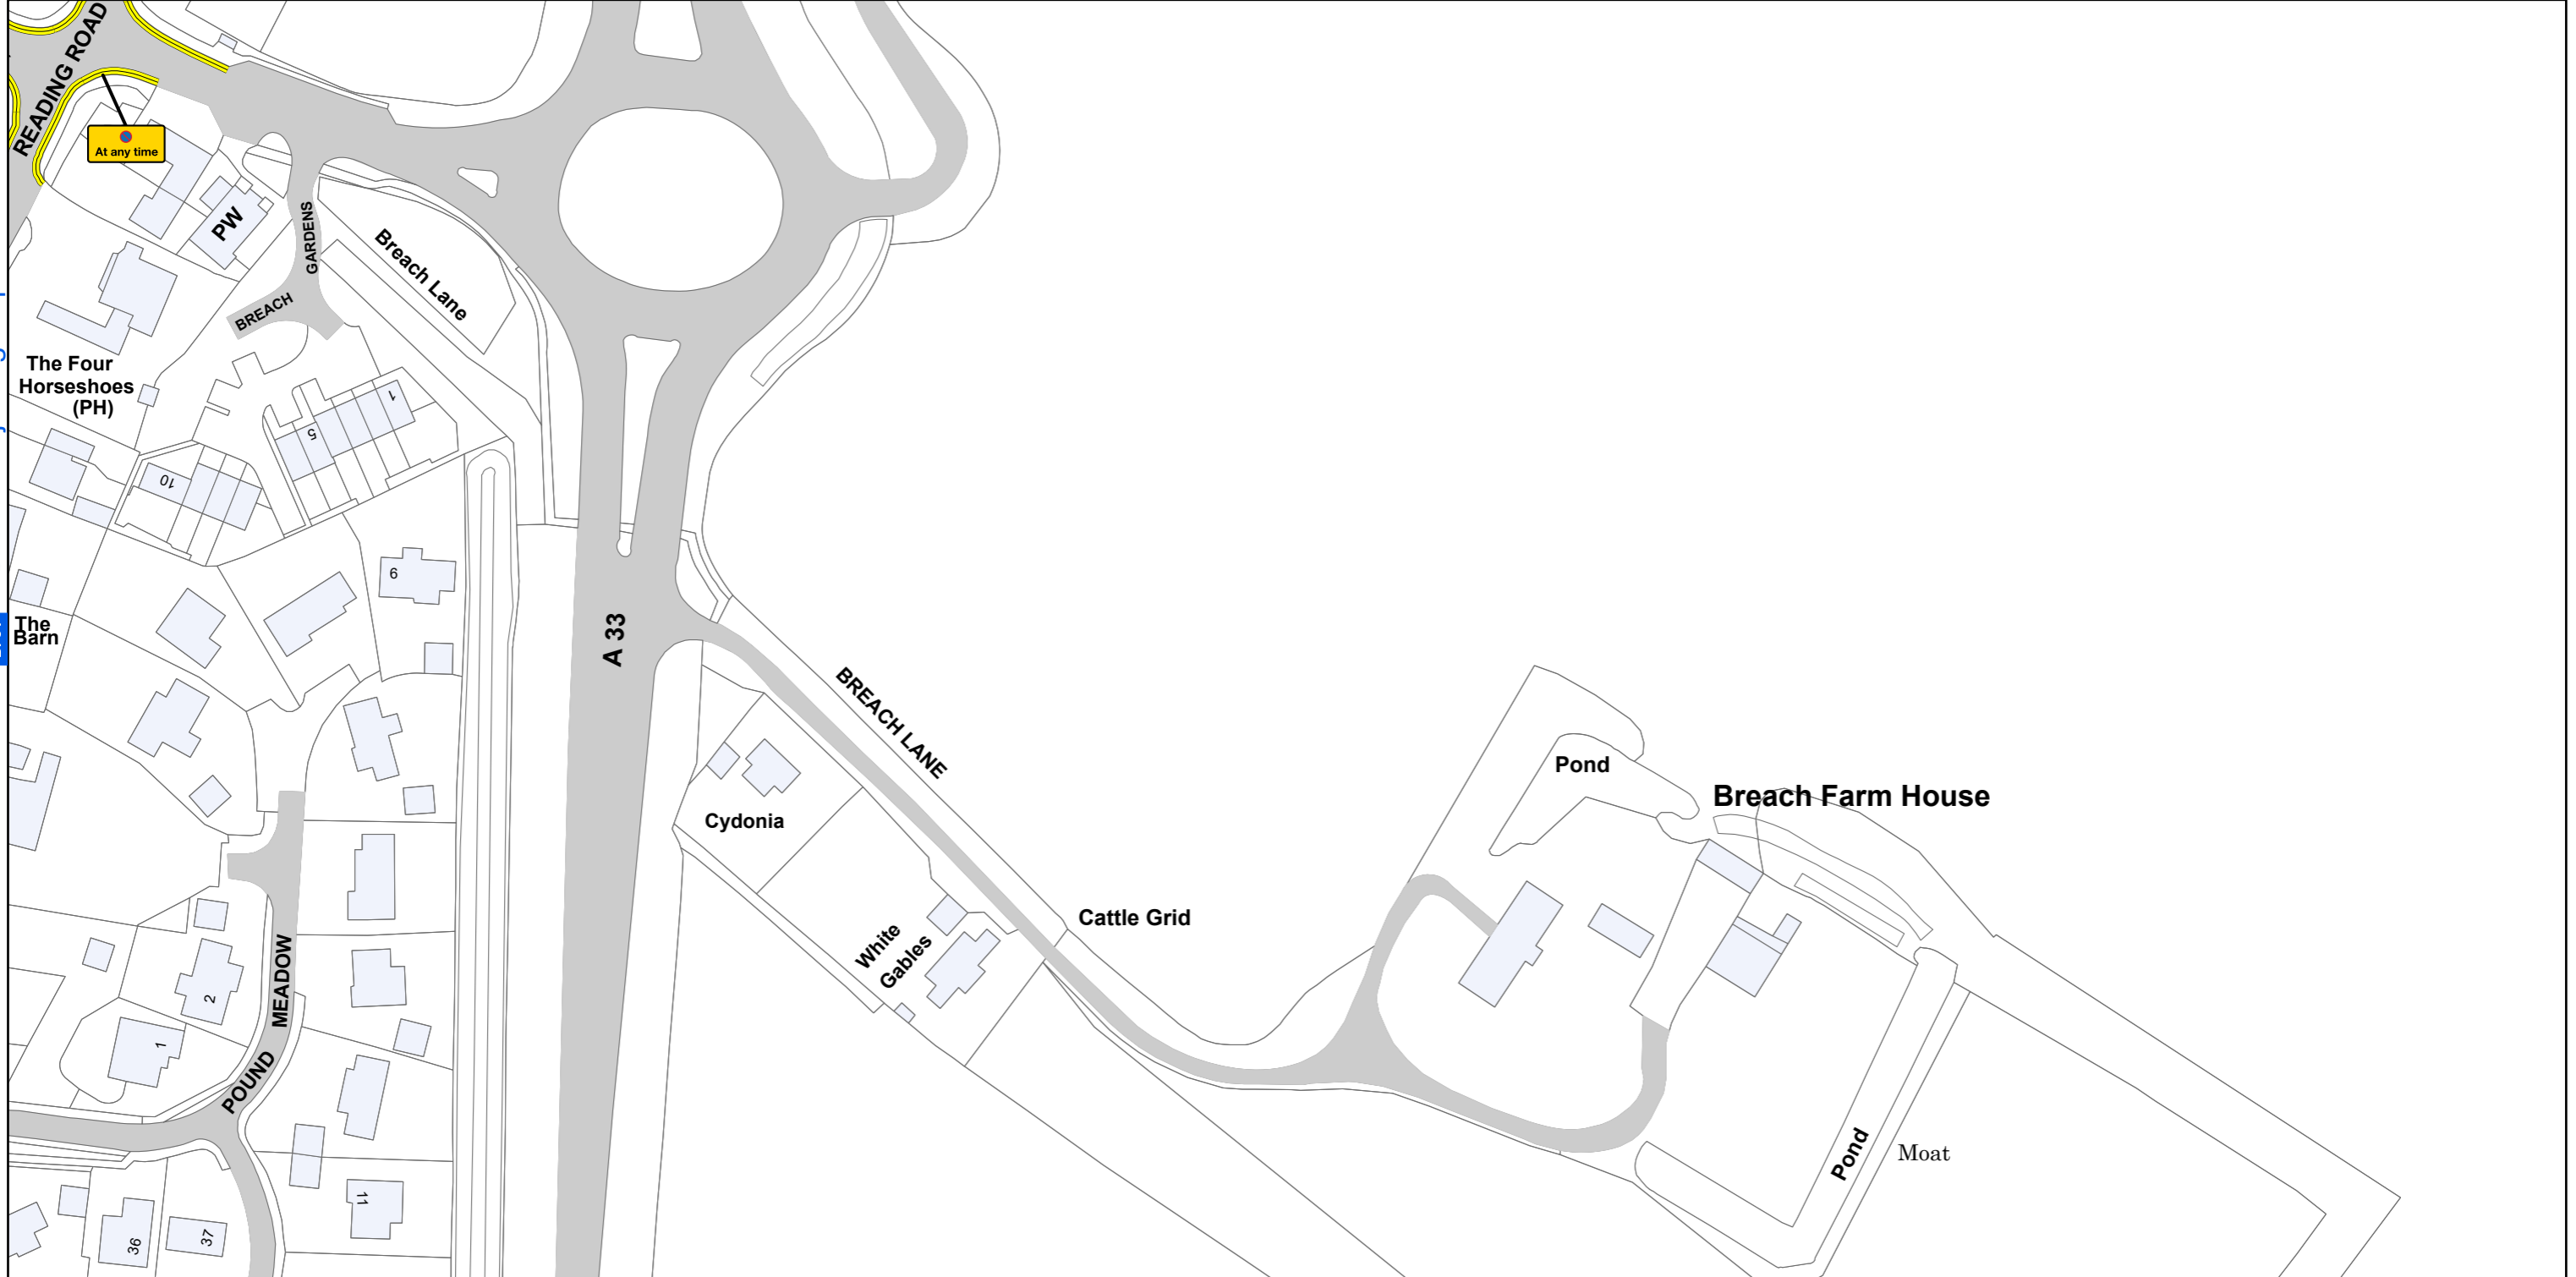

AREA CODE: BJ 31

SHEET REVISION NUMBER - 0

SHEET ACTIVE FROM - 6 March 2021

[BJ 30](#) Click for adjoining map

[BJ 31](#) Click for adjoining map

[BJ 32](#) Click for adjoining map

SCALE - 1:1,250 @ A3

Basingstoke and Deane Borough Council
(Prohibition and Restriction of Waiting and Loading
and Parking Places) (Consolidation) Order 2018