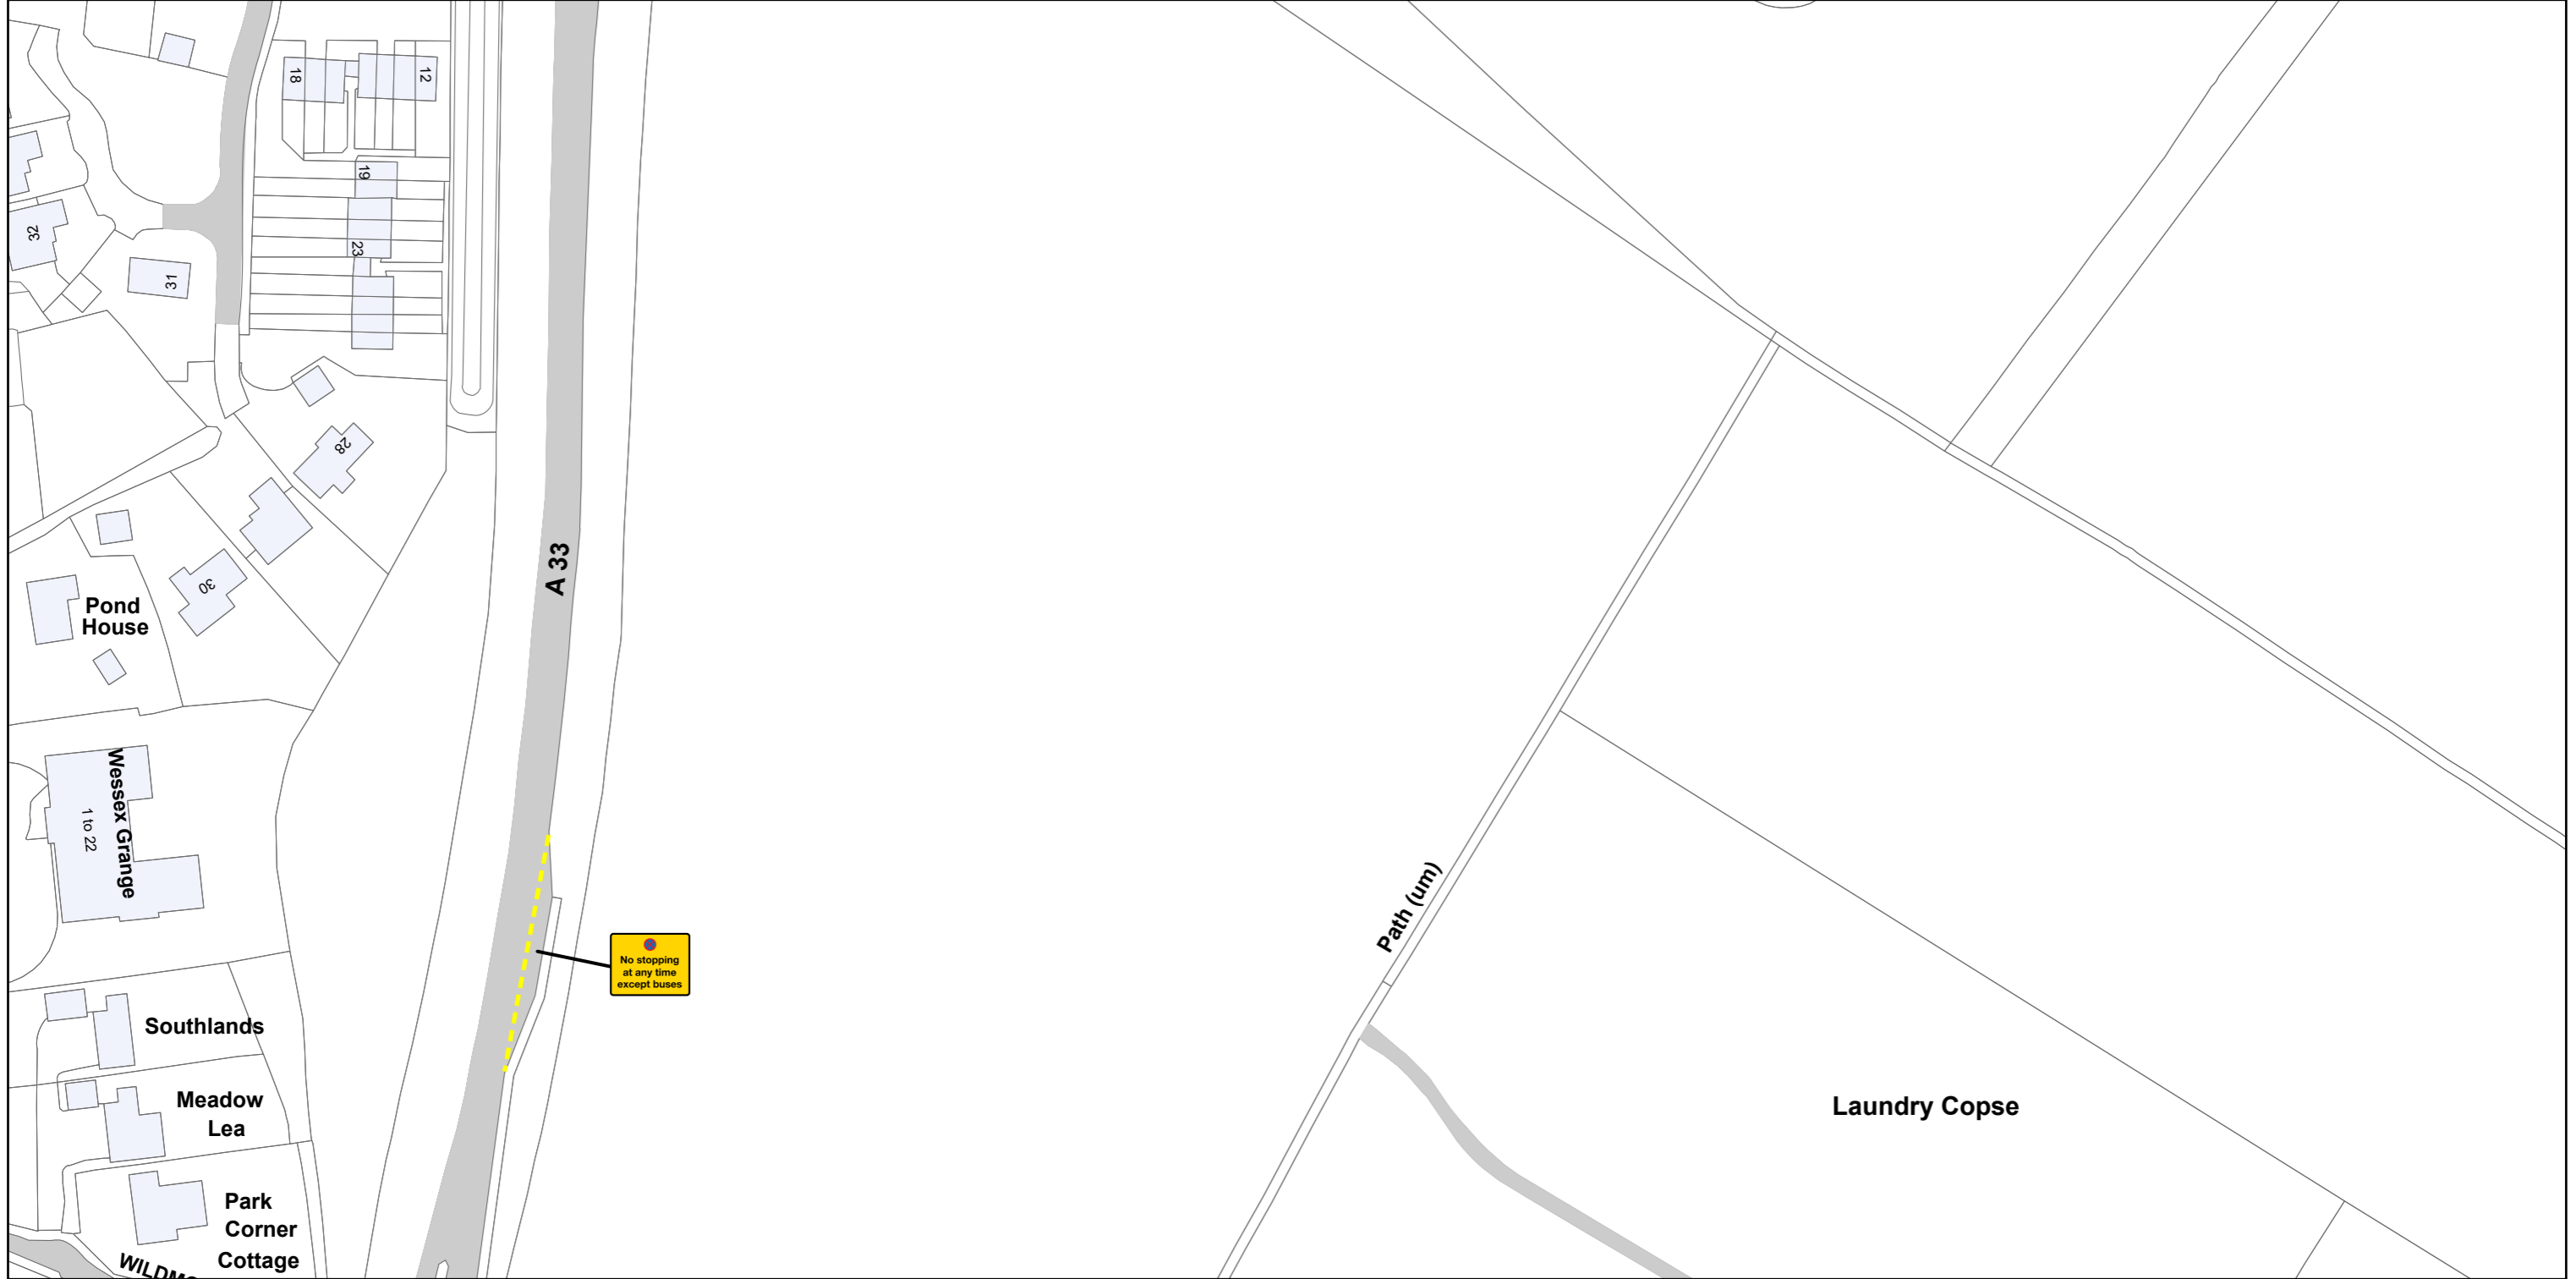

 [Click for adjoining map](#)

SCALE - 1:1,250 @ A3

Basingstoke and Deane Borough Council  
(Prohibition and Restriction of Waiting and Loading  
and Parking Places) (Consolidation) Order 2018

**Basingstoke  
and Deane**