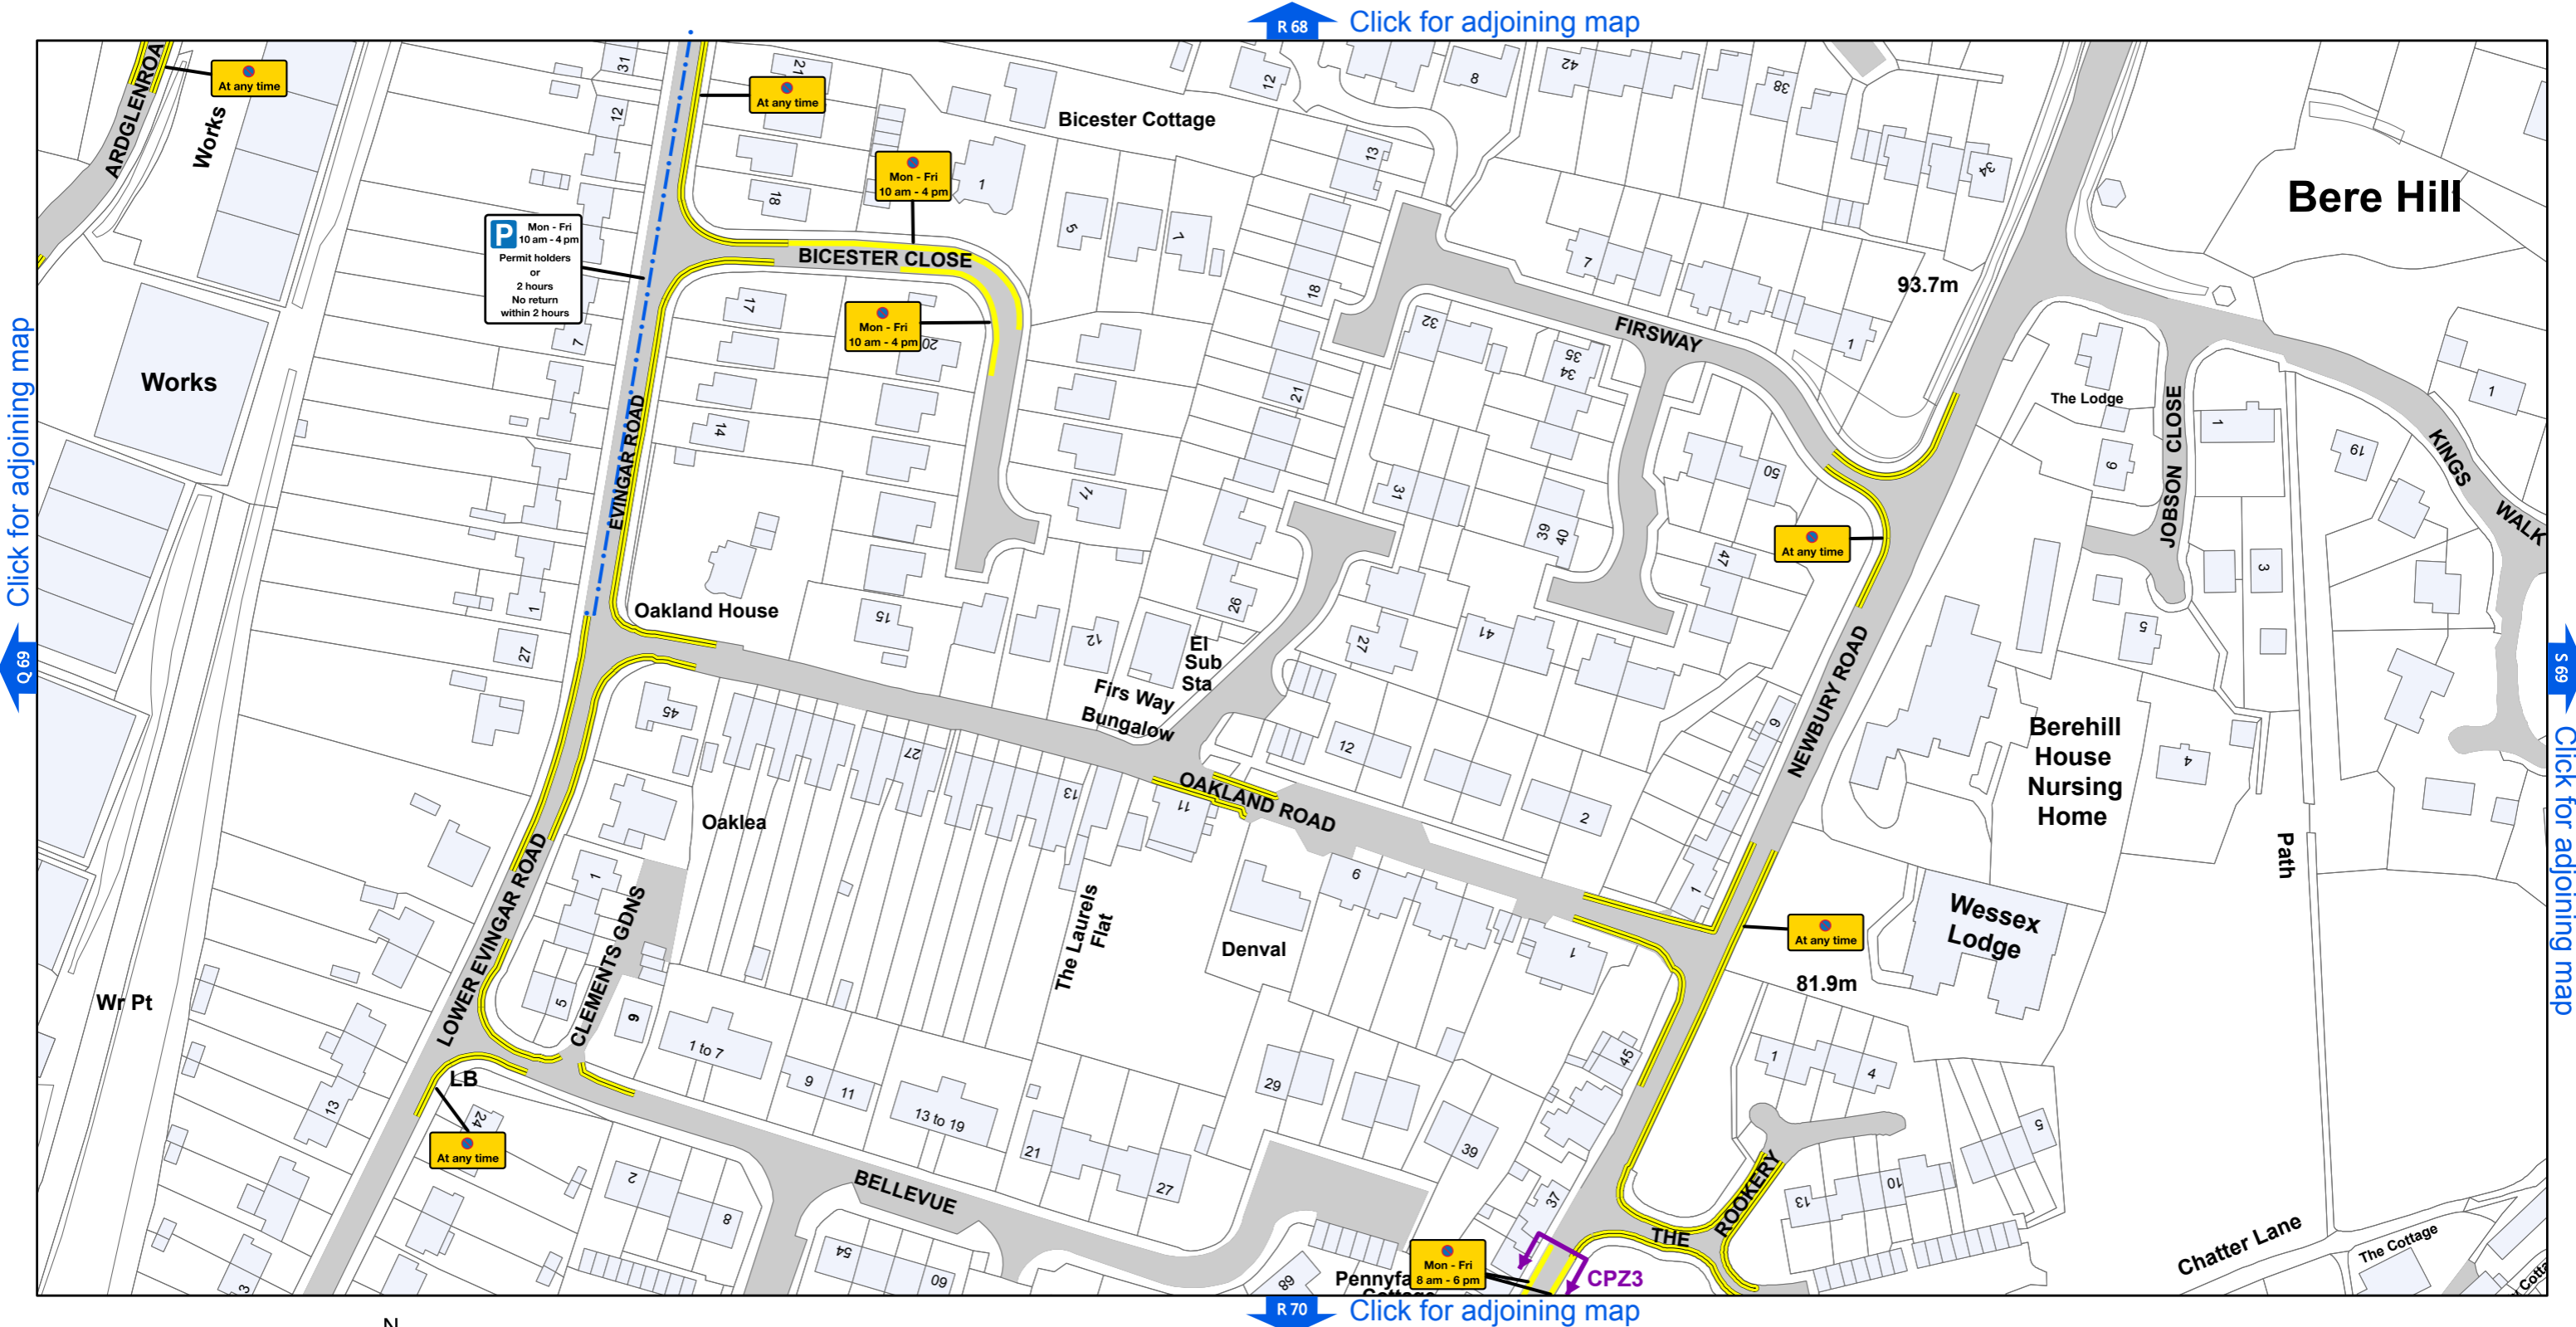

# AREA CODE: R 69

SHEET REVISION NUMBER - 0

SHEET ACTIVE FROM - 14 April 2018

SCALE - 1:1,250 @ A3

Basingstoke and Deane Borough Council  
(Prohibition and Restriction of Waiting and Loading  
and Parking Places) (Consolidation) Order 2018

Basingstoke  
and Deane

Basingstoke and Deane Borough Council  
Civic Offices  
London Road  
Basingstoke  
Hampshire  
RG21 4AH

© Crown copyright and database rights 2018 Ordnance Survey LA100019356

Produced by JL Mapping Services Ltd