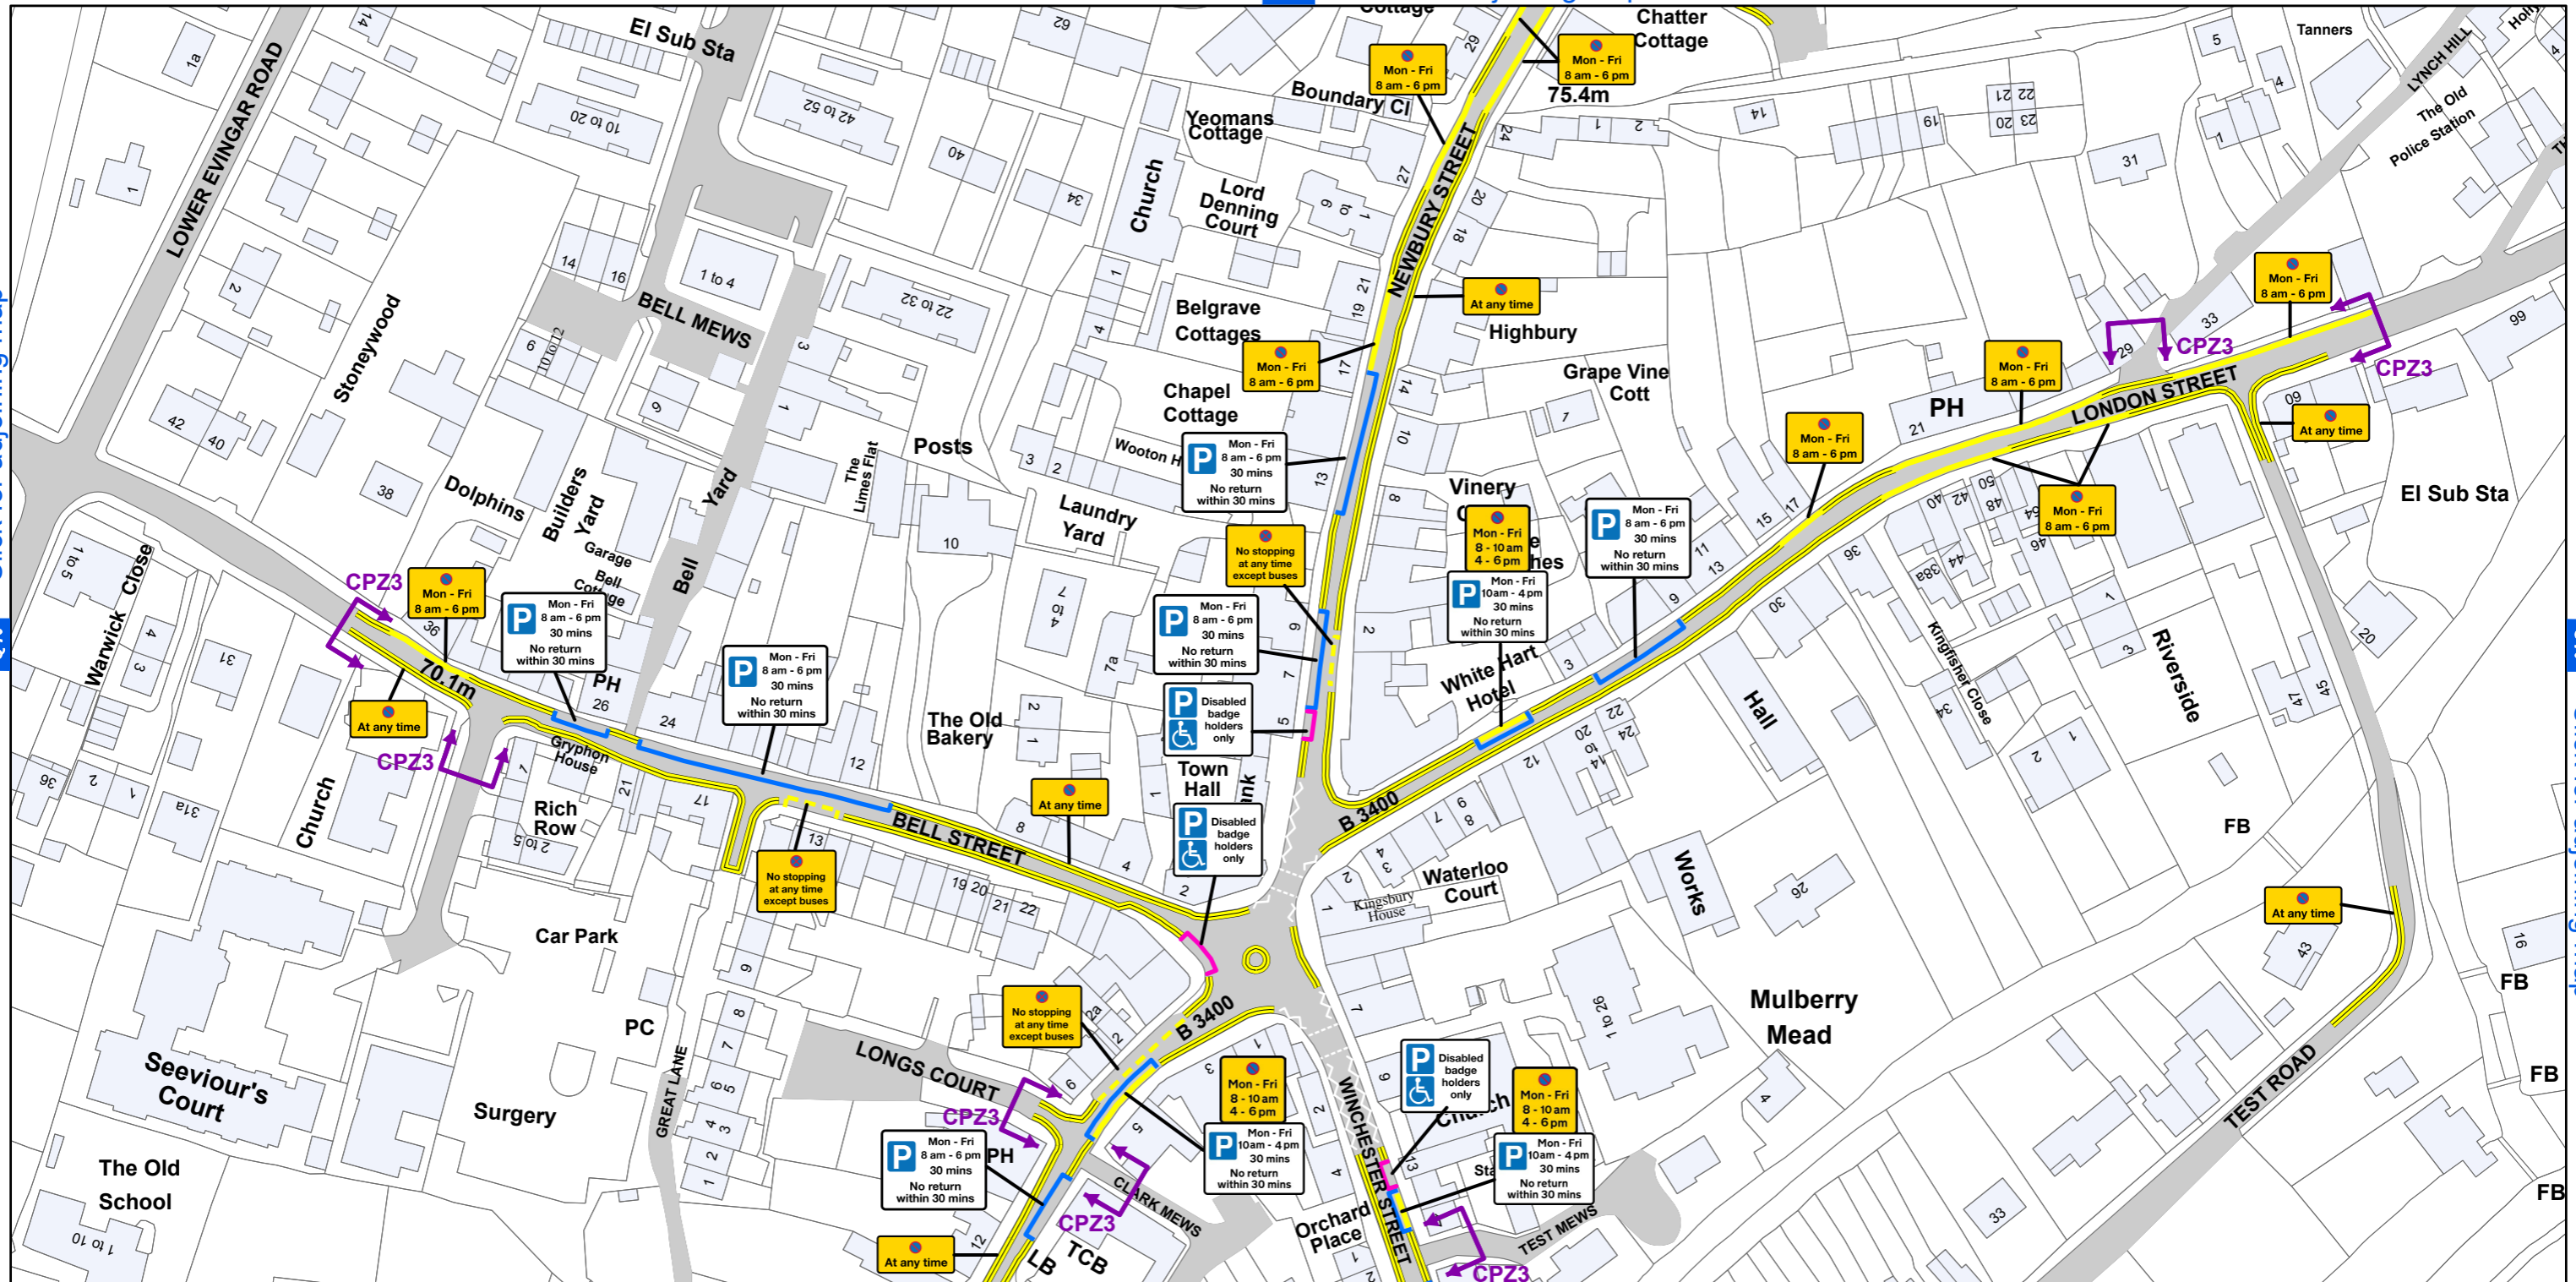

AREA CODE: R 70

SHEET REVISION NUMBER - 1

SHEET ACTIVE FROM - 20 April 2019

[R 69](#) Click for adjoining map

[Q 70](#) Click for adjoining map

[S 70](#) Click for adjoining map

[R 71](#) Click for adjoining map

SCALE - 1:1,250 @ A3

Basingstoke and Deane Borough Council
(Prohibition and Restriction of Waiting and Loading
and Parking Places) (Consolidation) Order 2018

Basingstoke and Deane

Basingstoke and Deane Borough Council
Civic Offices
London Road
Basingstoke
Hampshire
RG21 4AH

© Crown copyright and database rights 2018 Ordnance Survey LA100019356

Produced by JL Mapping Services Ltd