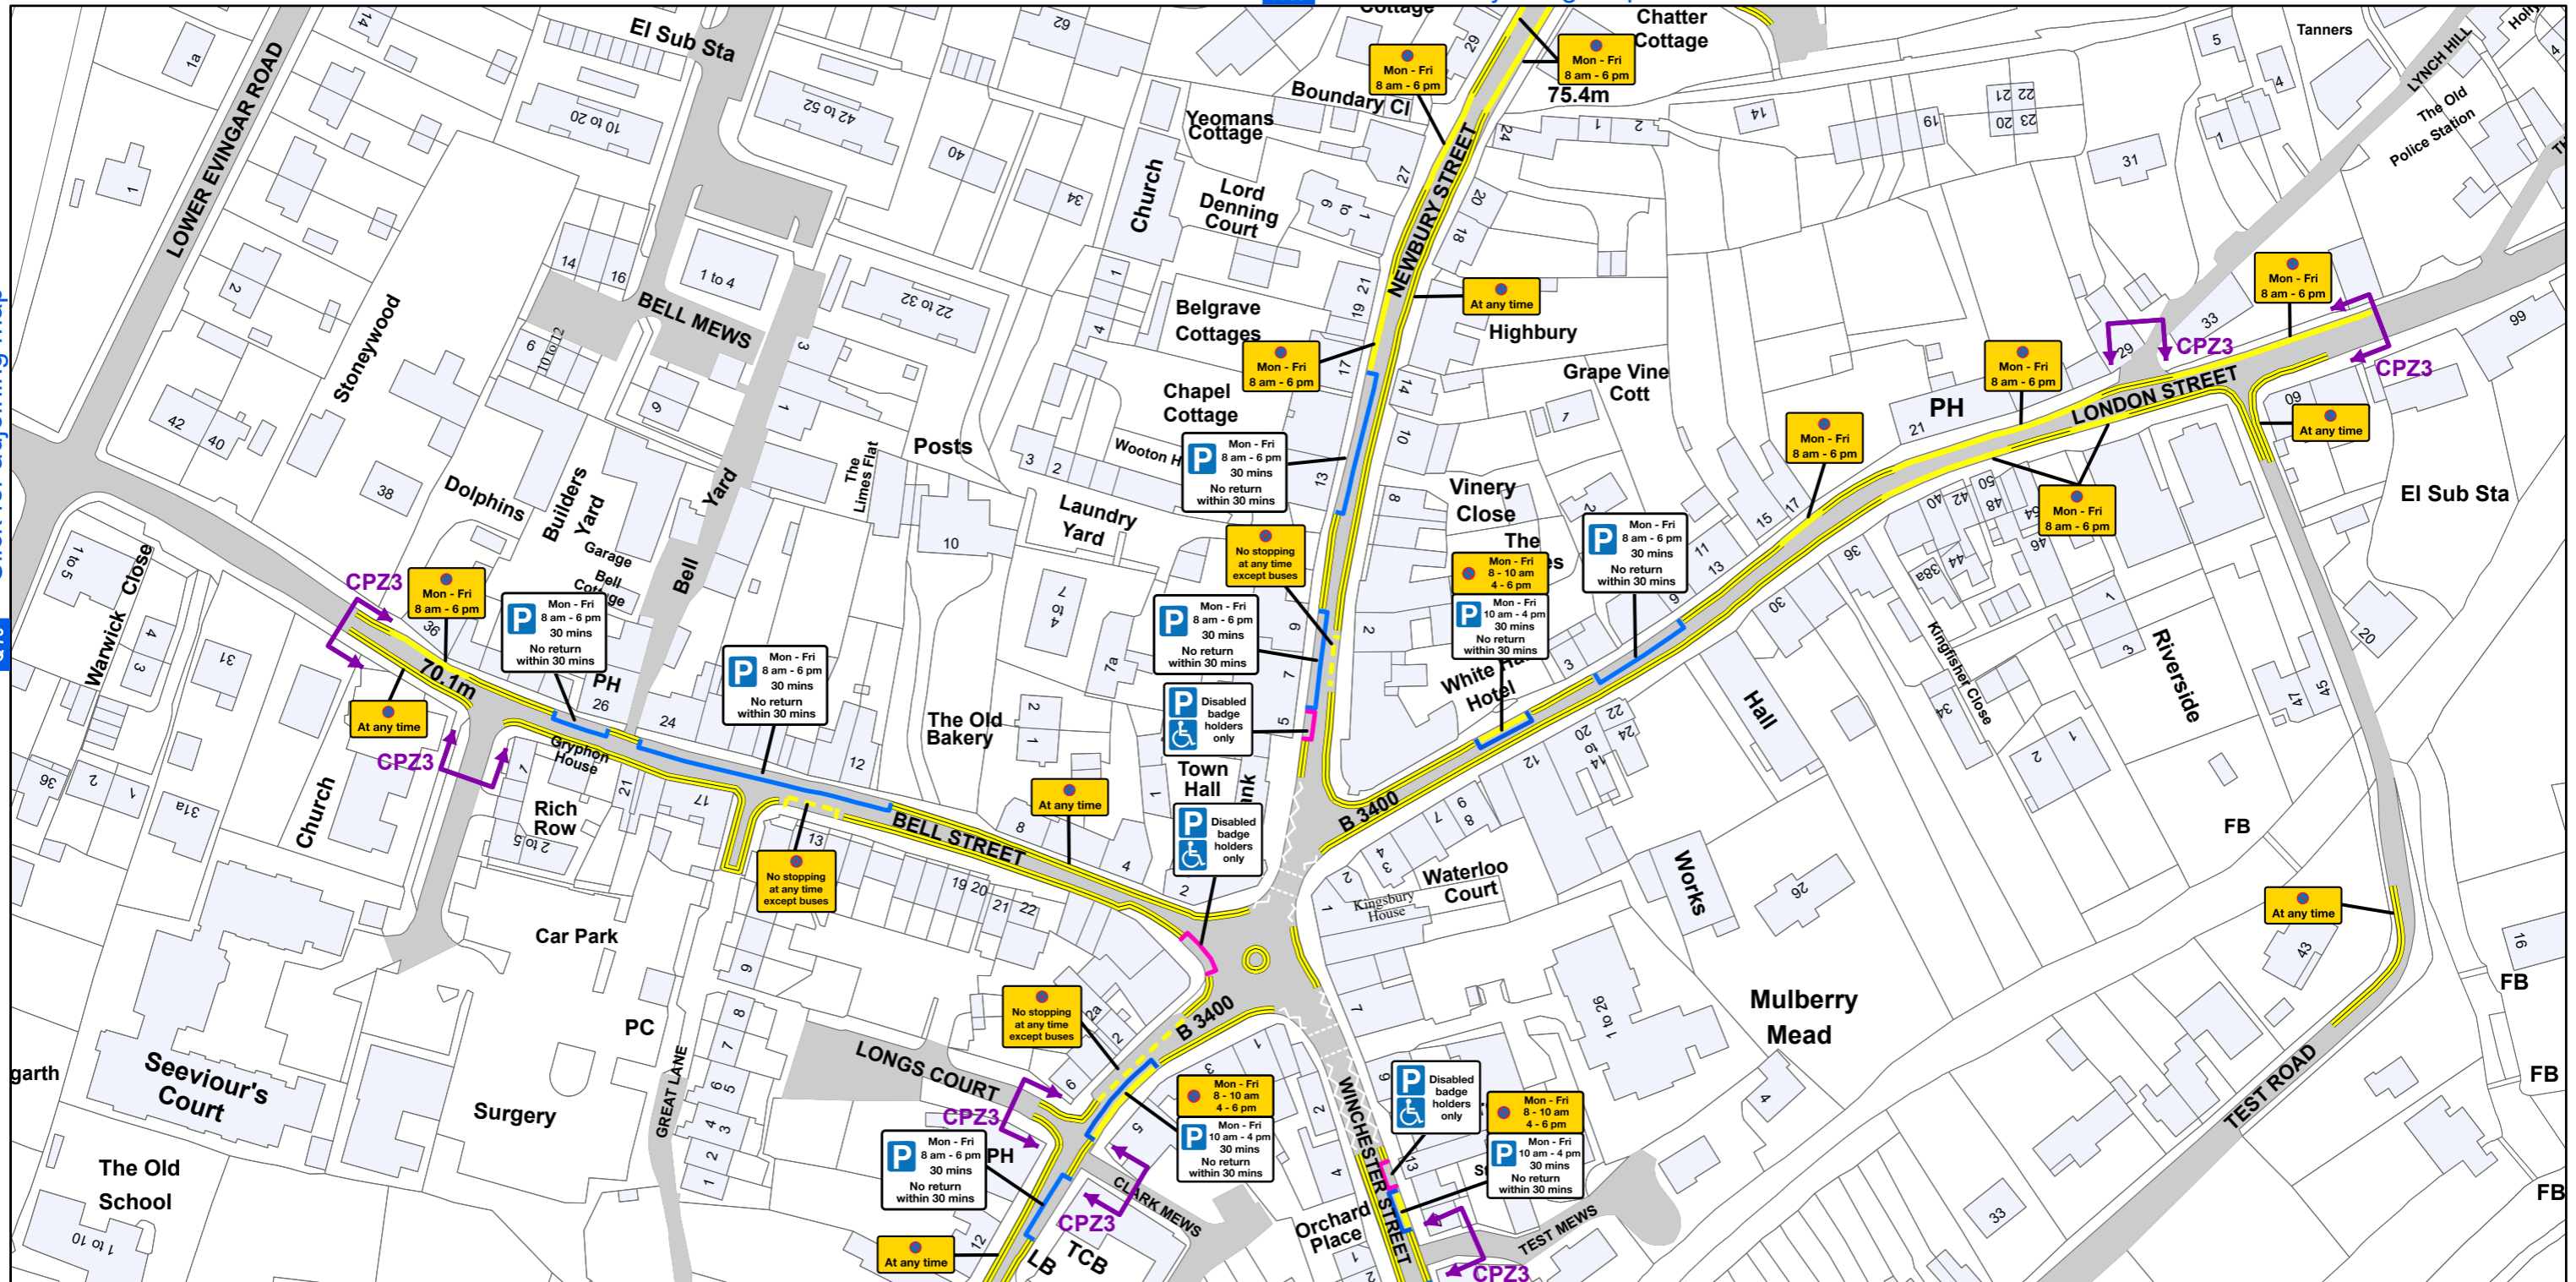

# AREA CODE: R 70

SHEET REVISION NUMBER - 1

SHEET ACTIVE FROM - 20 April 2019

[R 69](#) Click for adjoining map

[Q 70](#) Click for adjoining map

[R 71](#) Click for adjoining map

SCALE - 1:1,250 @ A3

Basingstoke and Deane Borough Council  
(Prohibition and Restriction of Waiting and Loading  
and Parking Places) (Consolidation) Order 2018

## Basingstoke and Deane

Basingstoke and Deane Borough Council  
Civic Offices  
London Road  
Basingstoke  
Hampshire  
RG21 4AH

© Crown copyright and database rights 2018 Ordnance Survey LA100019356

Produced by JL Mapping Services Ltd