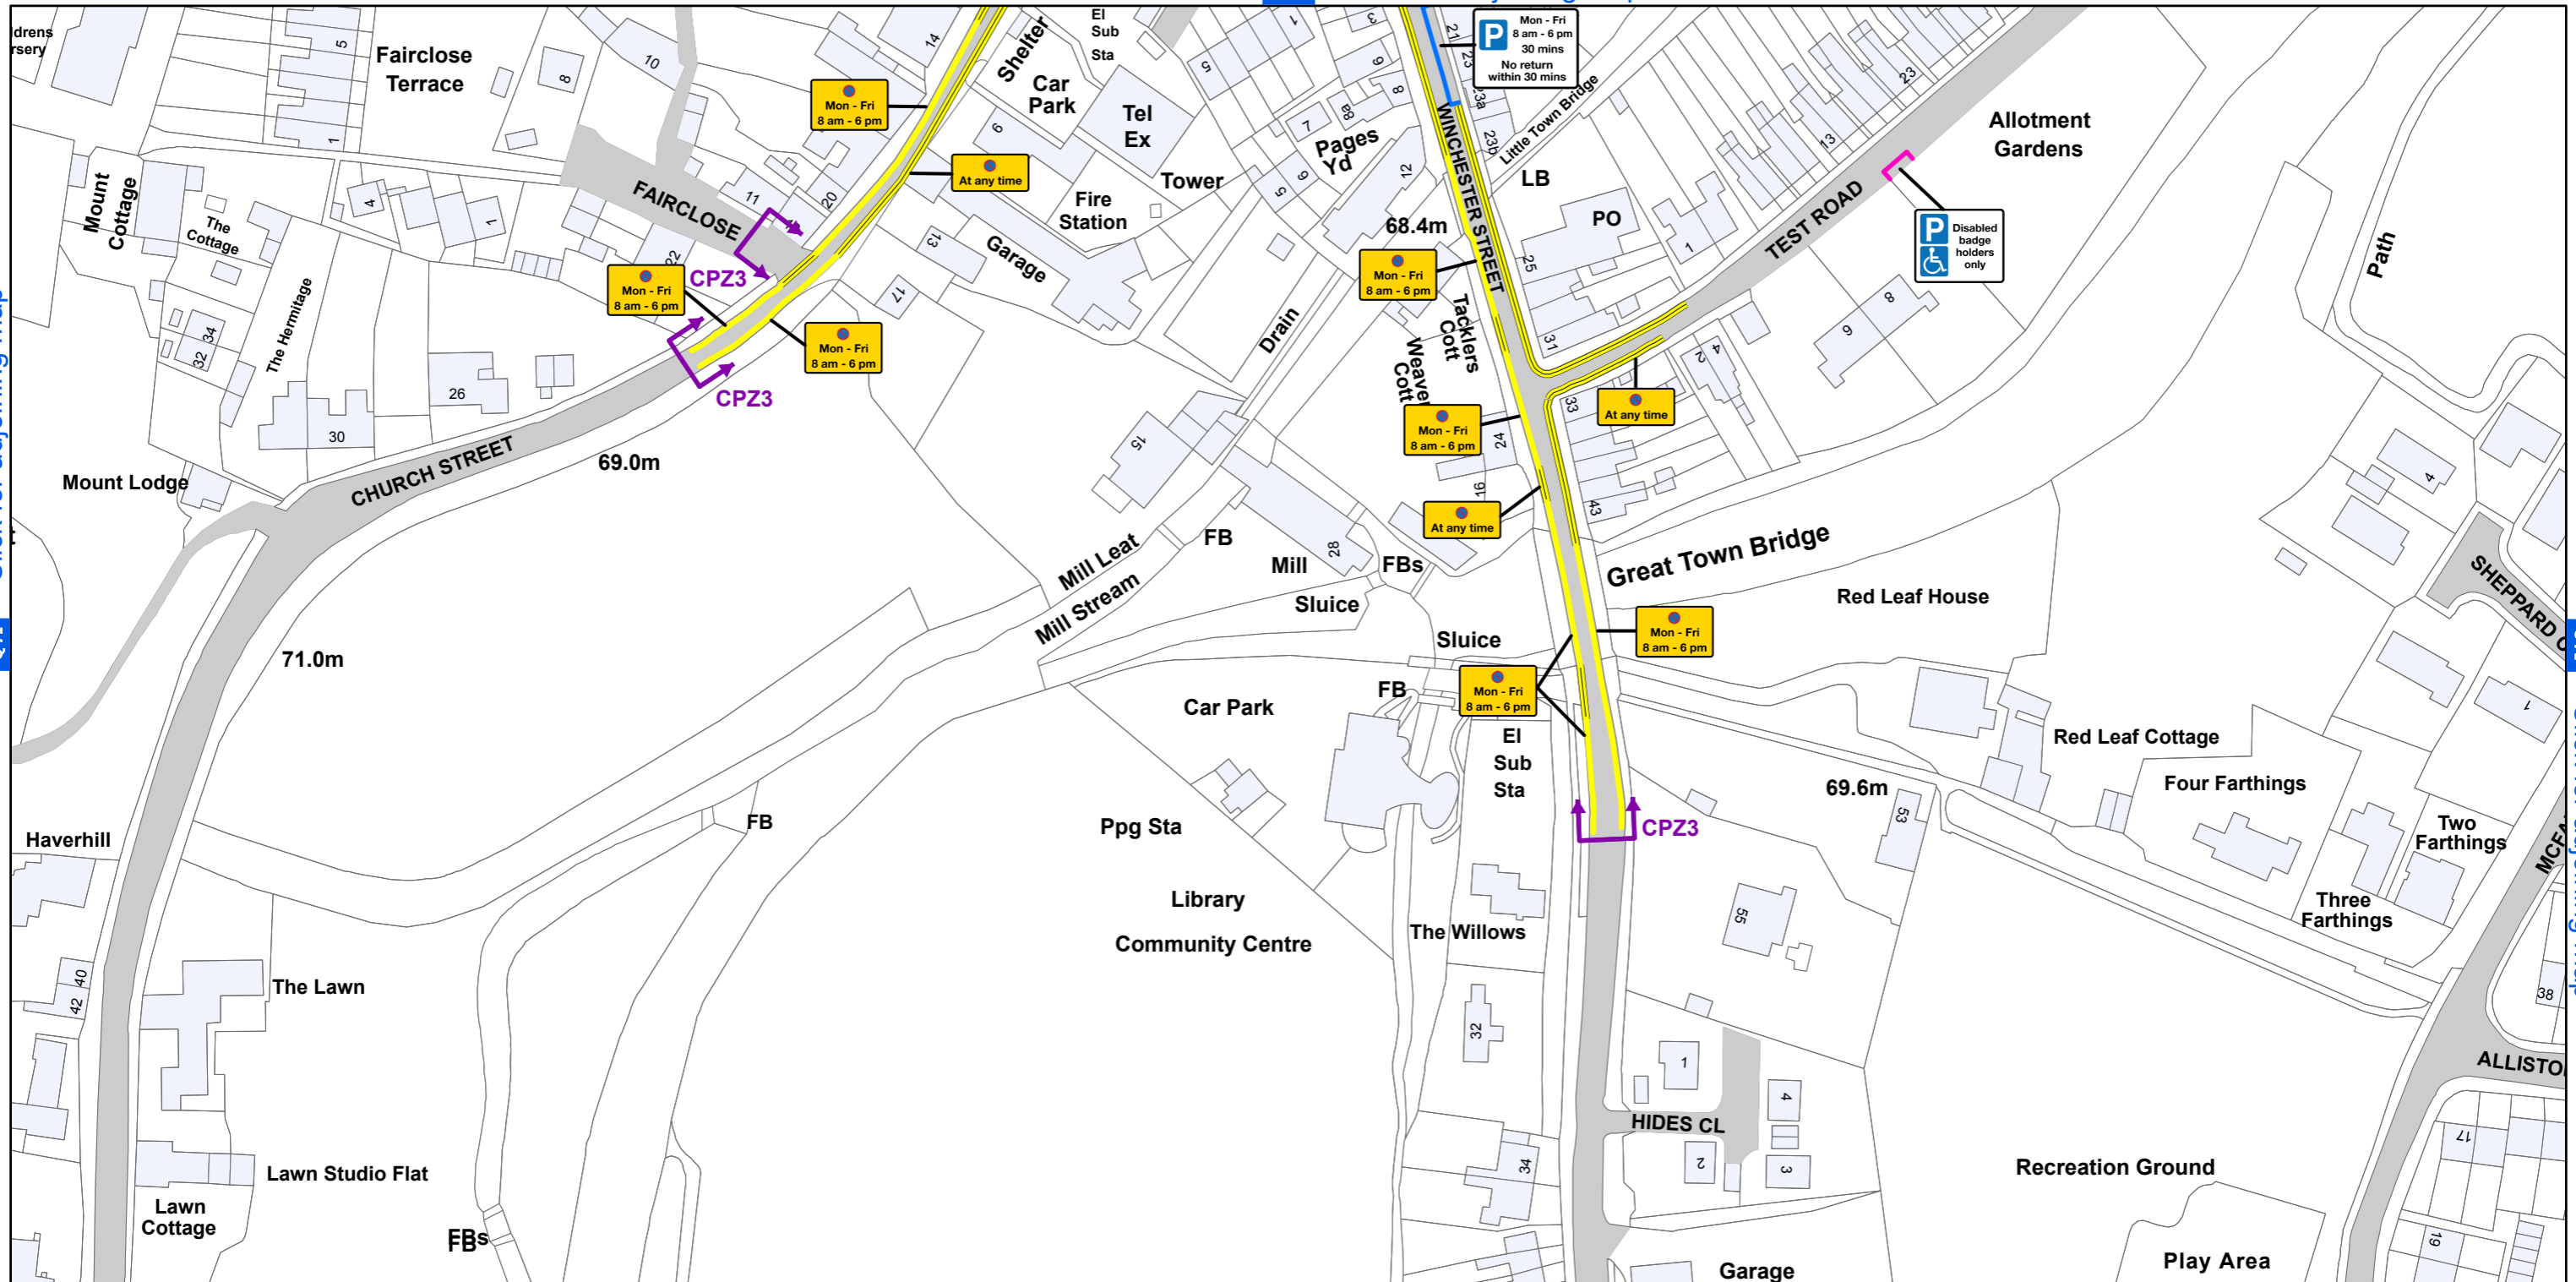

# AREA CODE: R 71

SHEET REVISION NUMBER - 0

SHEET ACTIVE FROM - 14 April 2018

[R 70](#) Click for adjoining map

[Q 71](#) Click for adjoining map

[S 71](#) Click for adjoining map

[R 72](#) Click for adjoining map

SCALE - 1:1,250 @ A3

Basingstoke and Deane Borough Council  
(Prohibition and Restriction of Waiting and Loading  
and Parking Places) (Consolidation) Order 2018