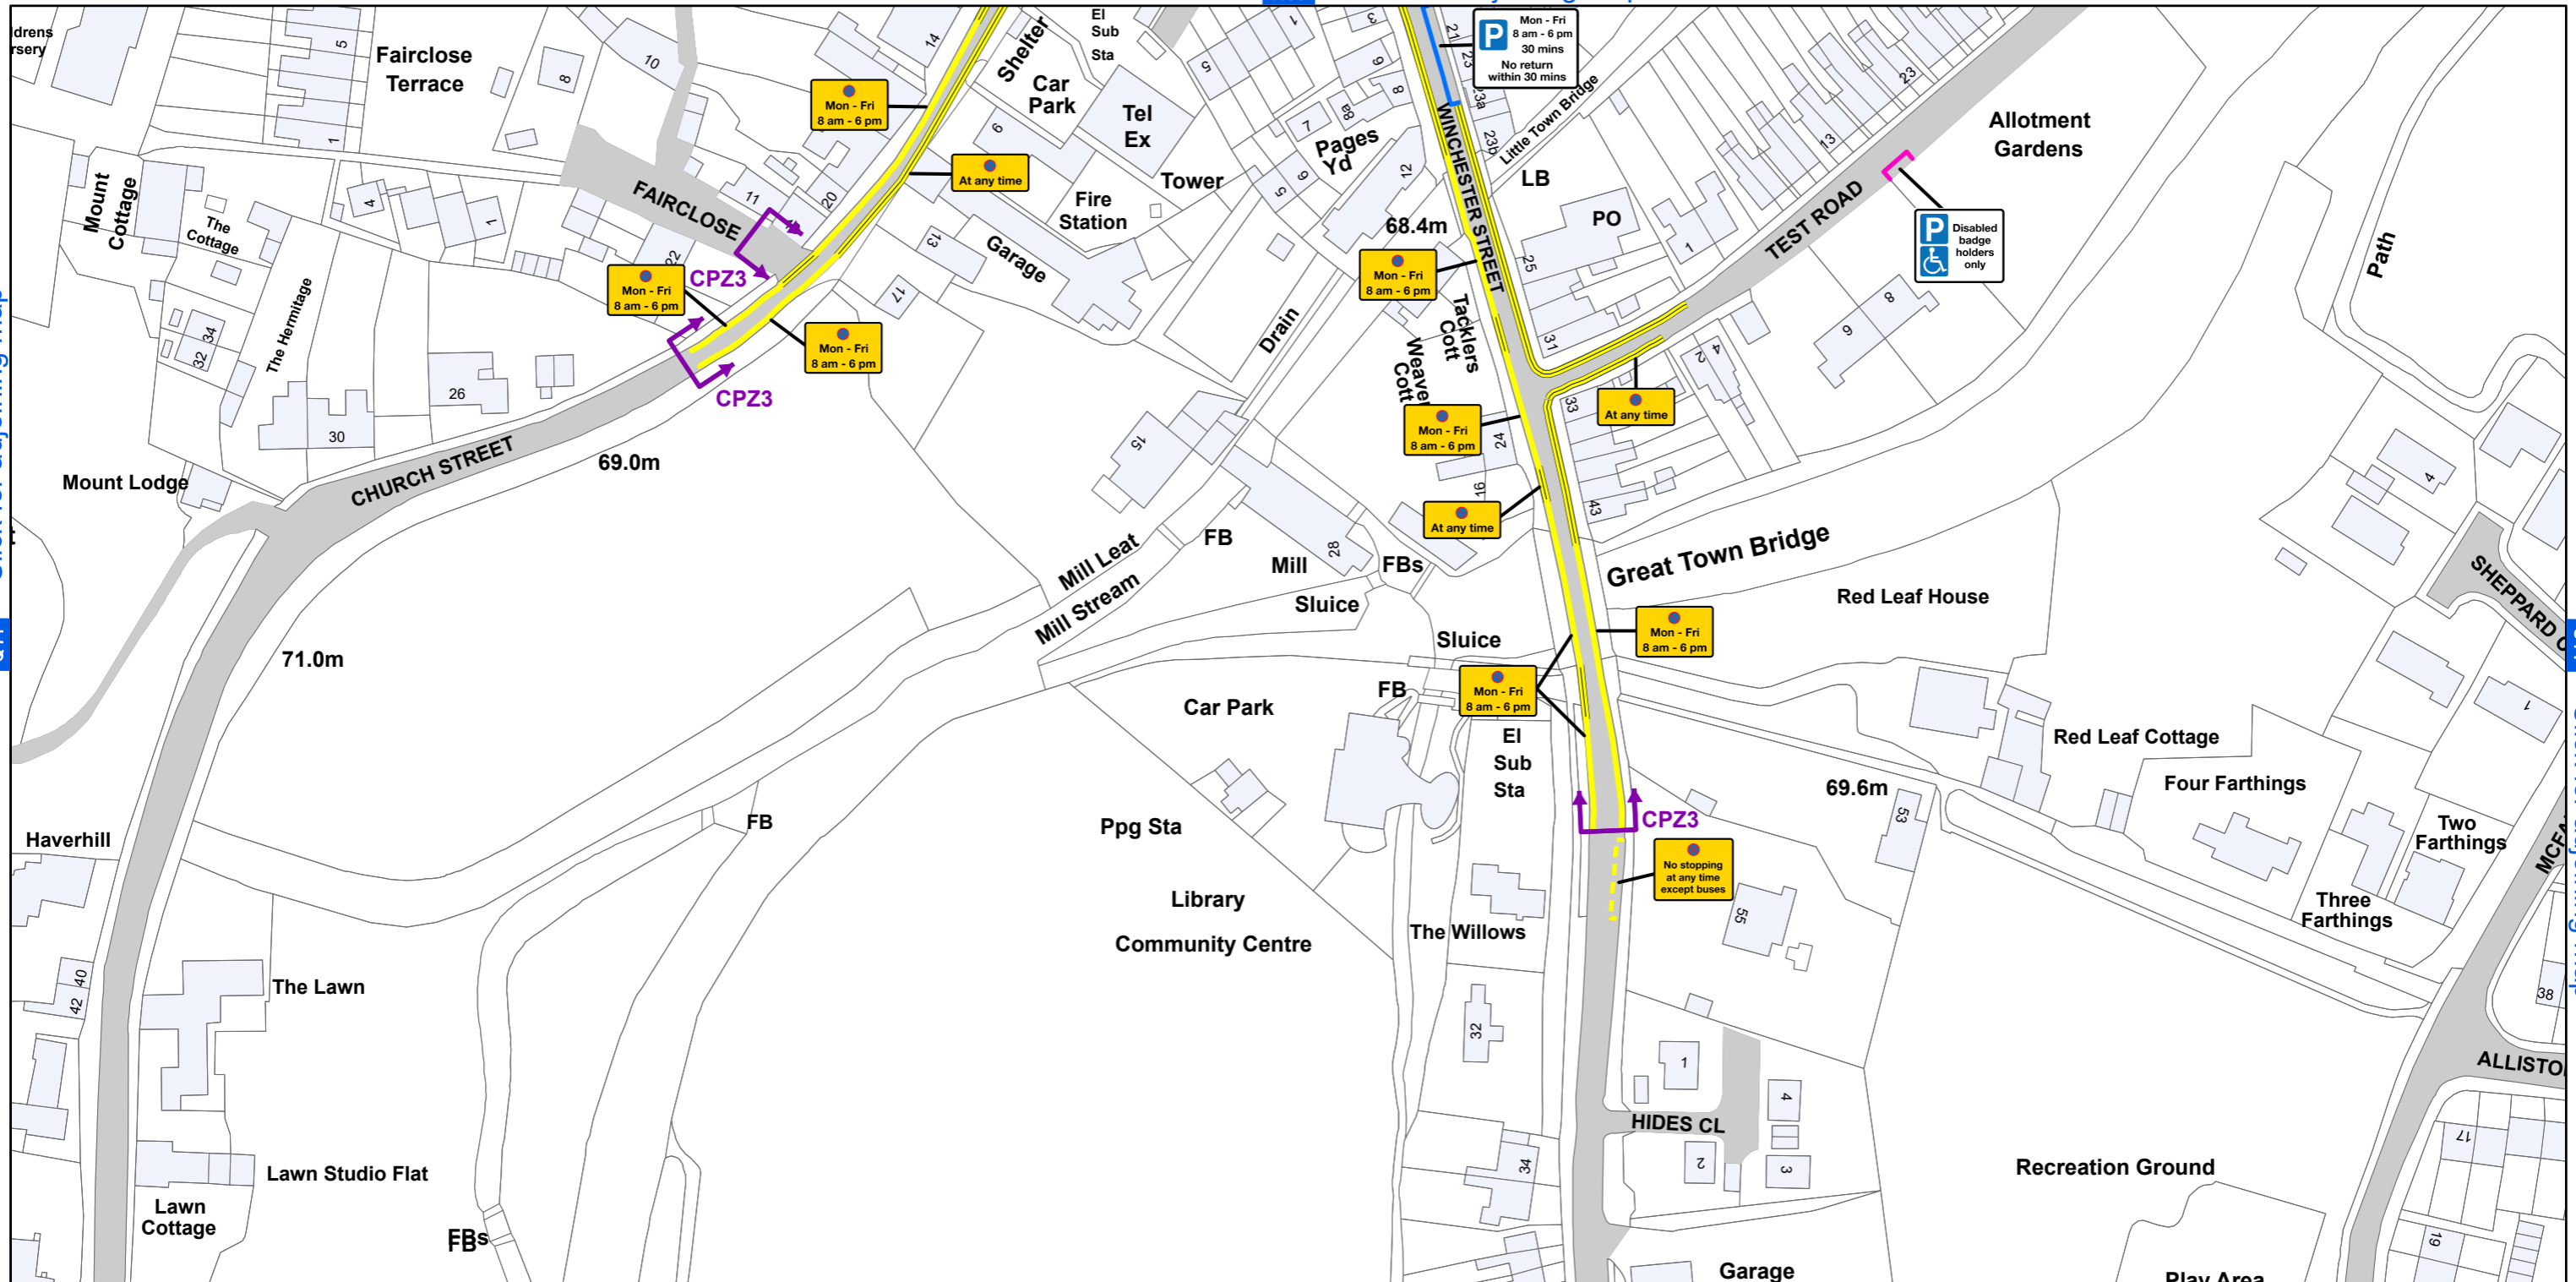

# AREA CODE: R 71

SHEET REVISION NUMBER - 0

SHEET ACTIVE FROM - 14 April 2018

[R 70](#) Click for adjoining map

[Q 71](#) Click for adjoining map

[S 71](#) Click for adjoining map

[R 72](#) Click for adjoining map

SCALE - 1:1,250 @ A3

Basingstoke and Deane Borough Council  
(Prohibition and Restriction of Waiting and Loading  
and Parking Places) (Consolidation) Order 2018

## Basingstoke and Deane

Basingstoke and Deane Borough Council  
Civic Offices  
London Road  
Basingstoke  
Hampshire  
RG21 4AH

© Crown copyright and database rights 2018 Ordnance Survey LA100019356

Produced by JL Mapping Services Ltd