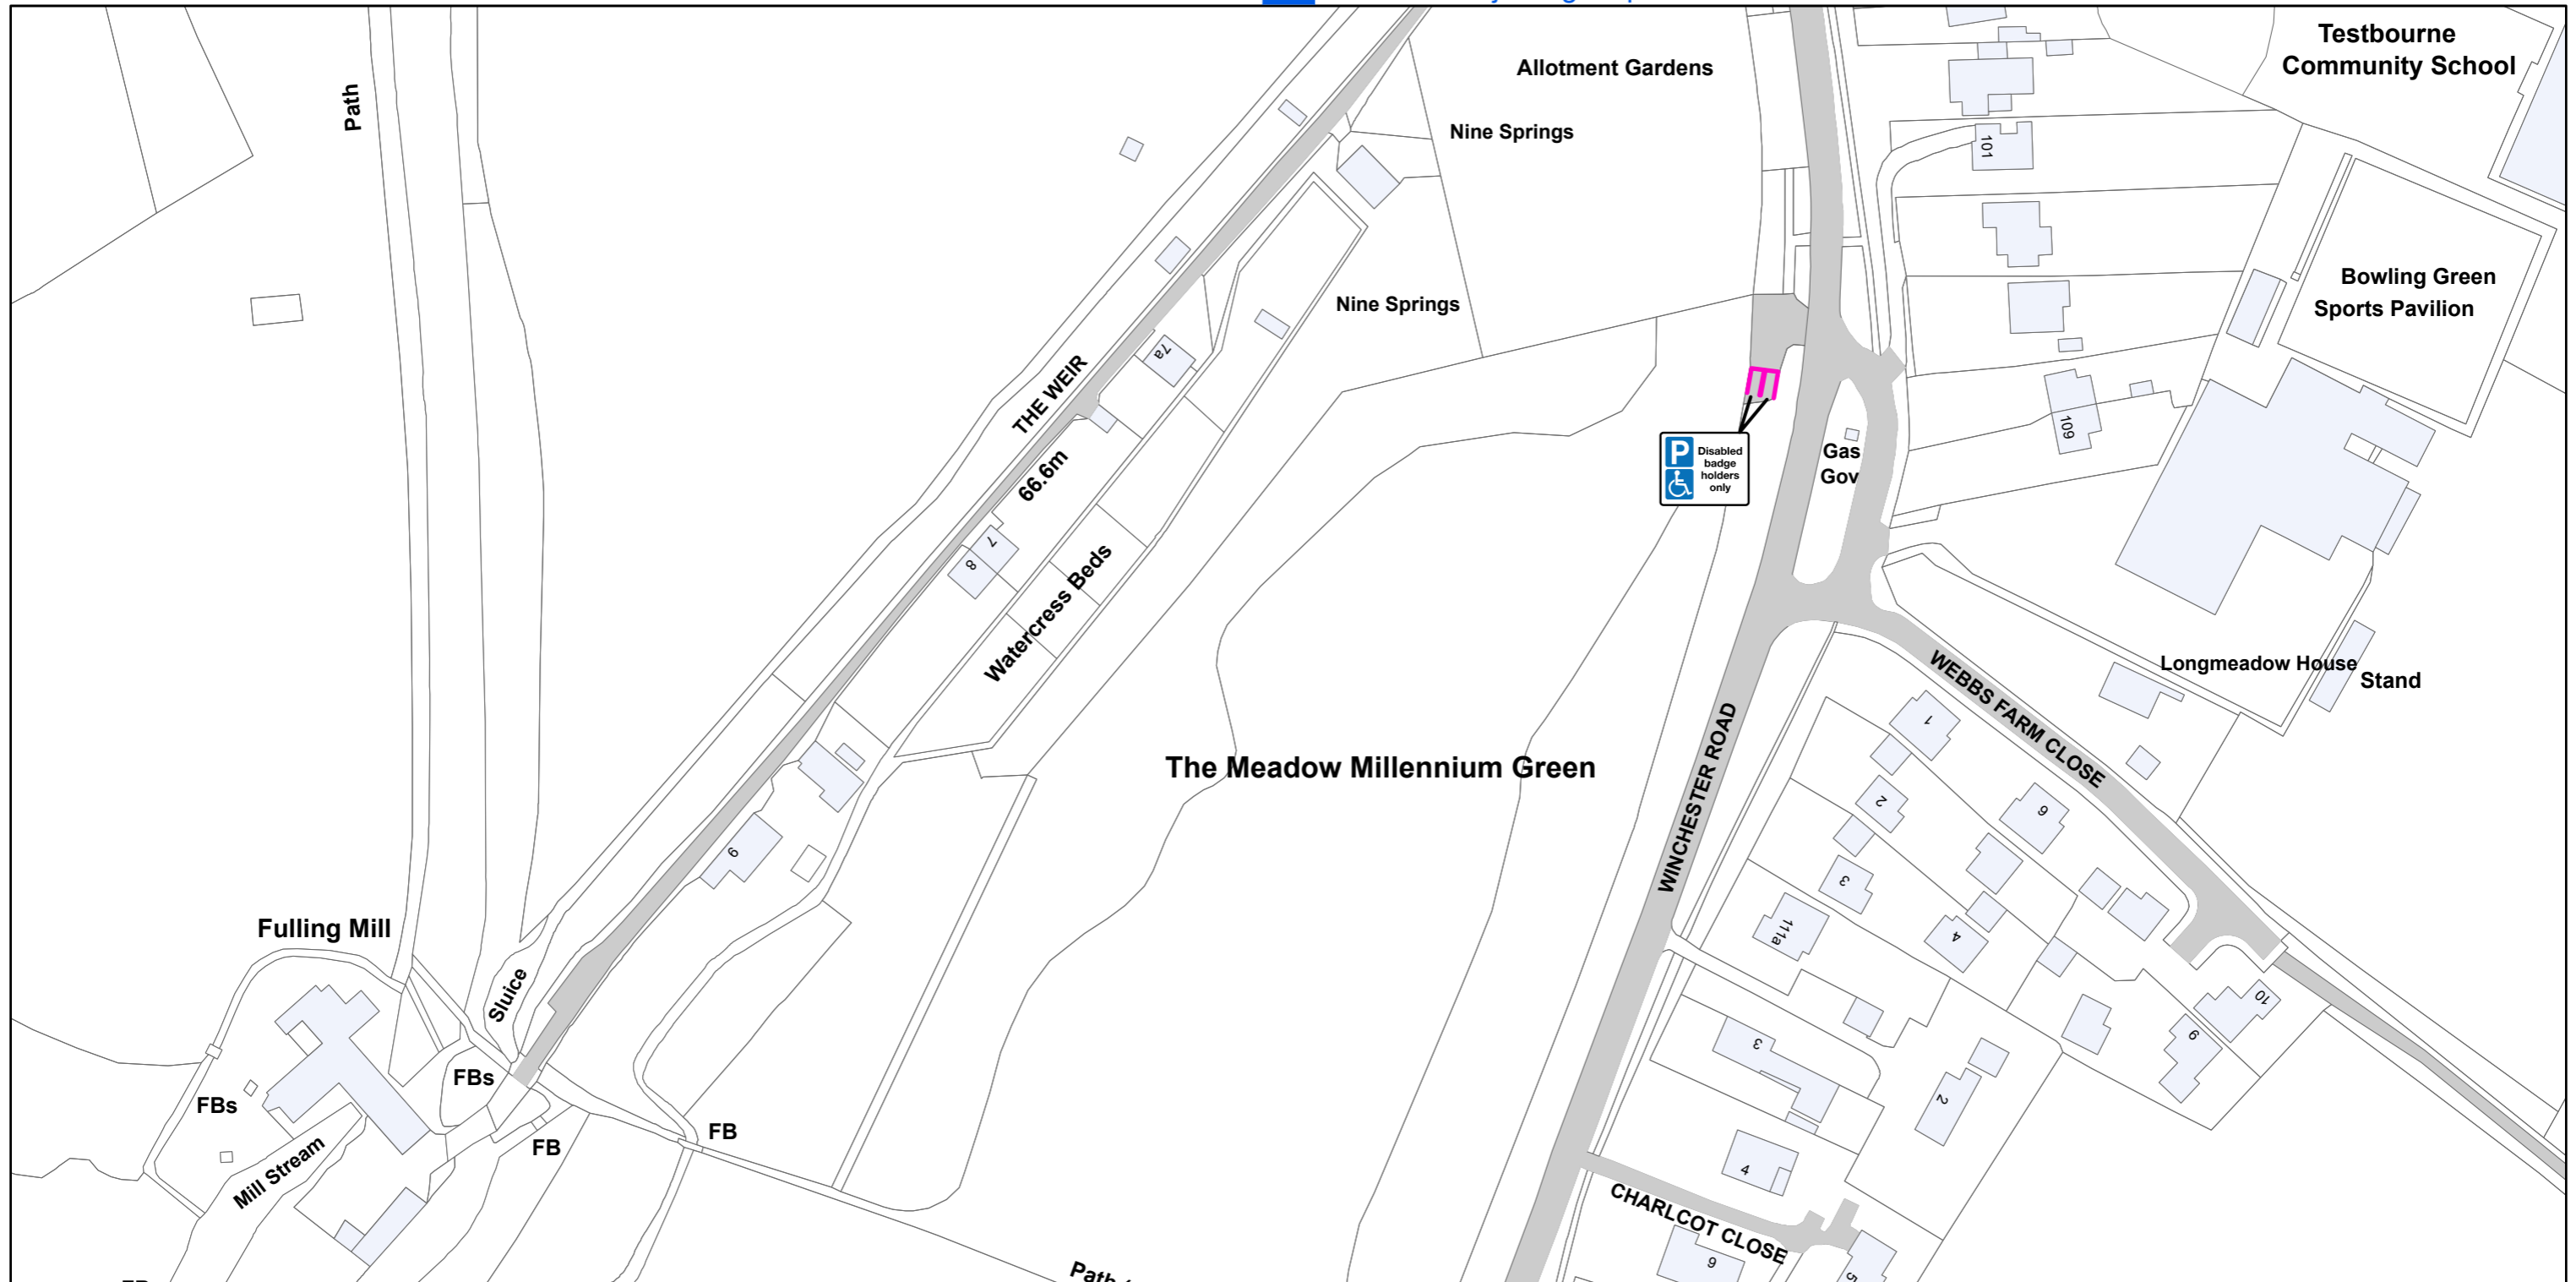


 [Click for adjoining map](#)

SCALE - 1:1,250 @ A3

Basingstoke and Deane Borough Council  
(Prohibition and Restriction of Waiting and Loading  
and Parking Places) (Consolidation) Order 2018

**Basingstoke  
and Deane**