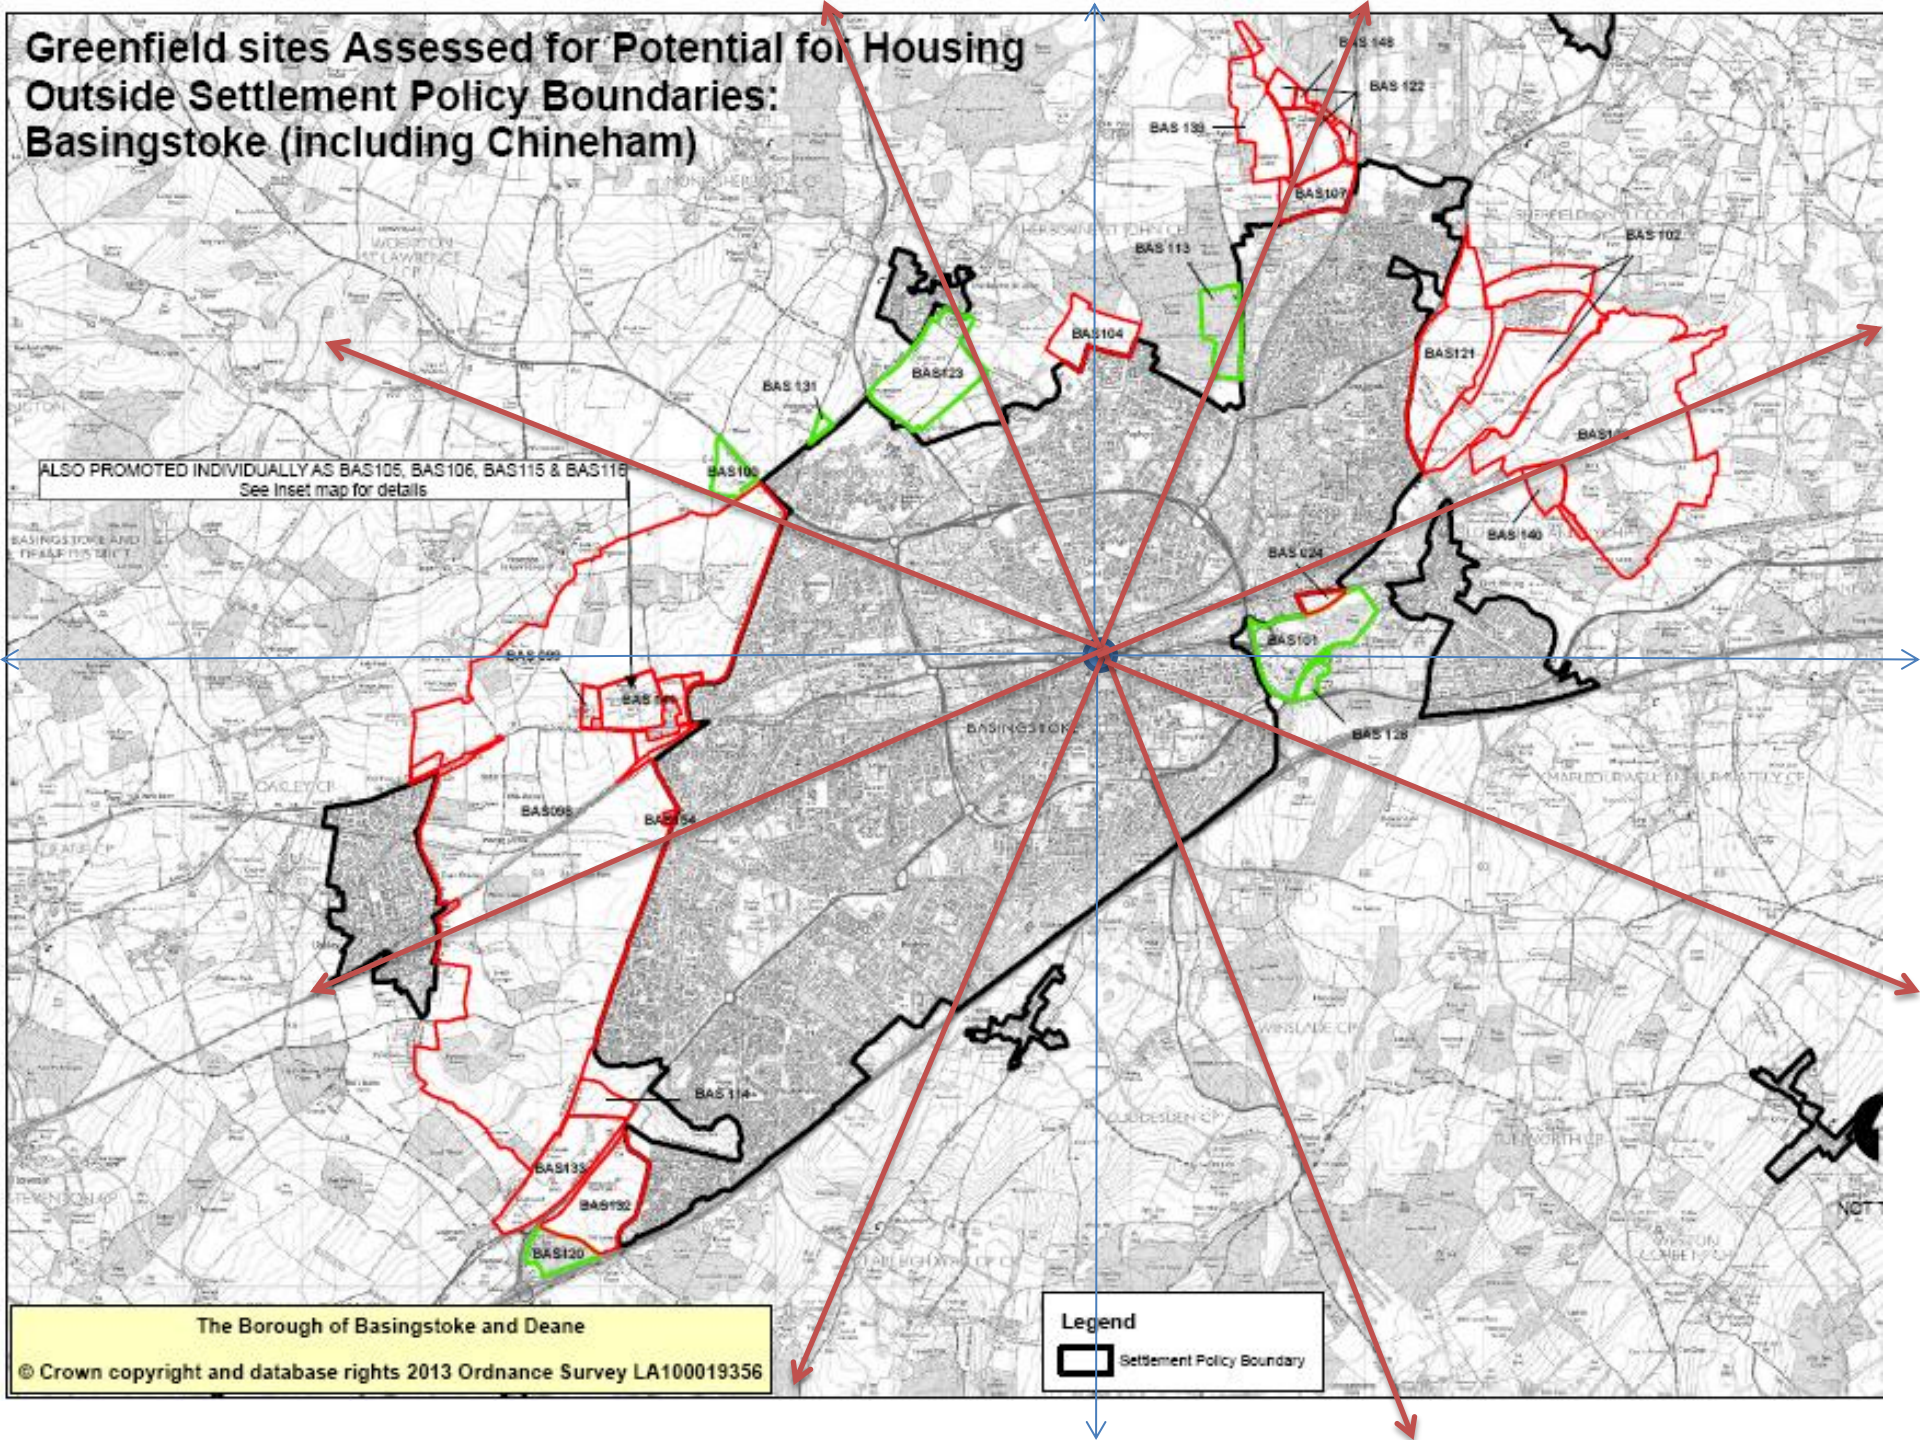

Greenfield sites Assessed for Potential for Housing Outside Settlement Policy Boundaries: Basingstoke (including Chineham)

ALSO PROMOTED INDIVIDUALLY AS BAS105, BAS106, BAS115 & BAS116
See inset map for details

Legend
[Black outline] Settlement Policy Boundary

Greenfield sites Assessed for Potential for Housing Outside Settlement Policy Boundaries: Basingstoke (including Chineham)

ALSO PROMOTED INDIVIDUALLY AS BAS105, BAS106, BAS115 & BAS116
See Inset map for details

Legend
[Black outline symbol] Settlement Policy Boundary

The Borough of Basingstoke and Deane
© Crown copyright and database rights 2013 Ordnance Survey LA100019356

Greenfield sites Assessed for Potential for Housing Outside Settlement Policy Boundaries: Basingstoke (including Chineham)

SW
2060
24%

Legend
 Settlement Policy Boundary