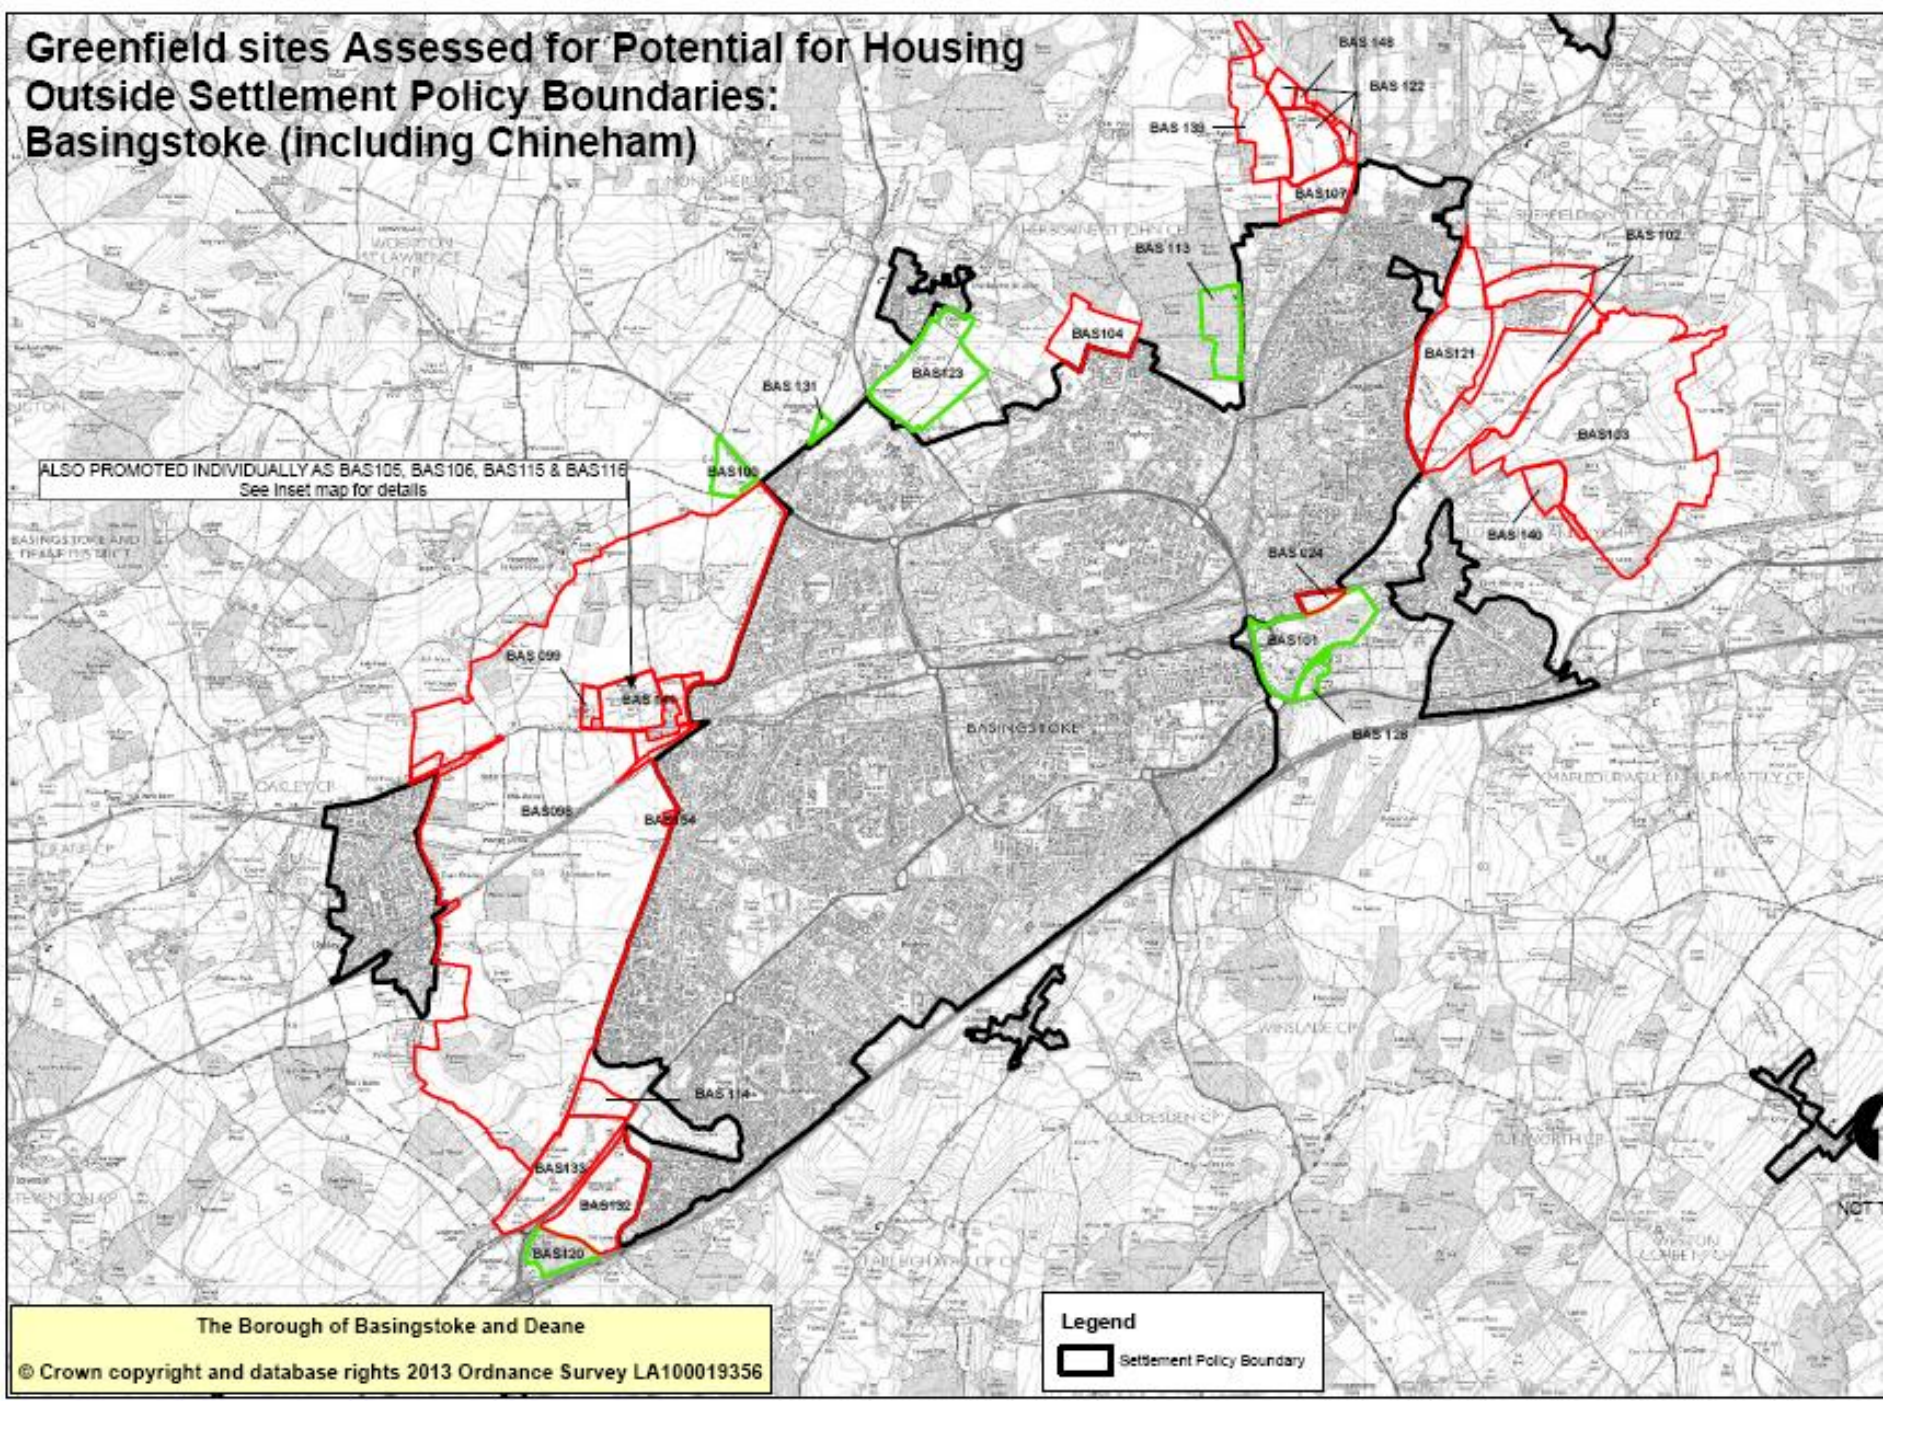

Greenfield sites Assessed for Potential for Housing Outside Settlement Policy Boundaries: Basingstoke (including Chineham)

ALSO PROMOTED INDIVIDUALLY AS BAS105, BAS106, BAS115 & BAS116
See inset map for details

Legend
[Black outline] Settlement Policy Boundary

Greenfield sites Assessed for Potential for Housing Outside Settlement Policy Boundaries: Basingstoke (including Chineham)

ALSO PROMOTED INDIVIDUALLY AS BAS105, BAS106, BAS115 & BAS116
See Inset map for details

Legend
[Black outline symbol] Settlement Policy Boundary

The Borough of Basingstoke and Deane
© Crown copyright and database rights 2013 Ordnance Survey LA100019356

Greenfield sites Assessed for Potential for Housing Outside Settlement Policy Boundaries: Basingstoke (including Chineham)

SW
2060
24%

Legend
 Settlement Policy Boundary