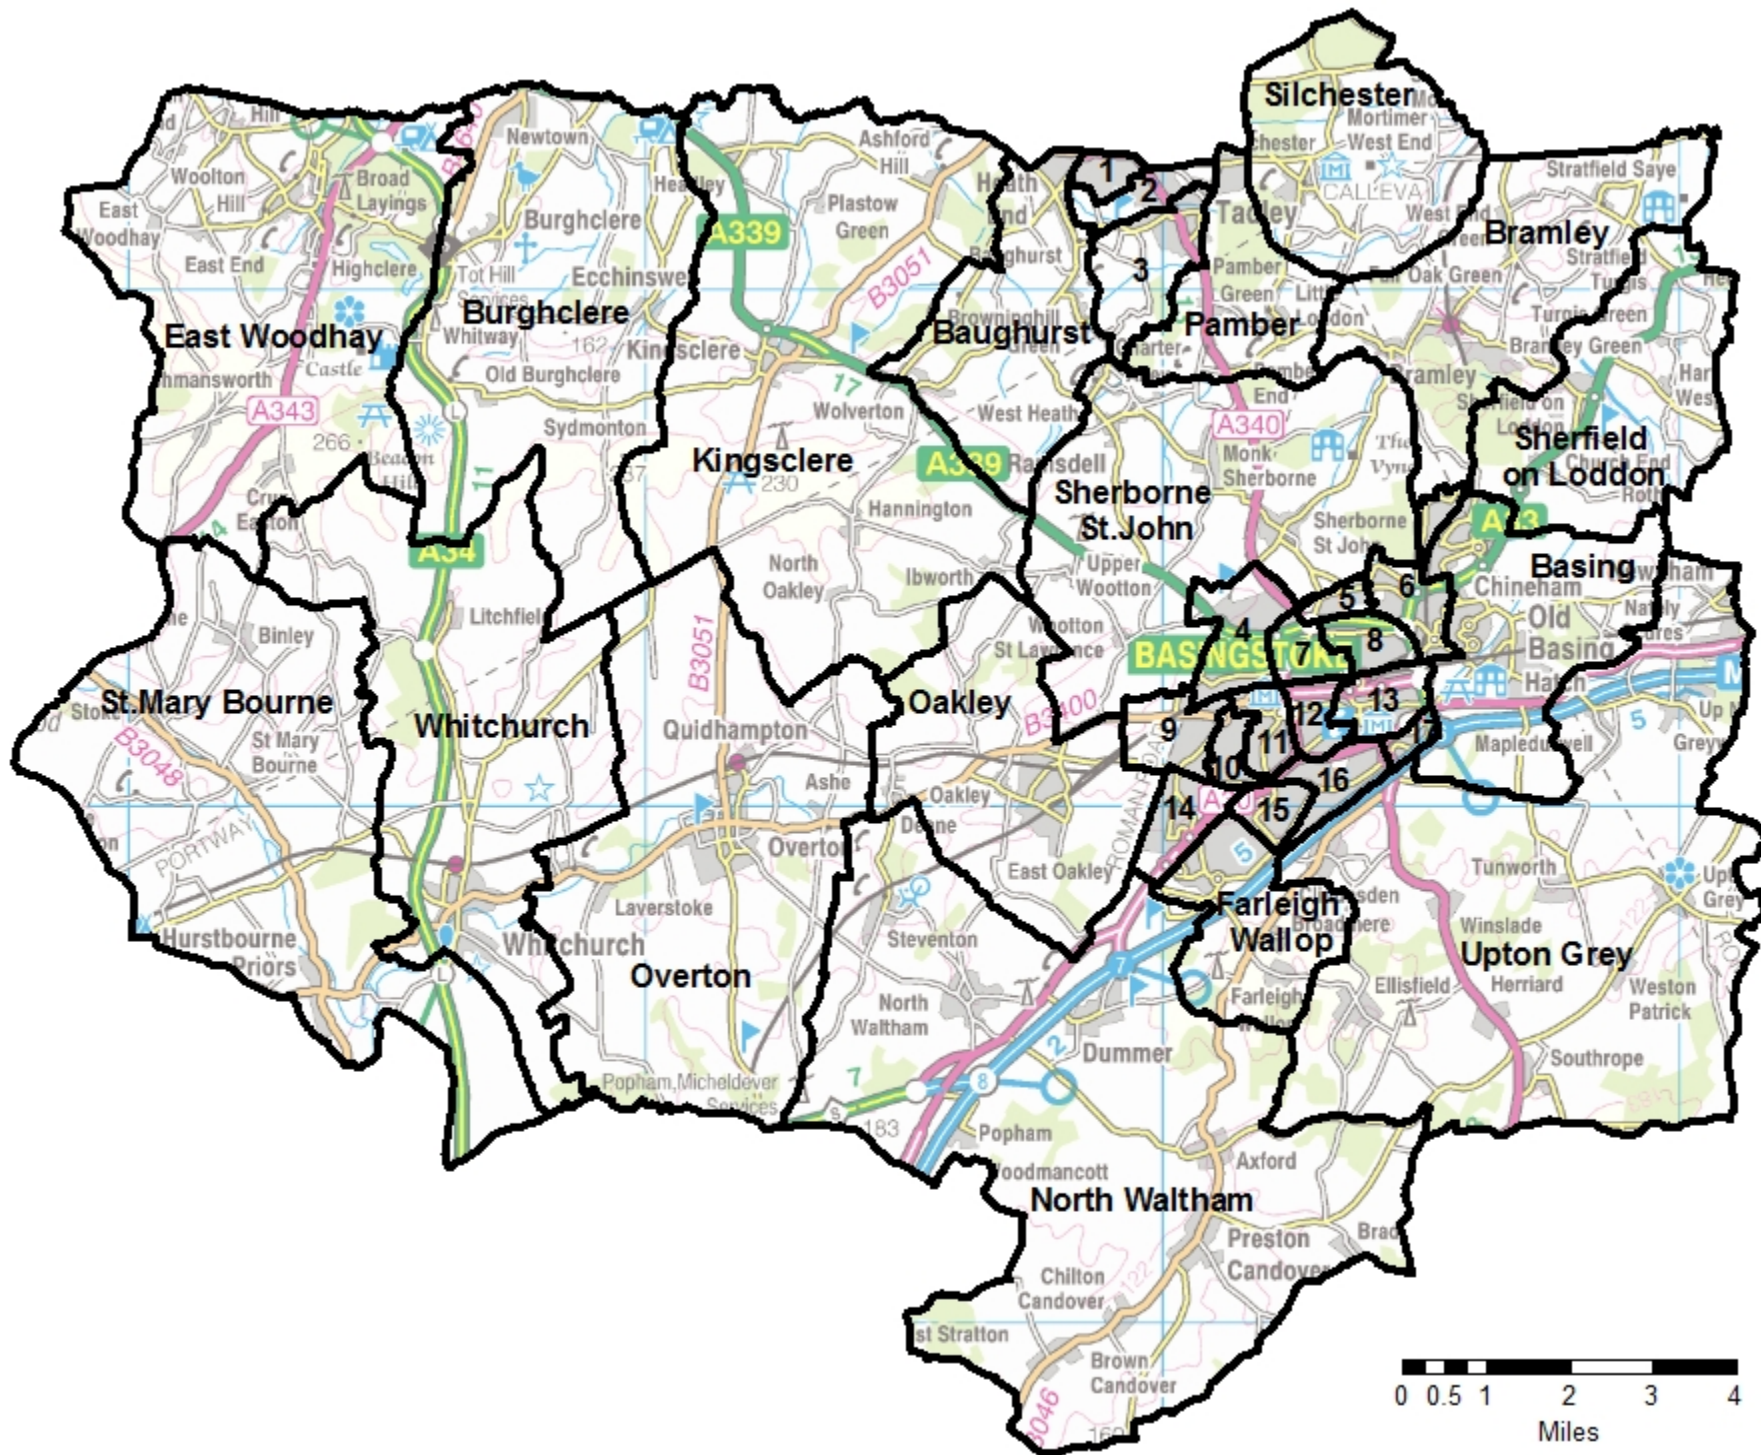

Numbered Wards:

1. Tadley North
2. Tadley Central
3. Tadley South
4. Winklebury
5. Popley
6. Daneshill
7. Chapel
8. Norden
9. Buckskin
10. Westside
11. South Ham
12. King's Furlong
13. Eastrop
14. Kempshott
15. Brighton Hill
16. Viables
17. Black Dam

Legend

 1991 Basingstoke and Deane wards