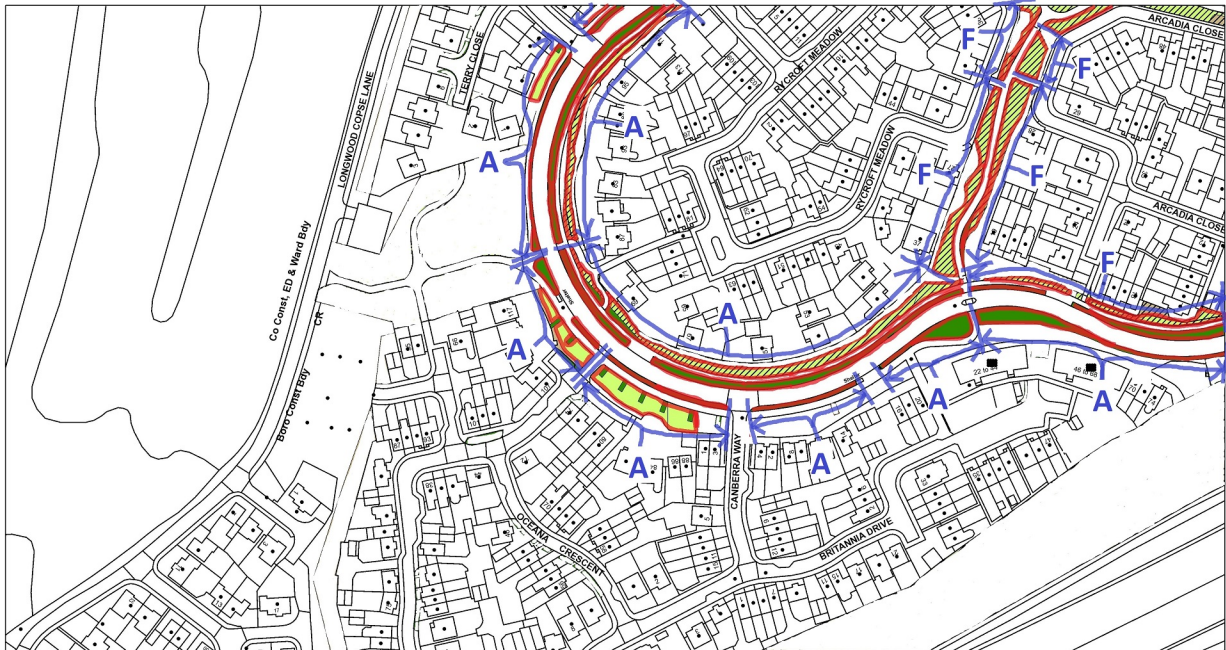

# Basingstoke and Deane Web Mapping

January 29, 2020

- OS Lines
- GMS Address Points

ICT