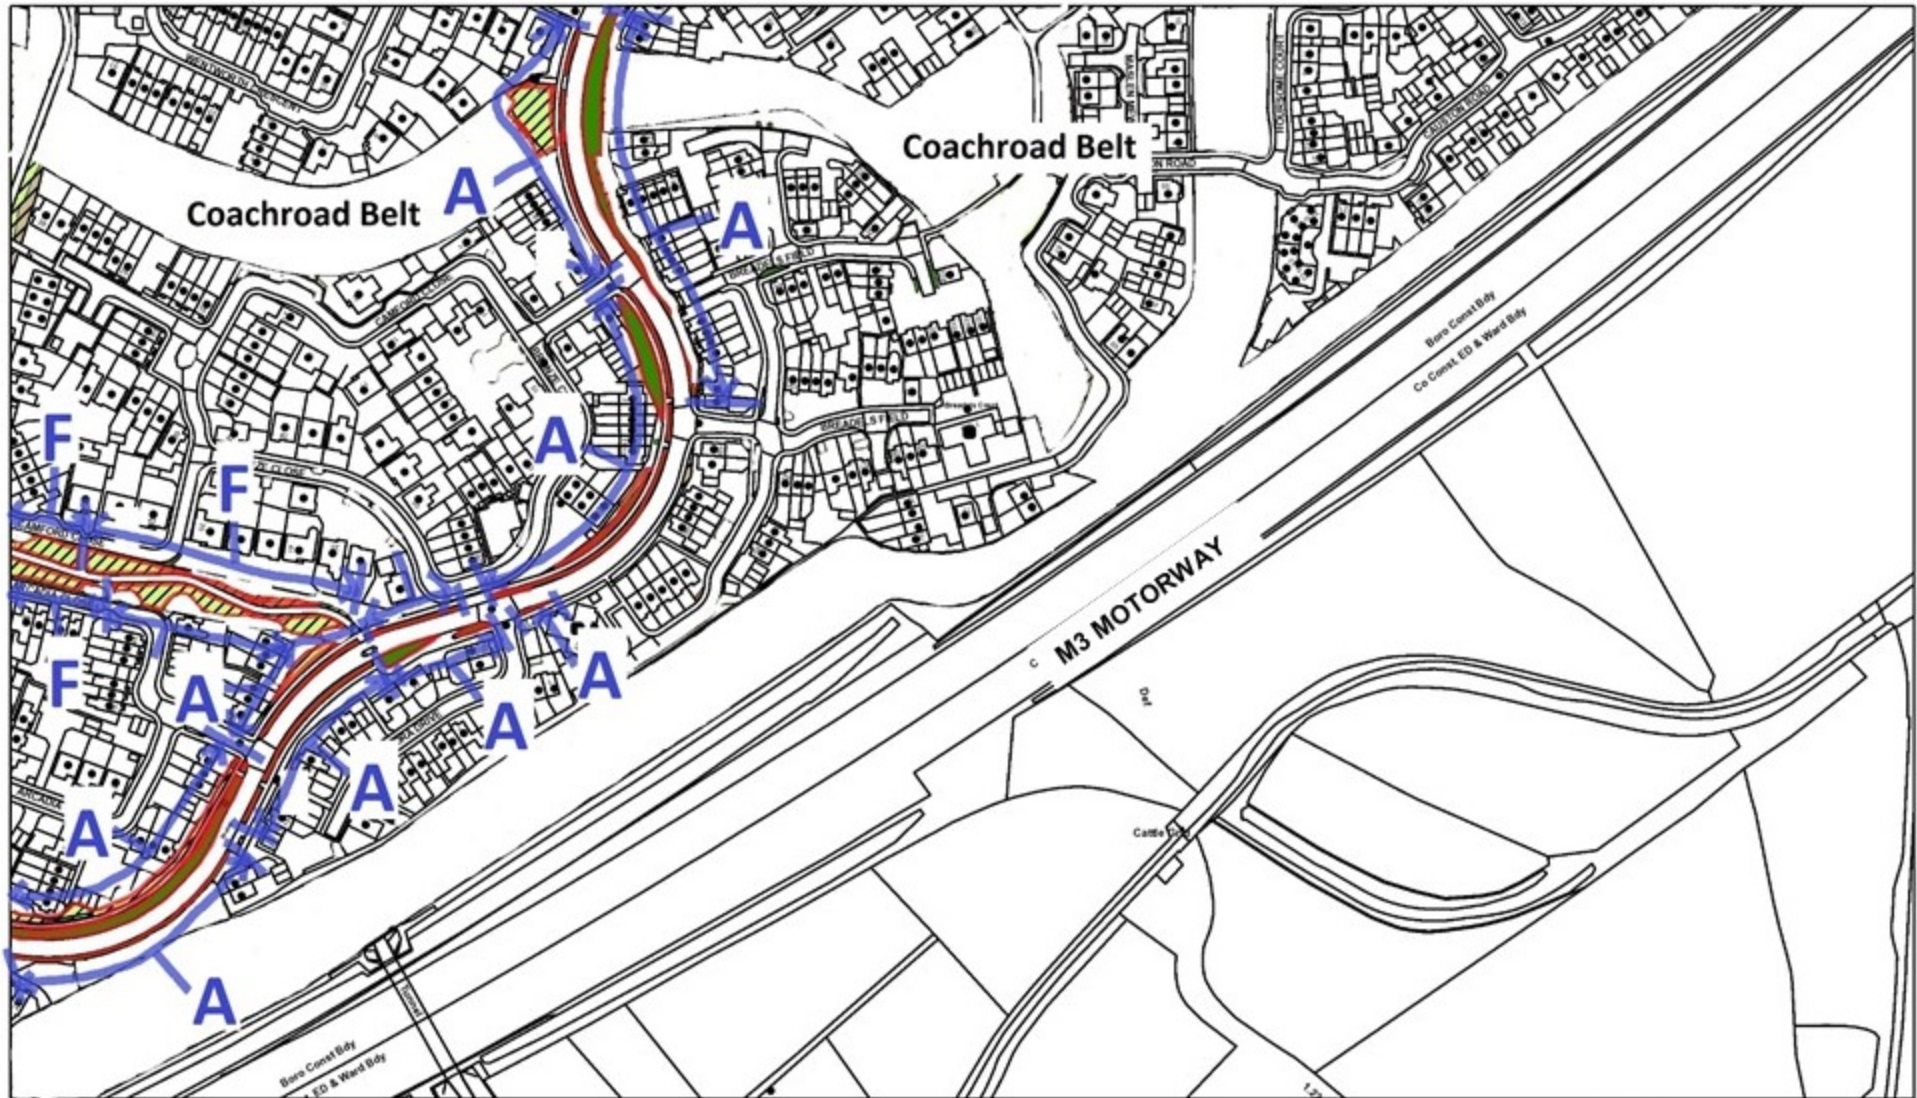

Basingstoke and Deane Web Mapping

January 29, 2020

— OS Lines

• GMS Address Points