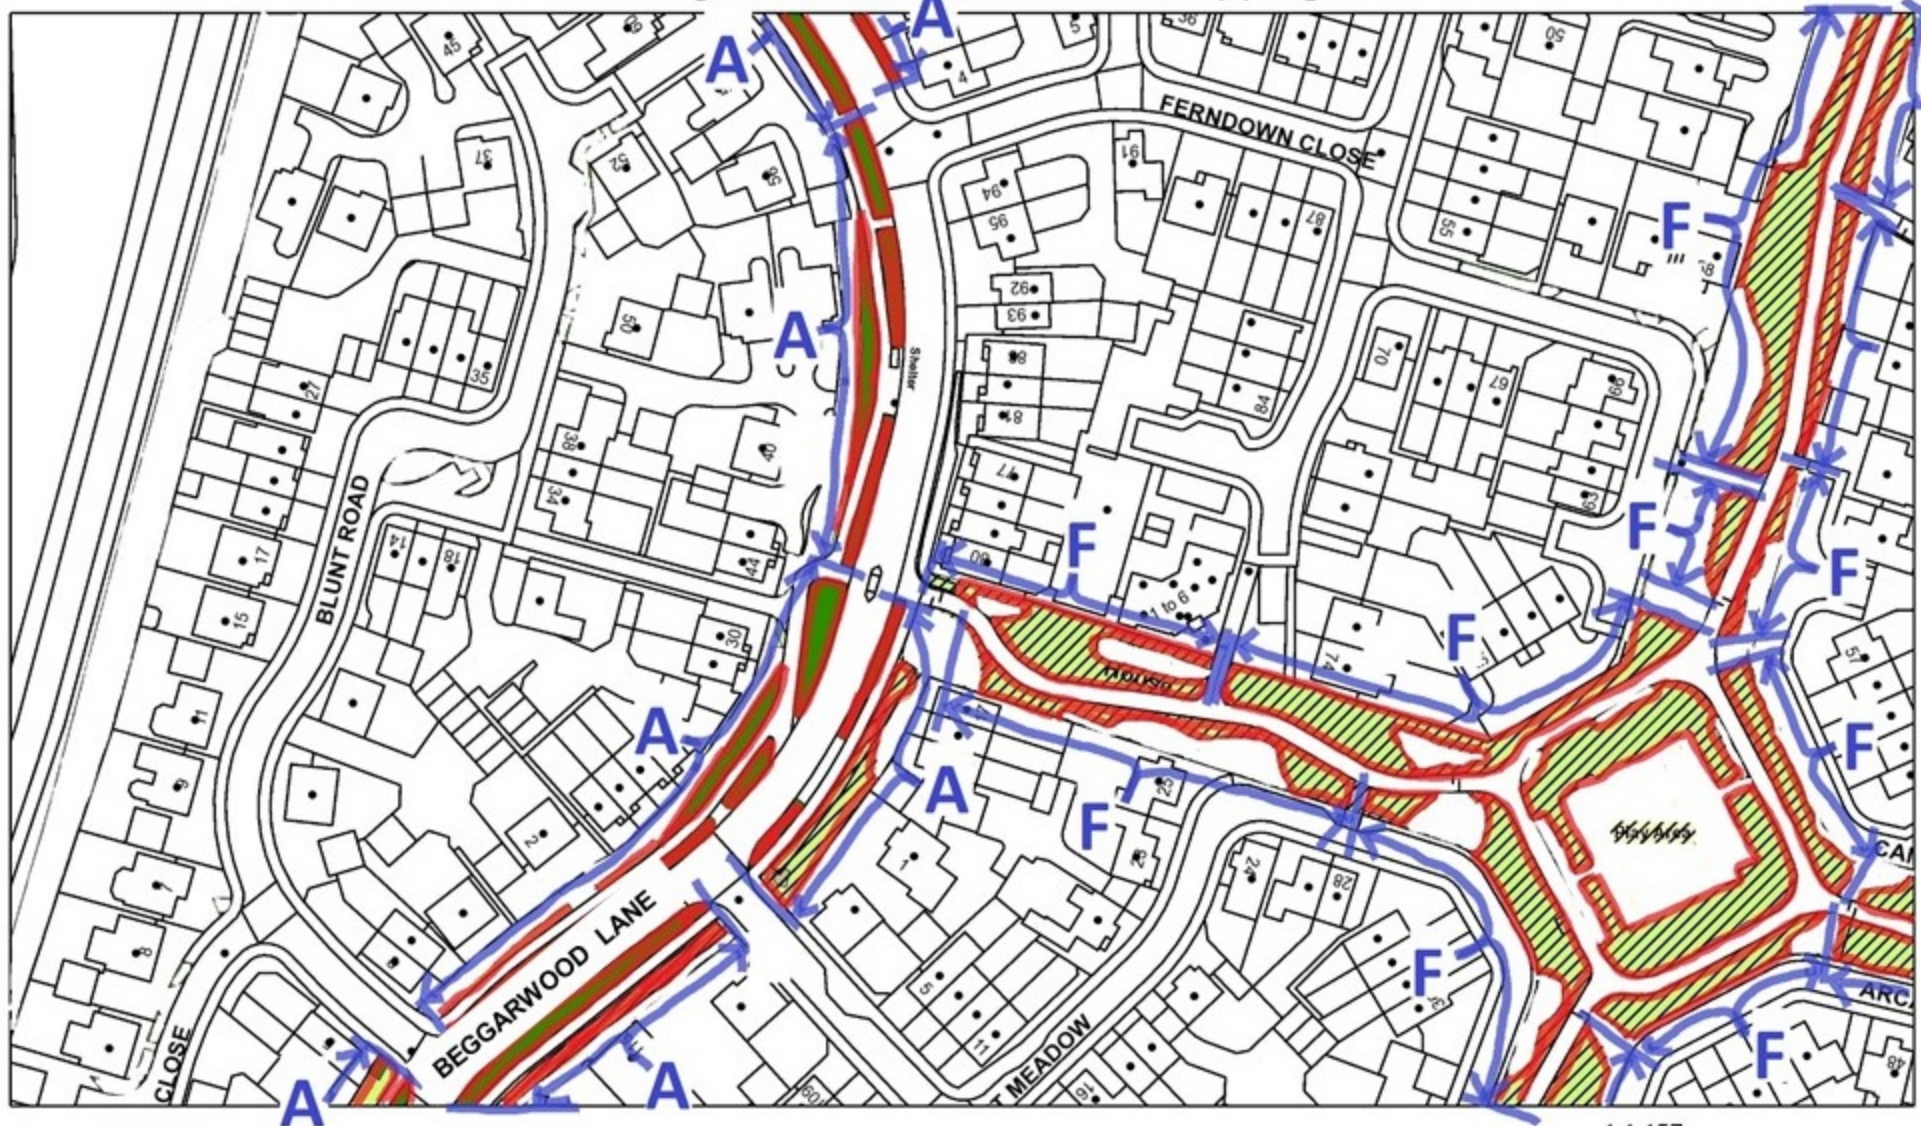

Basingstoke and Fareham Web Mapping

January 29, 2020

- OS Lines
- GMS Address Points