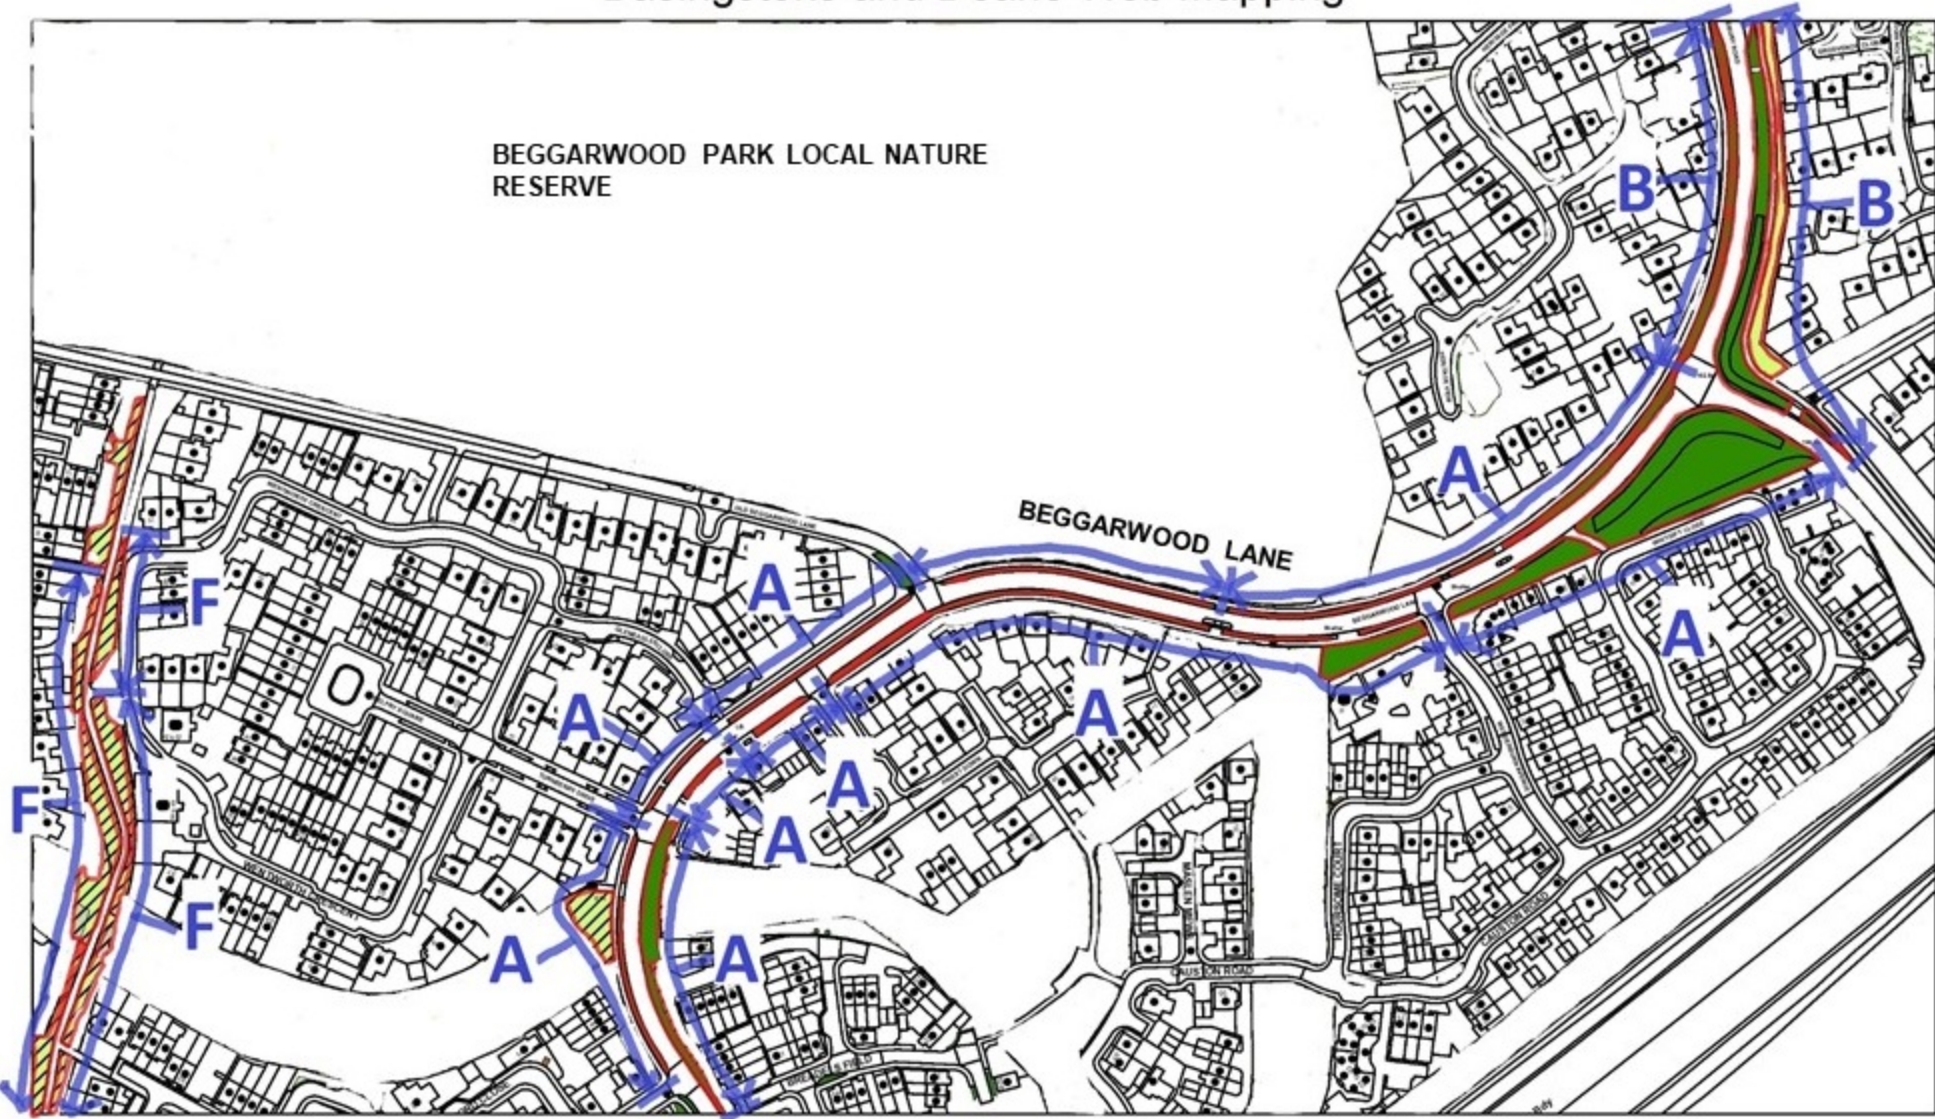

Basingstoke and Deane Web Mapping

BEGGARWOOD PARK LOCAL NATURE RESERVE

January 29, 2020

- OS Lines
- GMS Address Points