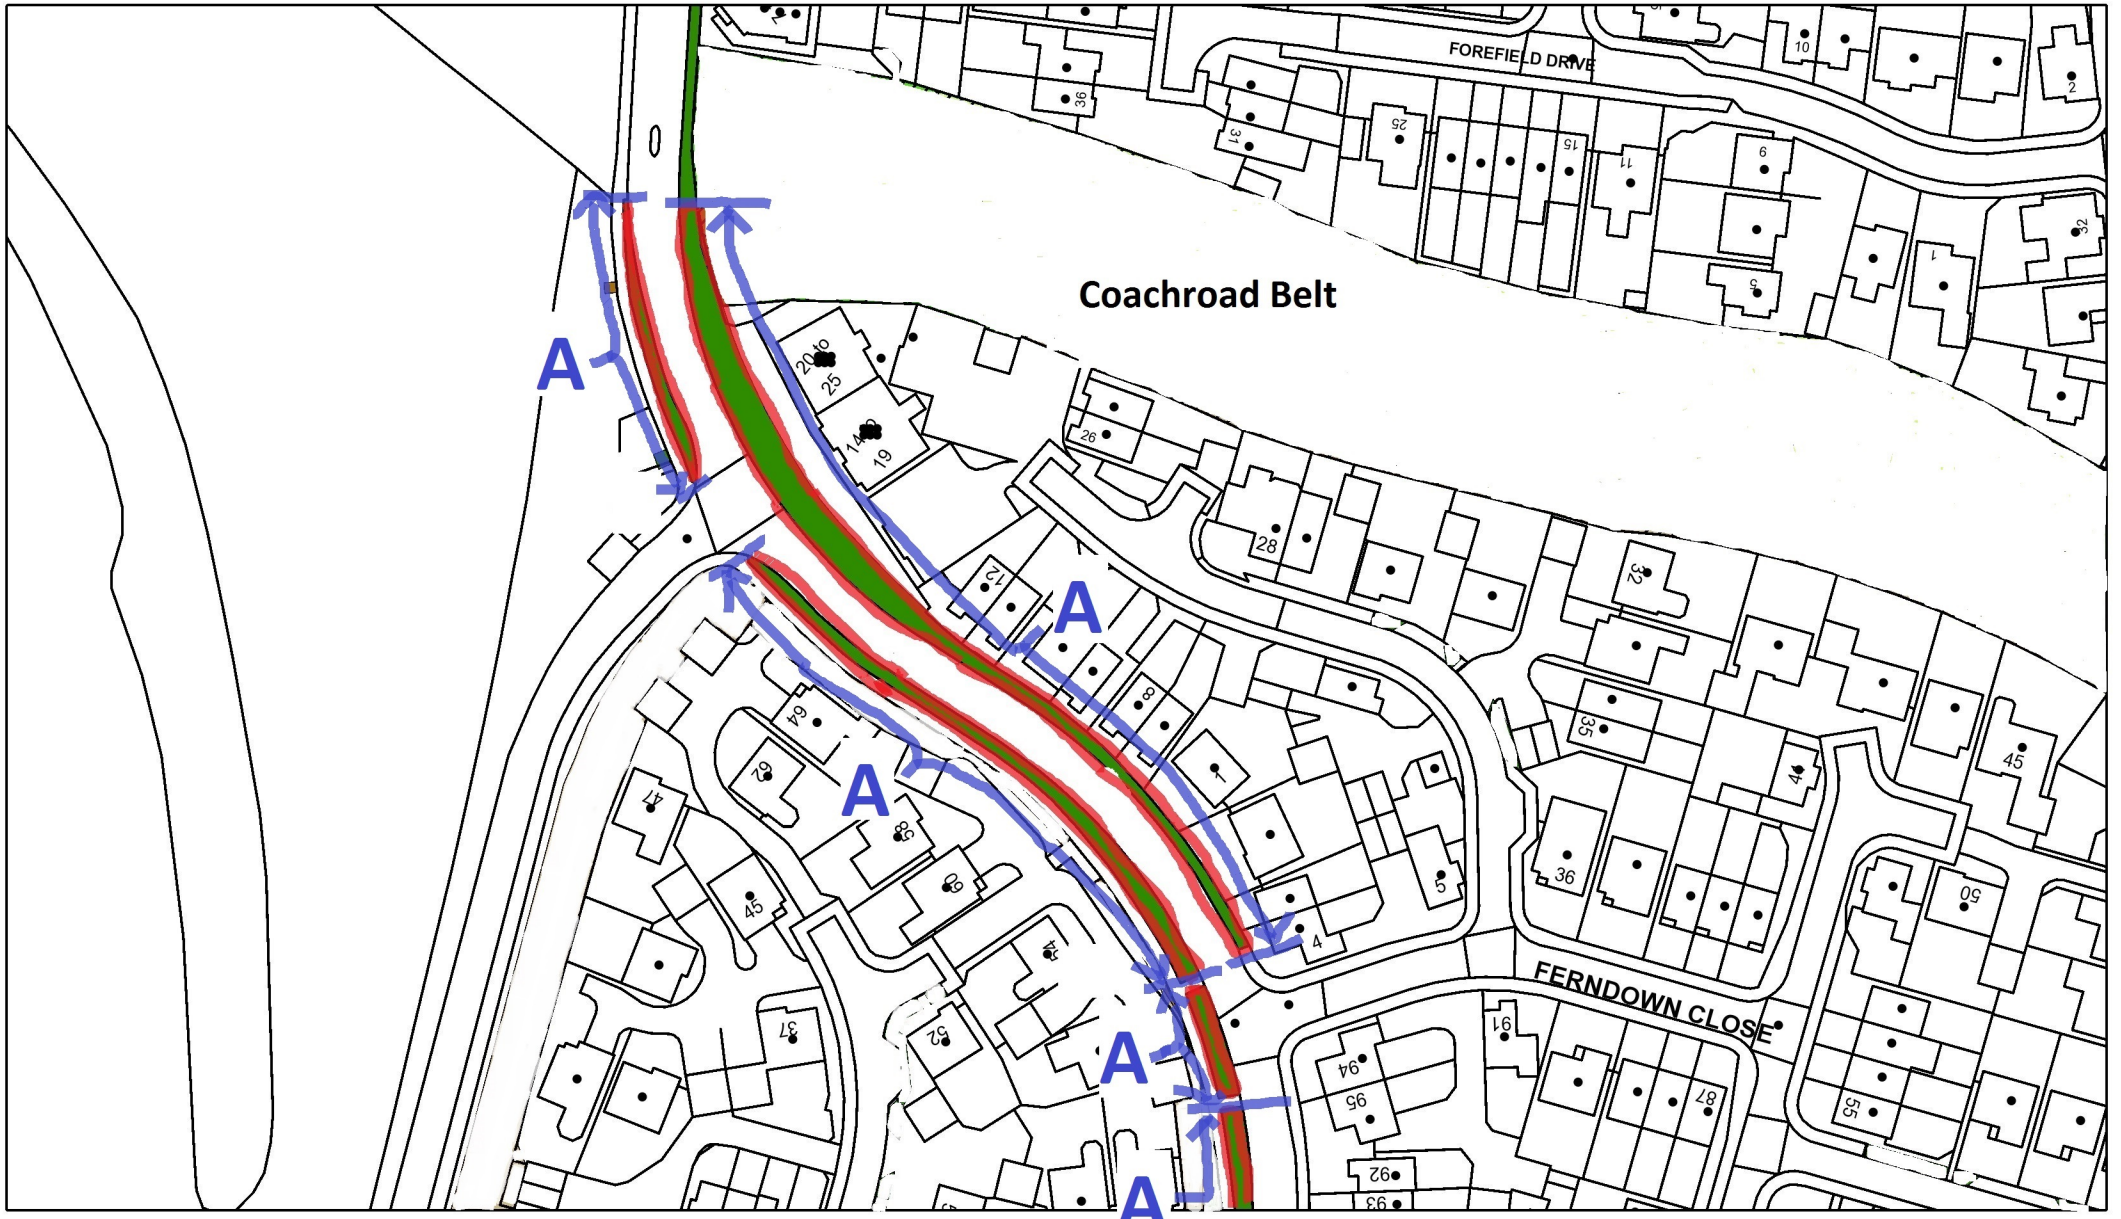

Basingstoke and Deane Web Mapping

January 29, 2020

- OS Lines
- GMS Address Points