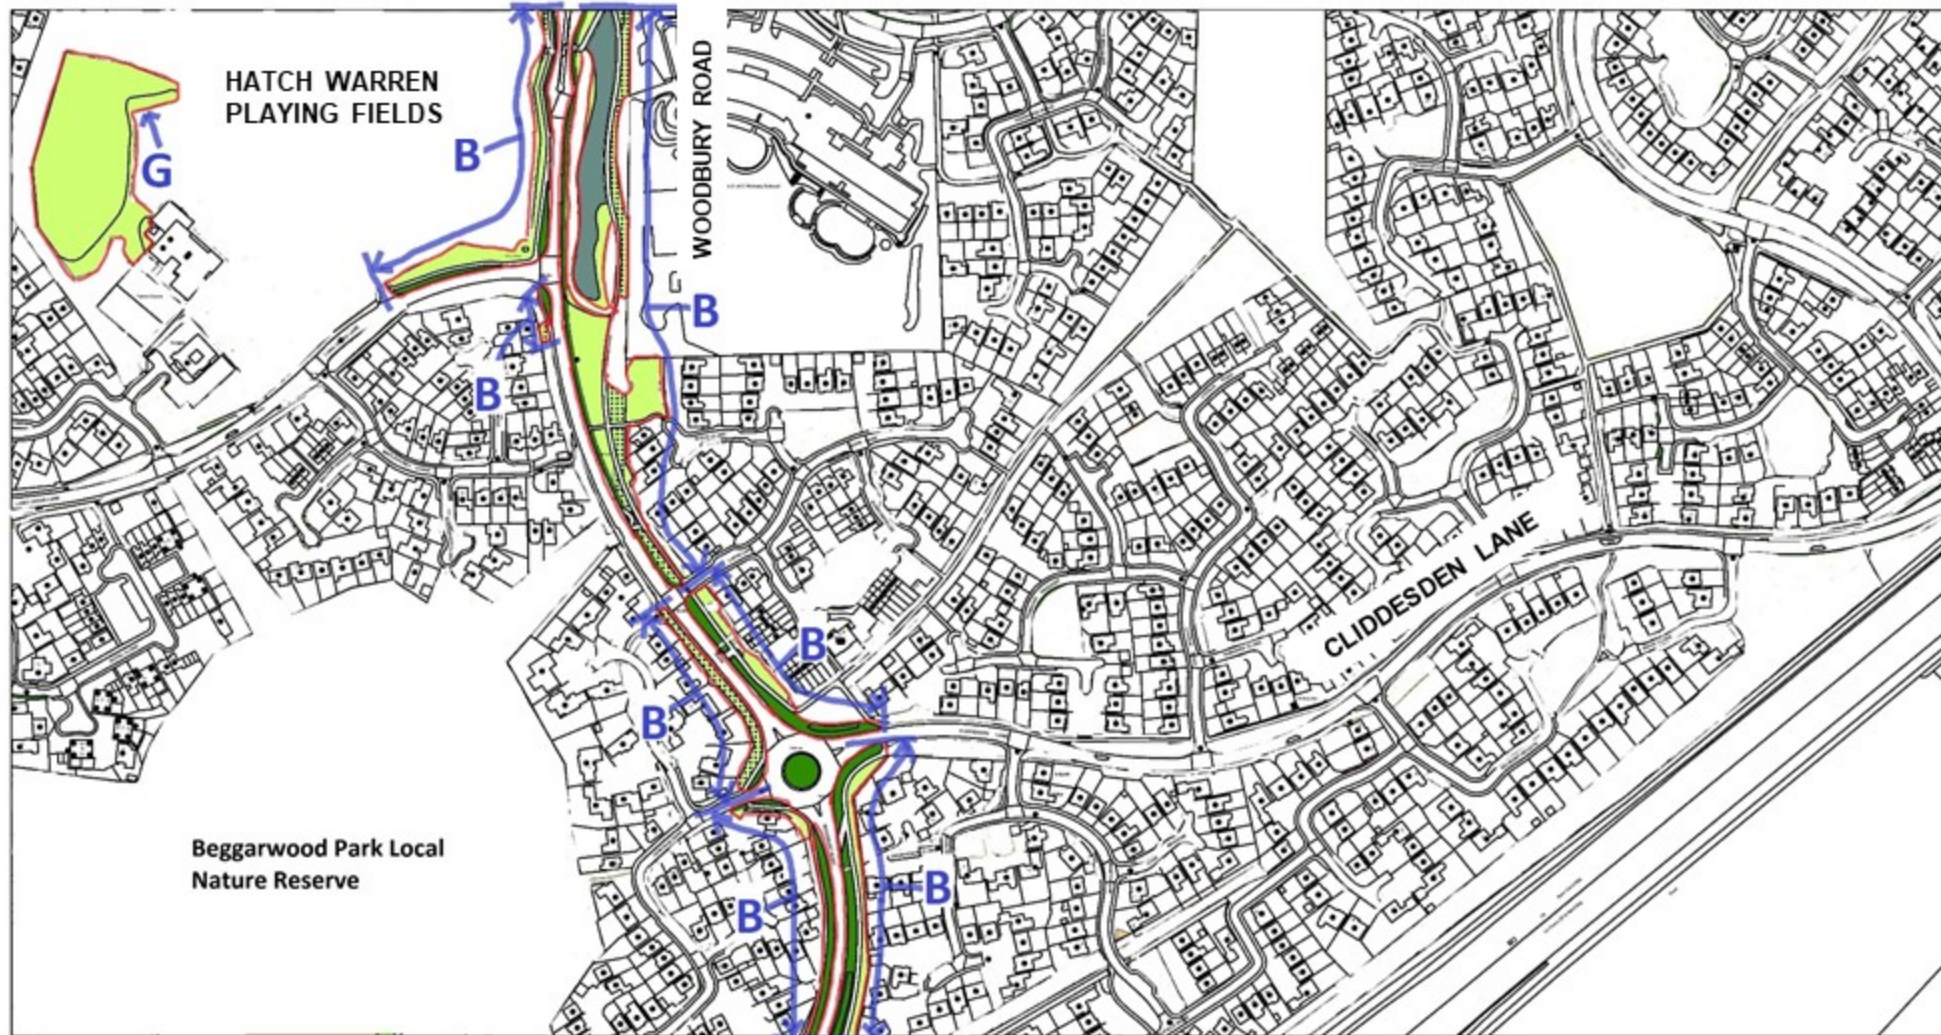

# Basingstoke and Deane Web Mapping

February 5, 2020

- OS Lines
- GMS Address Points

ICT