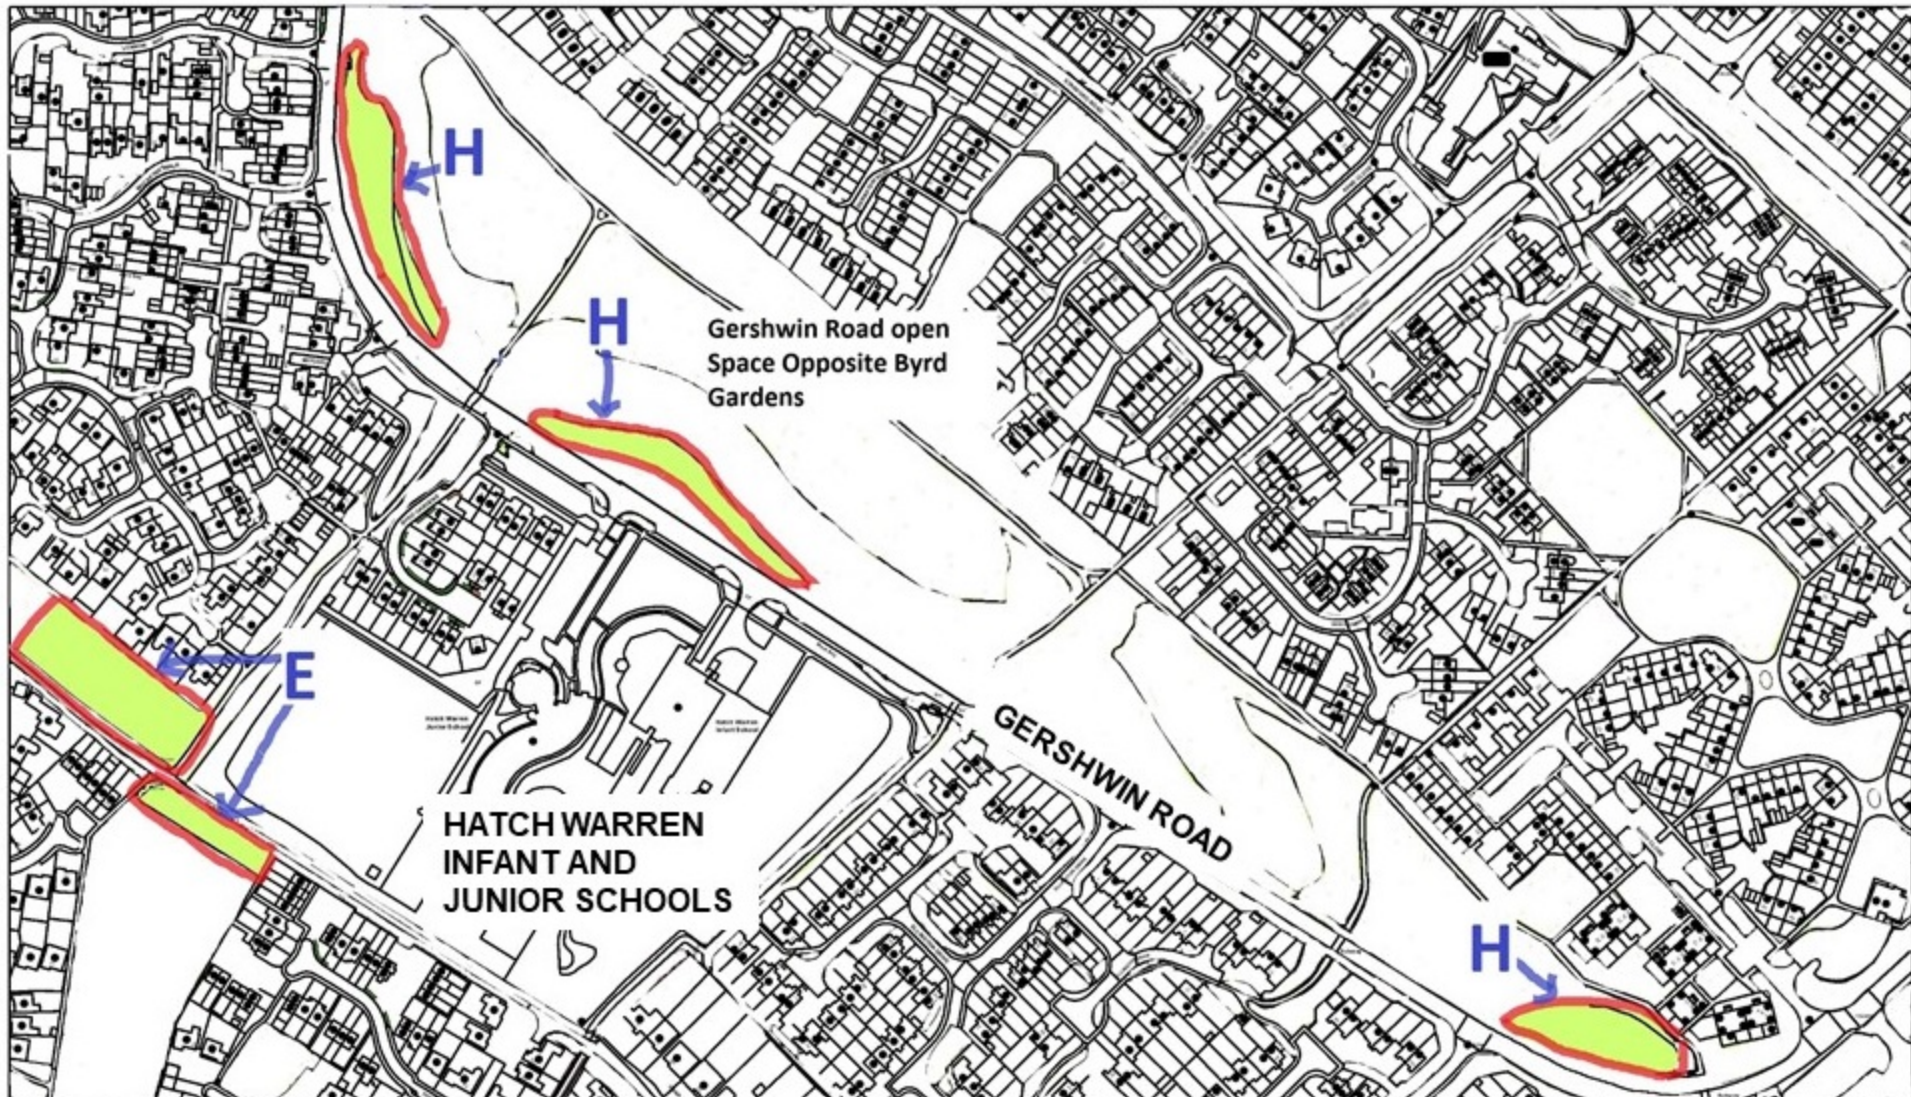

# Basingstoke and Deane Web Mapping

February 18, 2020

- OS Lines
- GMS Address Points